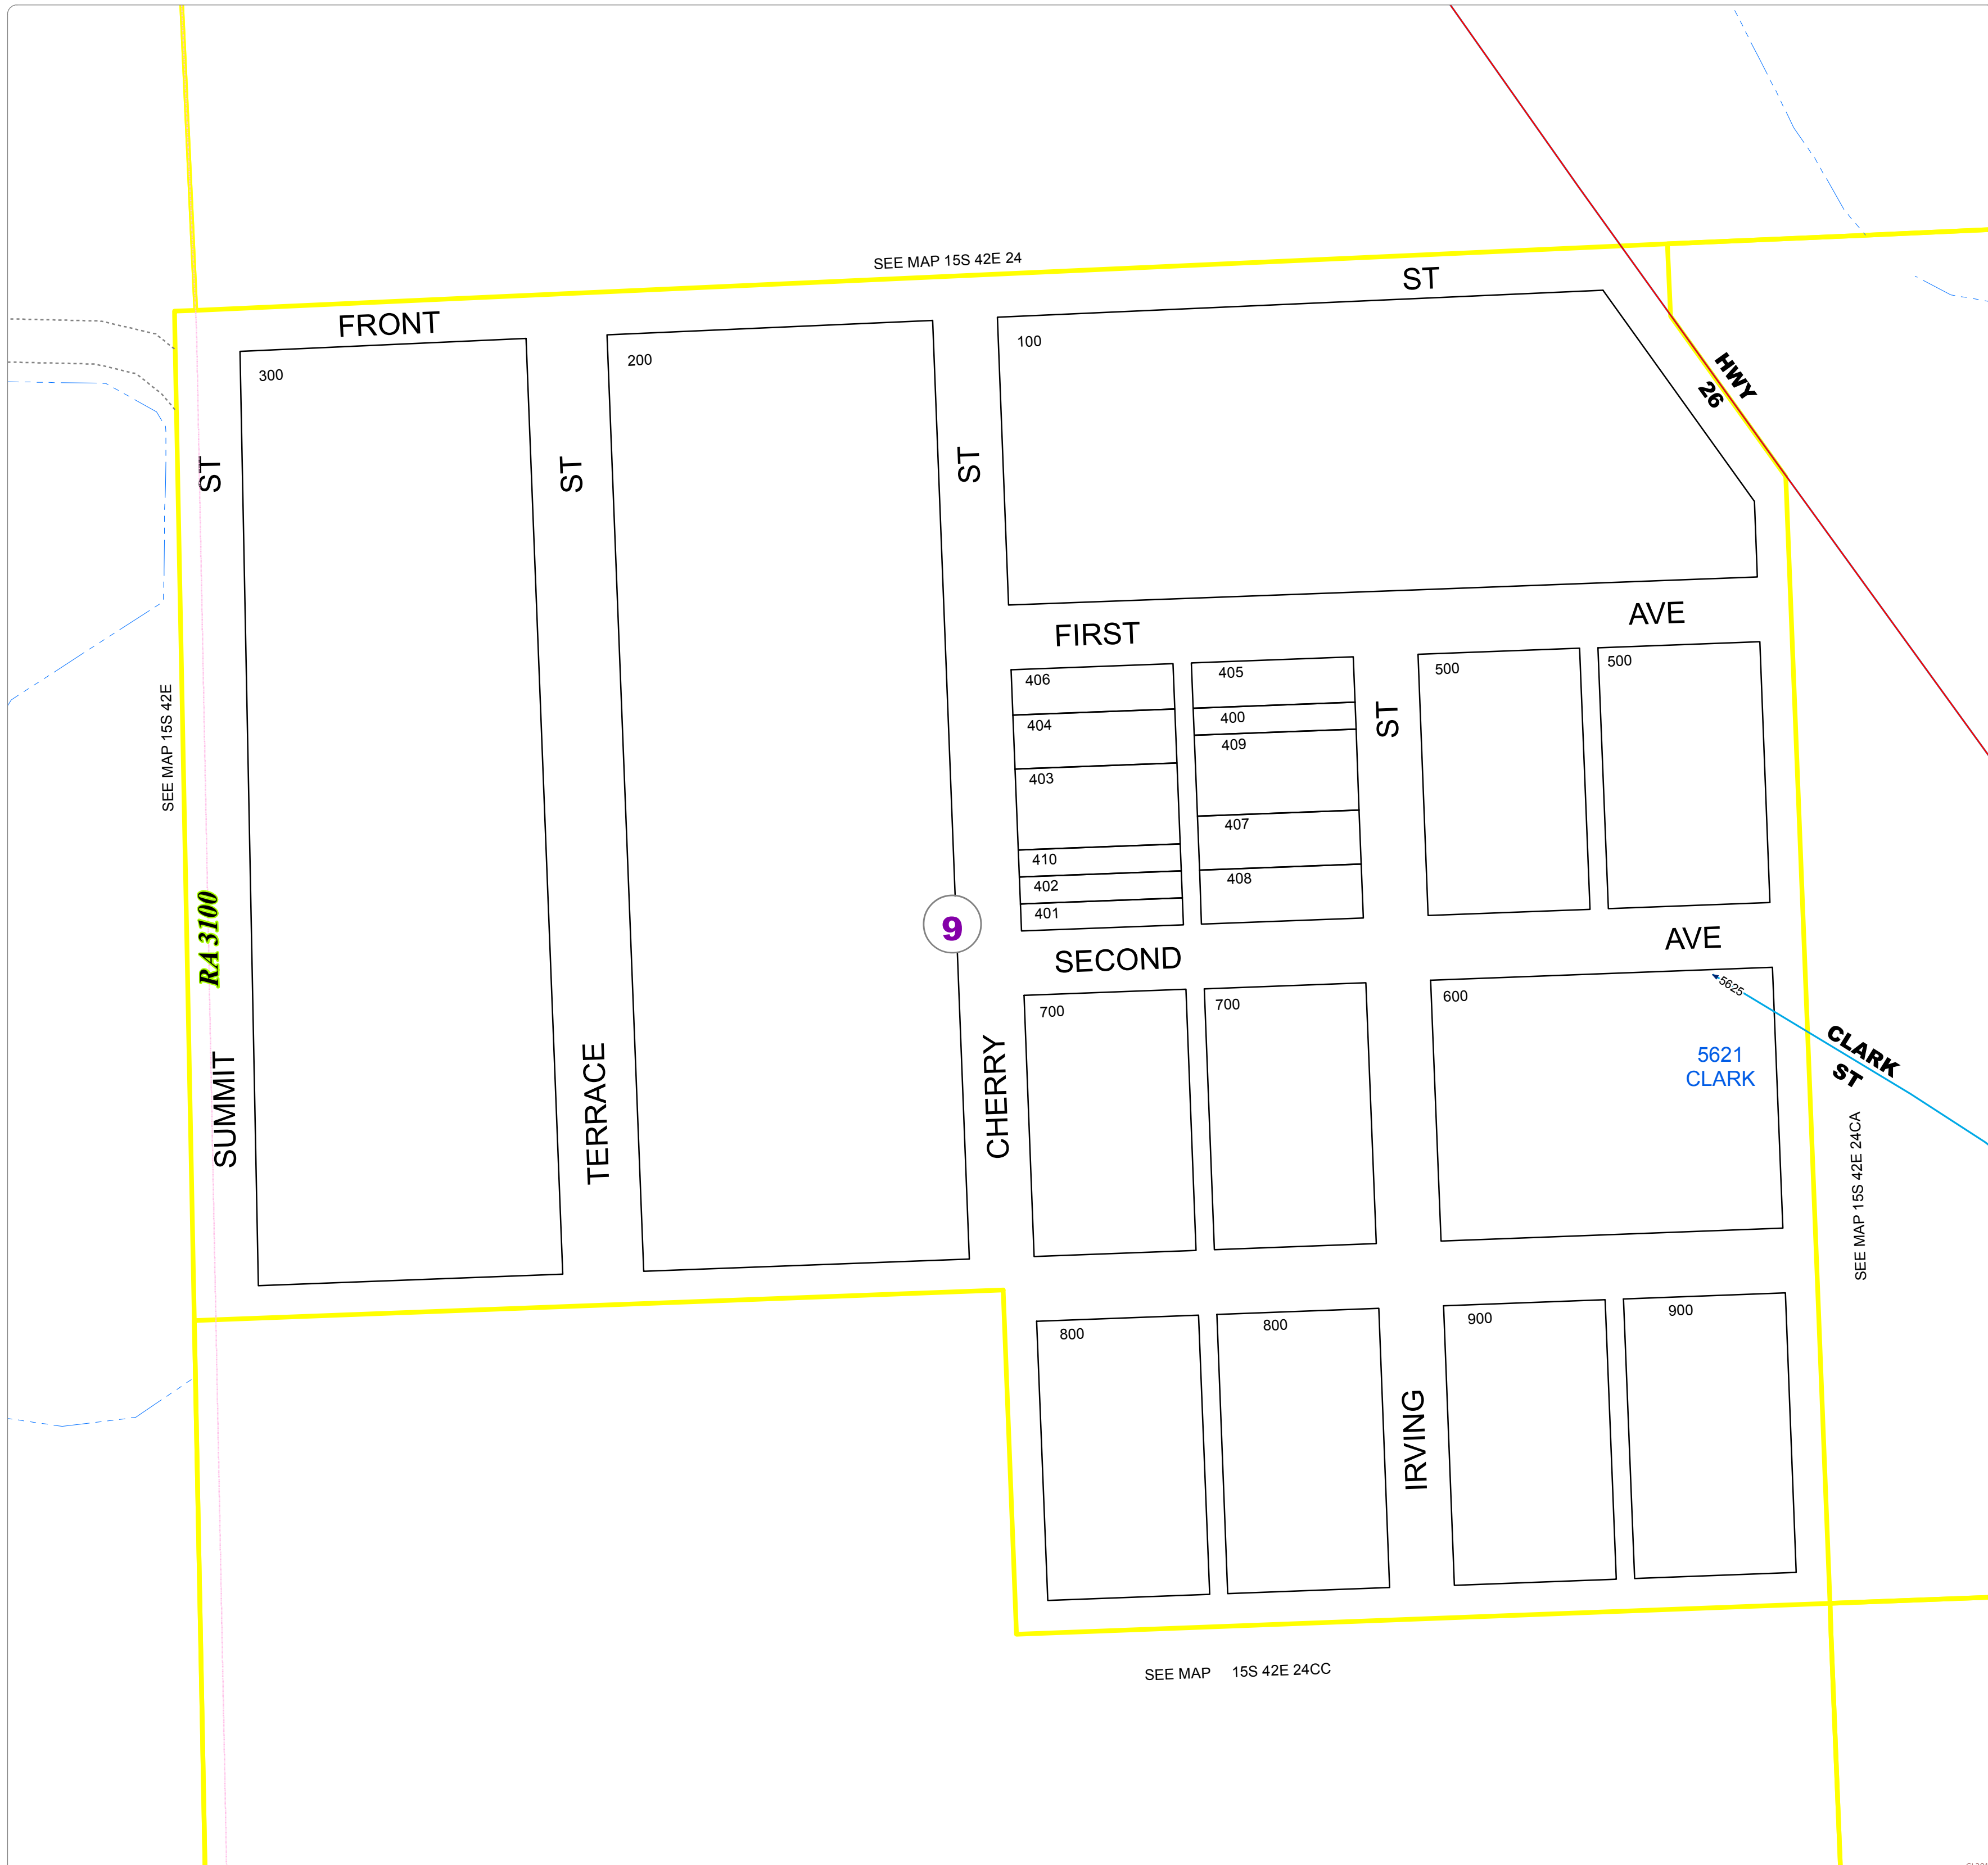

Malheur County
Address Map

- Legend
- MapNumberBoundary
 - TAX CODE AREA
 - 9 - Jamieson / Brogan-Rural

SEE MAP 15S 42E 24CC

DISCLAIMER
This information is not intended for use as an address locator and it should be noted that not all county address will be found. Parcels containing multiple addresses may only display a single address as recorded in the Assessor's database. This public information should be accepted and used by the recipient with the understanding that the data received from multiple sources was developed and collected for assessment purpose only.

15S42E24CB