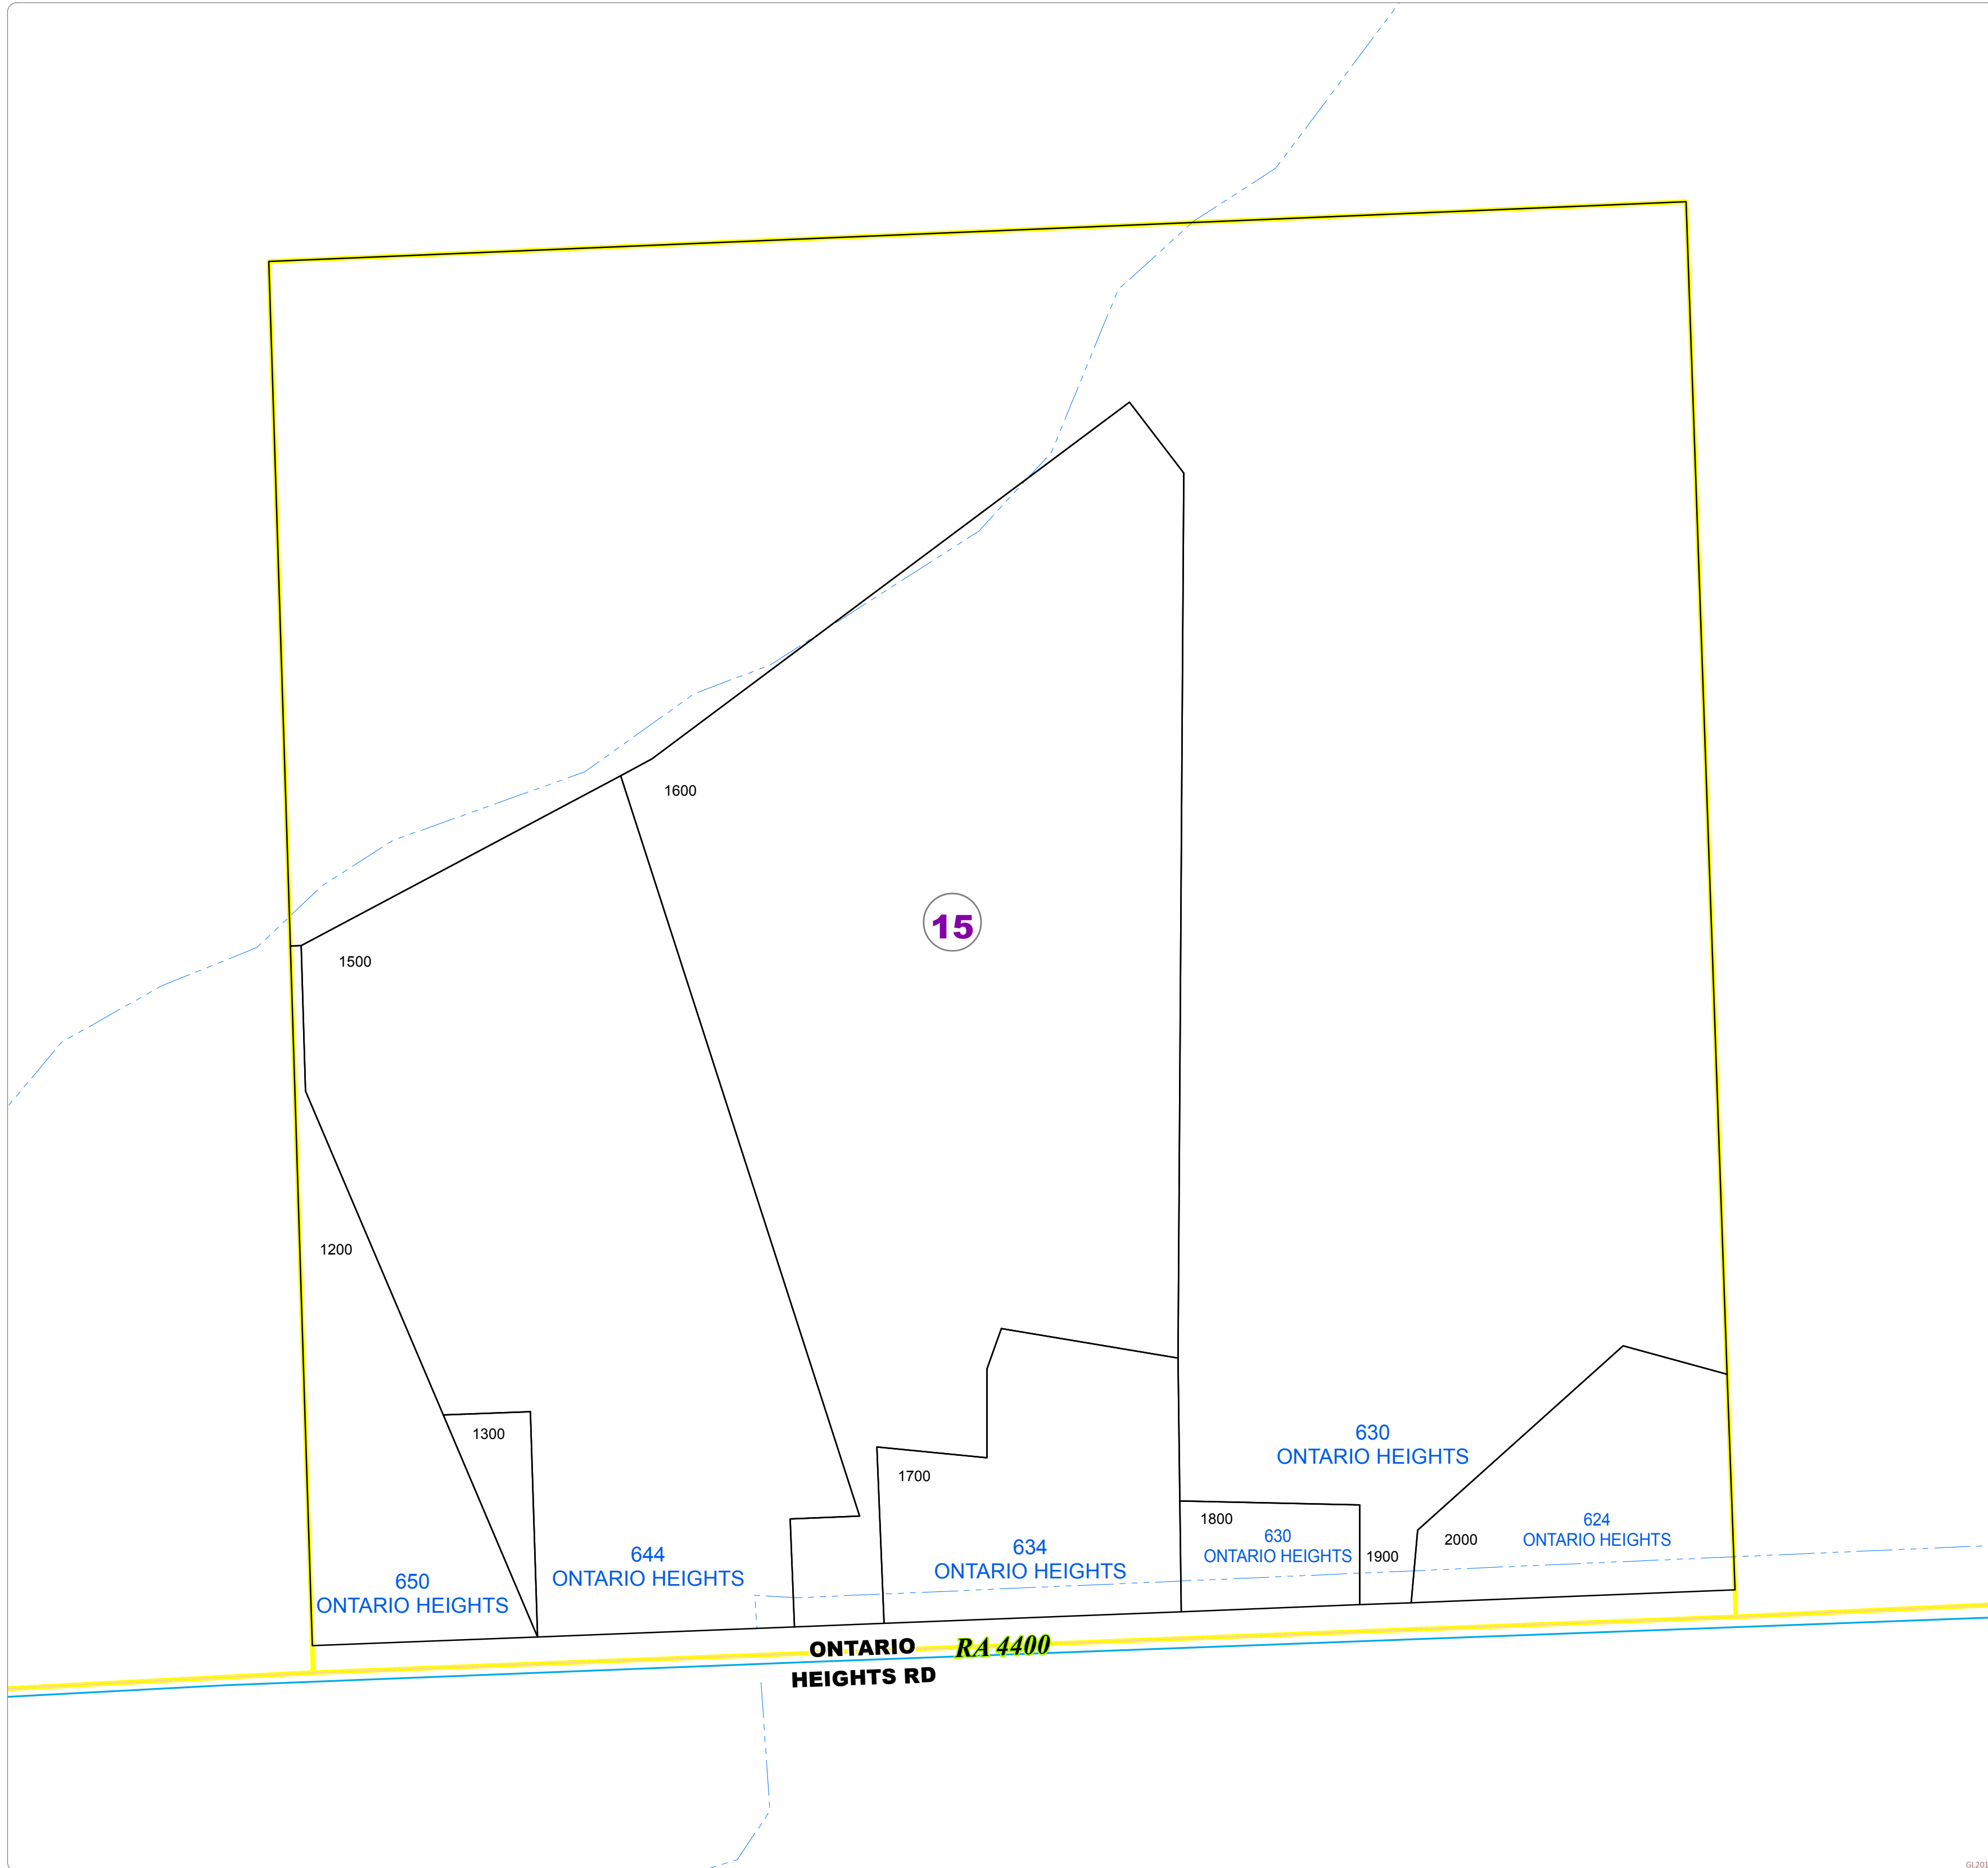

Malheur County Address Map

- Legend
- MapNumberBoundary
 - TAX CODE AREA**
 - 15 - Ontario-Rural

DISCLAIMER
This information is not intended for use as an address locator and it should be noted that not all county address will be found. Parcels containing multiple addresses may only display a single address as recorded in the Assessor's database. This public information should be accepted and used by the recipient with the understanding that the data received from multiple sources was developed and collected for **assessment purpose only**.

17S46E24D01