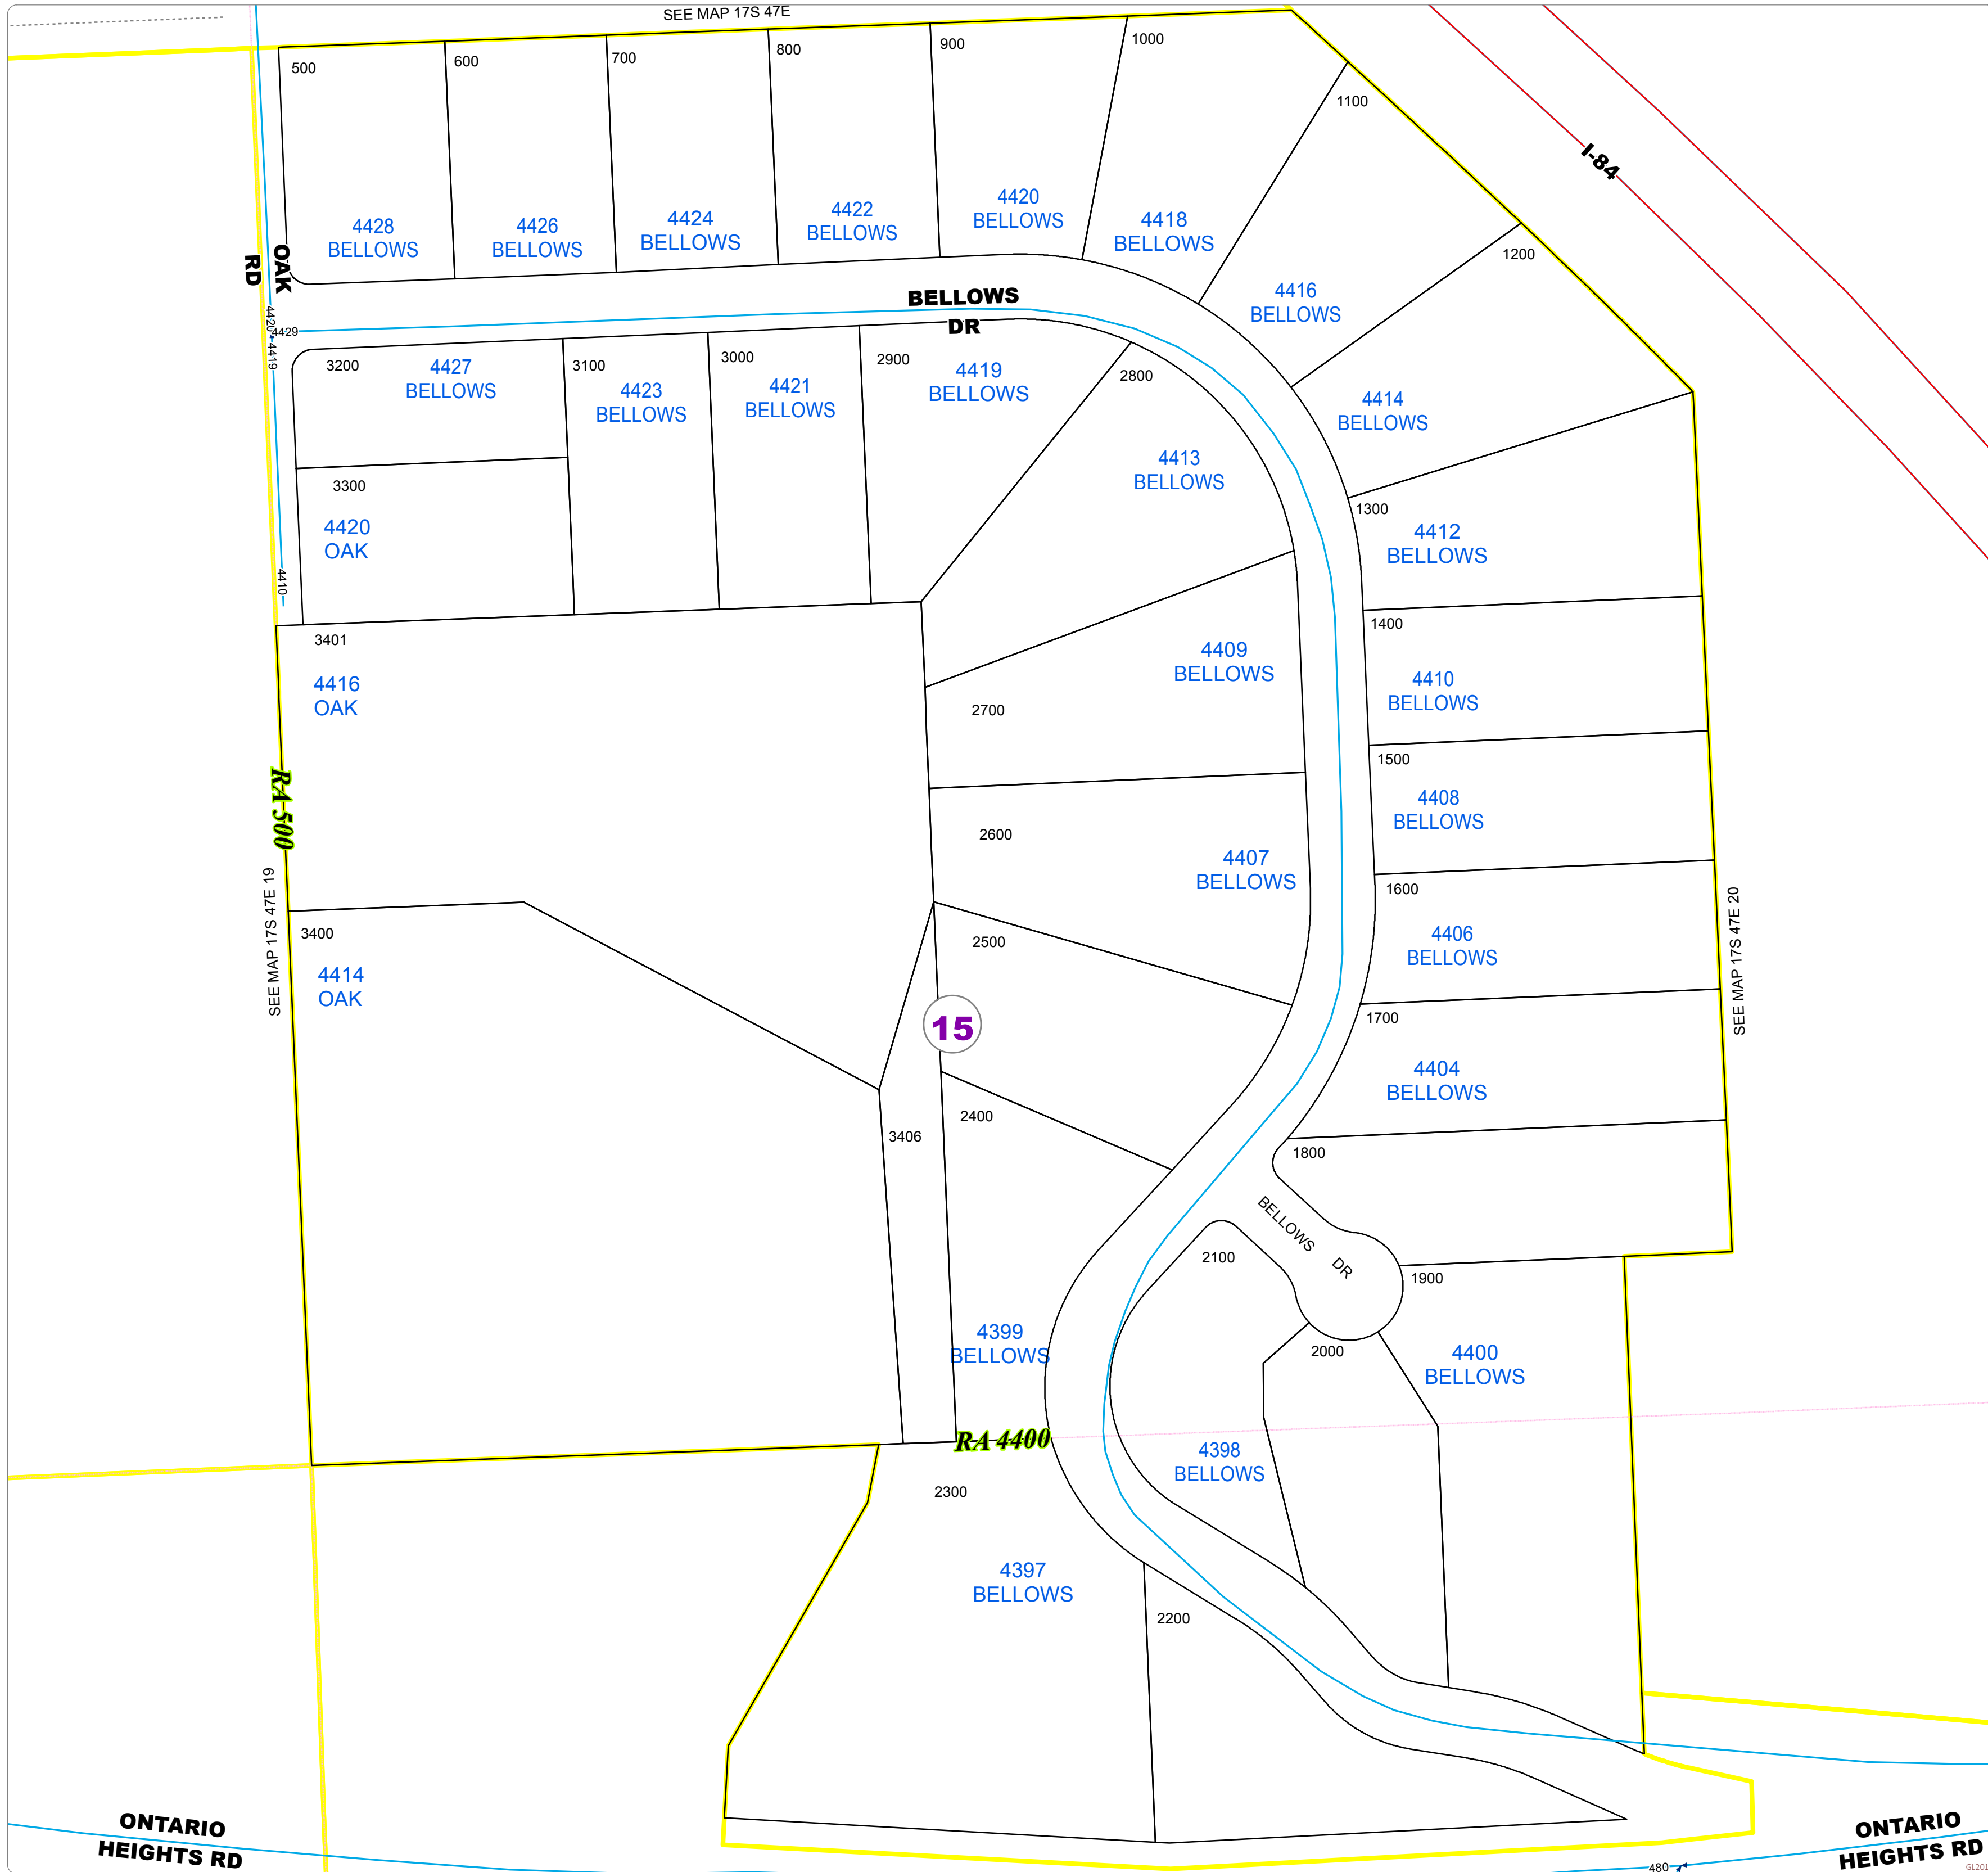

# Malheur County Address Map

- Legend
- MapNumberBoundary
  - TAX CODE AREA
  - 15 - Ontario-Rural

**DISCLAIMER**  
This information is not intended for use as an address locator and it should be noted that not all county address will be found. Parcels containing multiple addresses may only display a single address as recorded in the Assessor's database. This public information should be accepted and used by the recipient with the understanding that the data received from multiple sources was developed and collected for assessment purpose only.

17S47E20CC