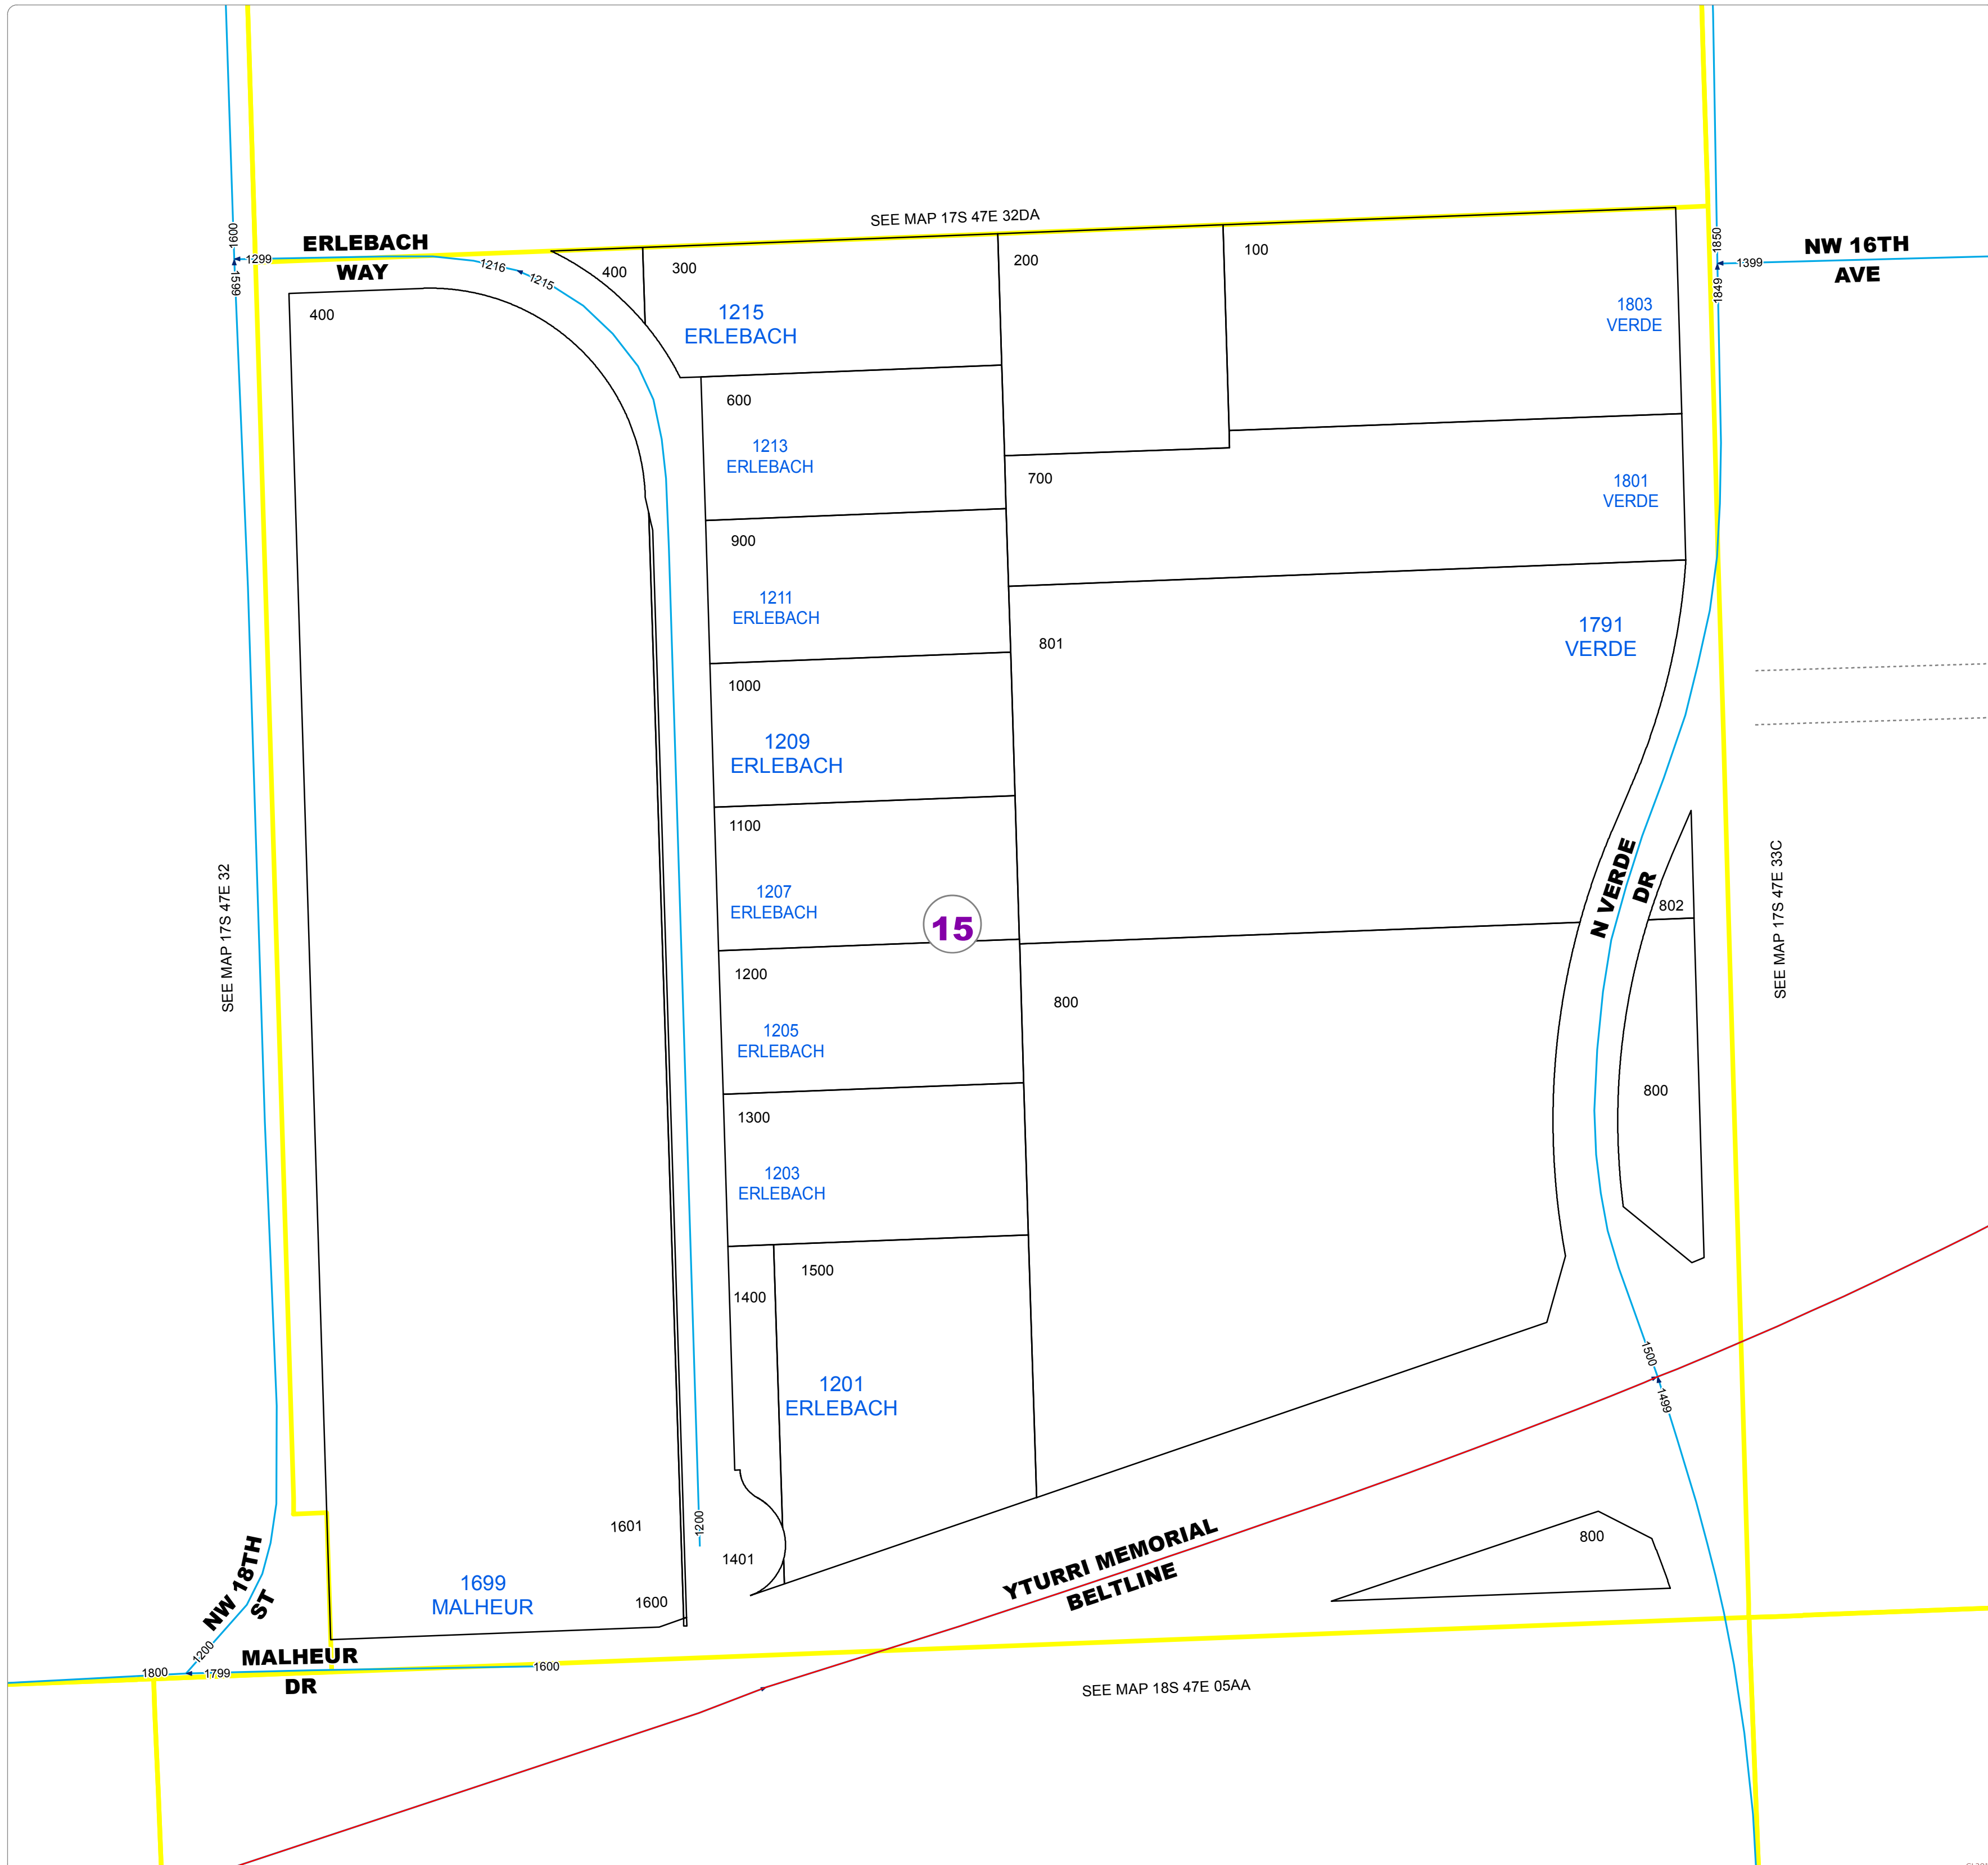

# Malheur County Address Map

- Legend
- Ontario Address Grid
  - MapNumberBoundary
  - TAX CODE AREA**
  - 15 - Ontario-Rural

**DISCLAIMER**  
This information is not intended for use as an address locator and it should be noted that not all county address will be found. Parcels containing multiple addresses may only display a single address as recorded in the Assessor's database. This public information should be accepted and used by the recipient with the understanding that the data received from multiple sources was developed and collected for assessment purpose only.

17S47E32DD