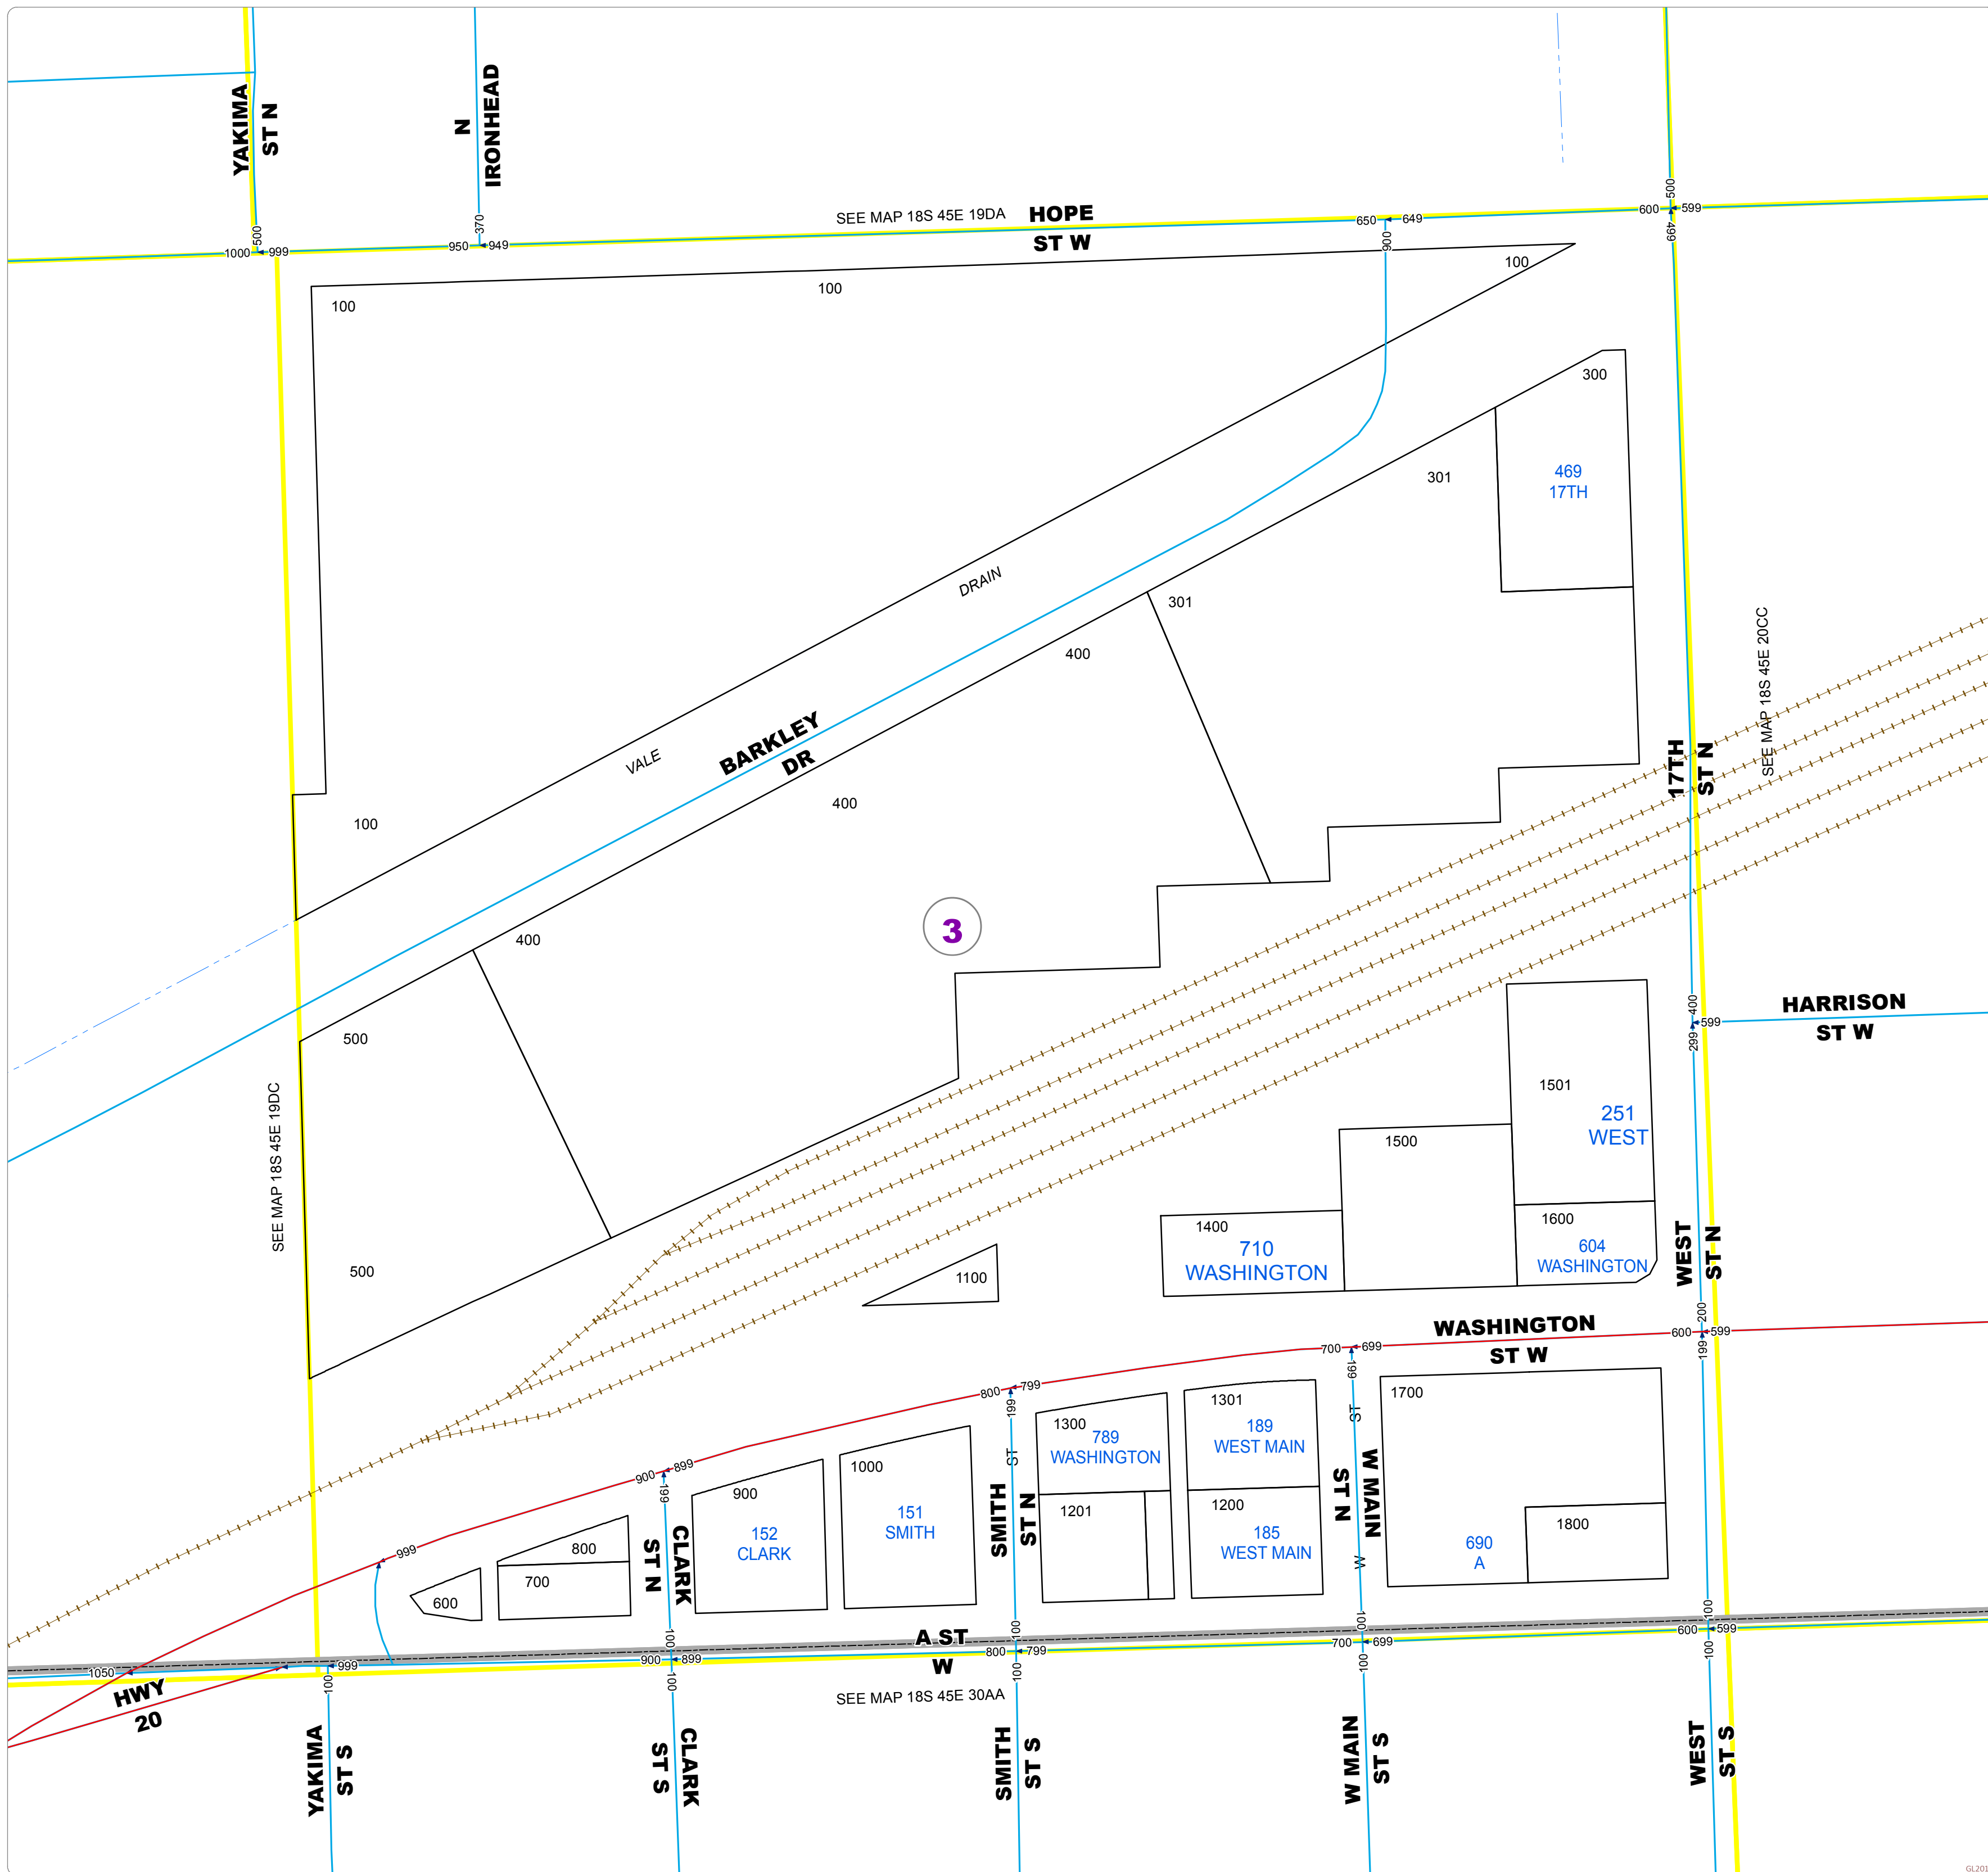

Malheur County Address Map

- Legend
- Vale Address Grid
 - MapNumberBoundary
 - TAX CODE AREA**
 - 3 - Vale-City

DISCLAIMER
 This information is not intended for use as an address locator and it should be noted that not all county address will be found. Parcels containing multiple addresses may only display a single address as recorded in the Assessor's database. This public information should be accepted and used by the recipient with the understanding that the data received from multiple sources was developed and collected for assessment purpose only.

18S45E19DD

GL2015