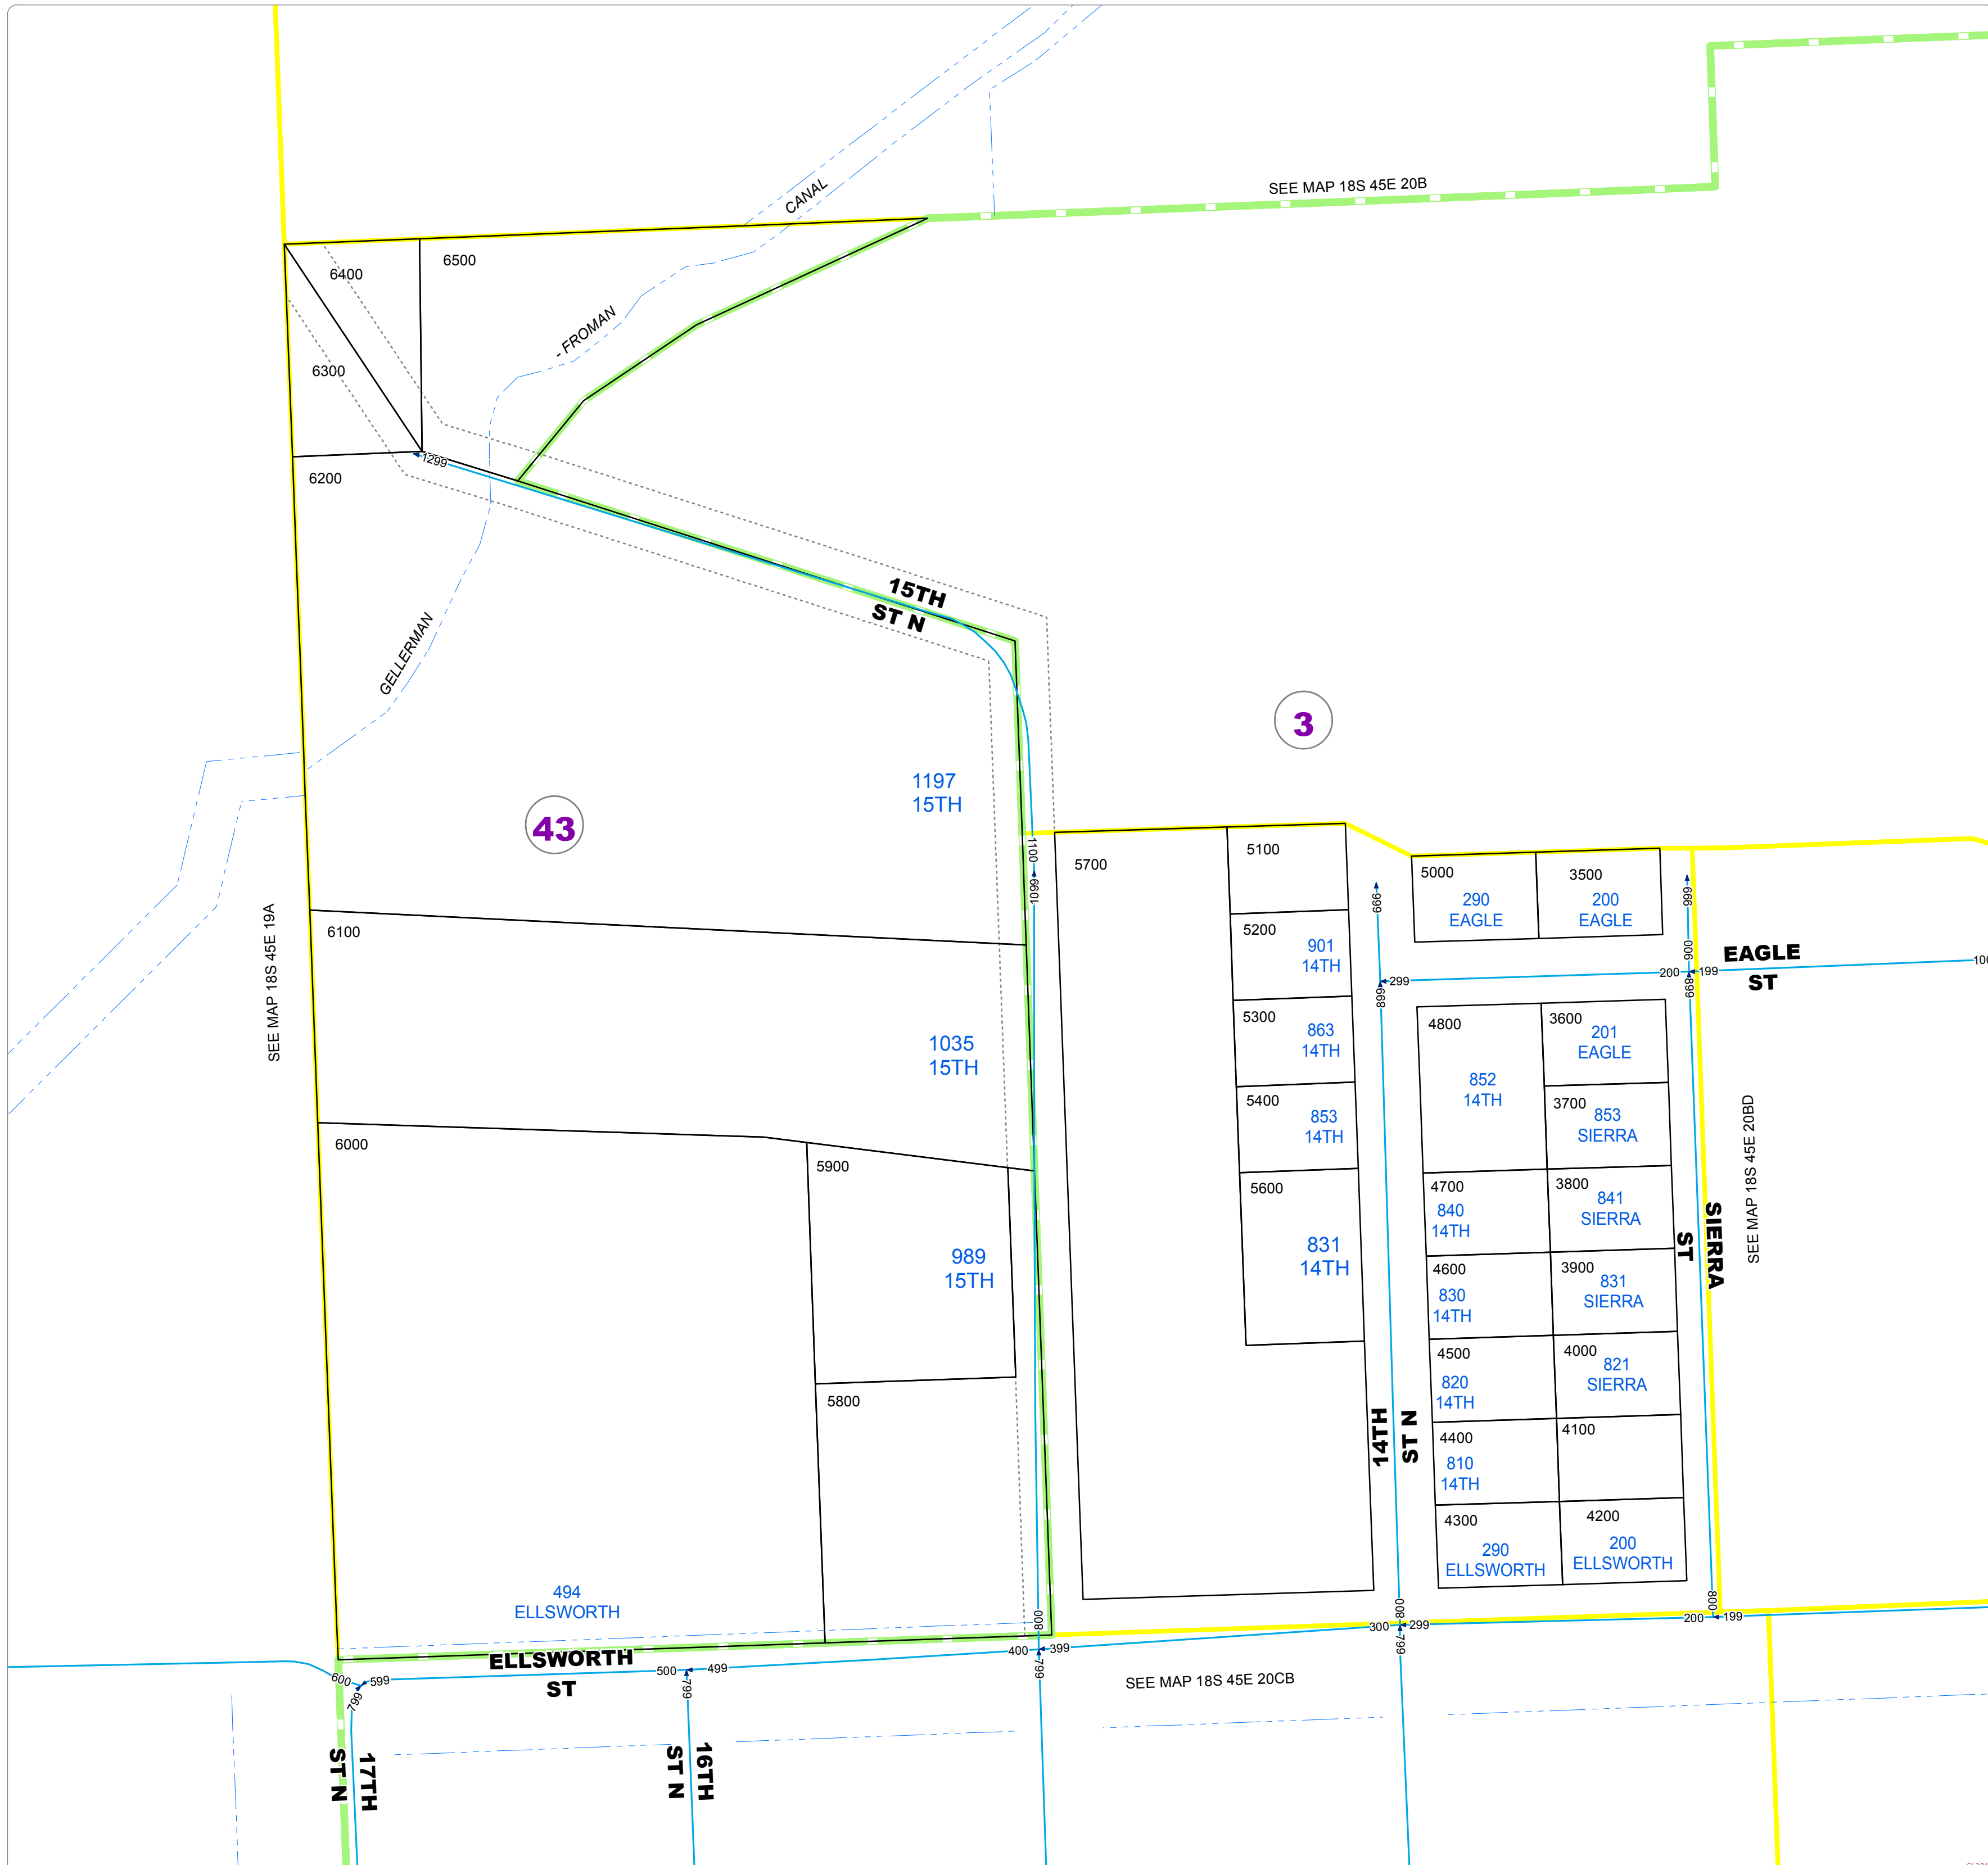

# Malheur County Address Map

- Legend
- Vale Address Grid
  - MapNumberBoundary
  - TAX CODE AREA**
  - 3 - Vale-City
  - 43 - Vale Rural-Willowcreek

**DISCLAIMER**  
This information is not intended for use as an address locator and it should be noted that not all county address will be found. Parcels containing multiple addresses may only display a single address as recorded in the Assessor's database. This public information should be accepted and used by the recipient with the understanding that the data received from multiple sources was developed and collected for assessment purpose only.

18S45E20BC