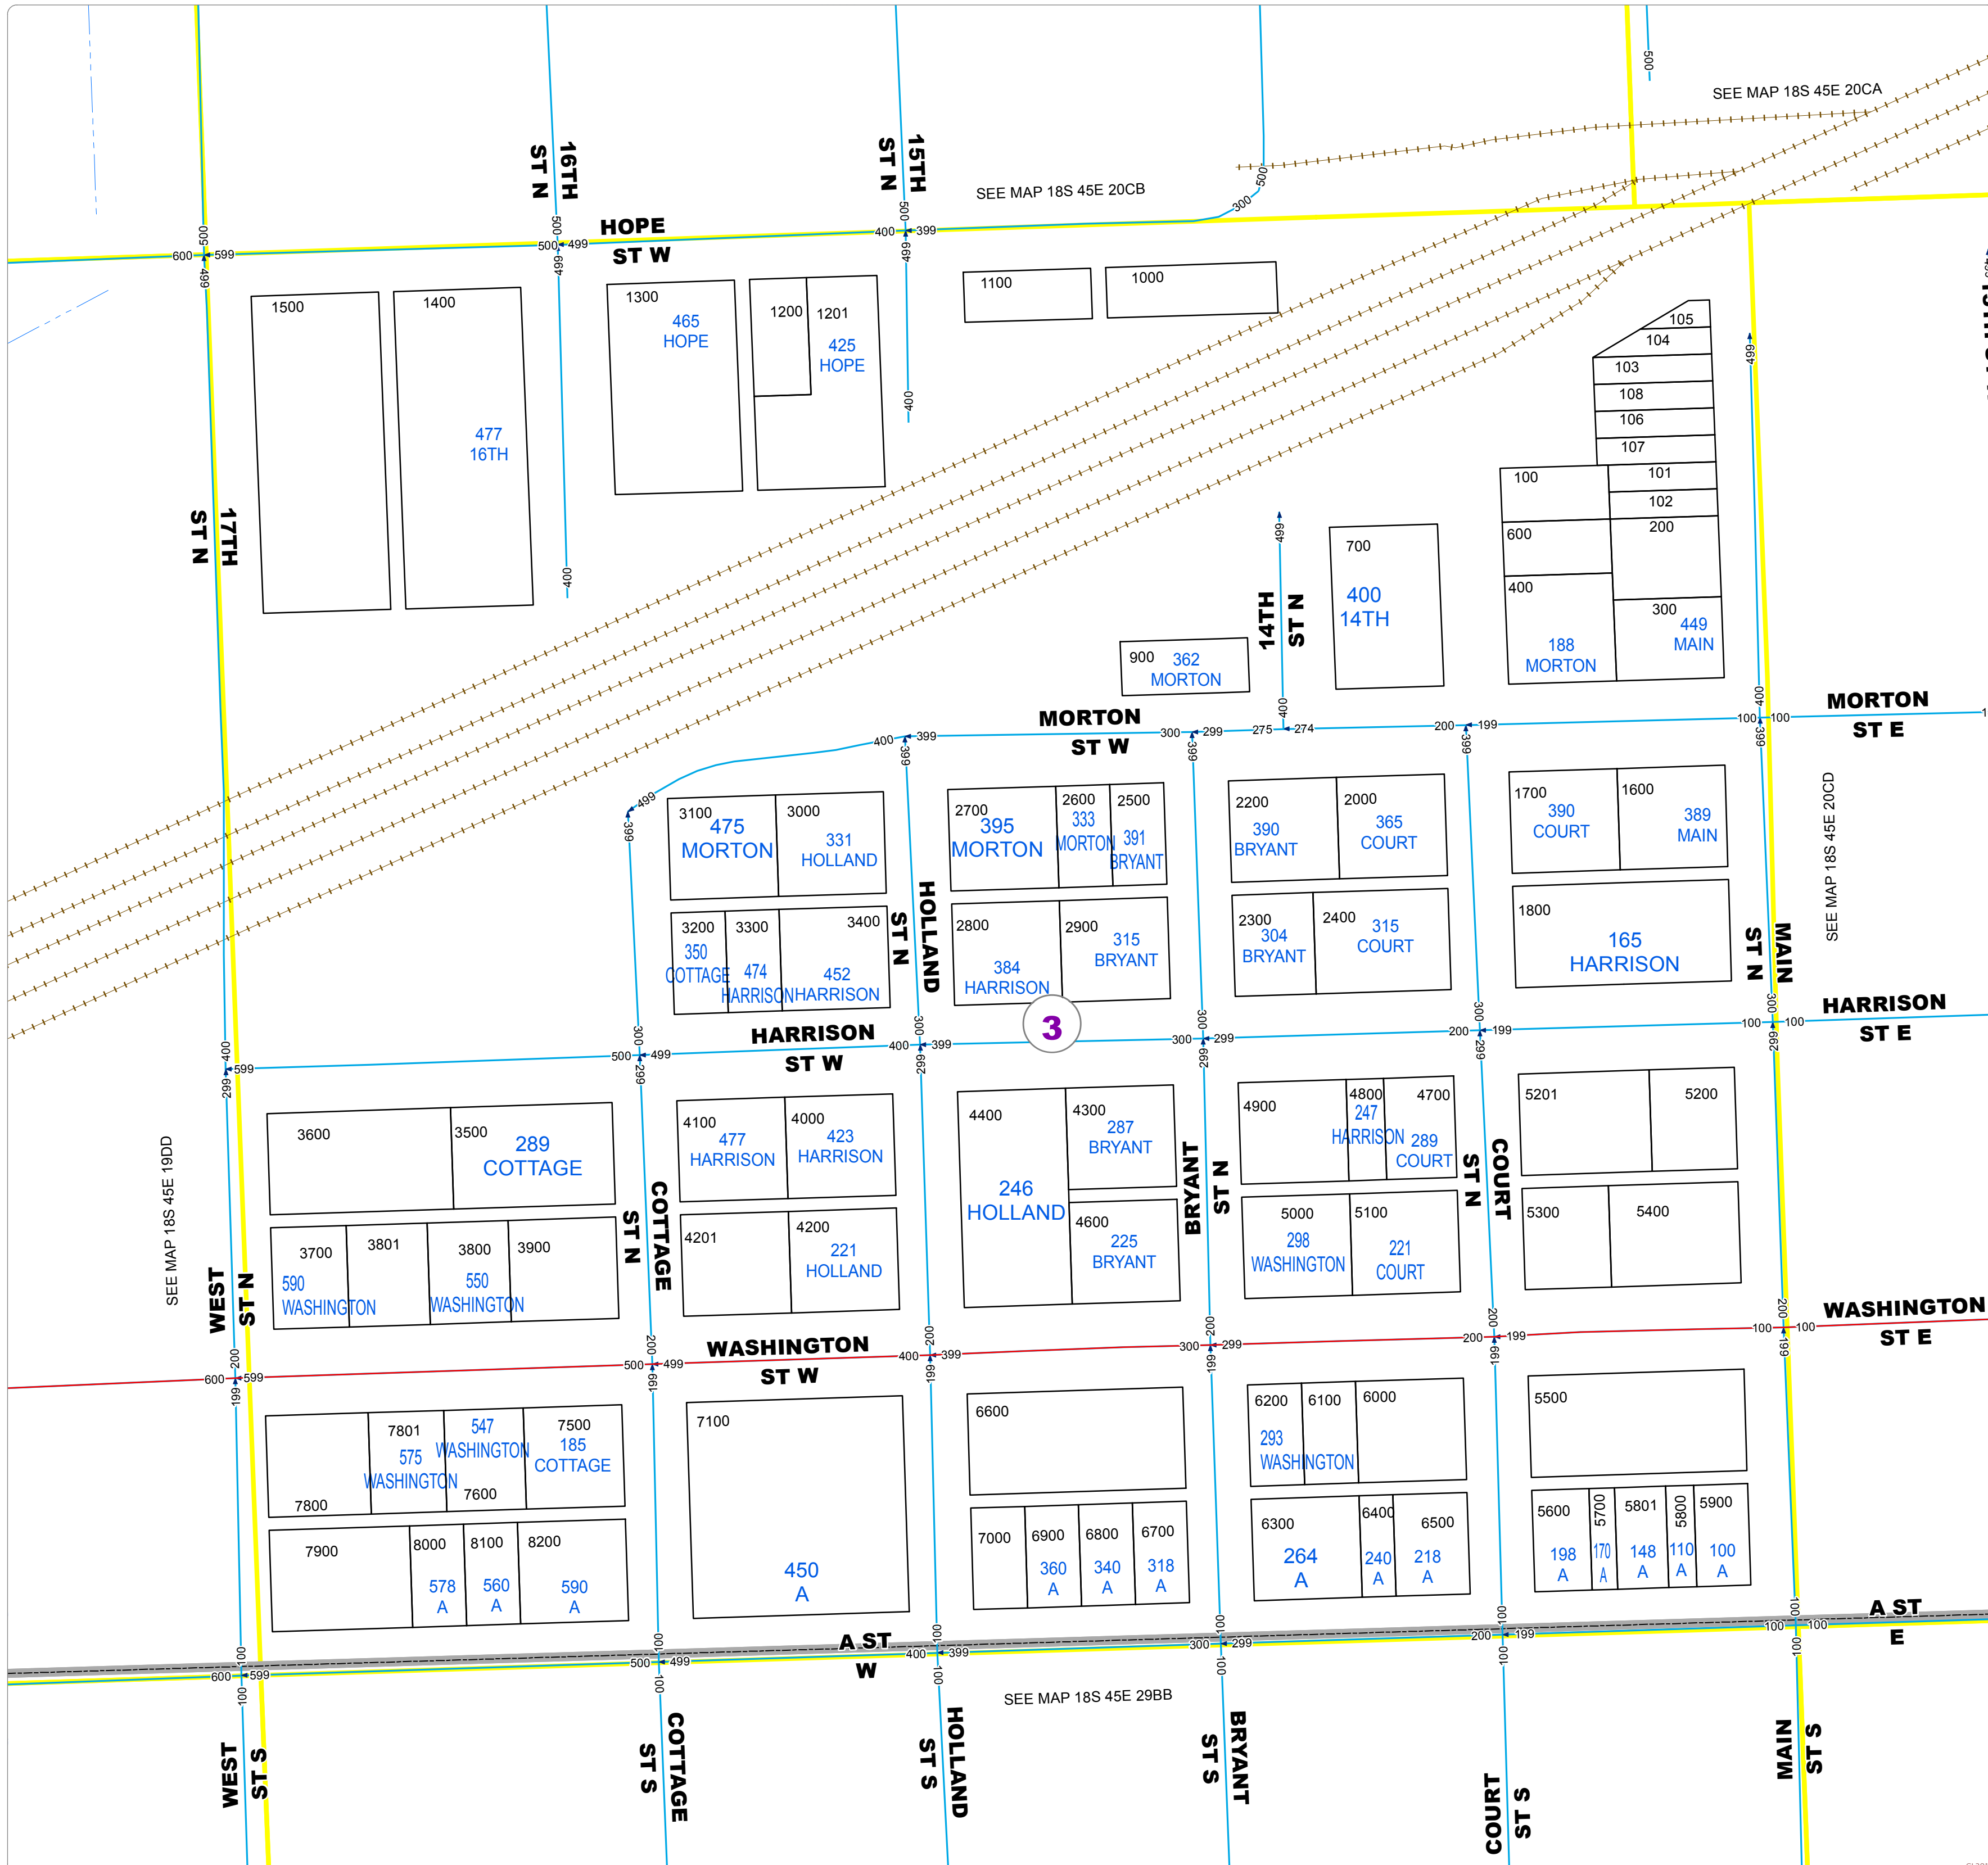

Malheur County Address Map

- Legend
- Vale Address Grid
 - MapNumberBoundary
 - TAX CODE AREA**
 - 3 - Vale-City

DISCLAIMER
 This information is not intended for use as an address locator and it should be noted that not all county address will be found. Parcels containing multiple addresses may only display a single address as recorded in the Assessor's database. This public information should be accepted and used by the recipient with the understanding that the data received from multiple sources was developed and collected for assessment purpose only.

18S45E20CC