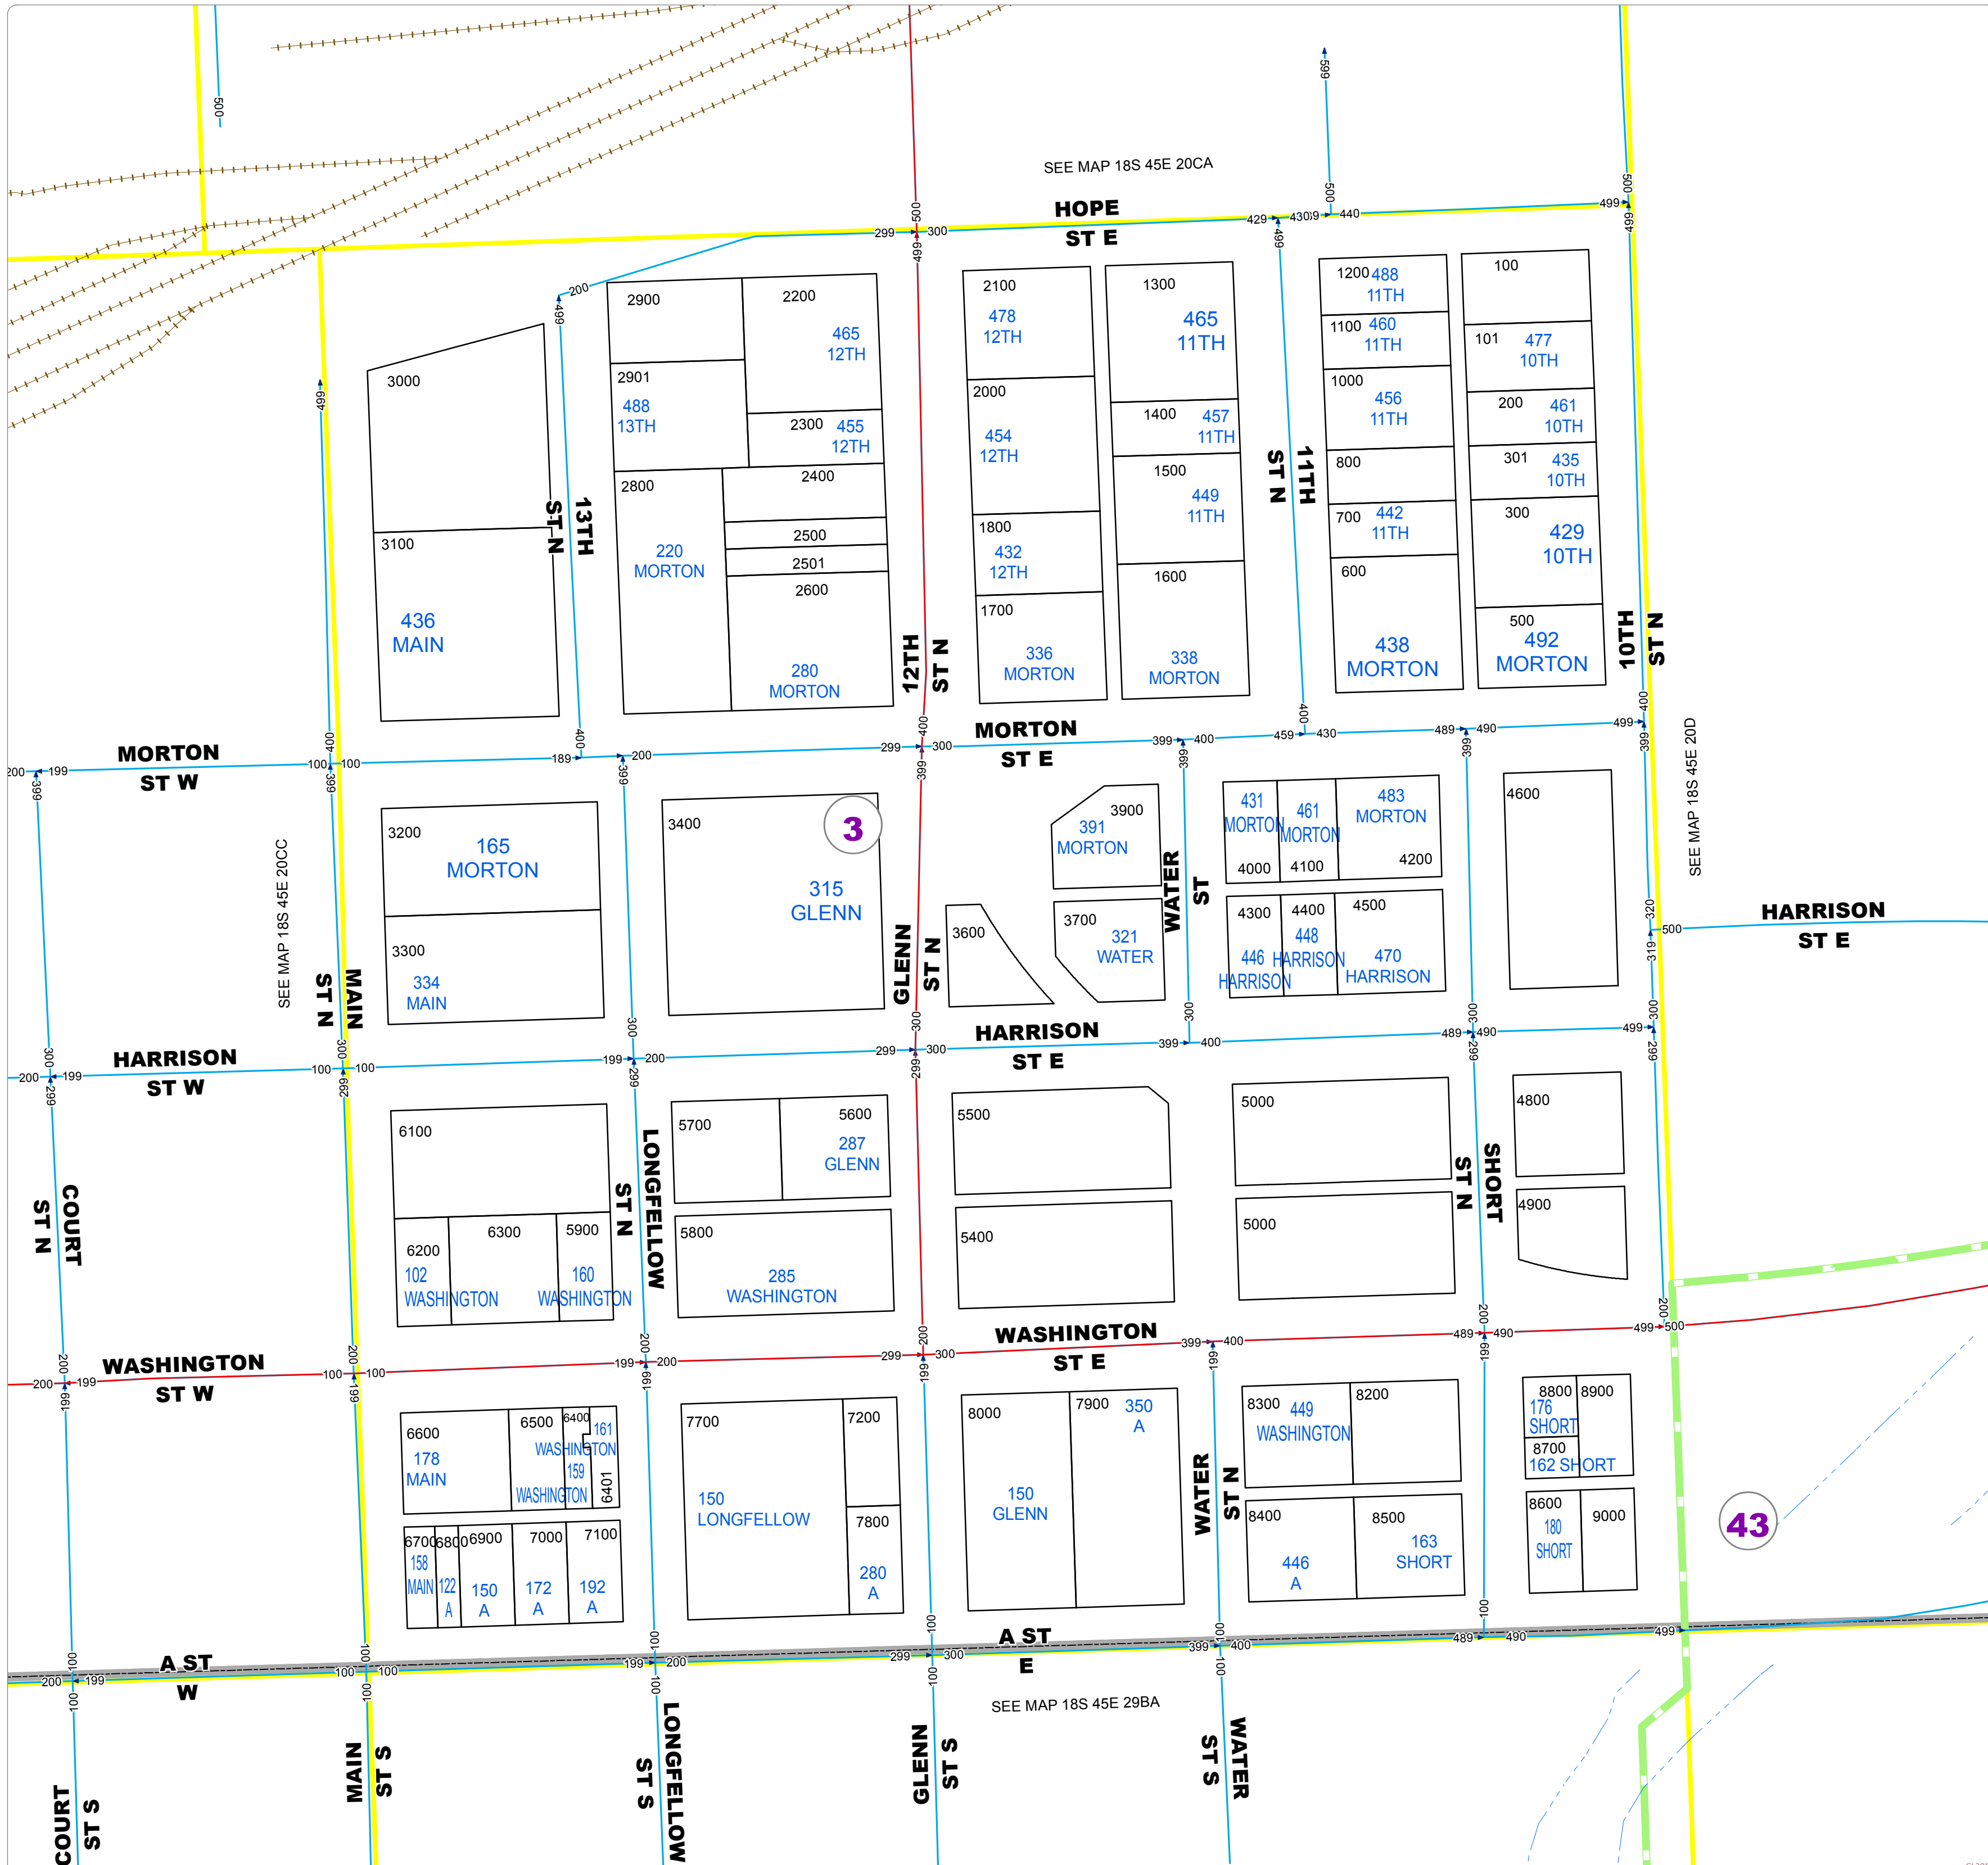

Malheur County Address Map

- Legend
- Vale Address Grid
 - MapNumberBoundary
 - TAX CODE AREA**
 - 3 - Vale-City
 - 43 - Vale Rural-Willowcreek

SEE MAP 18S 45E 20CA

SEE MAP 18S 45E 20CC

SEE MAP 18S 45E 20D

SEE MAP 18S 45E 29BA

43

3

DISCLAIMER
This information is not intended for use as an address locator and it should be noted that not all county address will be found. Parcels containing multiple addresses may only display a single address as recorded in the Assessor's database. This public information should be accepted and used by the recipient with the understanding that the data received from multiple sources was developed and collected for assessment purpose only.