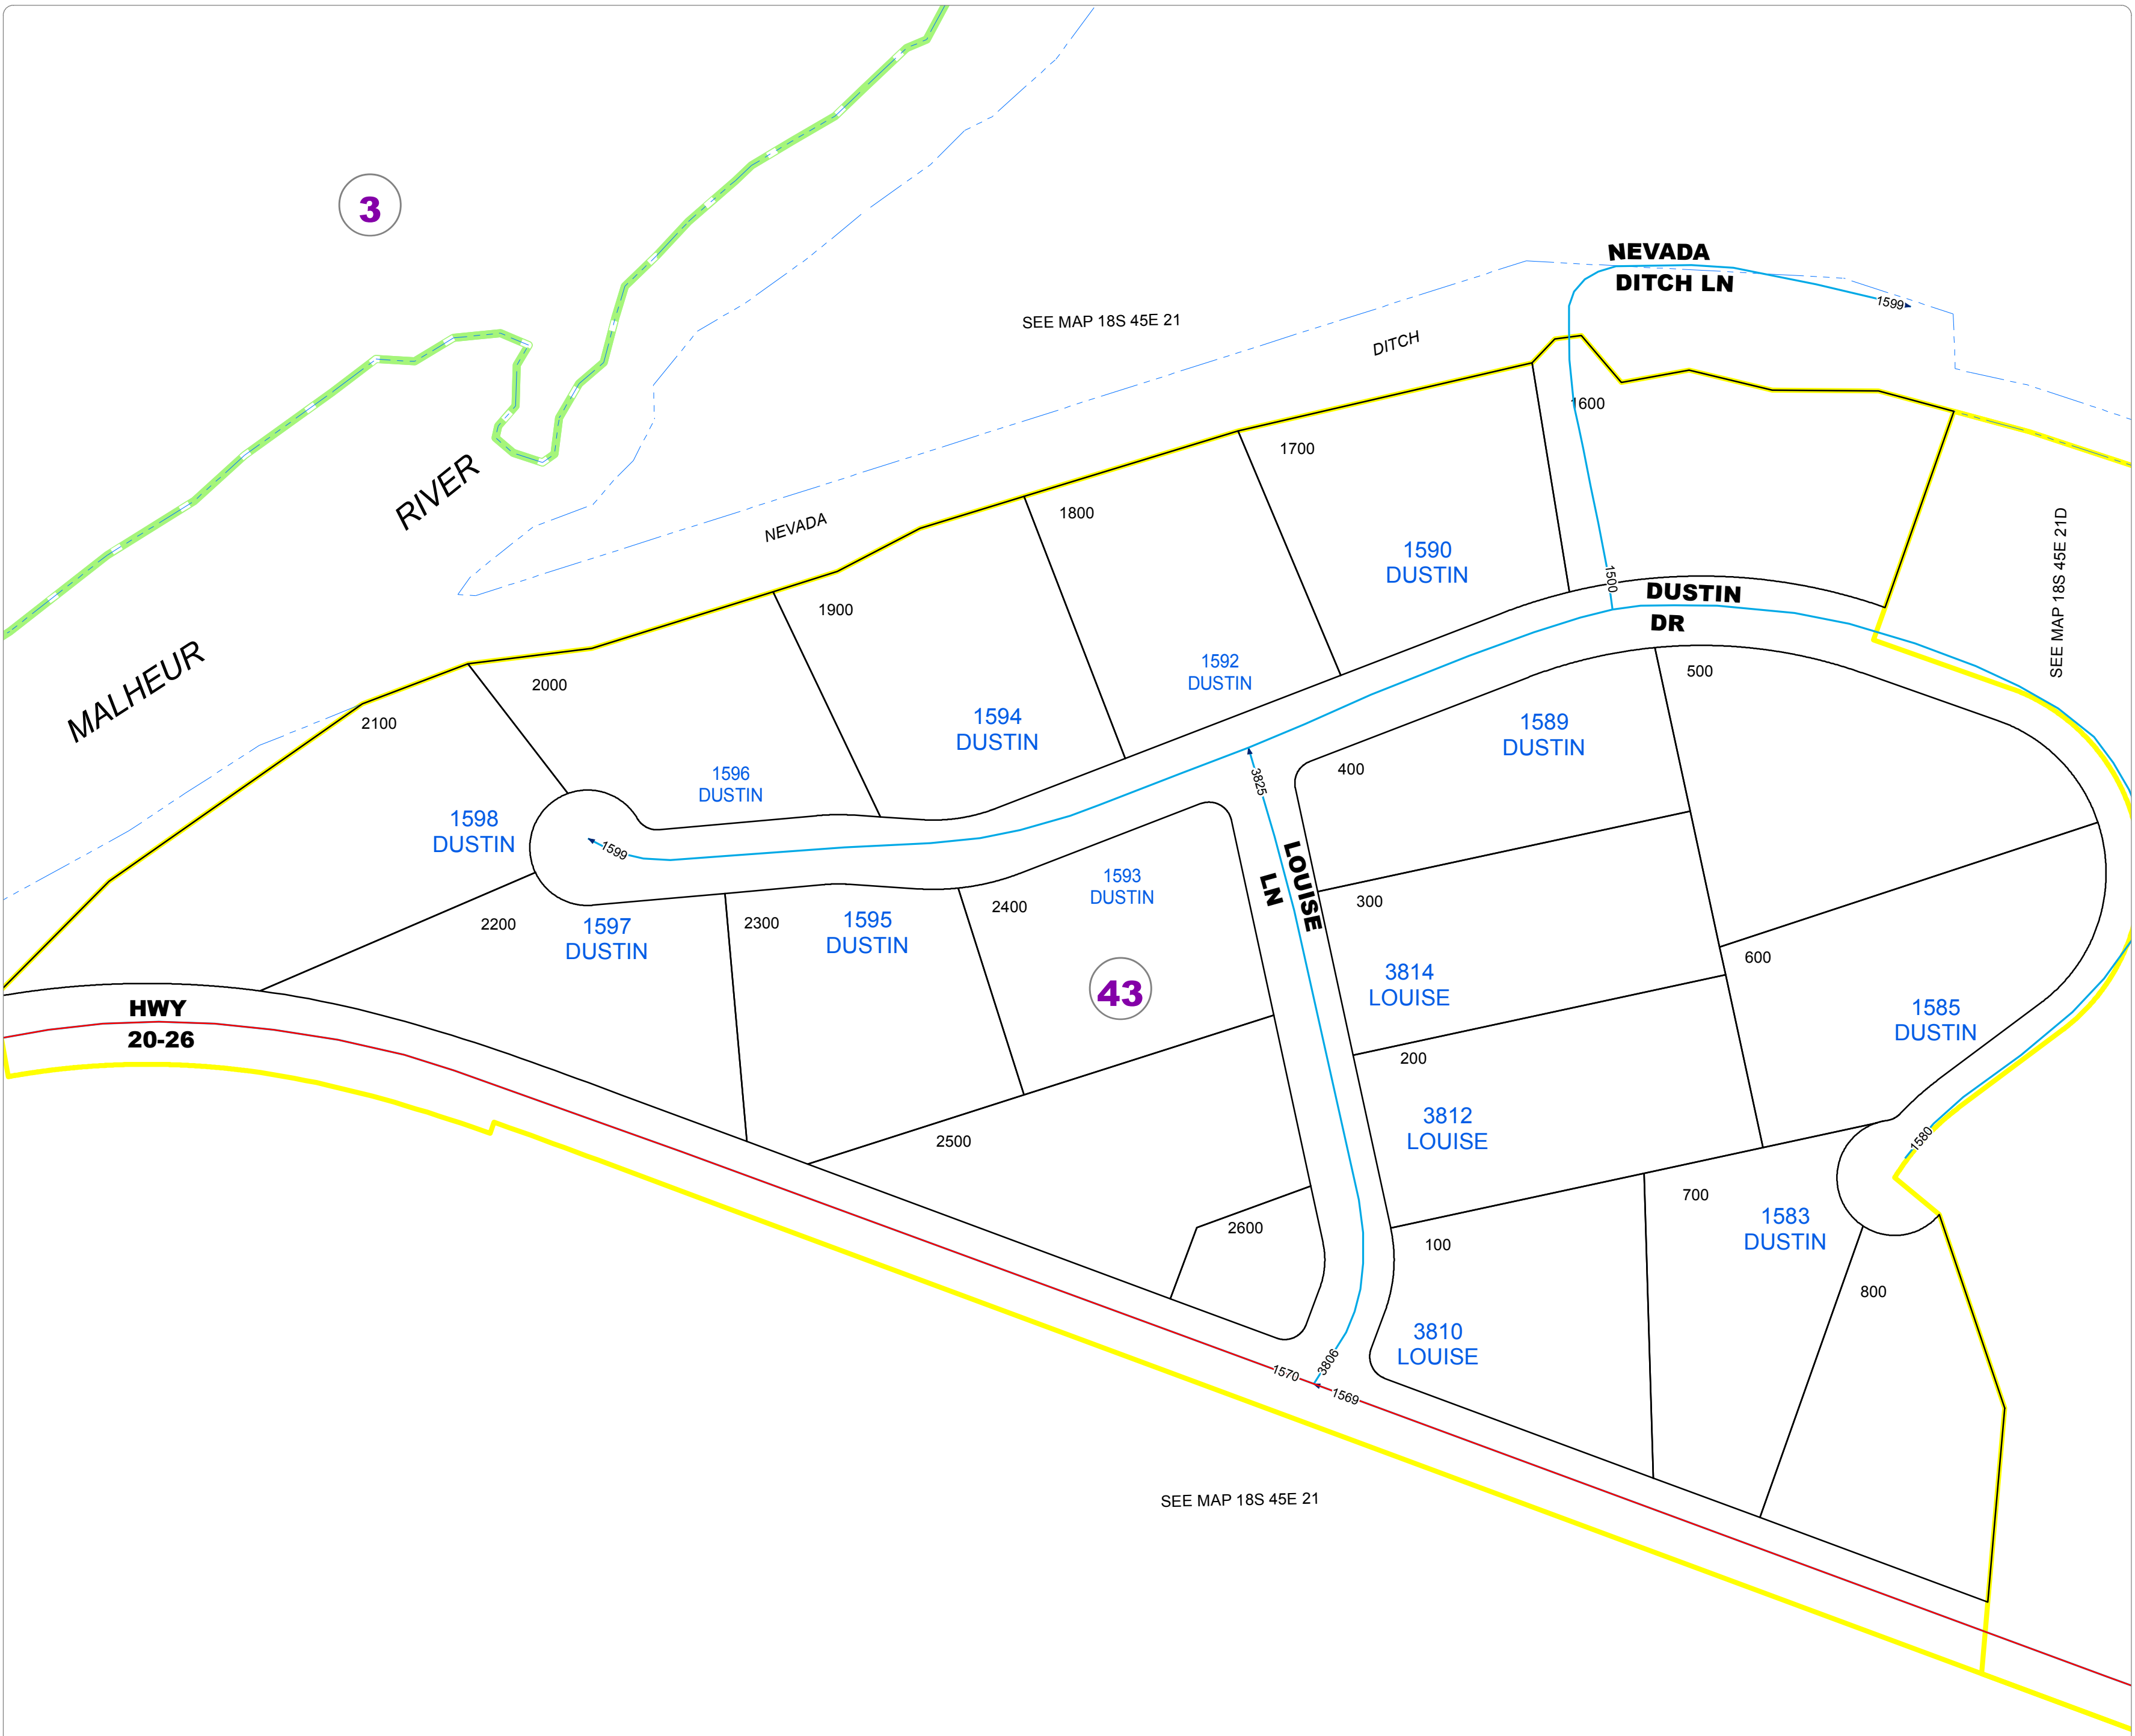

# Malheur County Address Map

3

- Legend
- MapNumberBoundary
  - TAX CODE AREA**
    - 3 - Vale-City
    - 43 - Vale Rural-Willowcreek

**DISCLAIMER**  
This information is not intended for use as an address locator and it should be noted that not all county address will be found. Parcels containing multiple addresses may only display a single address as recorded in the Assessor's database. This public information should be accepted and used by the recipient with the understanding that the data received from multiple sources was developed and collected for assessment purpose only.

18S45E21CA