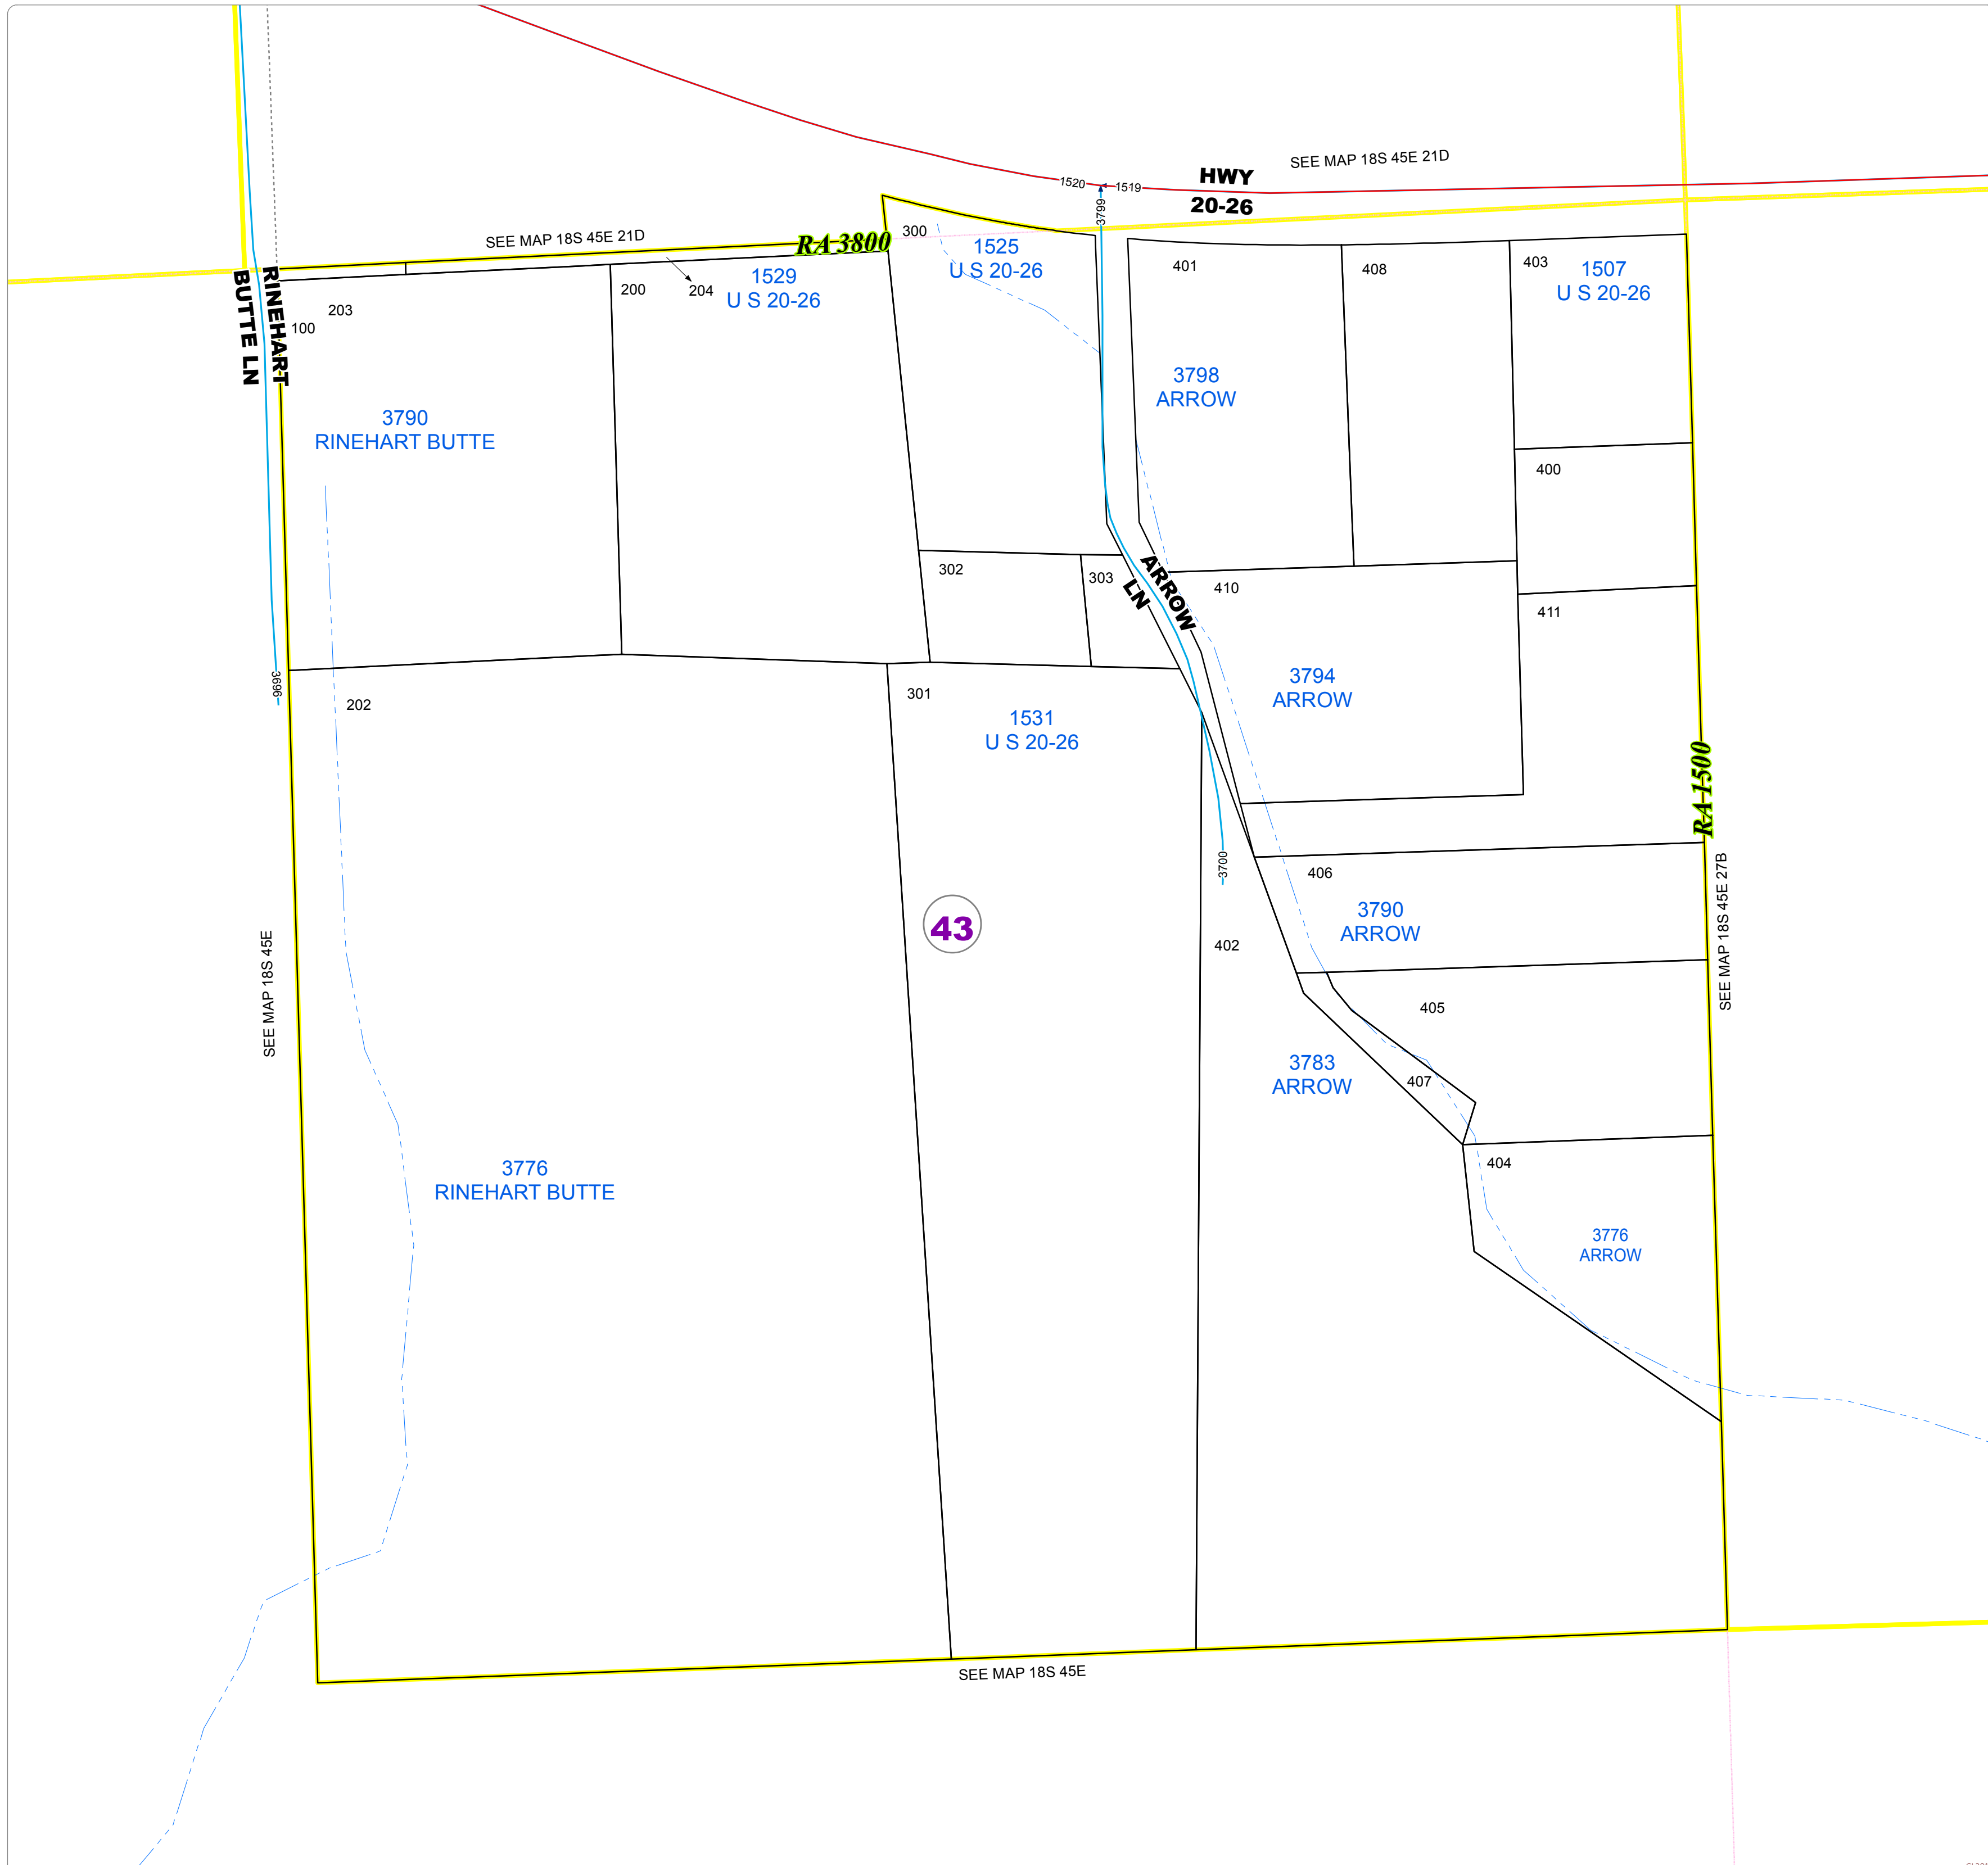

# Malheur County Address Map

- Legend
- MapNumberBoundary
  - TAX CODE AREA
  - 43 - Vale Rural-Willowcreek

**DISCLAIMER**  
This information is not intended for use as an address locator and it should be noted that not all county address will be found. Parcels containing multiple addresses may only display a single address as recorded in the Assessor's database. This public information should be accepted and used by the recipient with the understanding that the data received from multiple sources was developed and collected for assessment purpose only.

18S45E28AA