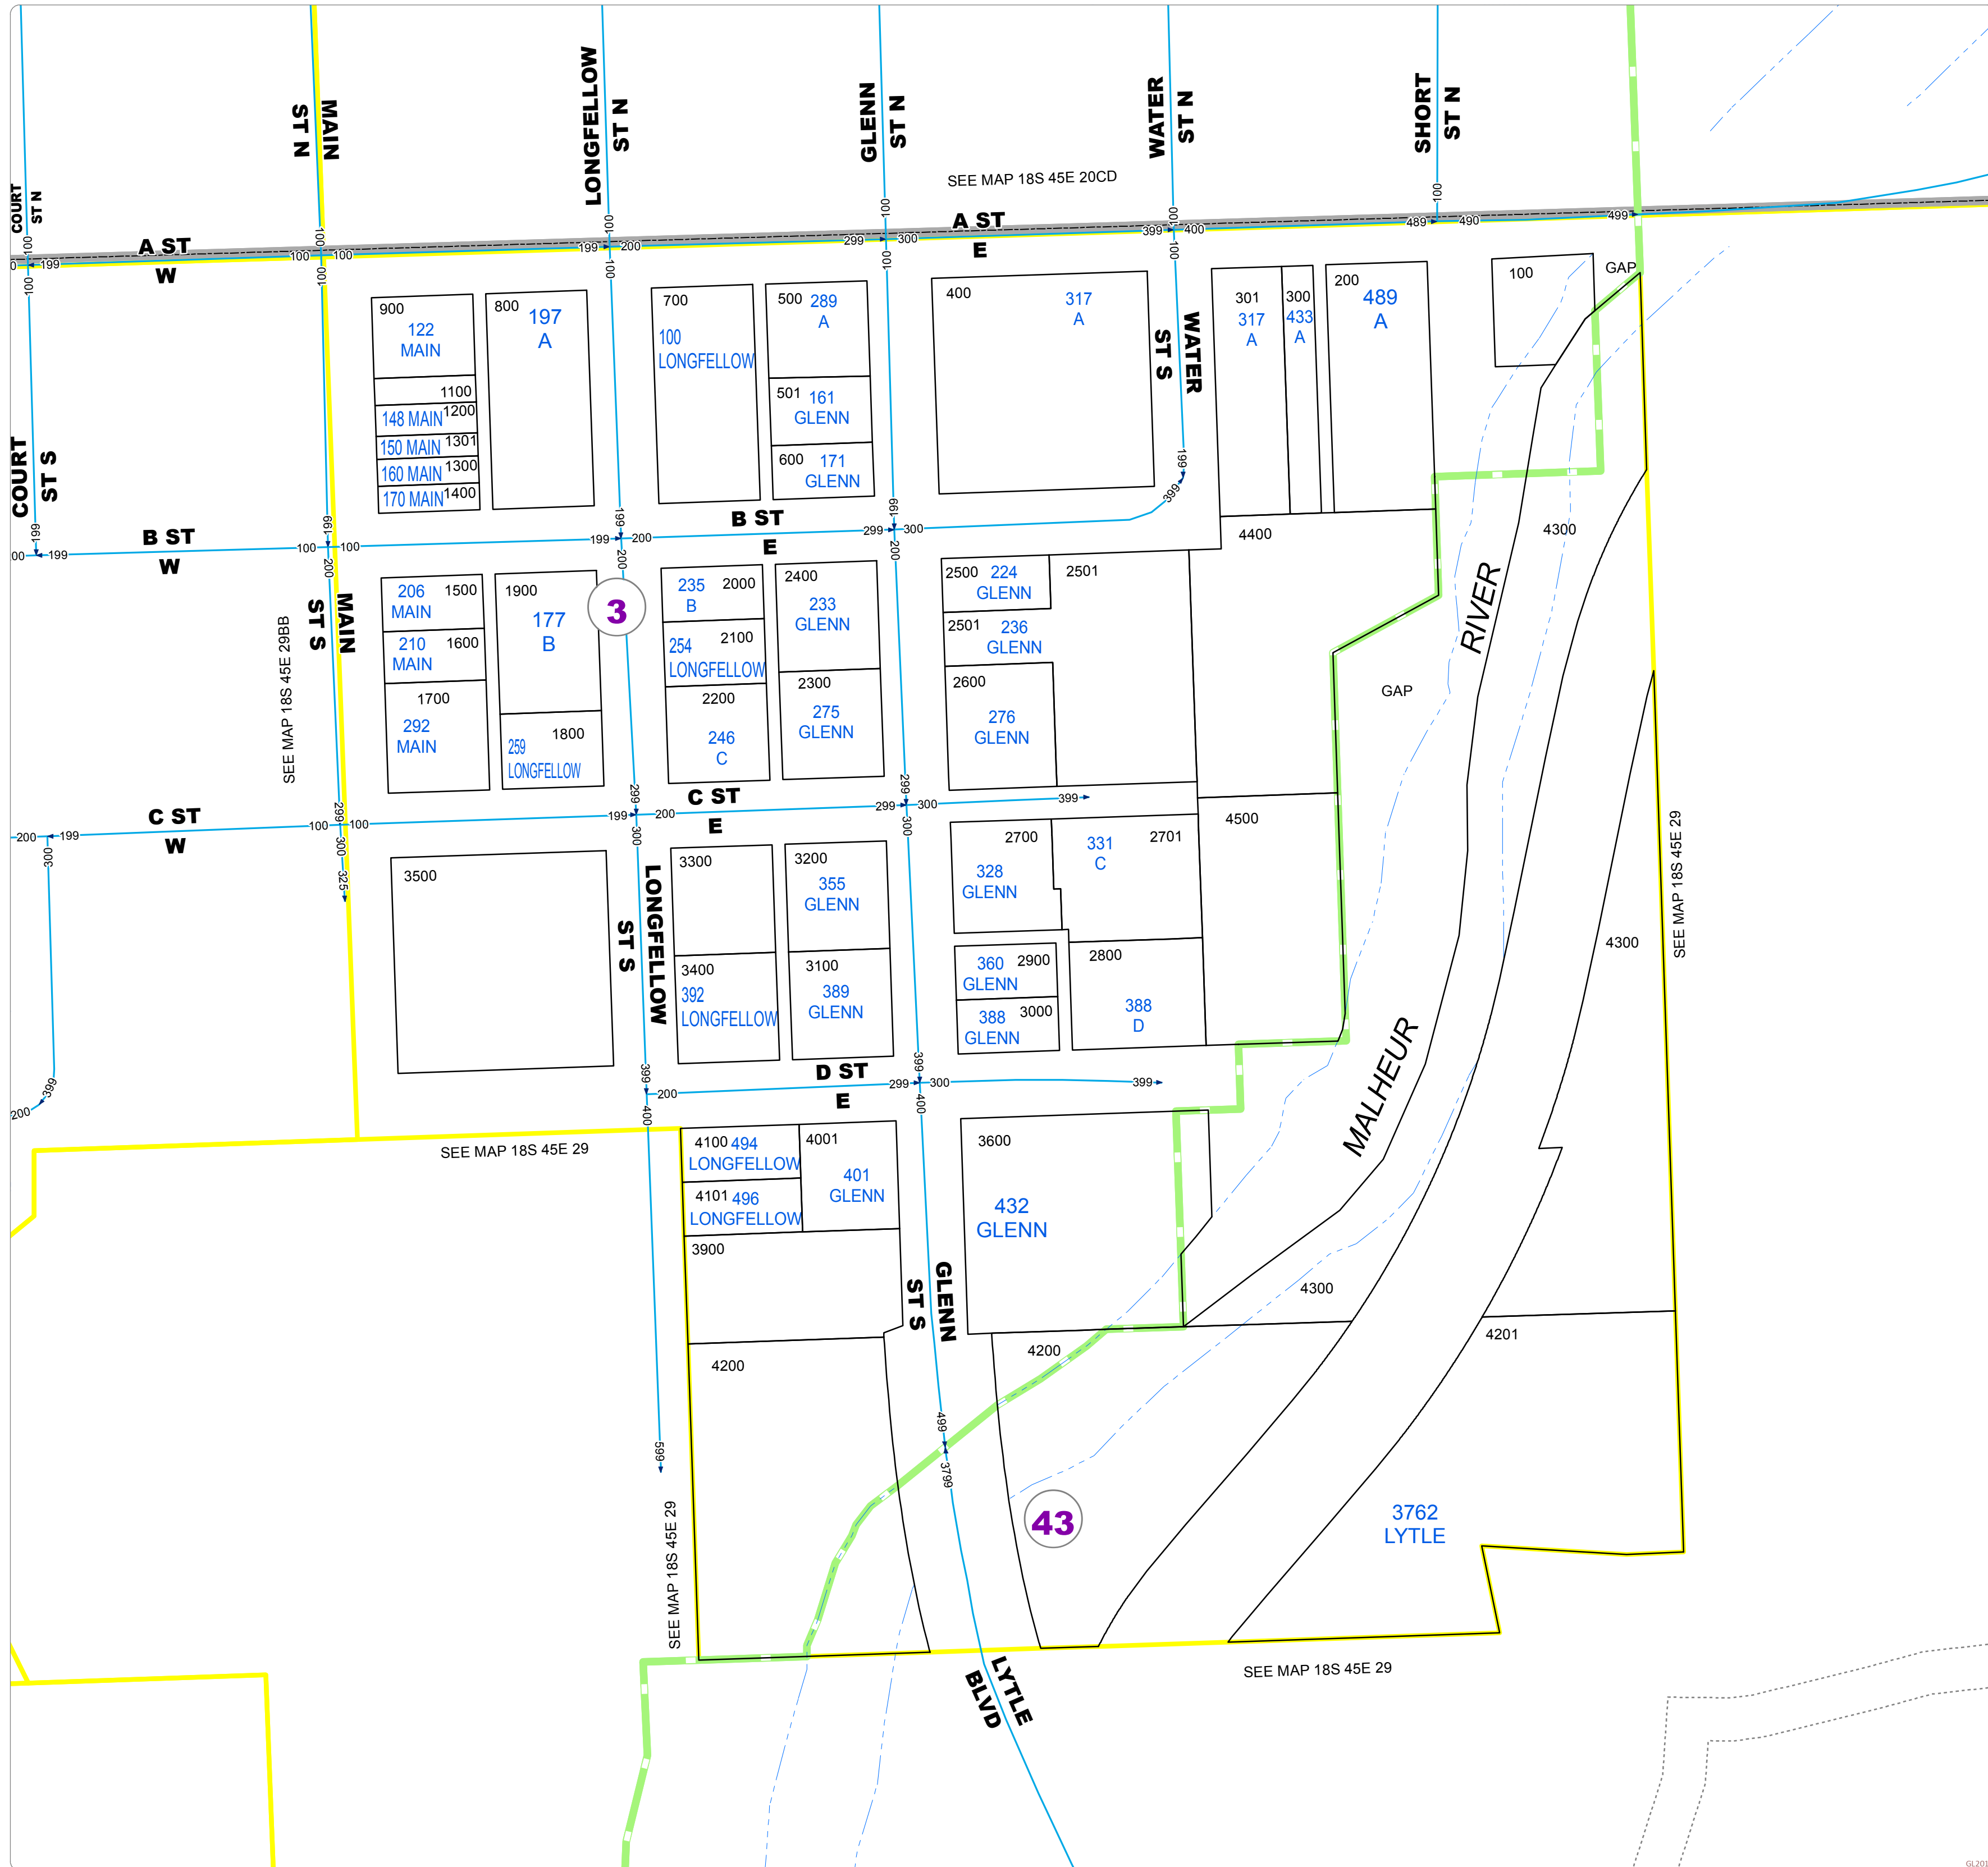

# Malheur County Address Map

- Legend
- Vale Address Grid
  - MapNumberBoundary
  - TAX CODE AREA**
  - 3 - Vale-City
  - 43 - Vale Rural-Willowcreek

**DISCLAIMER**  
This information is not intended for use as an address locator and it should be noted that not all county address will be found. Parcels containing multiple addresses may only display a single address as recorded in the Assessor's database. This public information should be accepted and used by the recipient with the understanding that the data received from multiple sources was developed and collected for assessment purpose only.

18S45E29BA