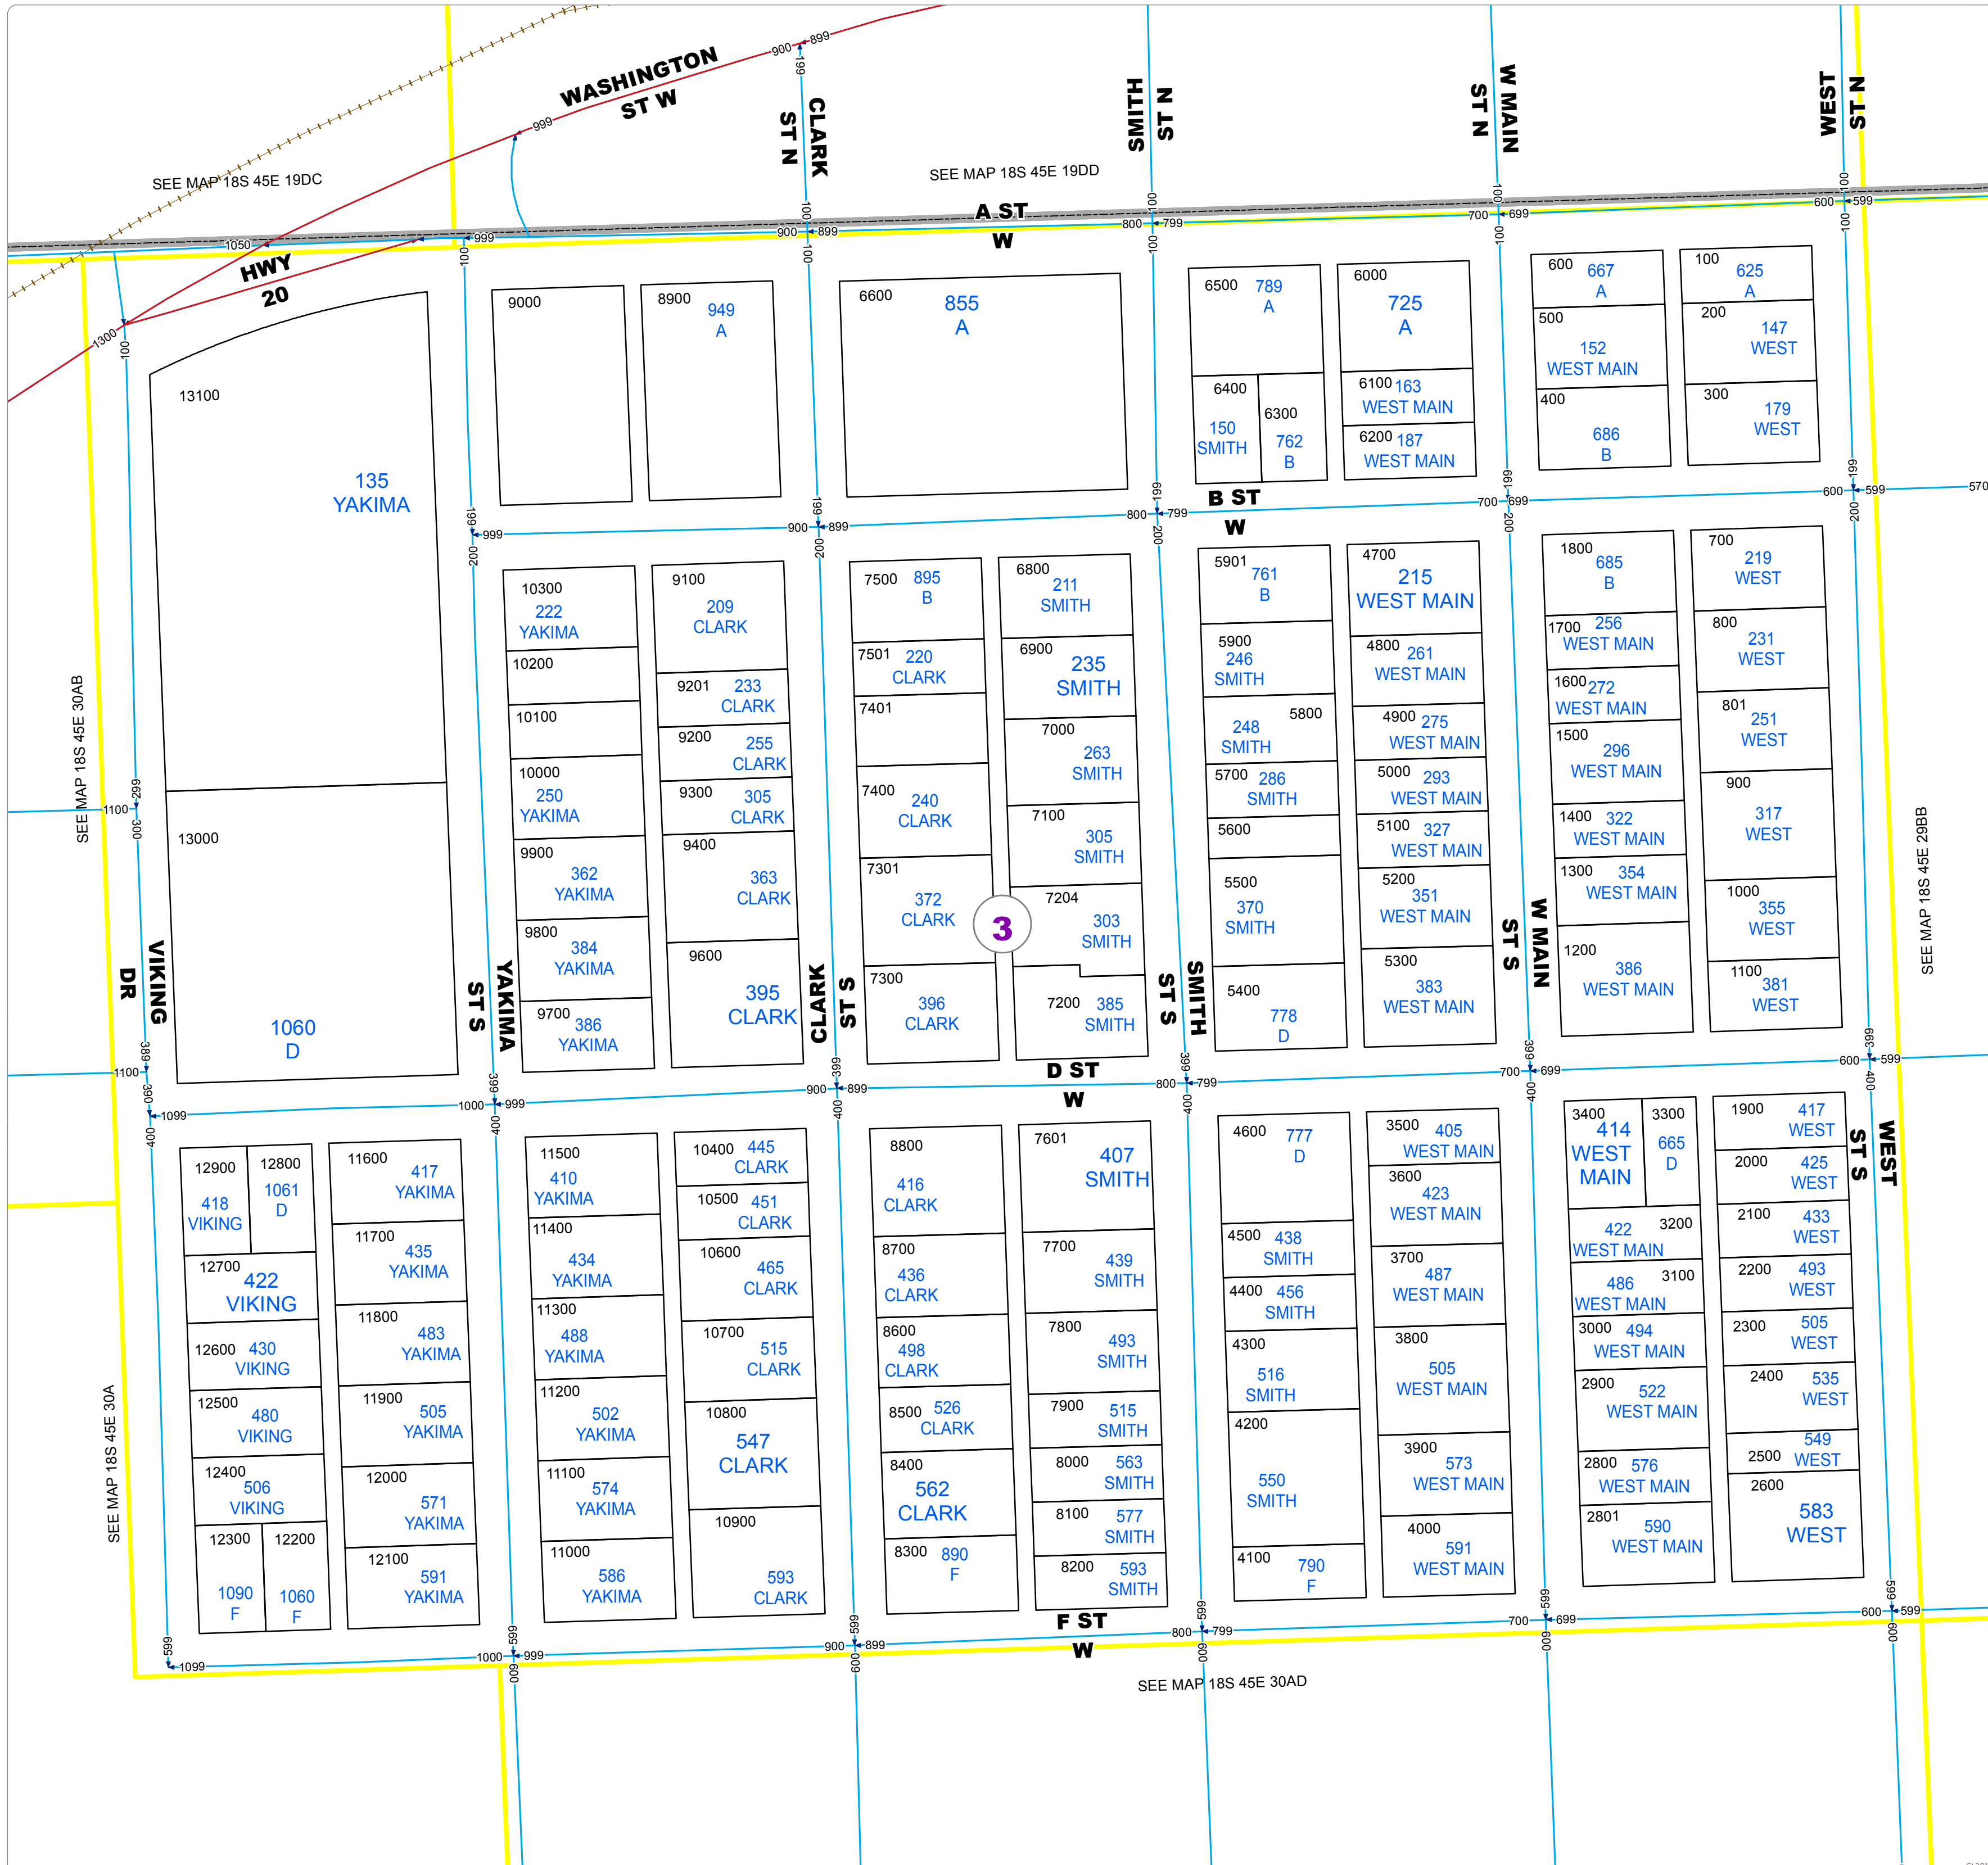

# Malheur County Address Map

- Legend
- Vale Address Grid
  - MapNumberBoundary
  - TAX CODE AREA**
  - 3 - Vale-City

**DISCLAIMER**  
 This information is not intended for use as an address locator and it should be noted that not all county address will be found. Parcels containing multiple addresses may only display a single address as recorded in the Assessor's database. This public information should be accepted and used by the recipient with the understanding that the data received from multiple sources was developed and collected for assessment purpose only.