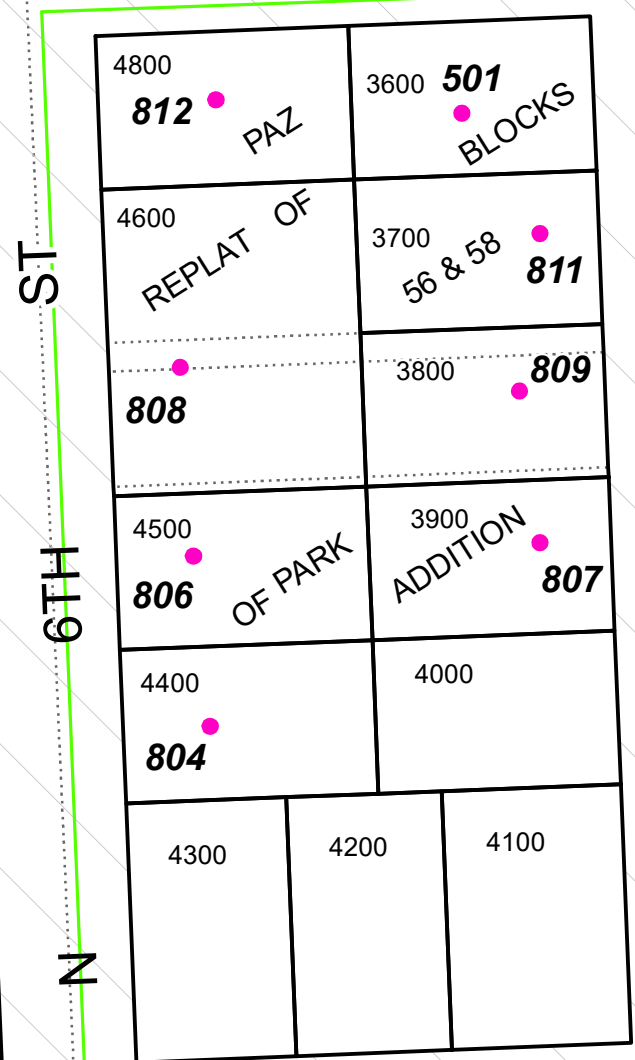

SEE MAP 19S 47E 29B

1000N

1000N

CHESTNUT AVE

SEE MAP 19S 47E 29CB

SEE MAP 19S 47E 29DB

MAPNUM	TAXLOT	REF	SITUSADDRESS
19S4729CA	101	3384	919 N 3RD ST, NYSSA
19S4729CA	102	3385	921 N 3RD ST, NYSSA
19S4729CA	103	3386	917 N 3RD ST, NYSSA
19S4729CA	104	3387	915 N 3RD ST, NYSSA
19S4729CA	105	3388	913 N 3RD ST, NYSSA
19S4729CA	106	3389	911 N 3RD ST, NYSSA
19S4729CA	1001	3396	606 LOCUST AVE, NYSSA
19S4729CA	1200	3397	504 LOCUST AVE, NYSSA
19S4729CA	1400	3399	712 N 5TH ST, NYSSA
19S4729CA	1401	3400	408 LOCUST AVE, NYSSA
19S4729CA	1402	3401	402 LOCUST AVE, NYSSA
19S4729CA	1403	3402	702 N 5TH ST, NYSSA
19S4729CA	1404	3403	704 N 5TH ST, NYSSA
19S4729CA	1405	3404	706 N 5TH ST, NYSSA
19S4729CA	1406	15181	710 N 5TH ST, NYSSA
19S4729CA	1407	15183	708 N 5TH ST, NYSSA
19S4729CA	1900	3409	740 N 4TH ST, NYSSA
19S4729CA	1902	3410	811 N 3RD ST, NYSSA
19S4729CA	1906	3411	805 N 3RD ST, NYSSA
19S4729CA	2000	3412	706 N 4TH ST, NYSSA
19S4729CA	2001	16844	318 LOCUST AVE, NYSSA
19S4729CA	2100	3413	708 N 4TH ST, NYSSA
19S4729CA	2103	3416	801 N 3RD ST, NYSSA
19S4729CA	2401	3418	721 N 3RD ST, NYSSA
19S4729CA	2402	3419	717 N 3RD ST, NYSSA
19S4729CA	2700	3420	715 N 3RD ST, NYSSA
19S4729CA	2800	3421	703 N 3RD ST, NYSSA
19S4729CA	3000	18740	713 N 4TH ST, NYSSA
19S4729CA	3100	18741	711 N 4TH ST, NYSSA

CONTINUE ON NEXT PAGE ...

38000 - Nyssa Grid System

NOTE: HIGHLIGHTED CELLS, INDICATE PARCELS WITH MULTIPLE ADDRESSES.

THIS MAP WAS PREPARED FOR ASSESSMENT PURPOSE ONLY

SEE MAP 19S 47E 29CD

19S47E29CA

GL112017