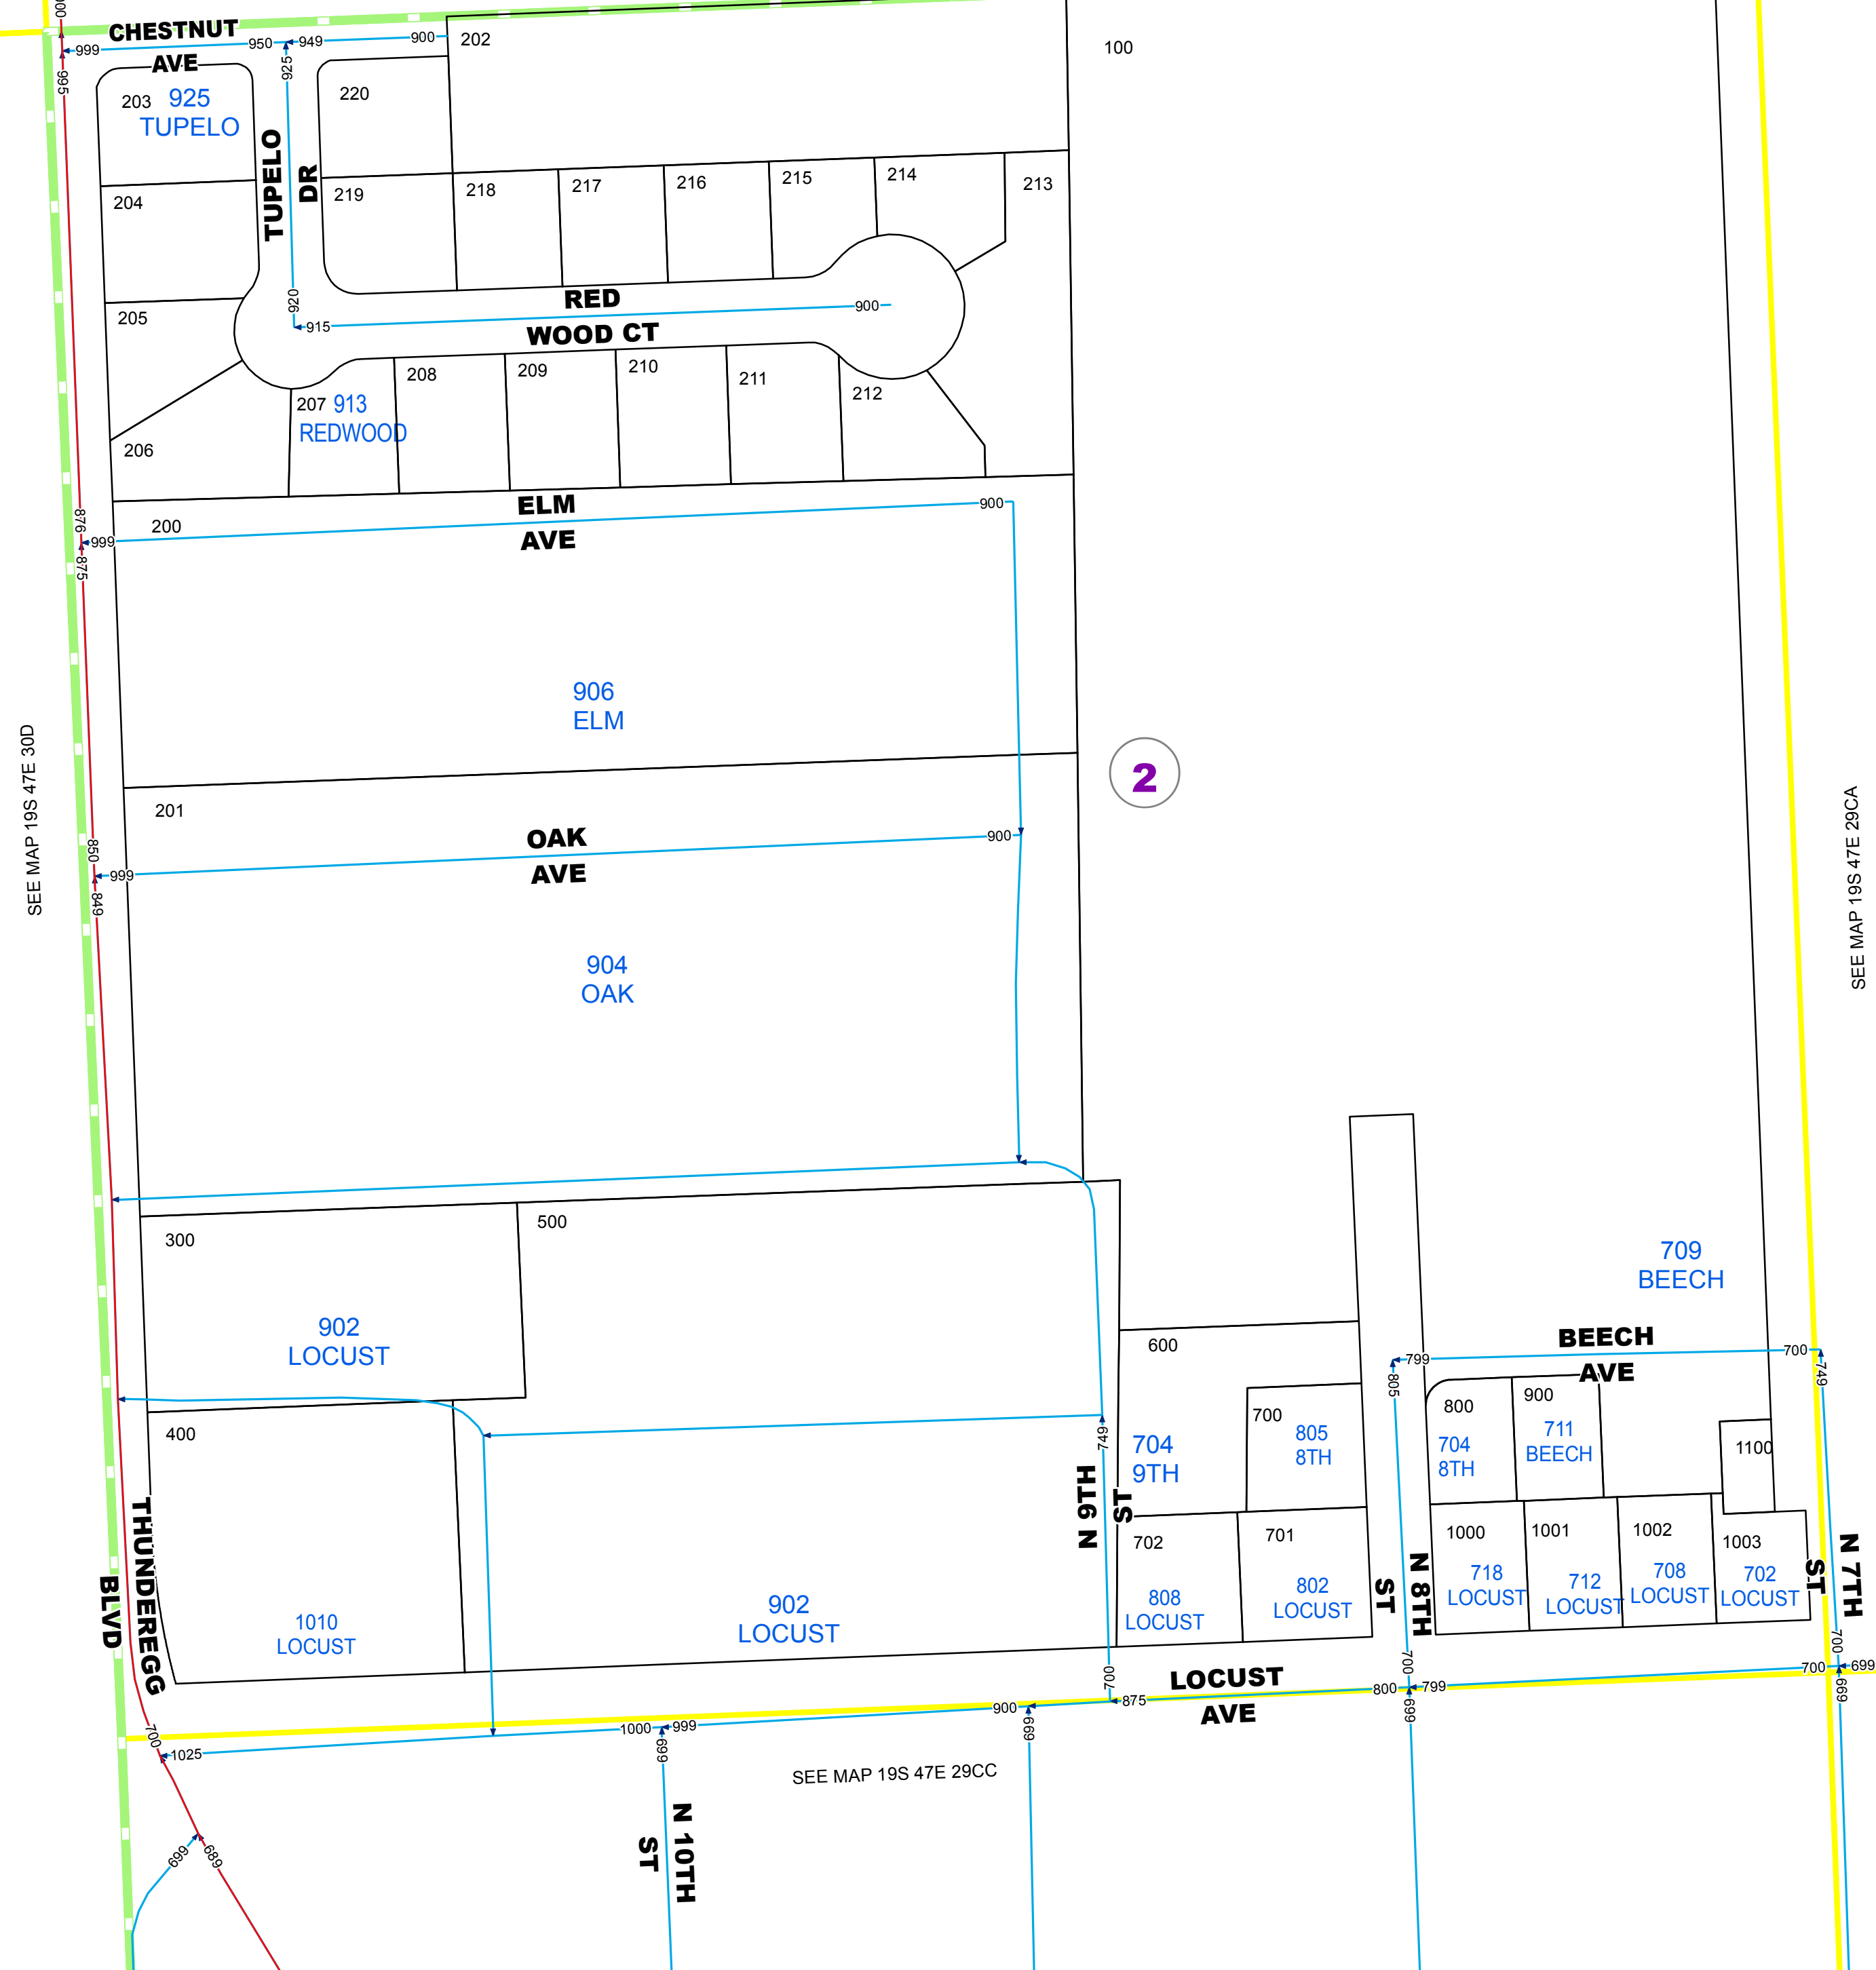

# Malheur County Address Map

29

SEE MAP 19S 47E 29B

- Legend
- Nyssa Address Grid
  - MapNumberBoundary
  - TAX CODE AREA**
  - 2 - Nyssa-City
  - 29 - Nyssa-Rural

SEE MAP 19S 47E 30D

SEE MAP 19S 47E 29CA

SEE MAP 19S 47E 29CC

**DISCLAIMER**  
This information is not intended for use as an address locator and it should be noted that not all county address will be found. Parcels containing multiple addresses may only display a single address as recorded in the Assessor's database. This public information should be accepted and used by the recipient with the understanding that the data received from multiple sources was developed and collected for assessment purpose only.