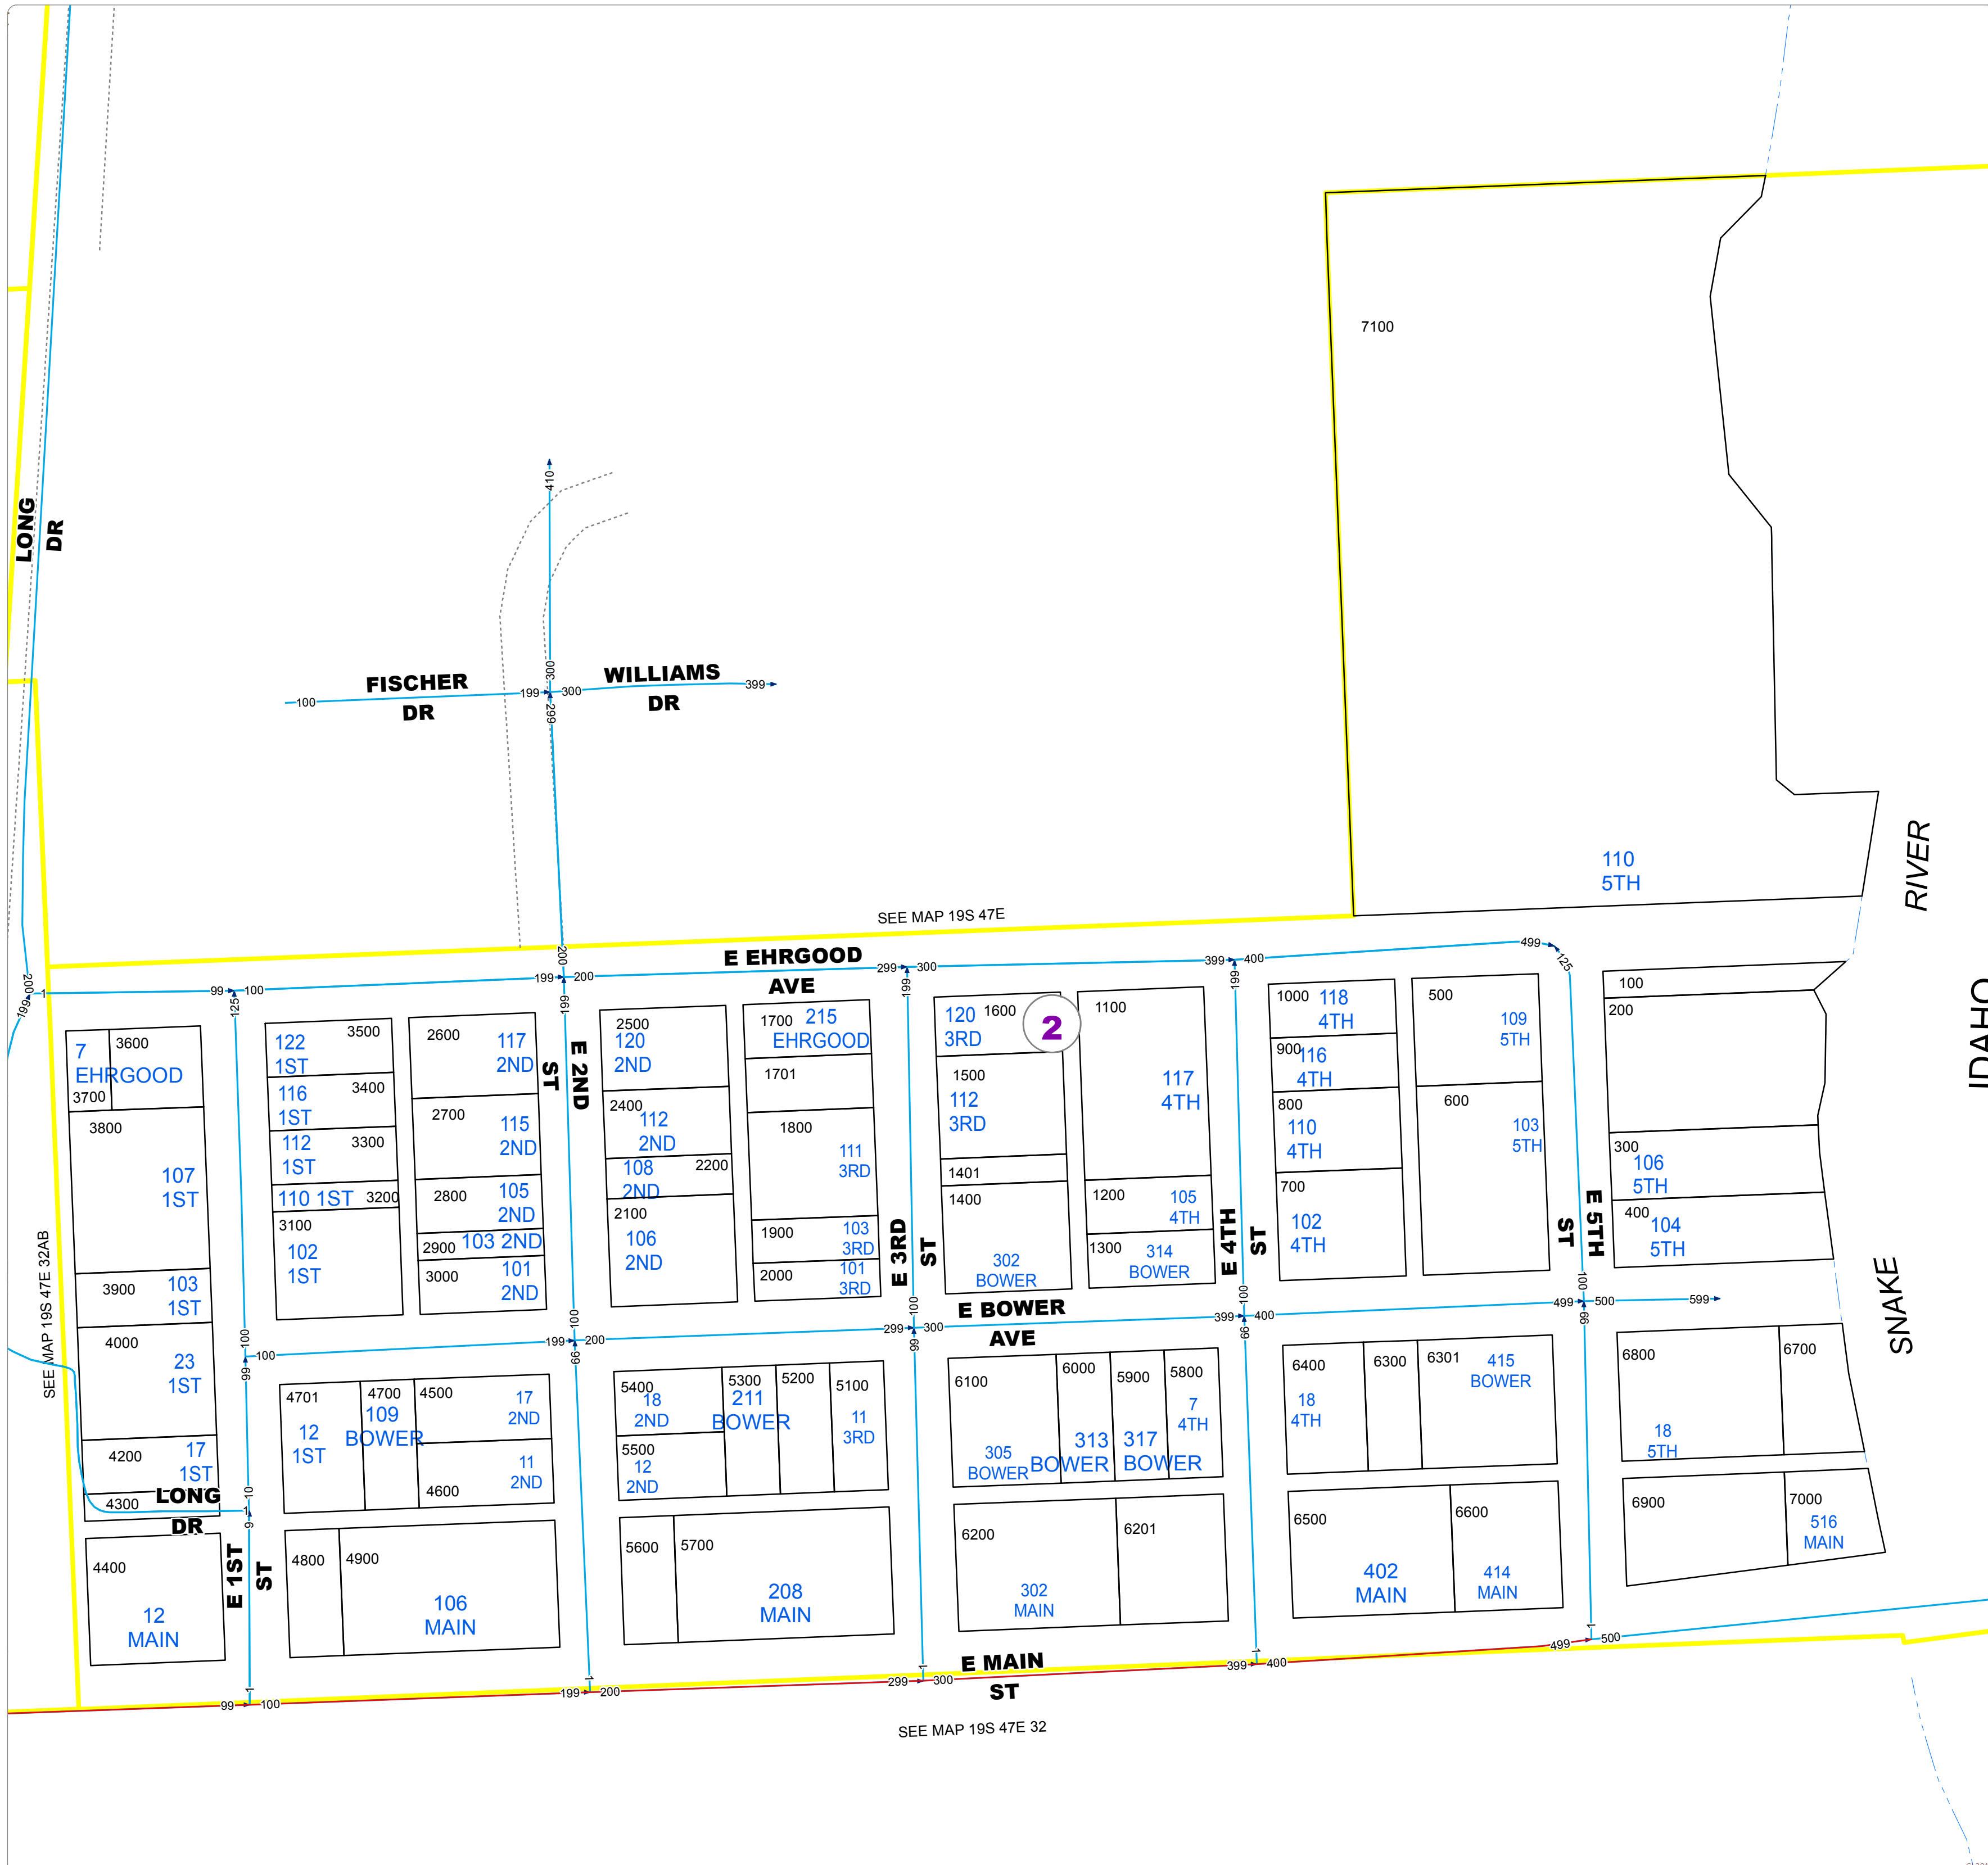

Malheur County Address Map

- Legend
- Nysa Address Grid
 - MapNumberBoundary
 - TAX CODE AREA**
 - 2 - Nysa-City

SEE MAP 19S 47E

SEE MAP 19S 47E 32

DISCLAIMER
This information is not intended for use as an address locator and it should be noted that not all county address will be found. Parcels containing multiple addresses may only display a single address as recorded in the Assessor's database. This public information should be accepted and used by the recipient with the understanding that the data received from multiple sources was developed and collected for assessment purpose only.

19S47E32AA