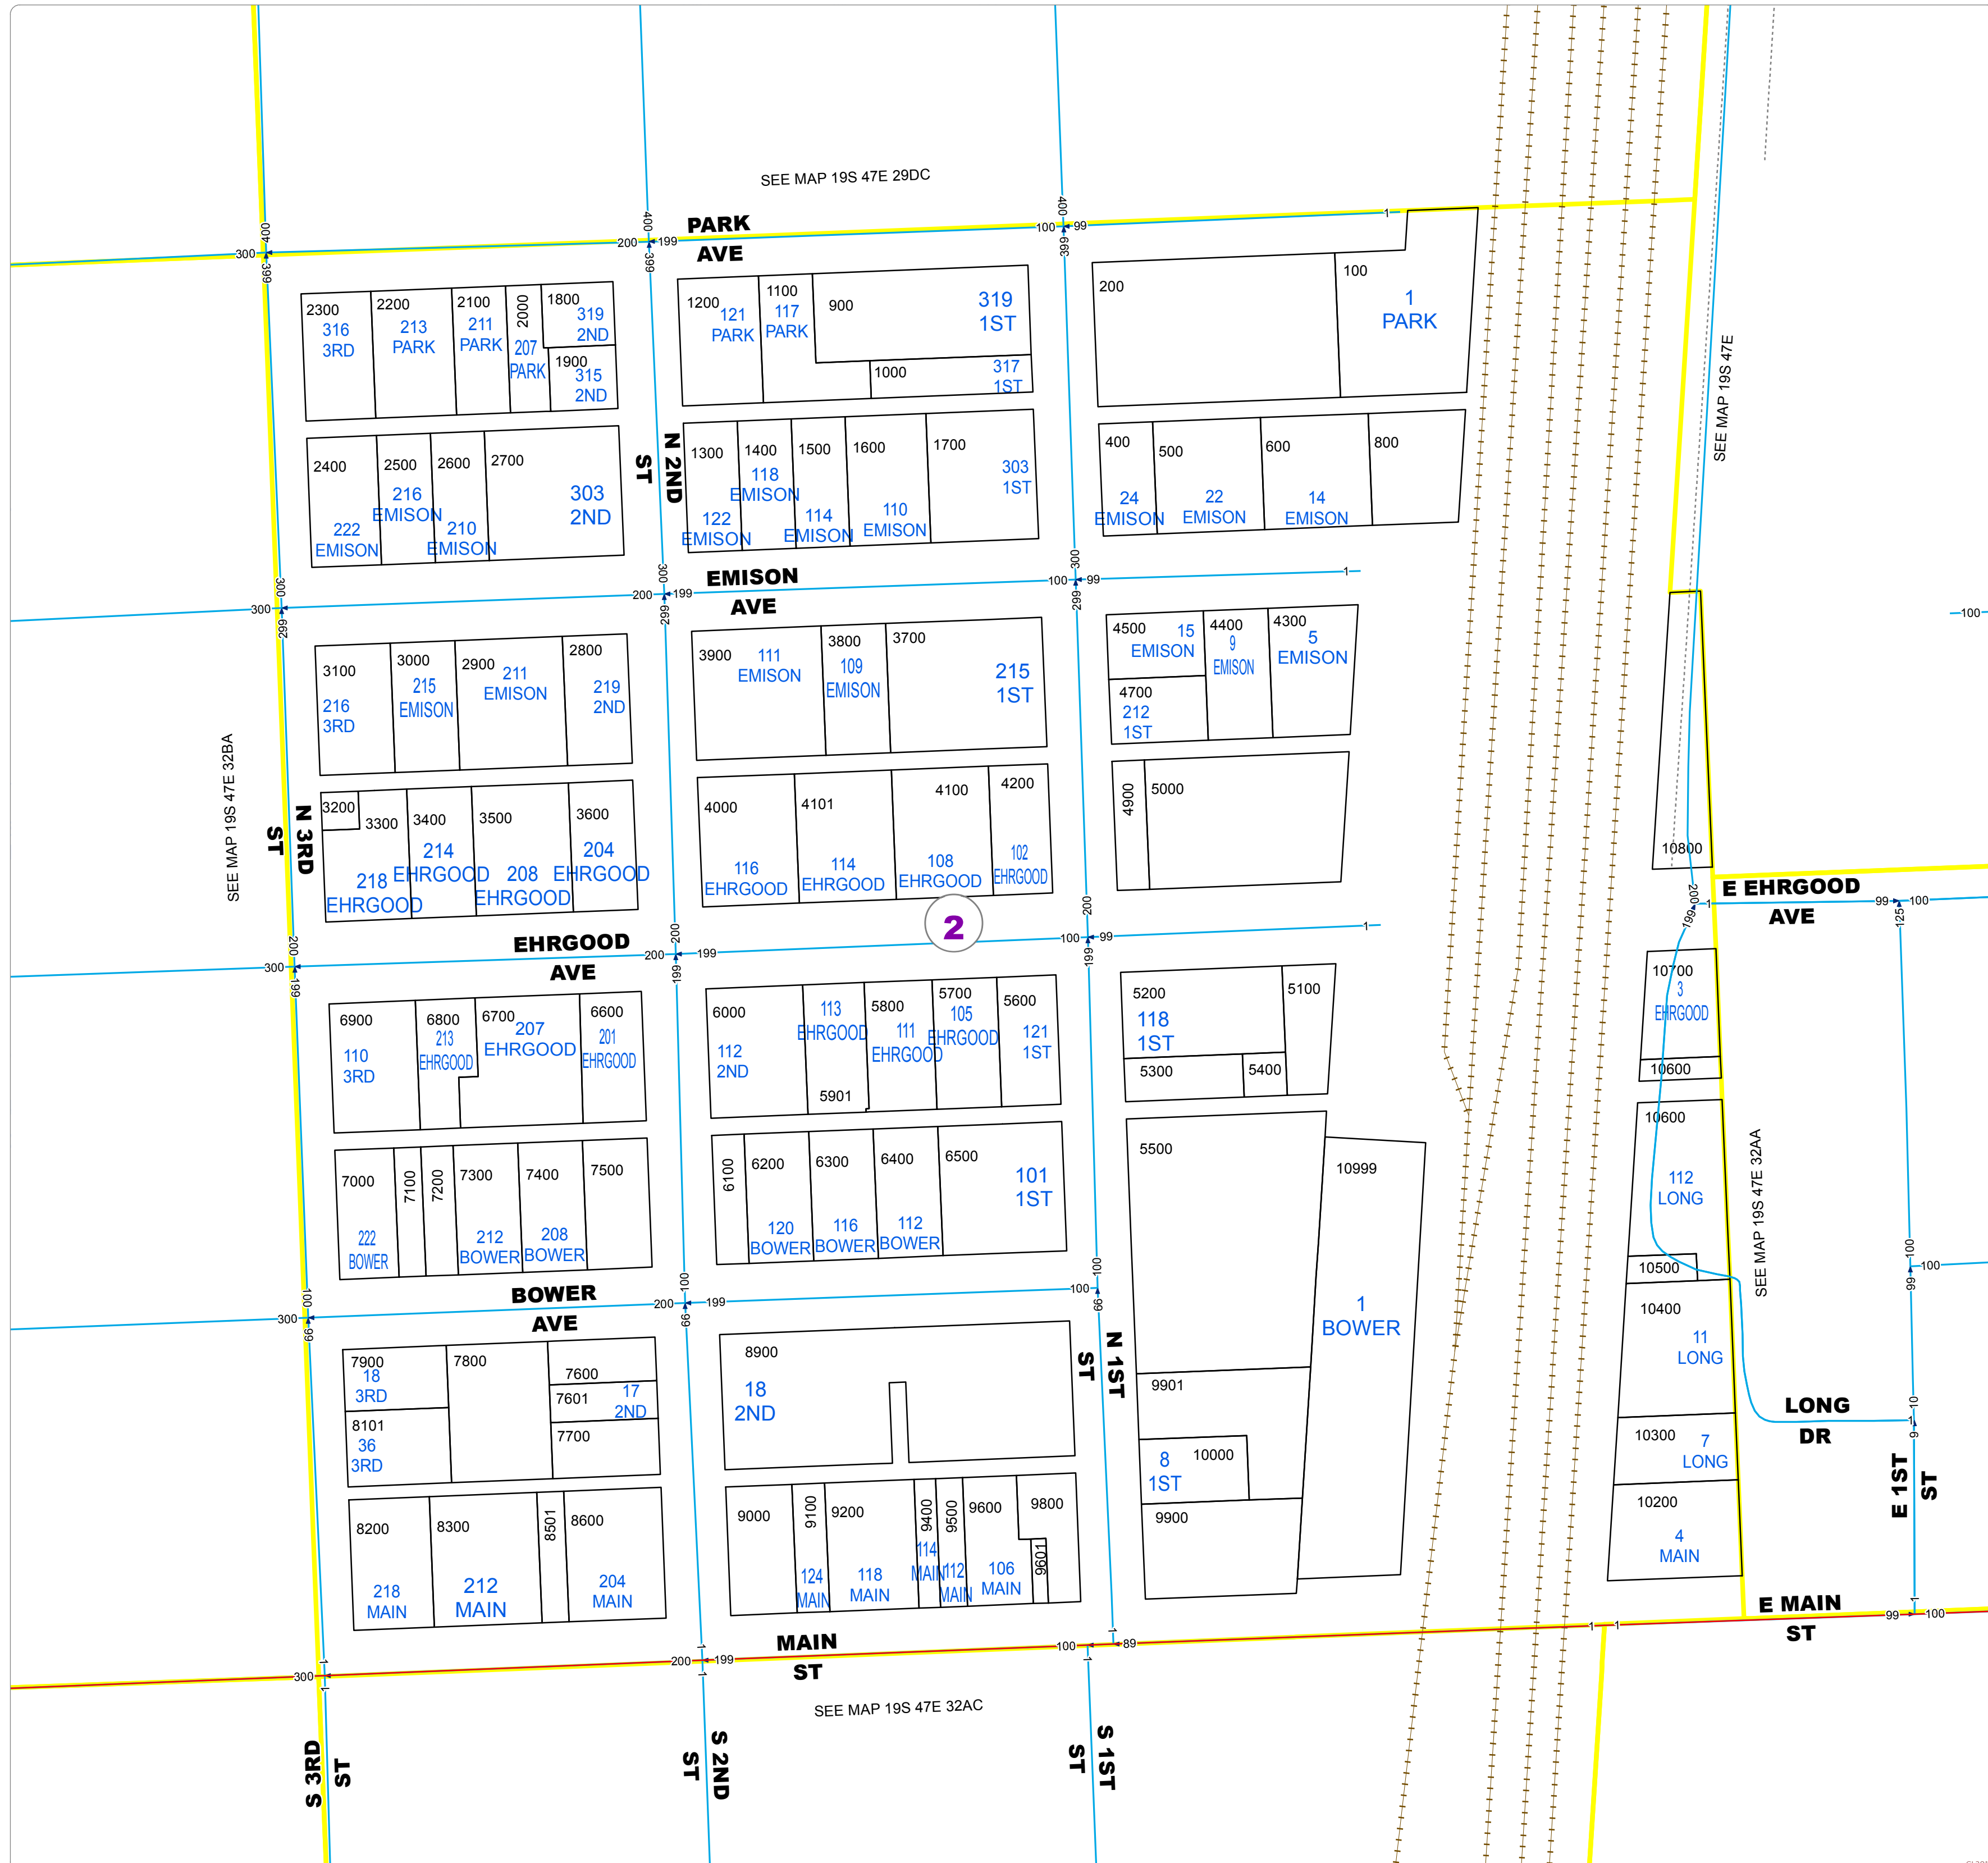

# Malheur County Address Map

- Legend
- Nyssa Address Grid
  - MapNumberBoundary
  - TAX CODE AREA**
  - 2 - Nyssa-City

SEE MAP 19S 47E 32BA

SEE MAP 19S 47E 29DC

SEE MAP 19S 47E 32AC

SEE MAP 19S 47E

SEE MAP 19S 47E 32AA

**DISCLAIMER**  
This information is not intended for use as an address locator and it should be noted that not all county address will be found. Parcels containing multiple addresses may only display a single address as recorded in the Assessor's database. This public information should be accepted and used by the recipient with the understanding that the data received from multiple sources was developed and collected for assessment purpose only.