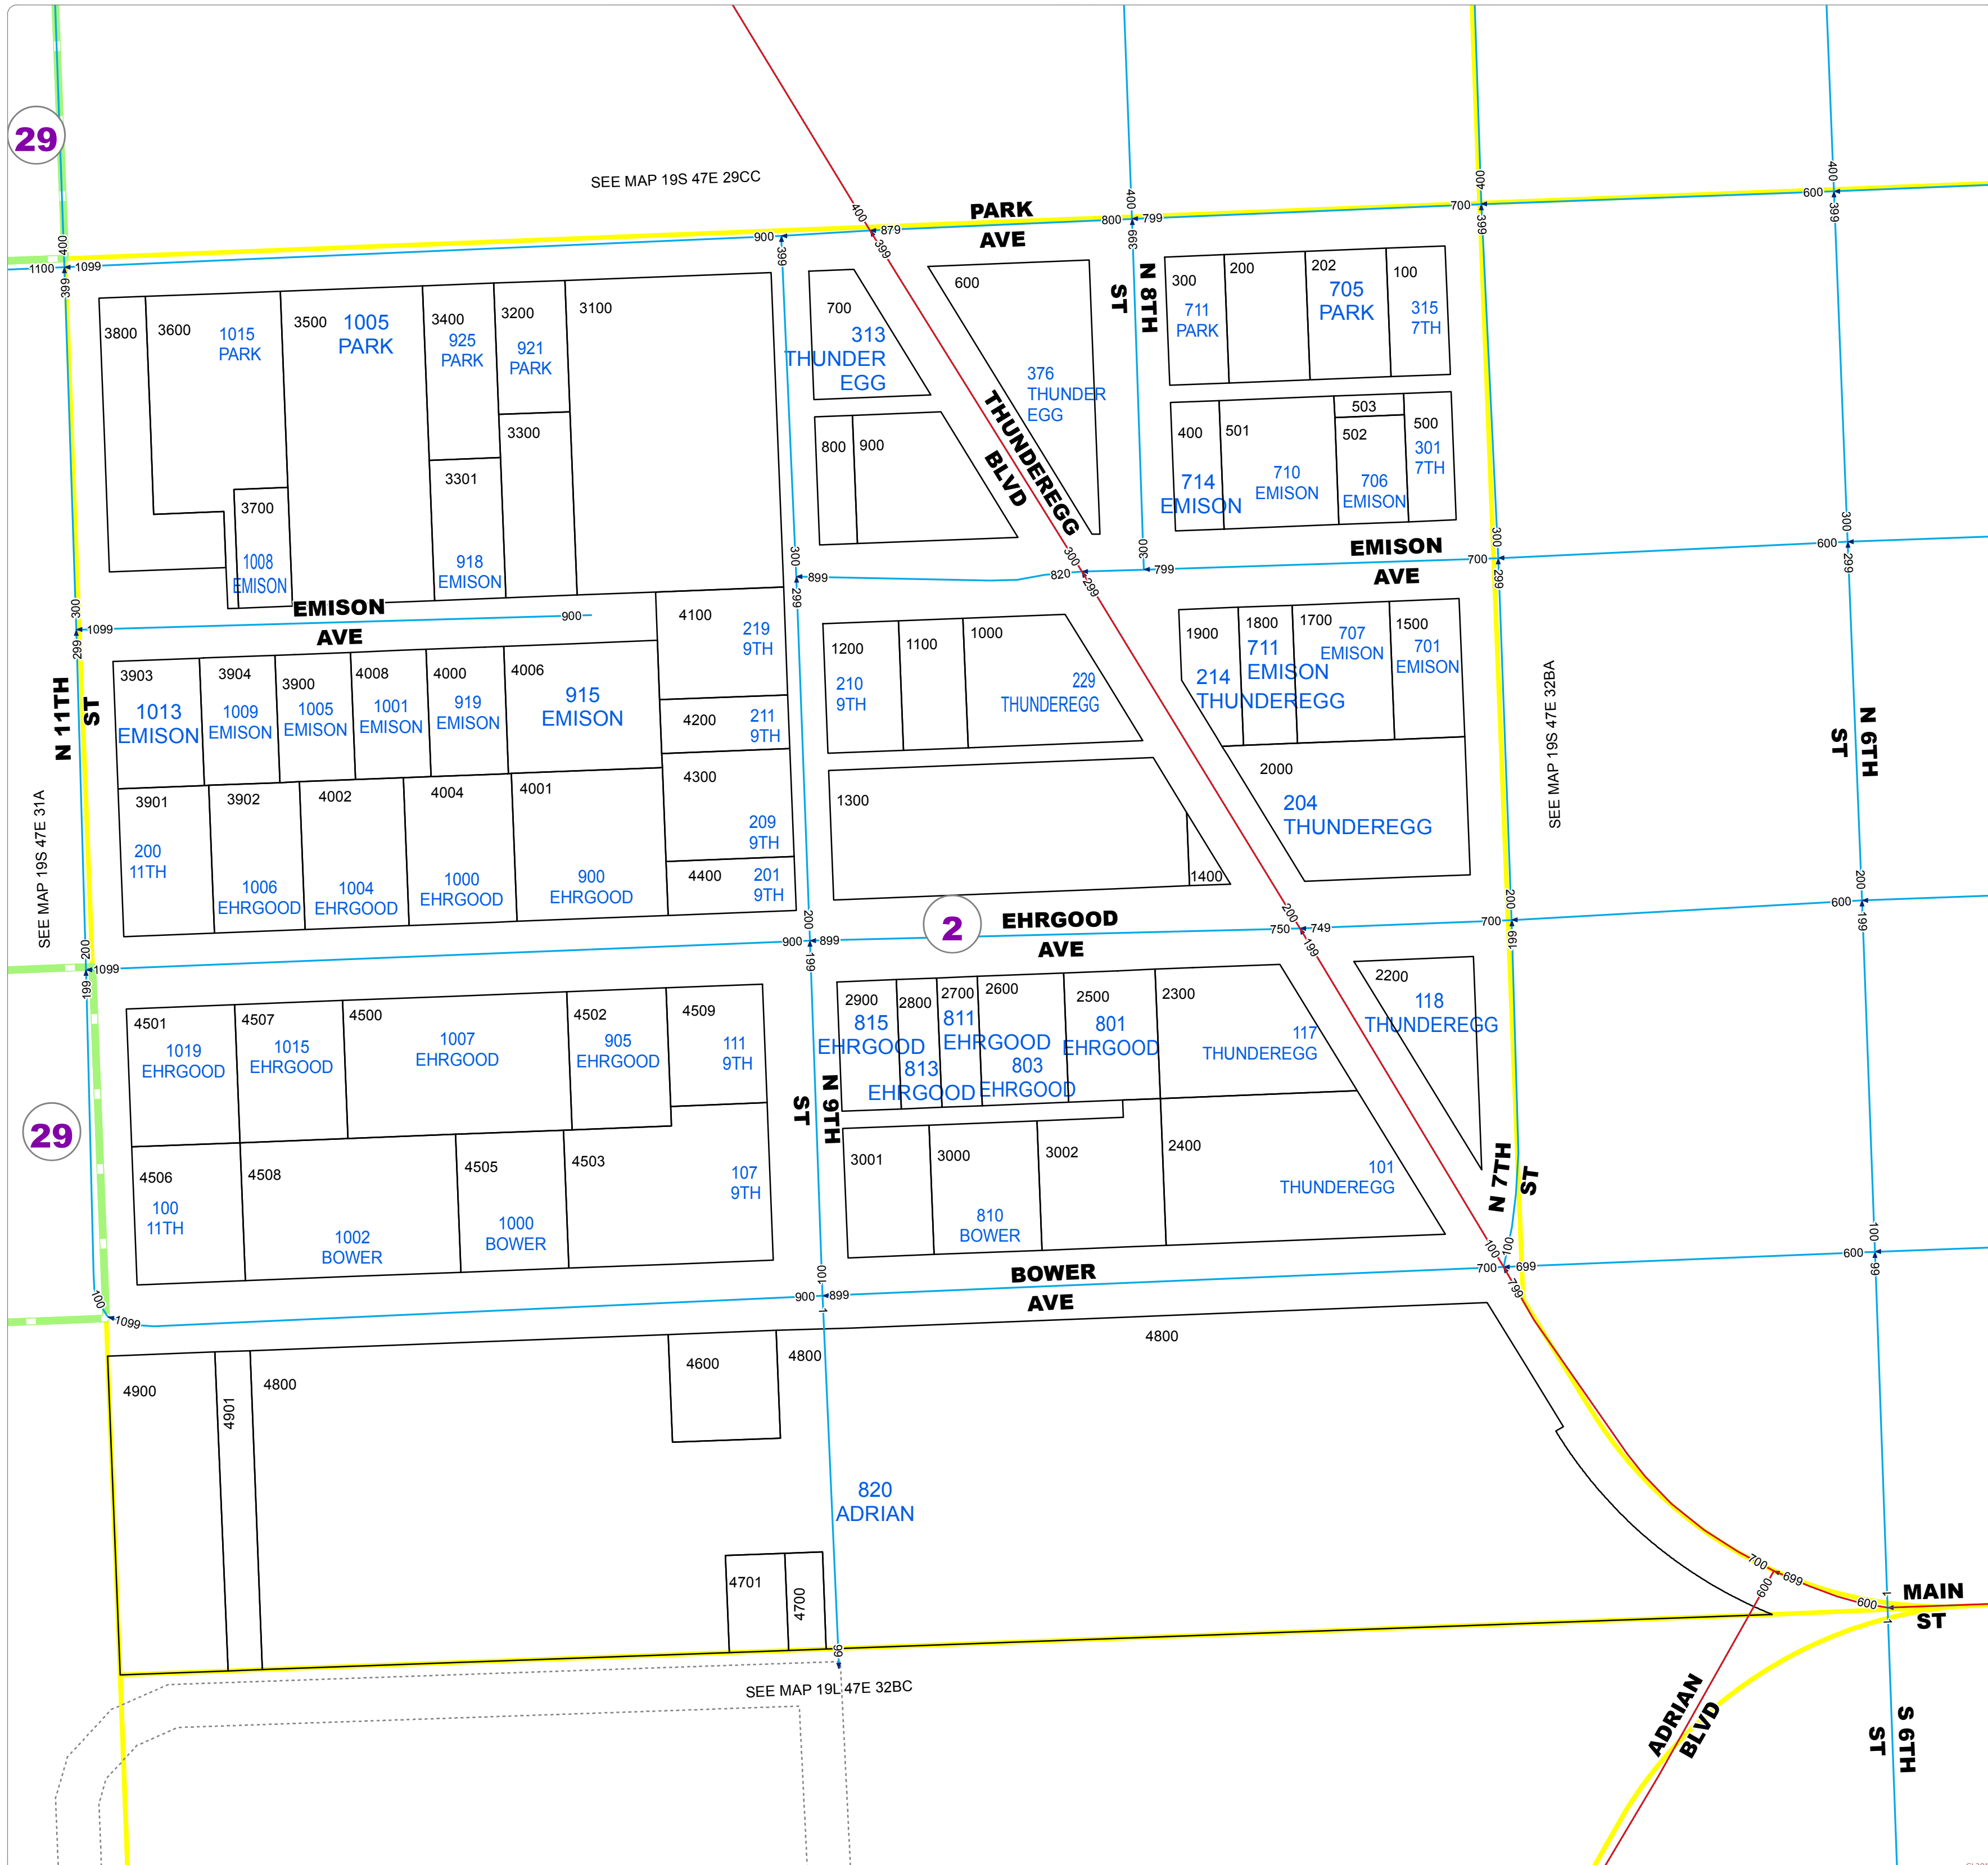

Malheur County Address Map

- Legend
- Nyssa Address Grid
 - MapNumberBoundary
 - TAX CODE AREA**
 - 2 - Nyssa-City
 - 29 - Nyssa-Rural

DISCLAIMER
This information is not intended for use as an address locator and it should be noted that not all county address will be found. Parcels containing multiple addresses may only display a single address as recorded in the Assessor's database. This public information should be accepted and used by the recipient with the understanding that the data received from multiple sources was developed and collected for assessment purpose only.

19S47E32BB