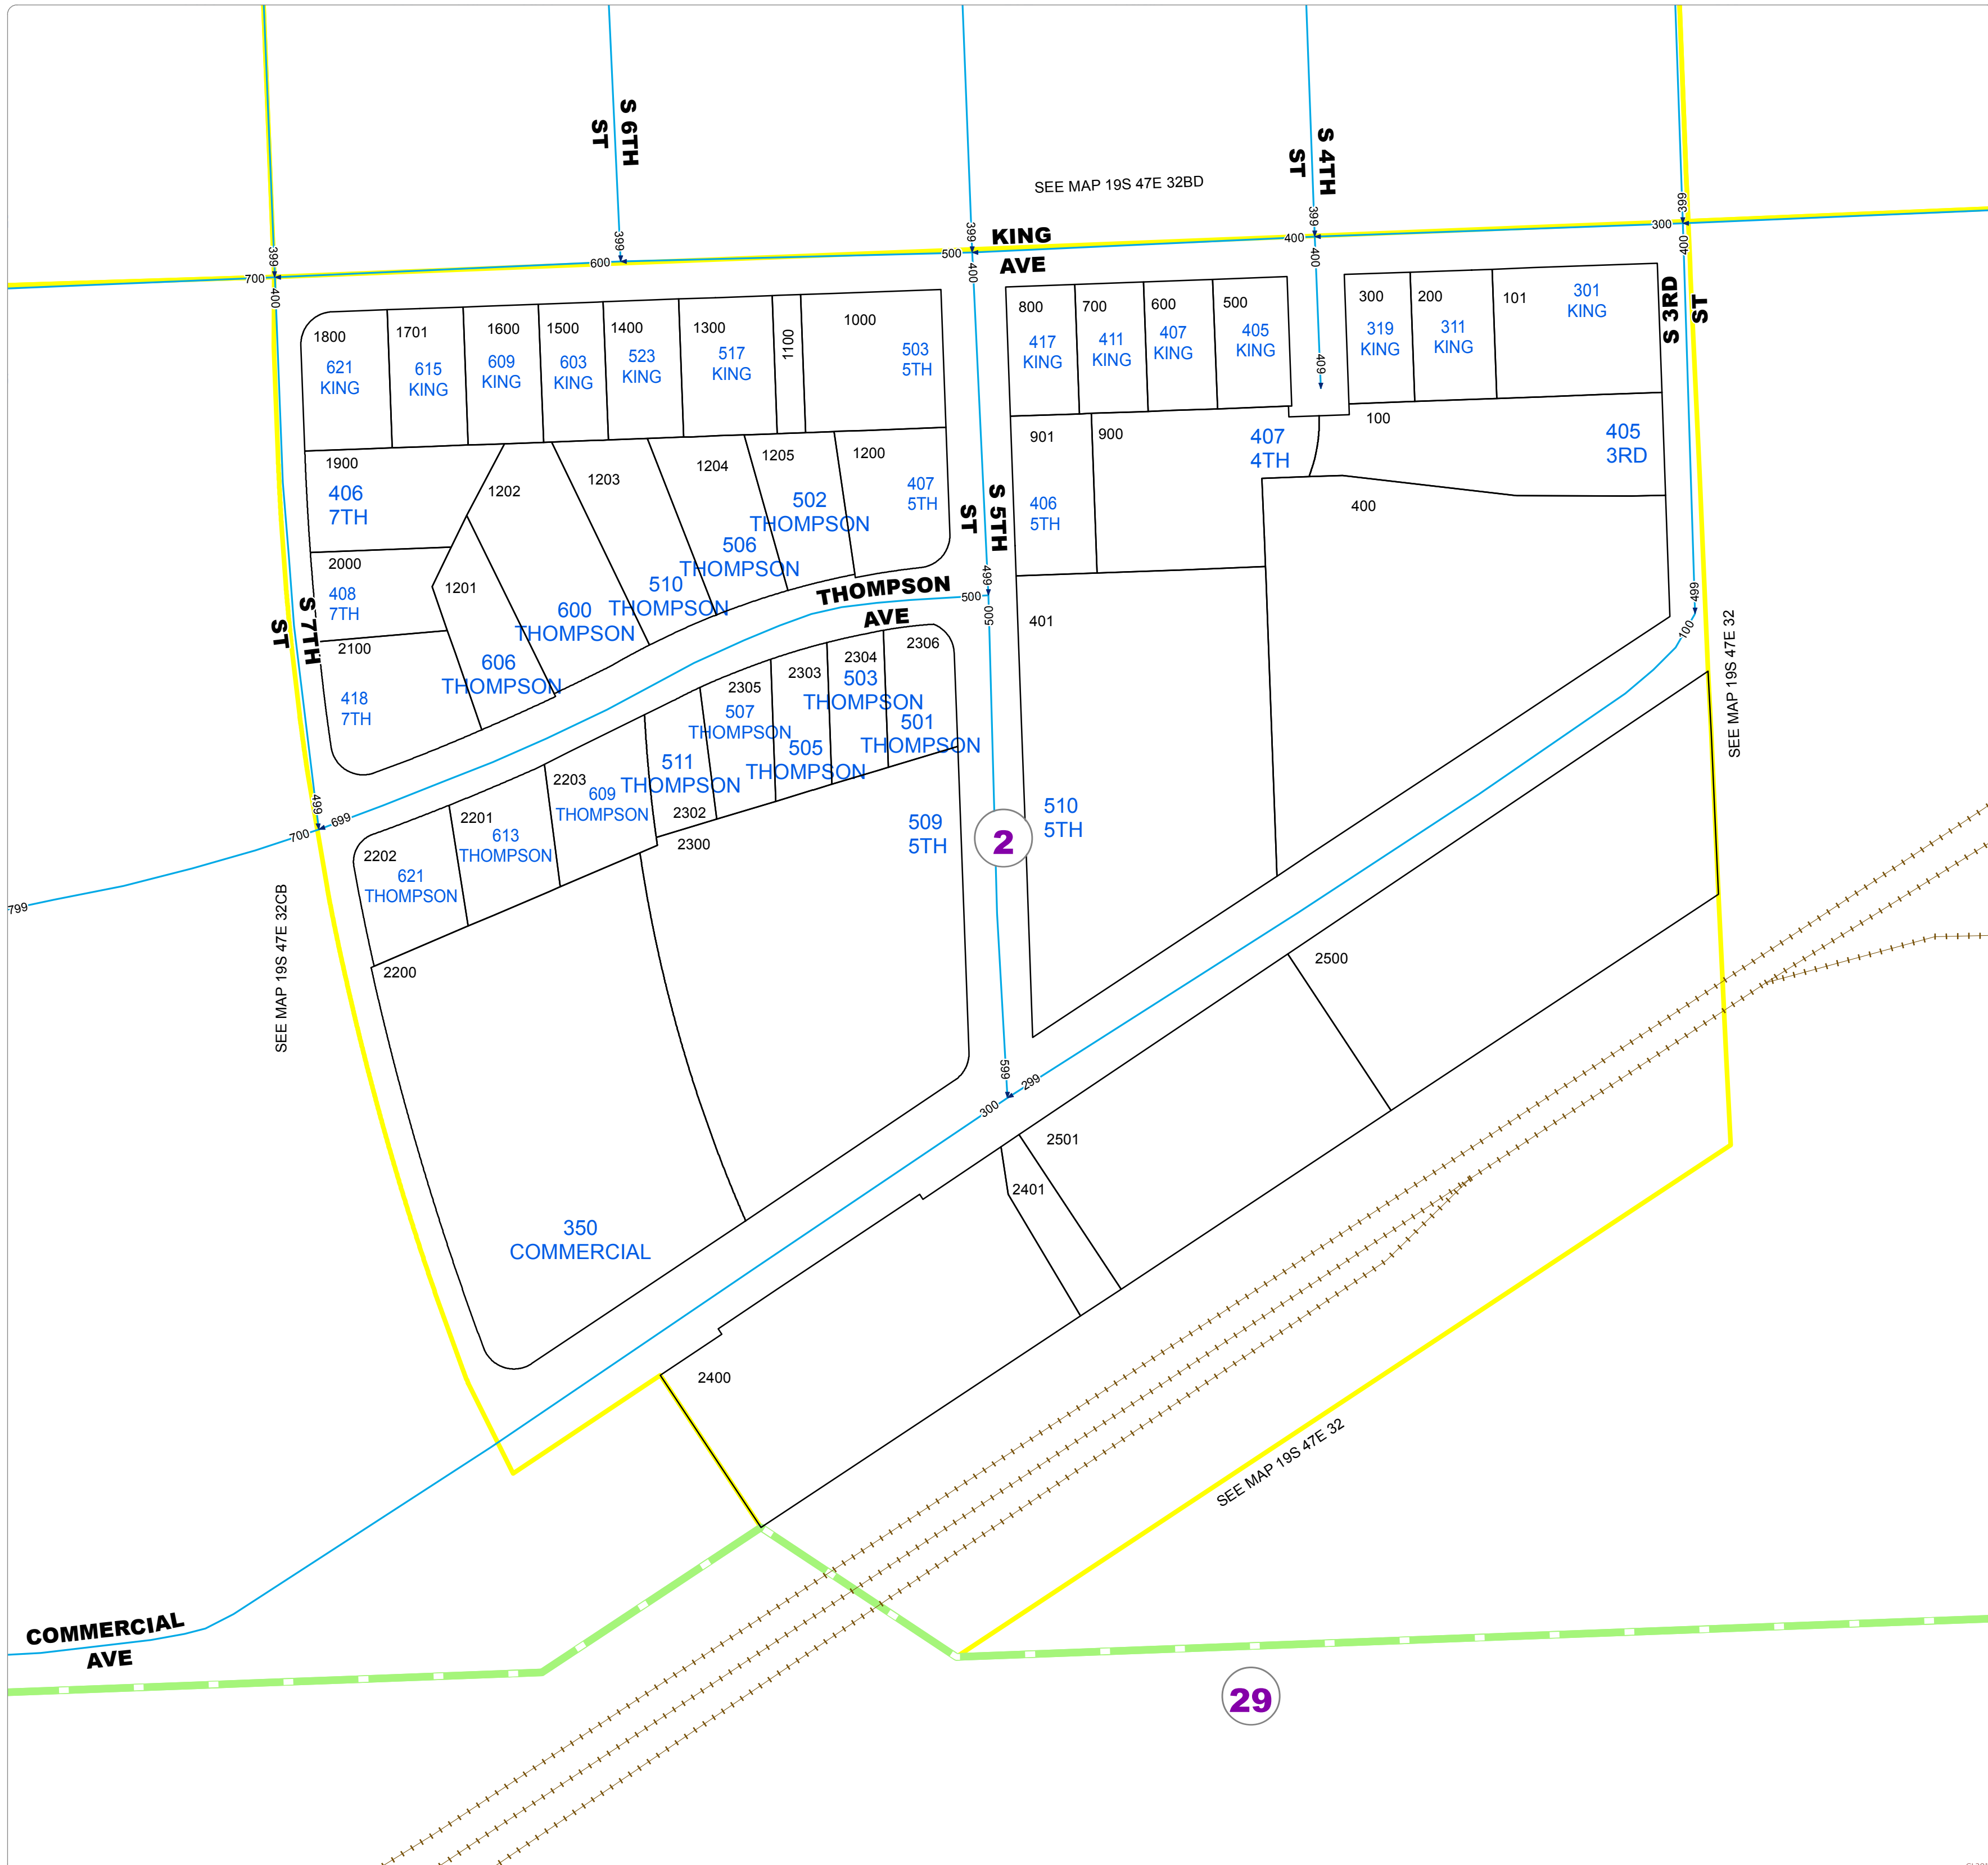

# Malheur County Address Map

- Legend**
- Nyssa Address Grid
  - MapNumberBoundary
  - TAX CODE AREA**
  - 2 - Nyssa-City
  - 29 - Nyssa-Rural

**DISCLAIMER**  
 This information is not intended for use as an address locator and it should be noted that not all county address will be found. Parcels containing multiple addresses may only display a single address as recorded in the Assessor's database. This public information should be accepted and used by the recipient with the understanding that the data received from multiple sources was developed and collected for assessment purpose only.

19S47E32CA