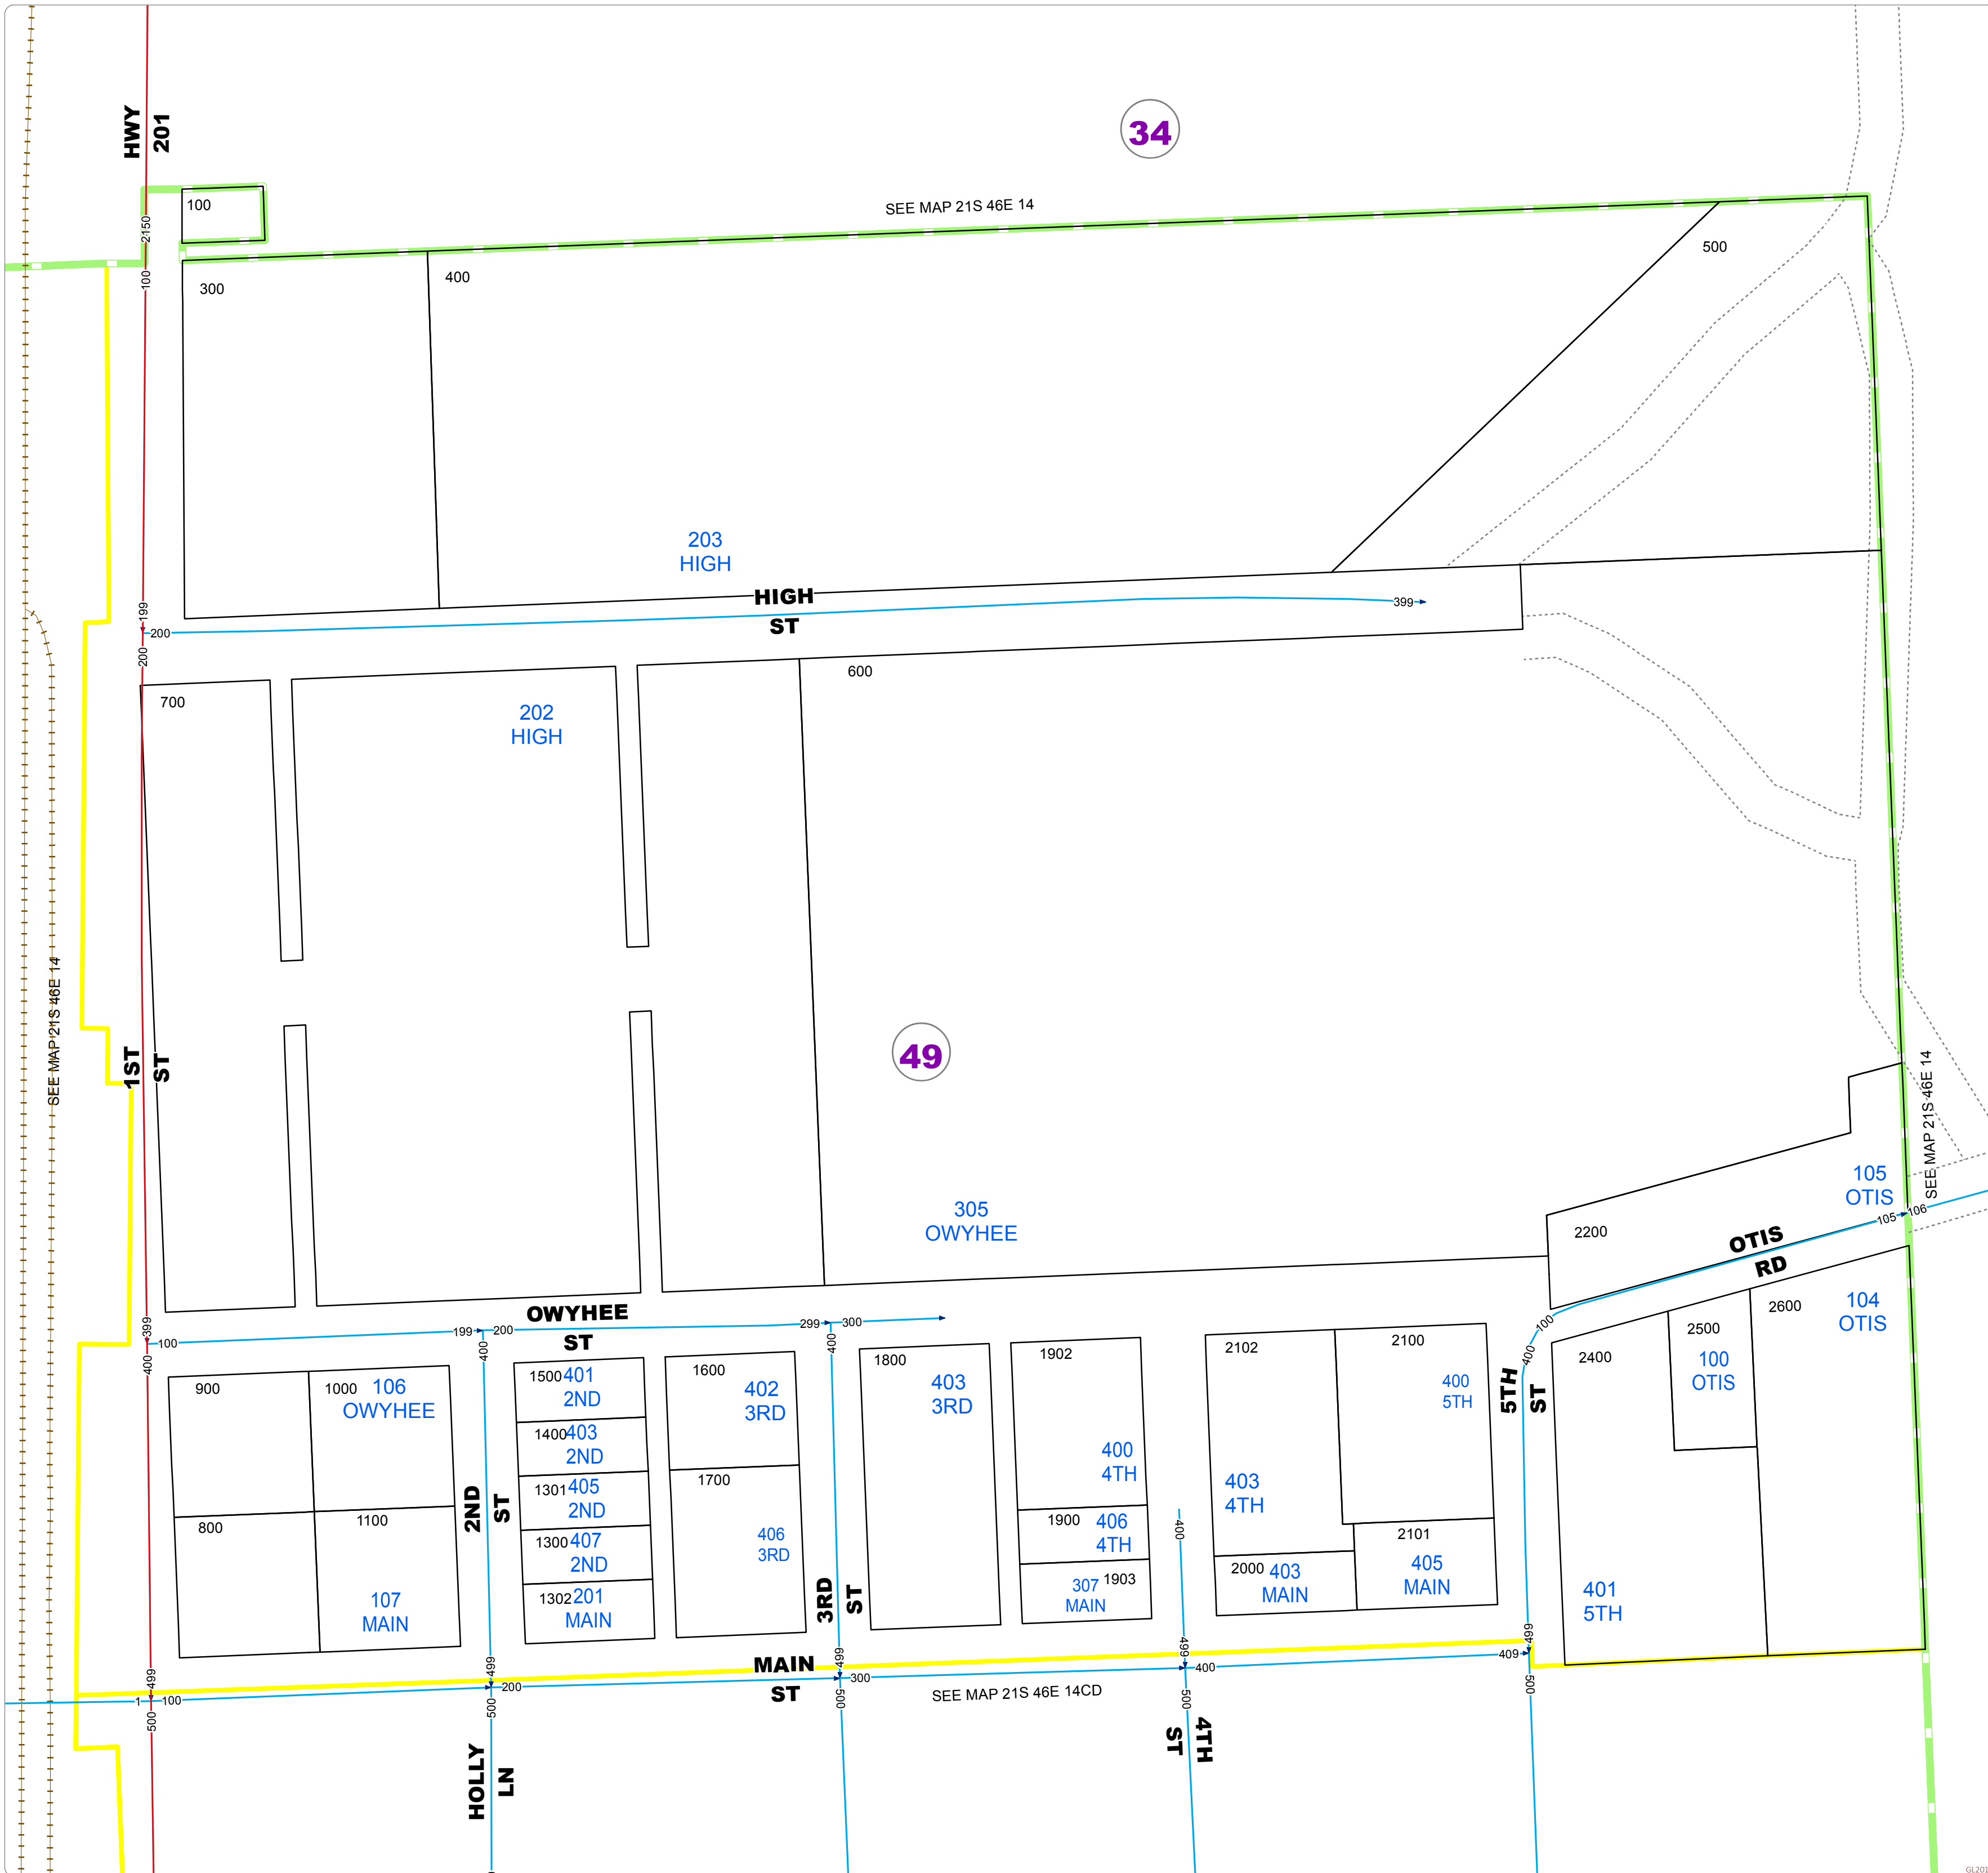

Malheur County Address Map

- Legend
- MapNumberBoundary
 - TAX CODE AREA**
 - 34 - Adrian-Rural
 - 49 - Adrian-City

DISCLAIMER
This information is not intended for use as an address locator and it should be noted that not all county address will be found. Parcels containing multiple addresses may only display a single address as recorded in the Assessor's database. This public information should be accepted and used by the recipient with the understanding that the data received from multiple sources was developed and collected for assessment purpose only.

21S46E14CA