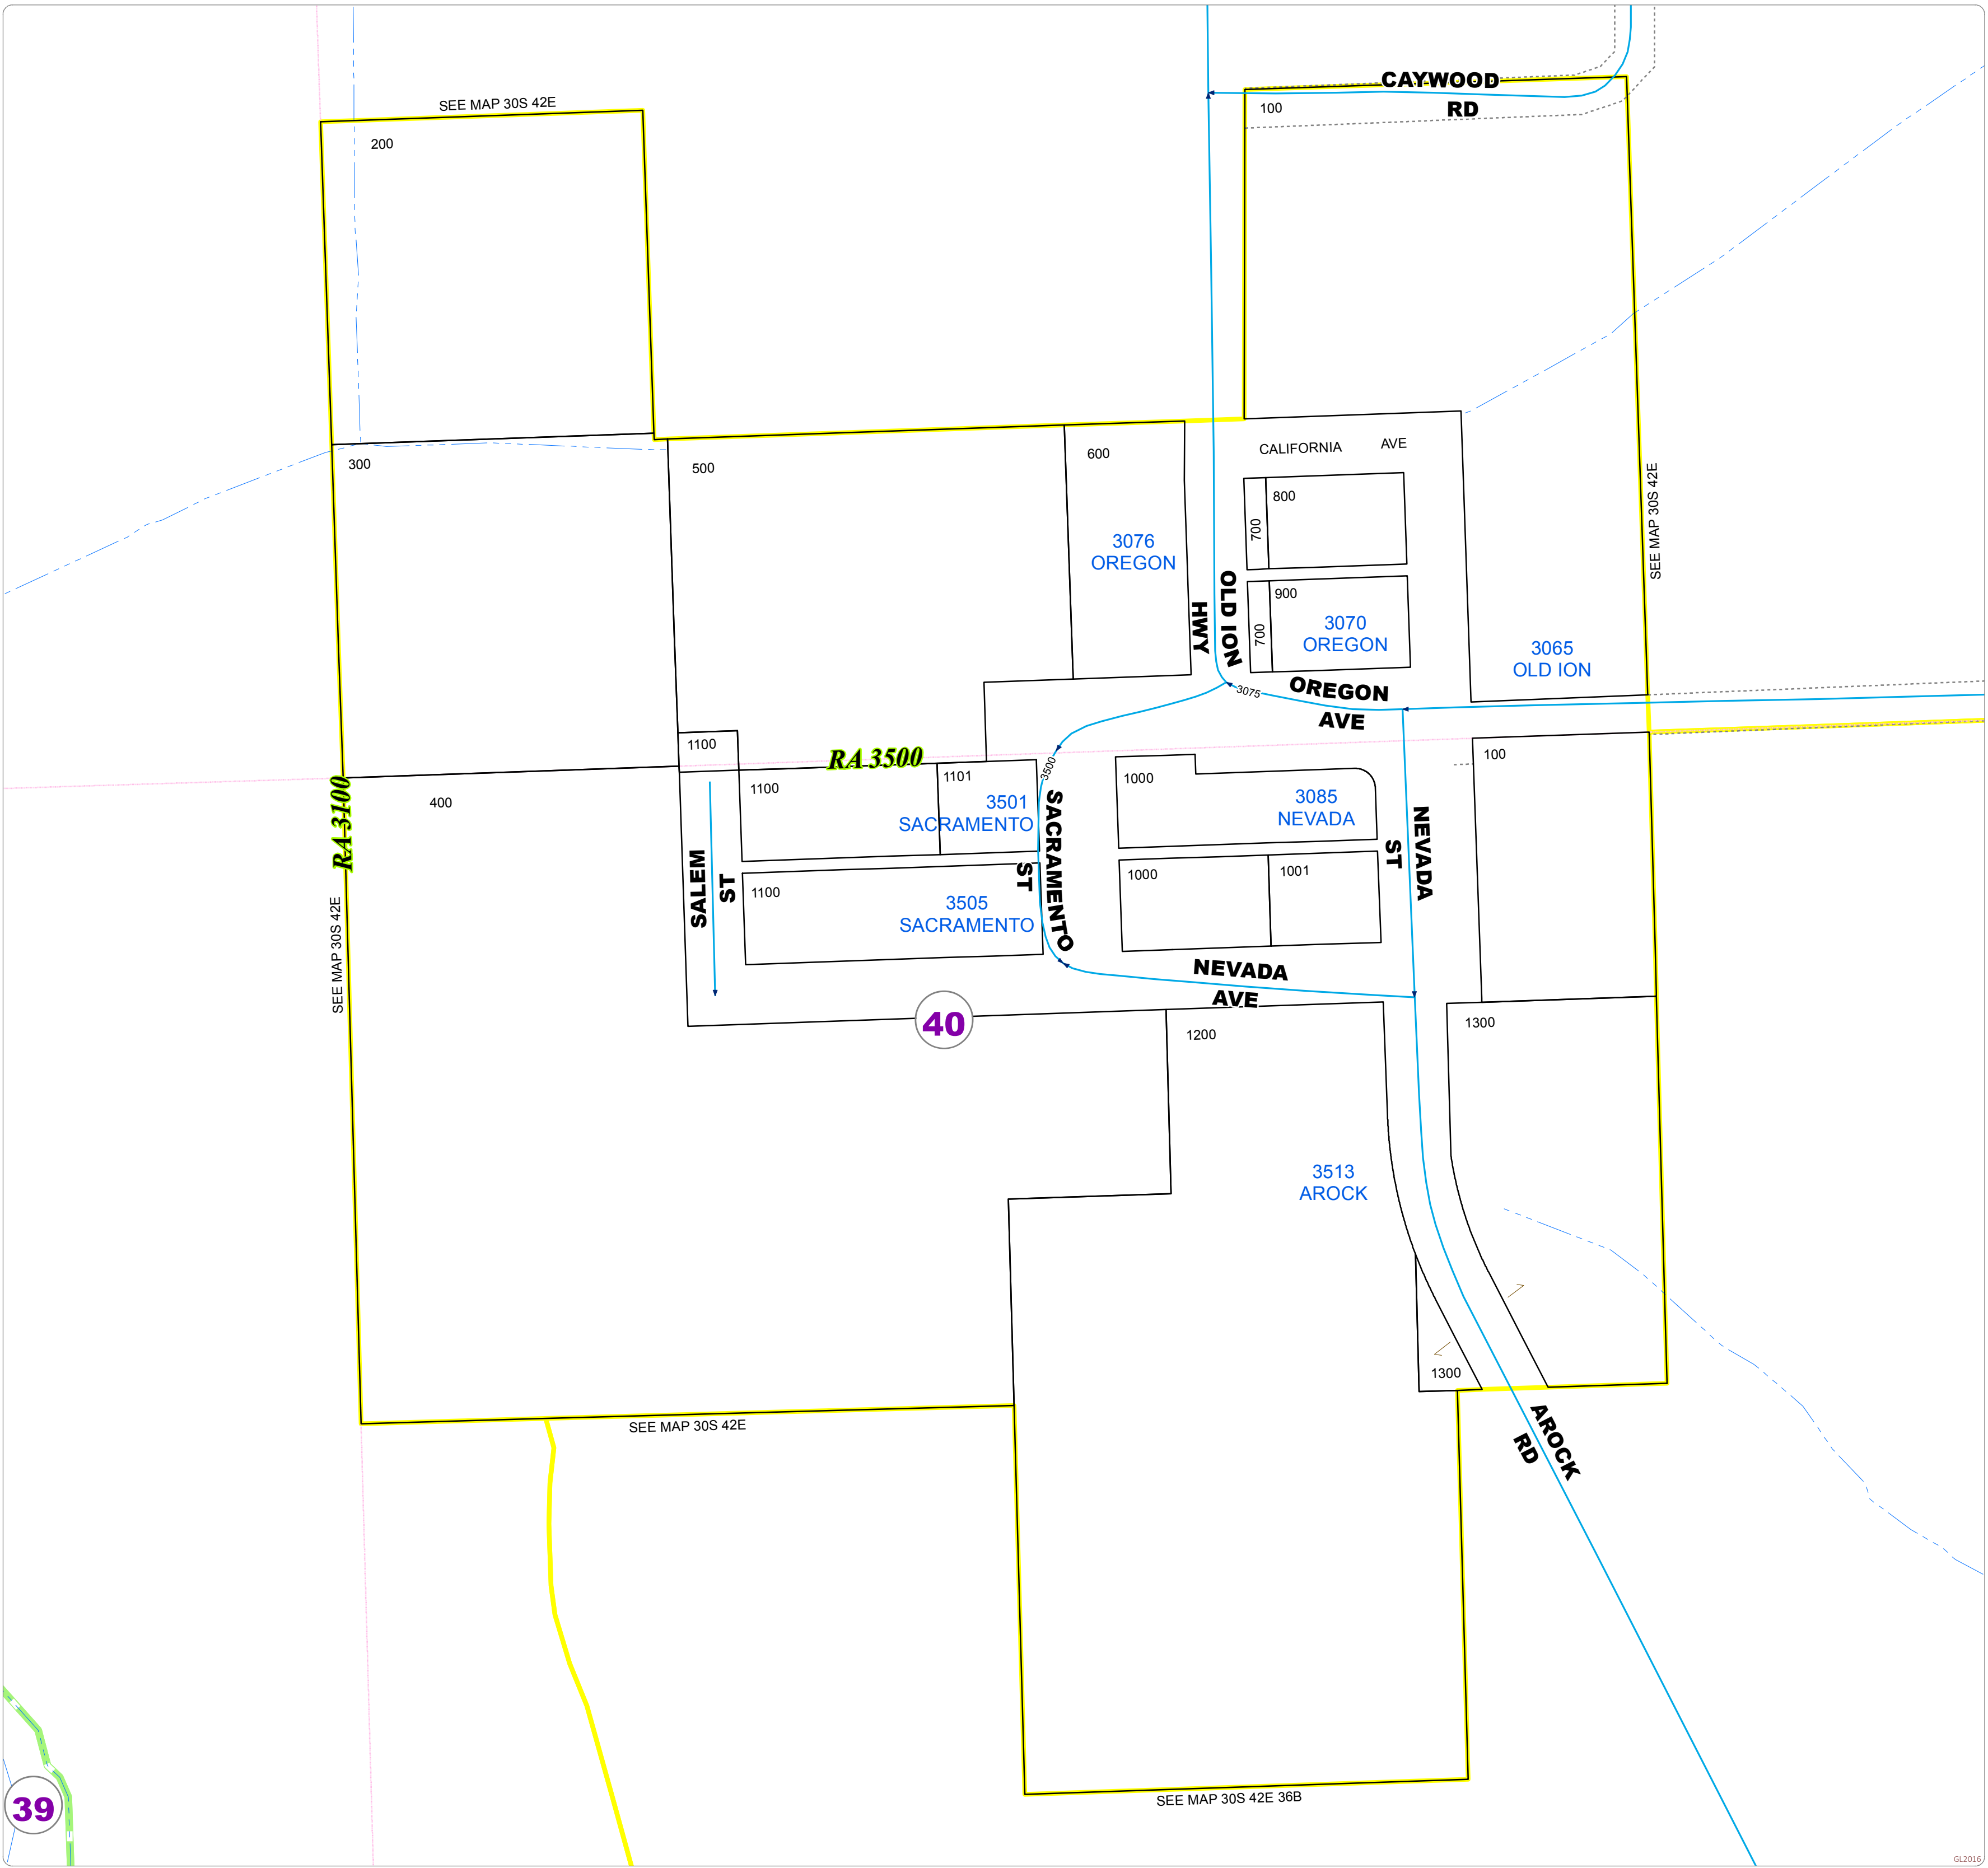

Malheur County Address Map

- Legend
- MapNumberBoundary
 - TAX CODE AREA**
 - 39 - Arock Area / Burns Junction
 - 40 - Arock

DISCLAIMER
 This information is not intended for use as an address locator and it should be noted that not all county address will be found. Parcels containing multiple addresses may only display a single address as recorded in the Assessor's database. This public information should be accepted and used by the recipient with the understanding that the data received from multiple sources was developed and collected for **assessment purpose only**.

39

30S42E36BB

GL2015