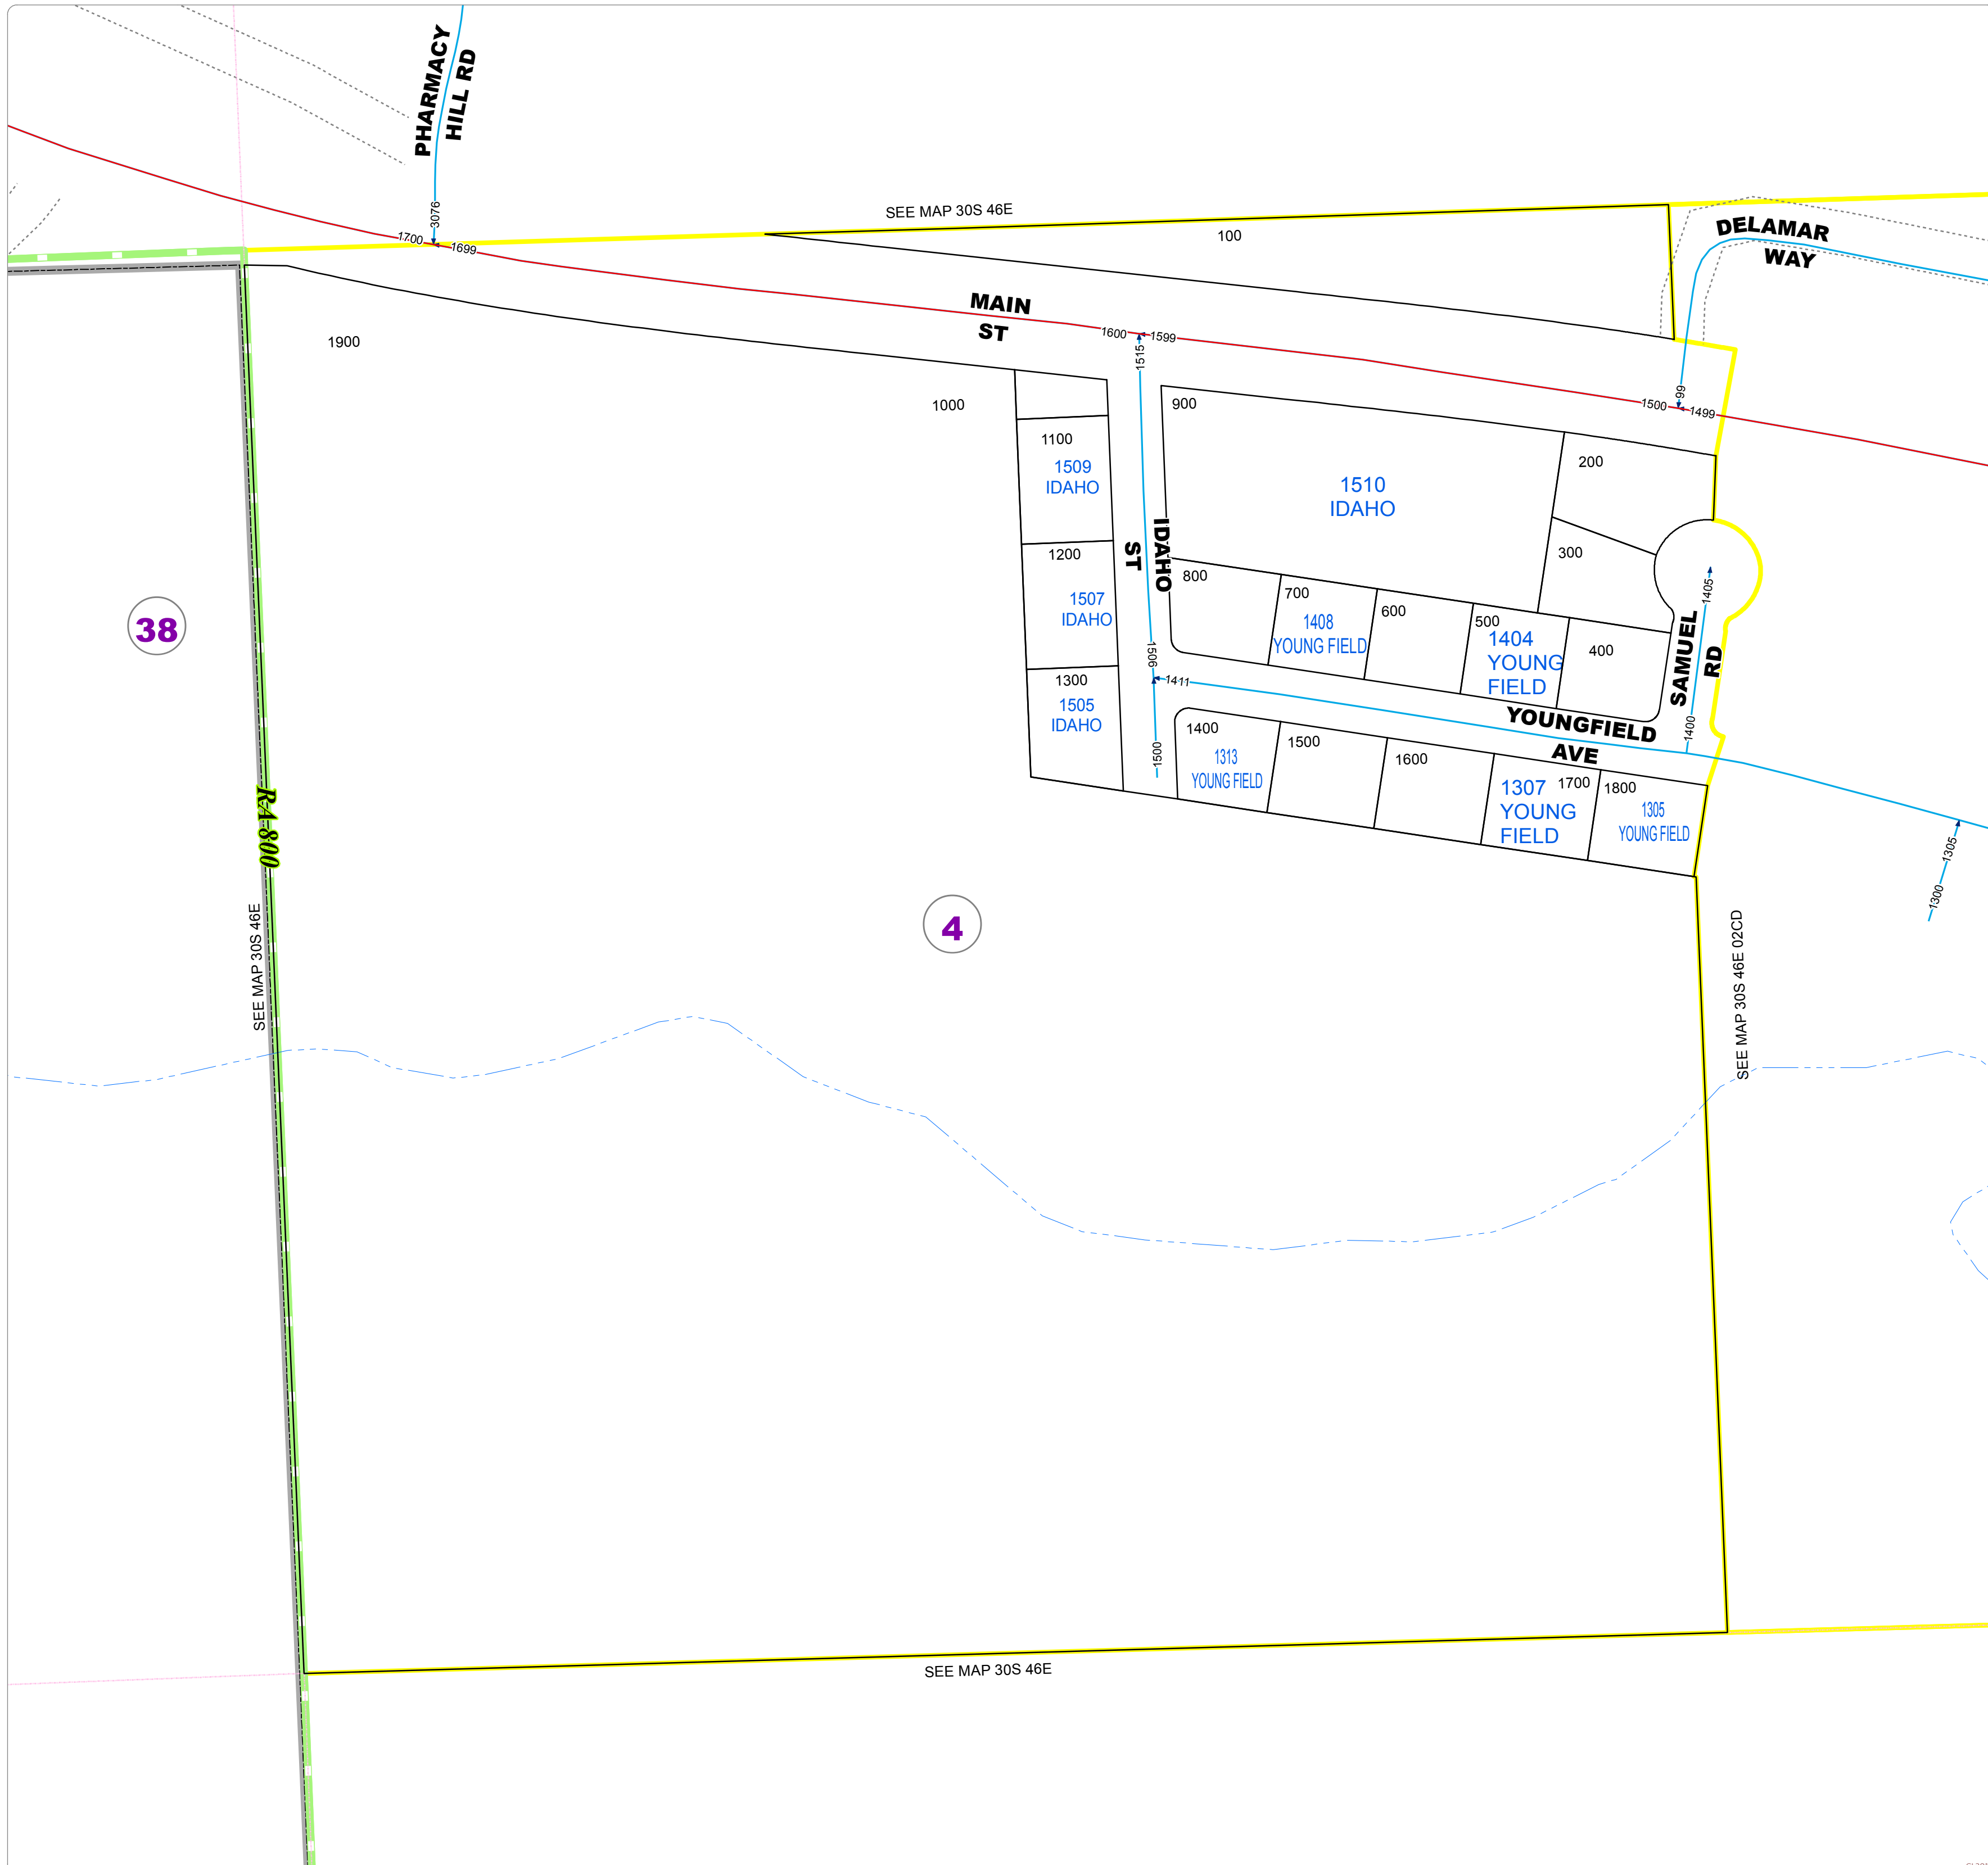

Malheur County Address Map

- Legend
- Jordan Valley Address Grid
 - MapNumberBoundary
 - TAX CODE AREA**
 - 38 - Jordan Valley-Rural
 - 4 - Jordan Valley-City

DISCLAIMER
This information is not intended for use as an address locator and it should be noted that not all county address will be found. Parcels containing multiple addresses may only display a single address as recorded in the Assessor's database. This public information should be accepted and used by the recipient with the understanding that the data received from multiple sources was developed and collected for **assessment purpose only**.

30S46E02CC