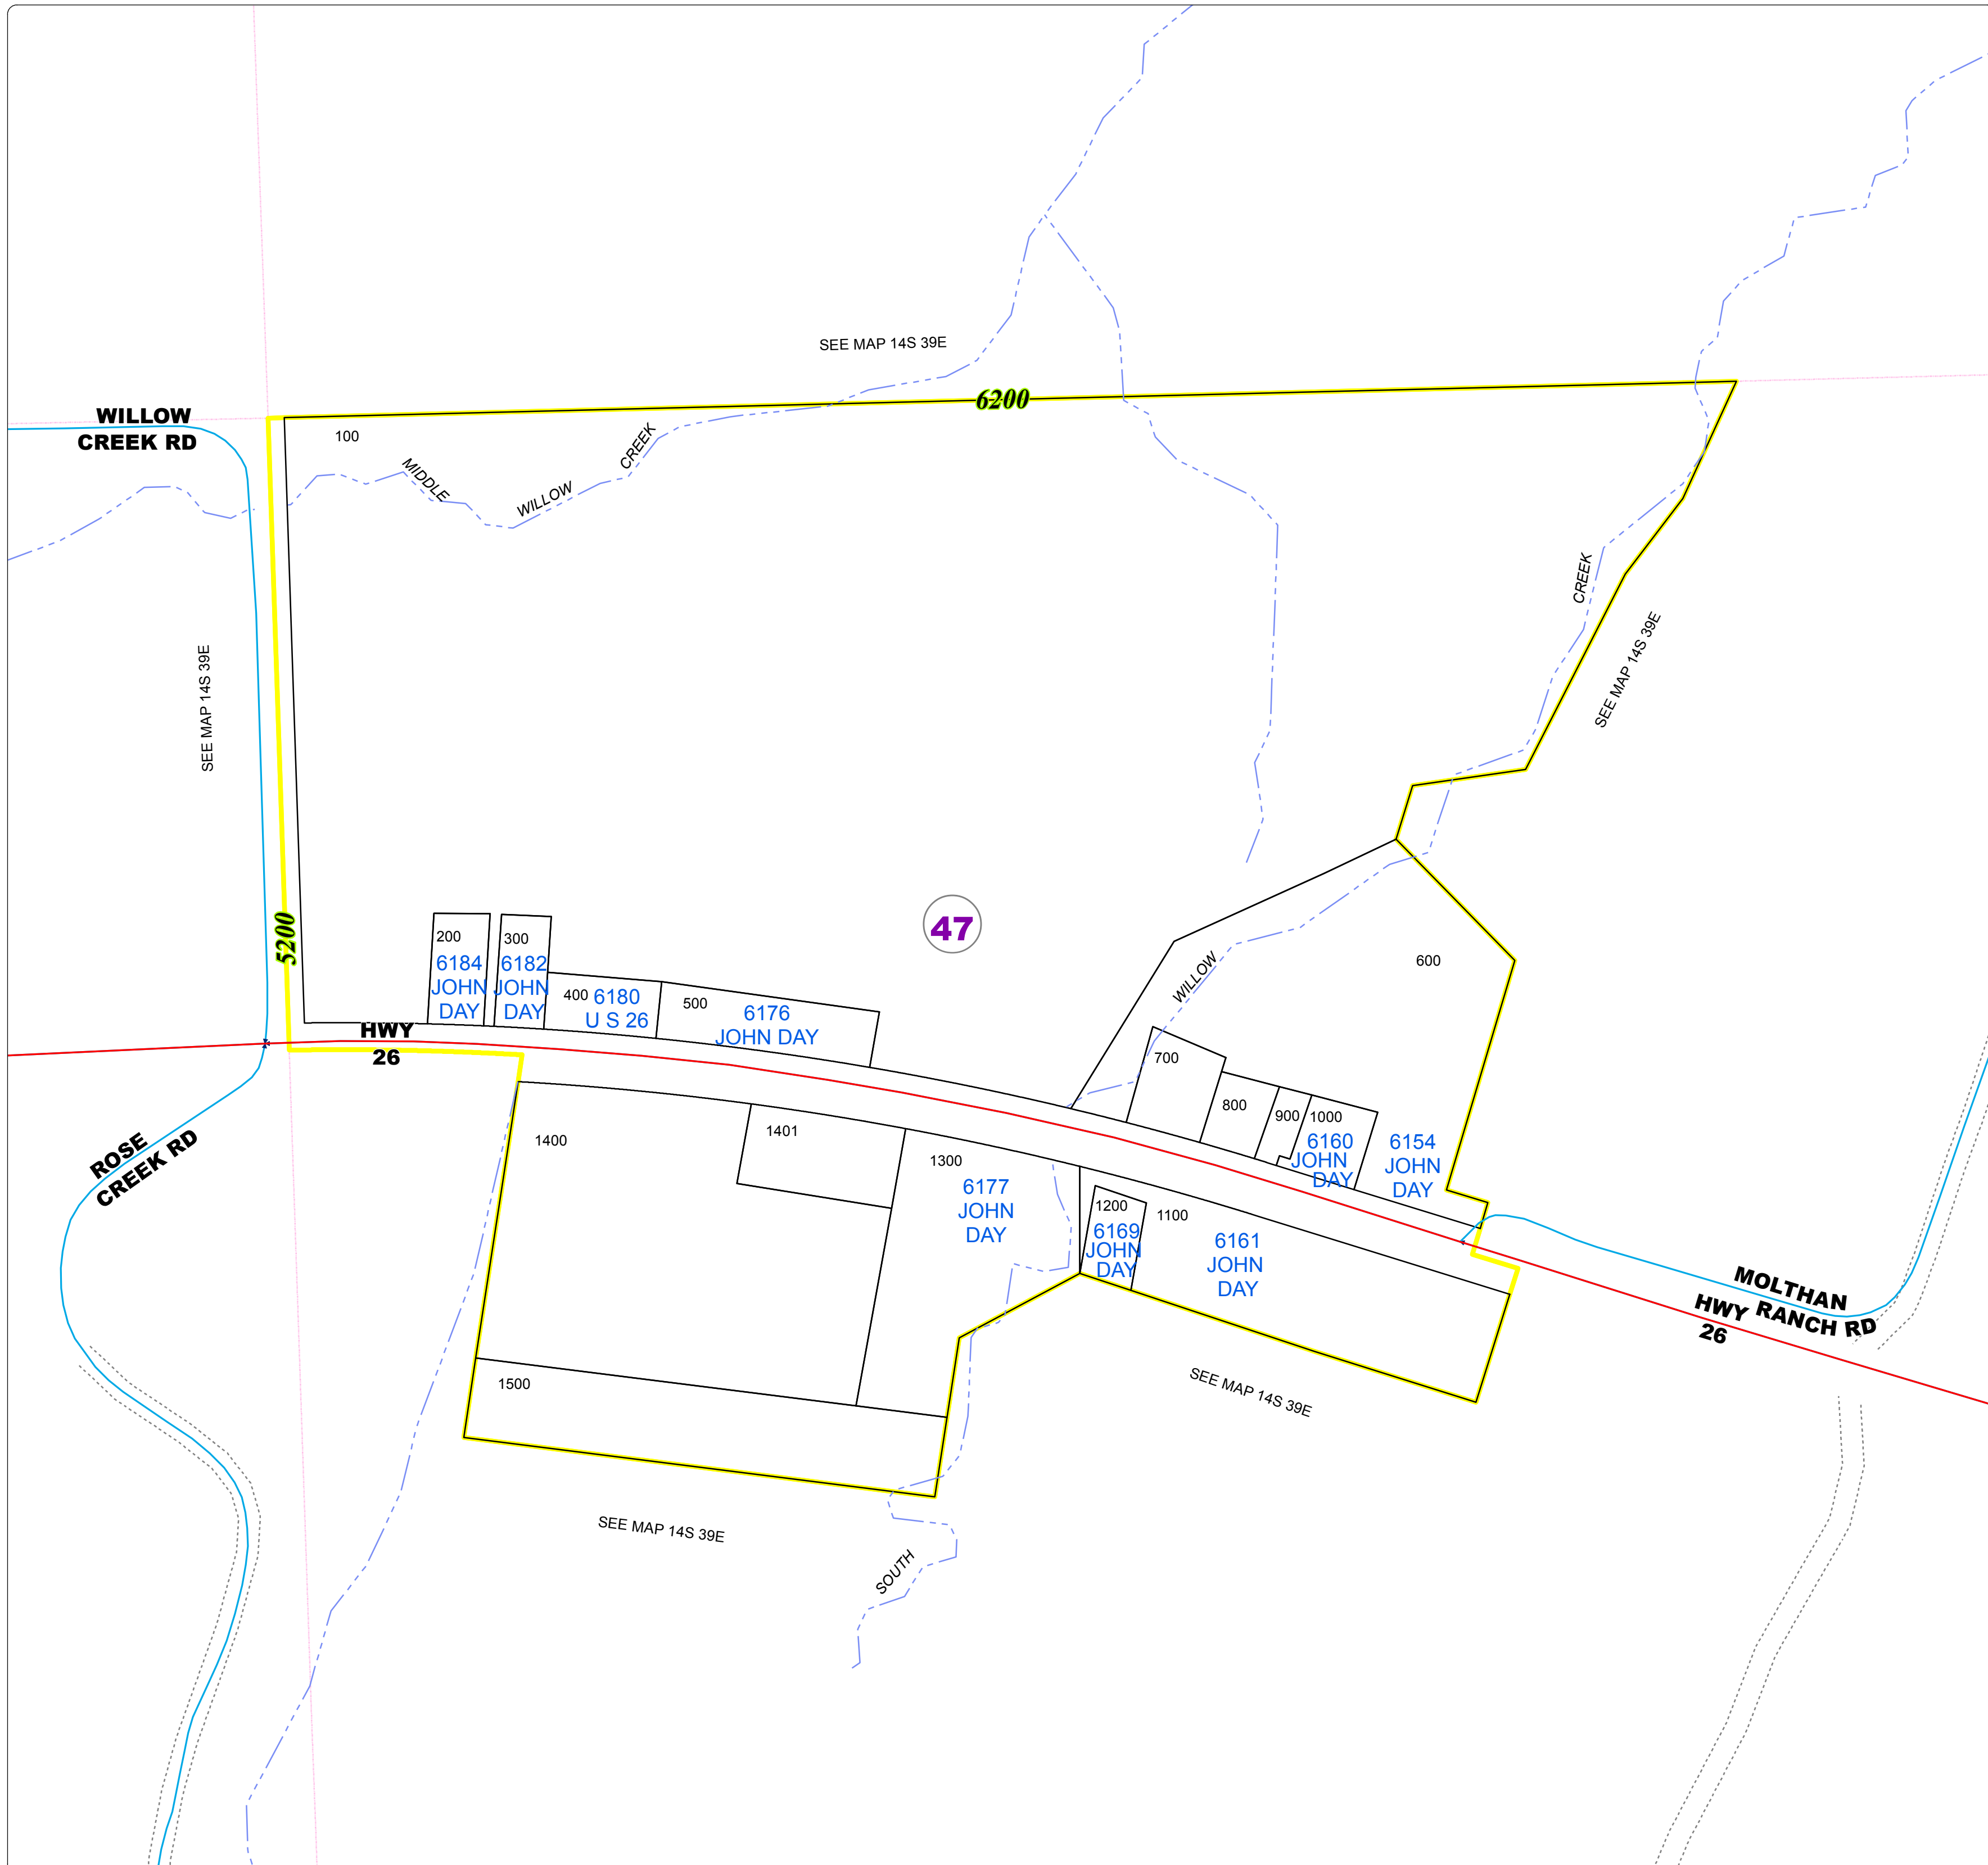

Malheur County Address Map

Legend

- MapNumberBoundary
- TAX CODE AREA**
- 47 - Ironside-City

DISCLAIMER
This information is not intended for use as an address locator and it should be noted that not all county address will be found. Parcels containing multiple addresses may only display a single address as recorded in the Assessor's database. This public information should be accepted and used by the recipient with the understanding that the data received from multiple sources was developed and collected for assessment purpose only.
GL2016

14S39E28B