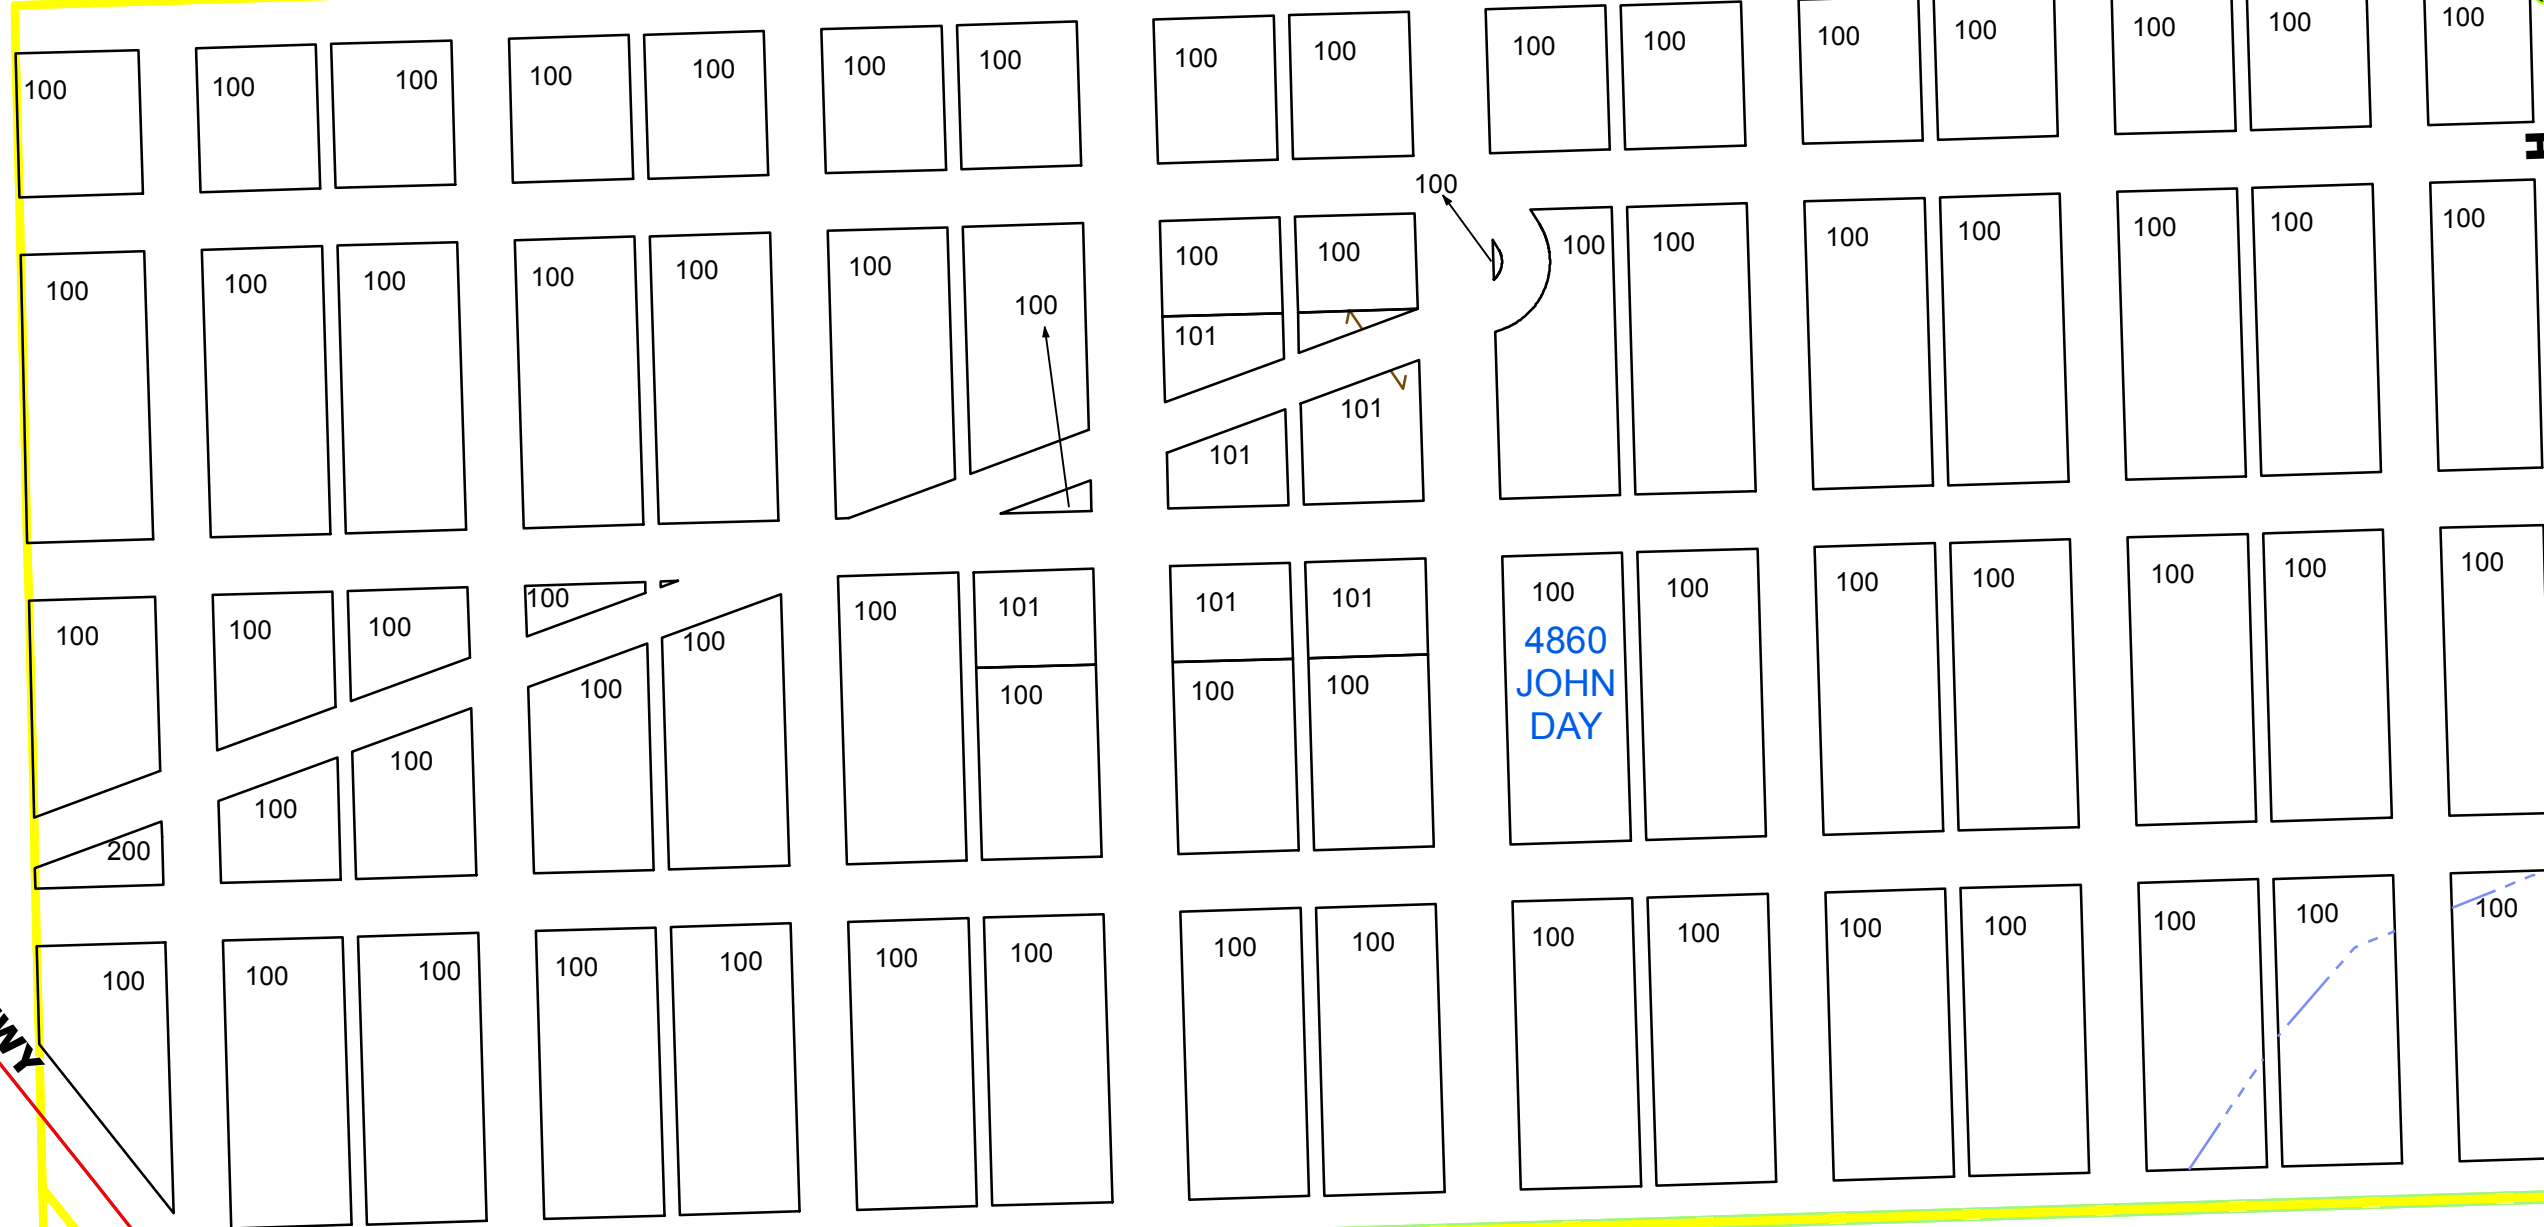

Malheur County Address Map

Legend

MapNumberBoundary

TAX CODE AREA

- 43 - Vale Rural-Willowcreek
- 9 - Jamieson / Brogan-Rural

SEE MAP 16S 43E 25

**11TH
AVE E**

4900

700

2400

SEE MAP 16S 43E 36

9

SEE MAP 16S 43E 36

**HWY
26**

SEE MAP 16S 43E 36D

**0072
H
ROAD**

SEE MAP 16S 44E

DISCLAIMER
This information is not intended for use as an address locator and it should be noted that not all county address will be found. Parcels containing multiple addresses may only display a single address as recorded in the Assessor's database. This public information should be accepted and used by the recipient with the understanding that the data received from multiple sources was developed and collected for **assessment purpose only**.
01/2016

16S43E36A