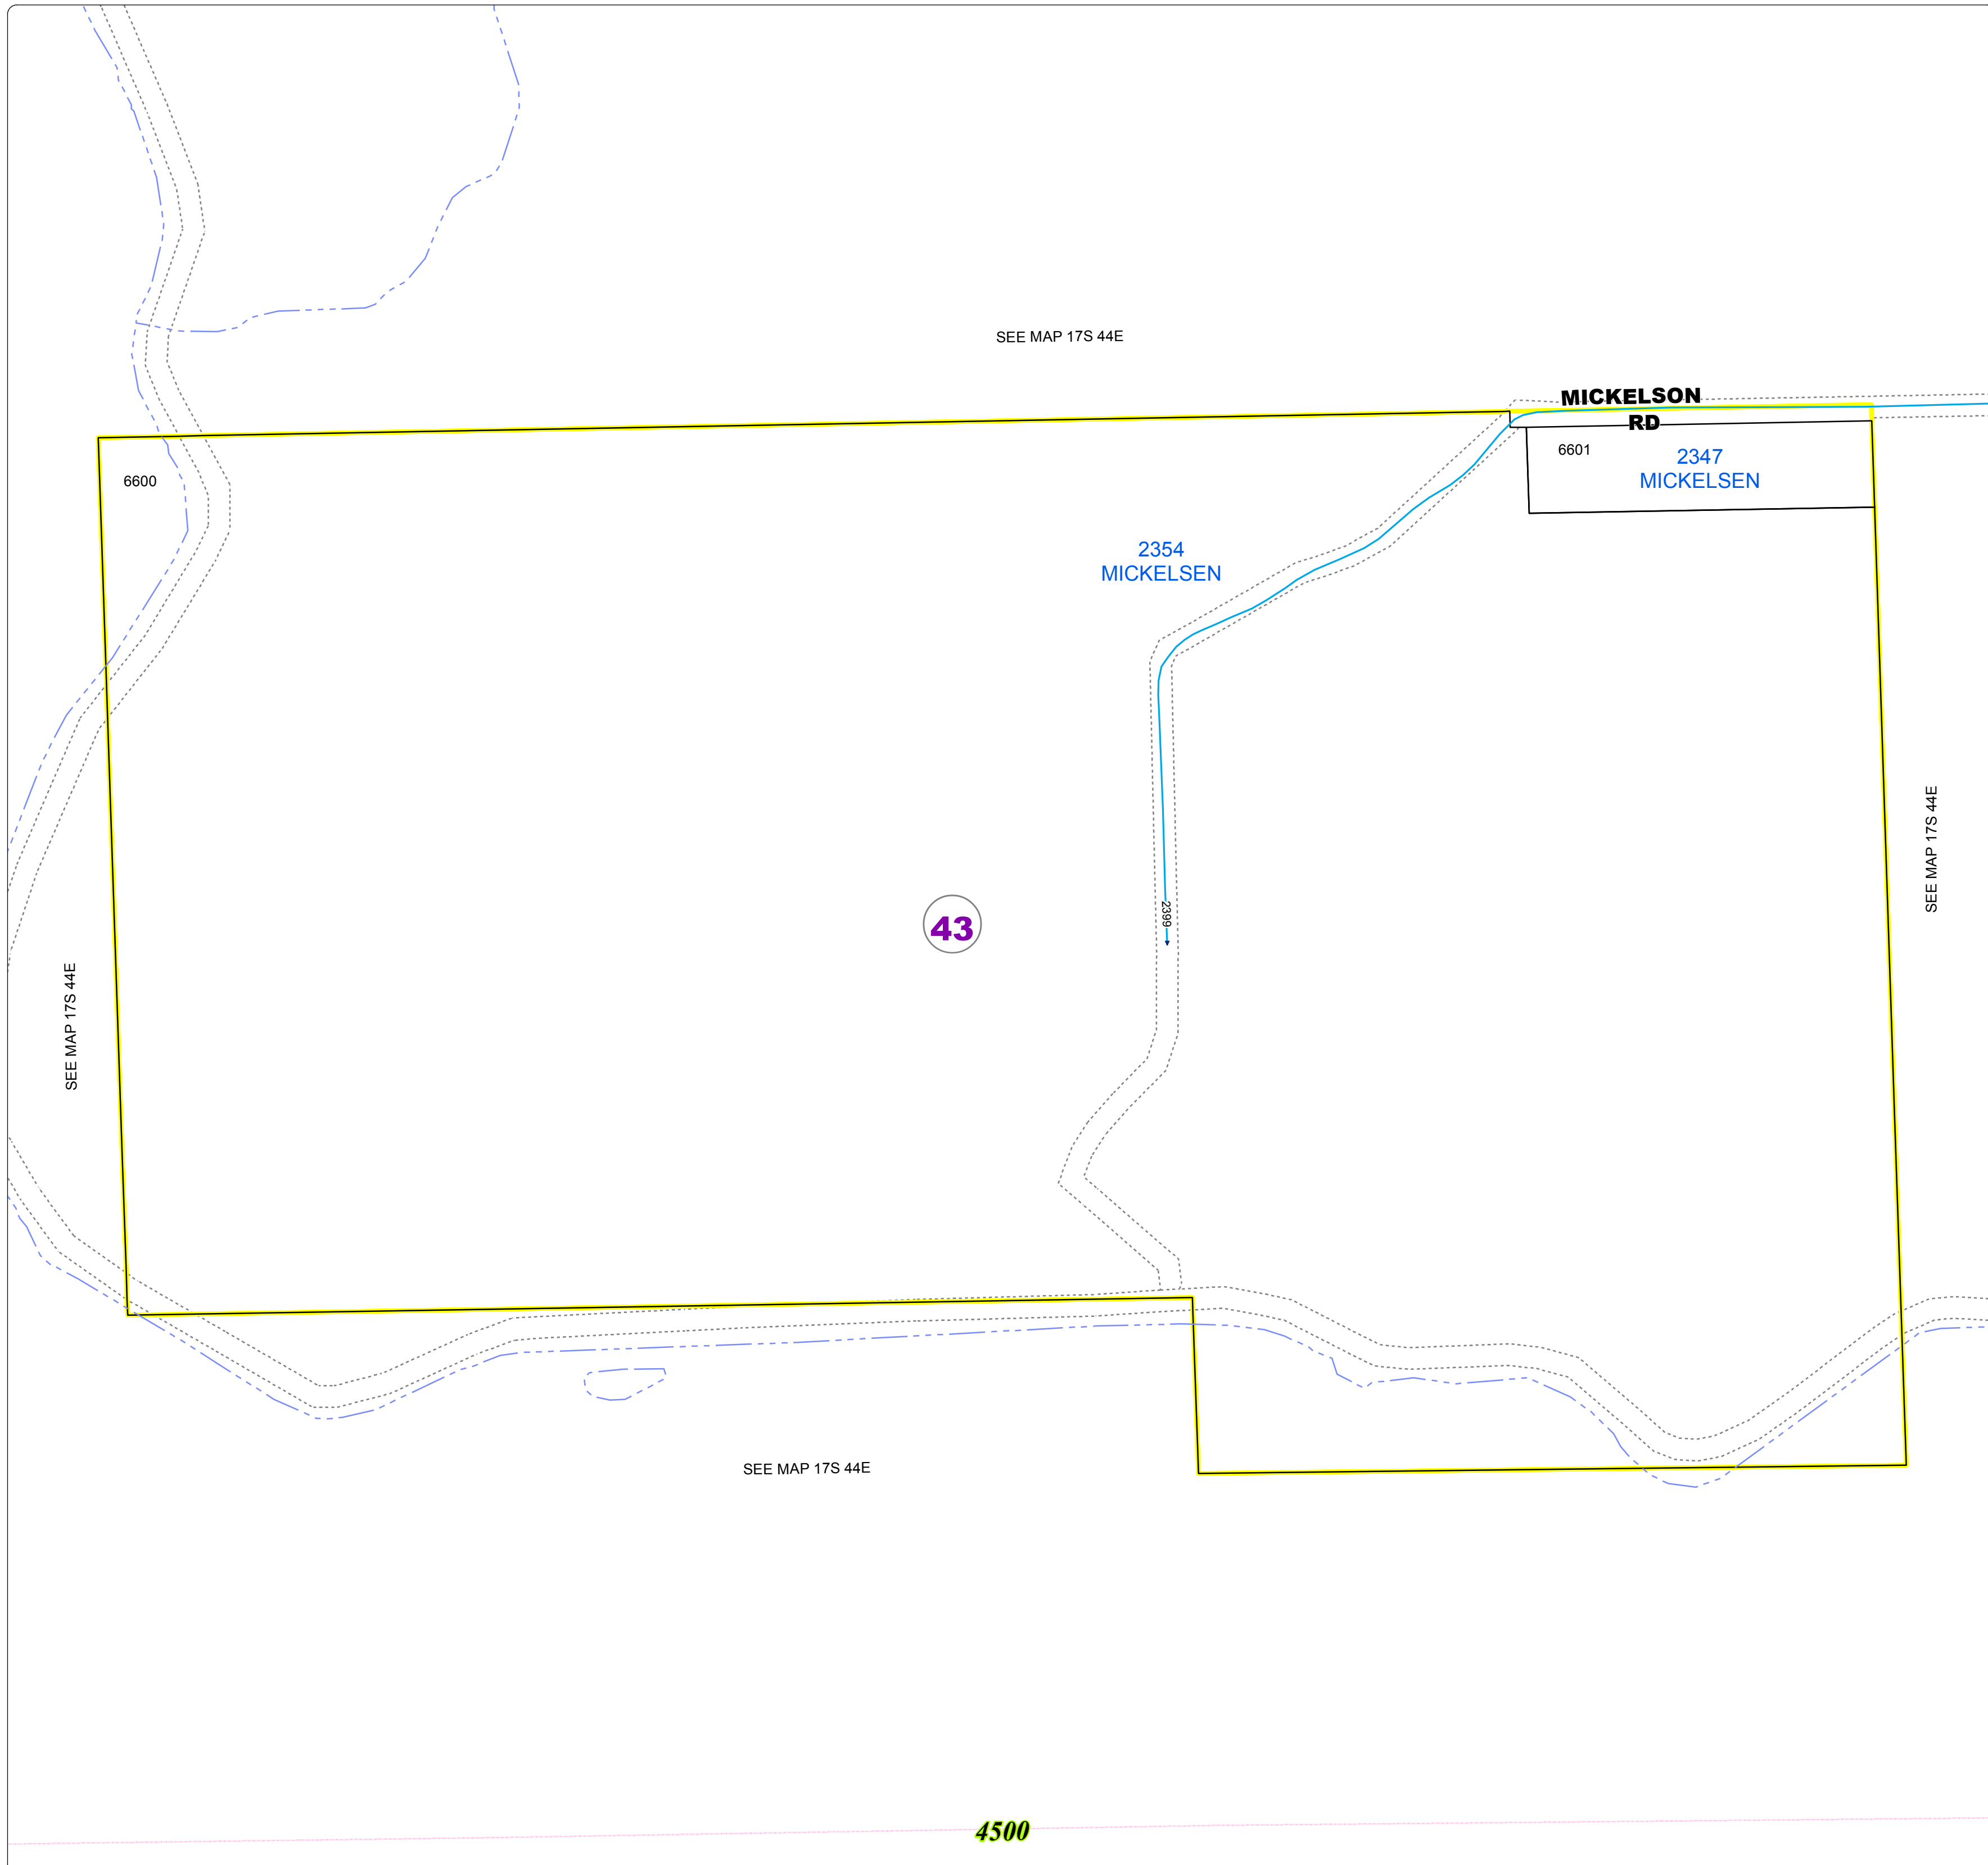

Malheur County Address Map

Legend

 MapNumberBoundary

TAX CODE AREA

 43 - Vale Rural-Willowcreek

DISCLAIMER
This information is not intended for use as an address locator and it should be noted that not all county address will be found. Parcels containing multiple addresses may only display a single address as recorded in the Assessor's database. This public information should be accepted and used by the recipient with the understanding that the data received from multiple sources was developed and collected for assessment purpose only.
©2016

17S44ED01