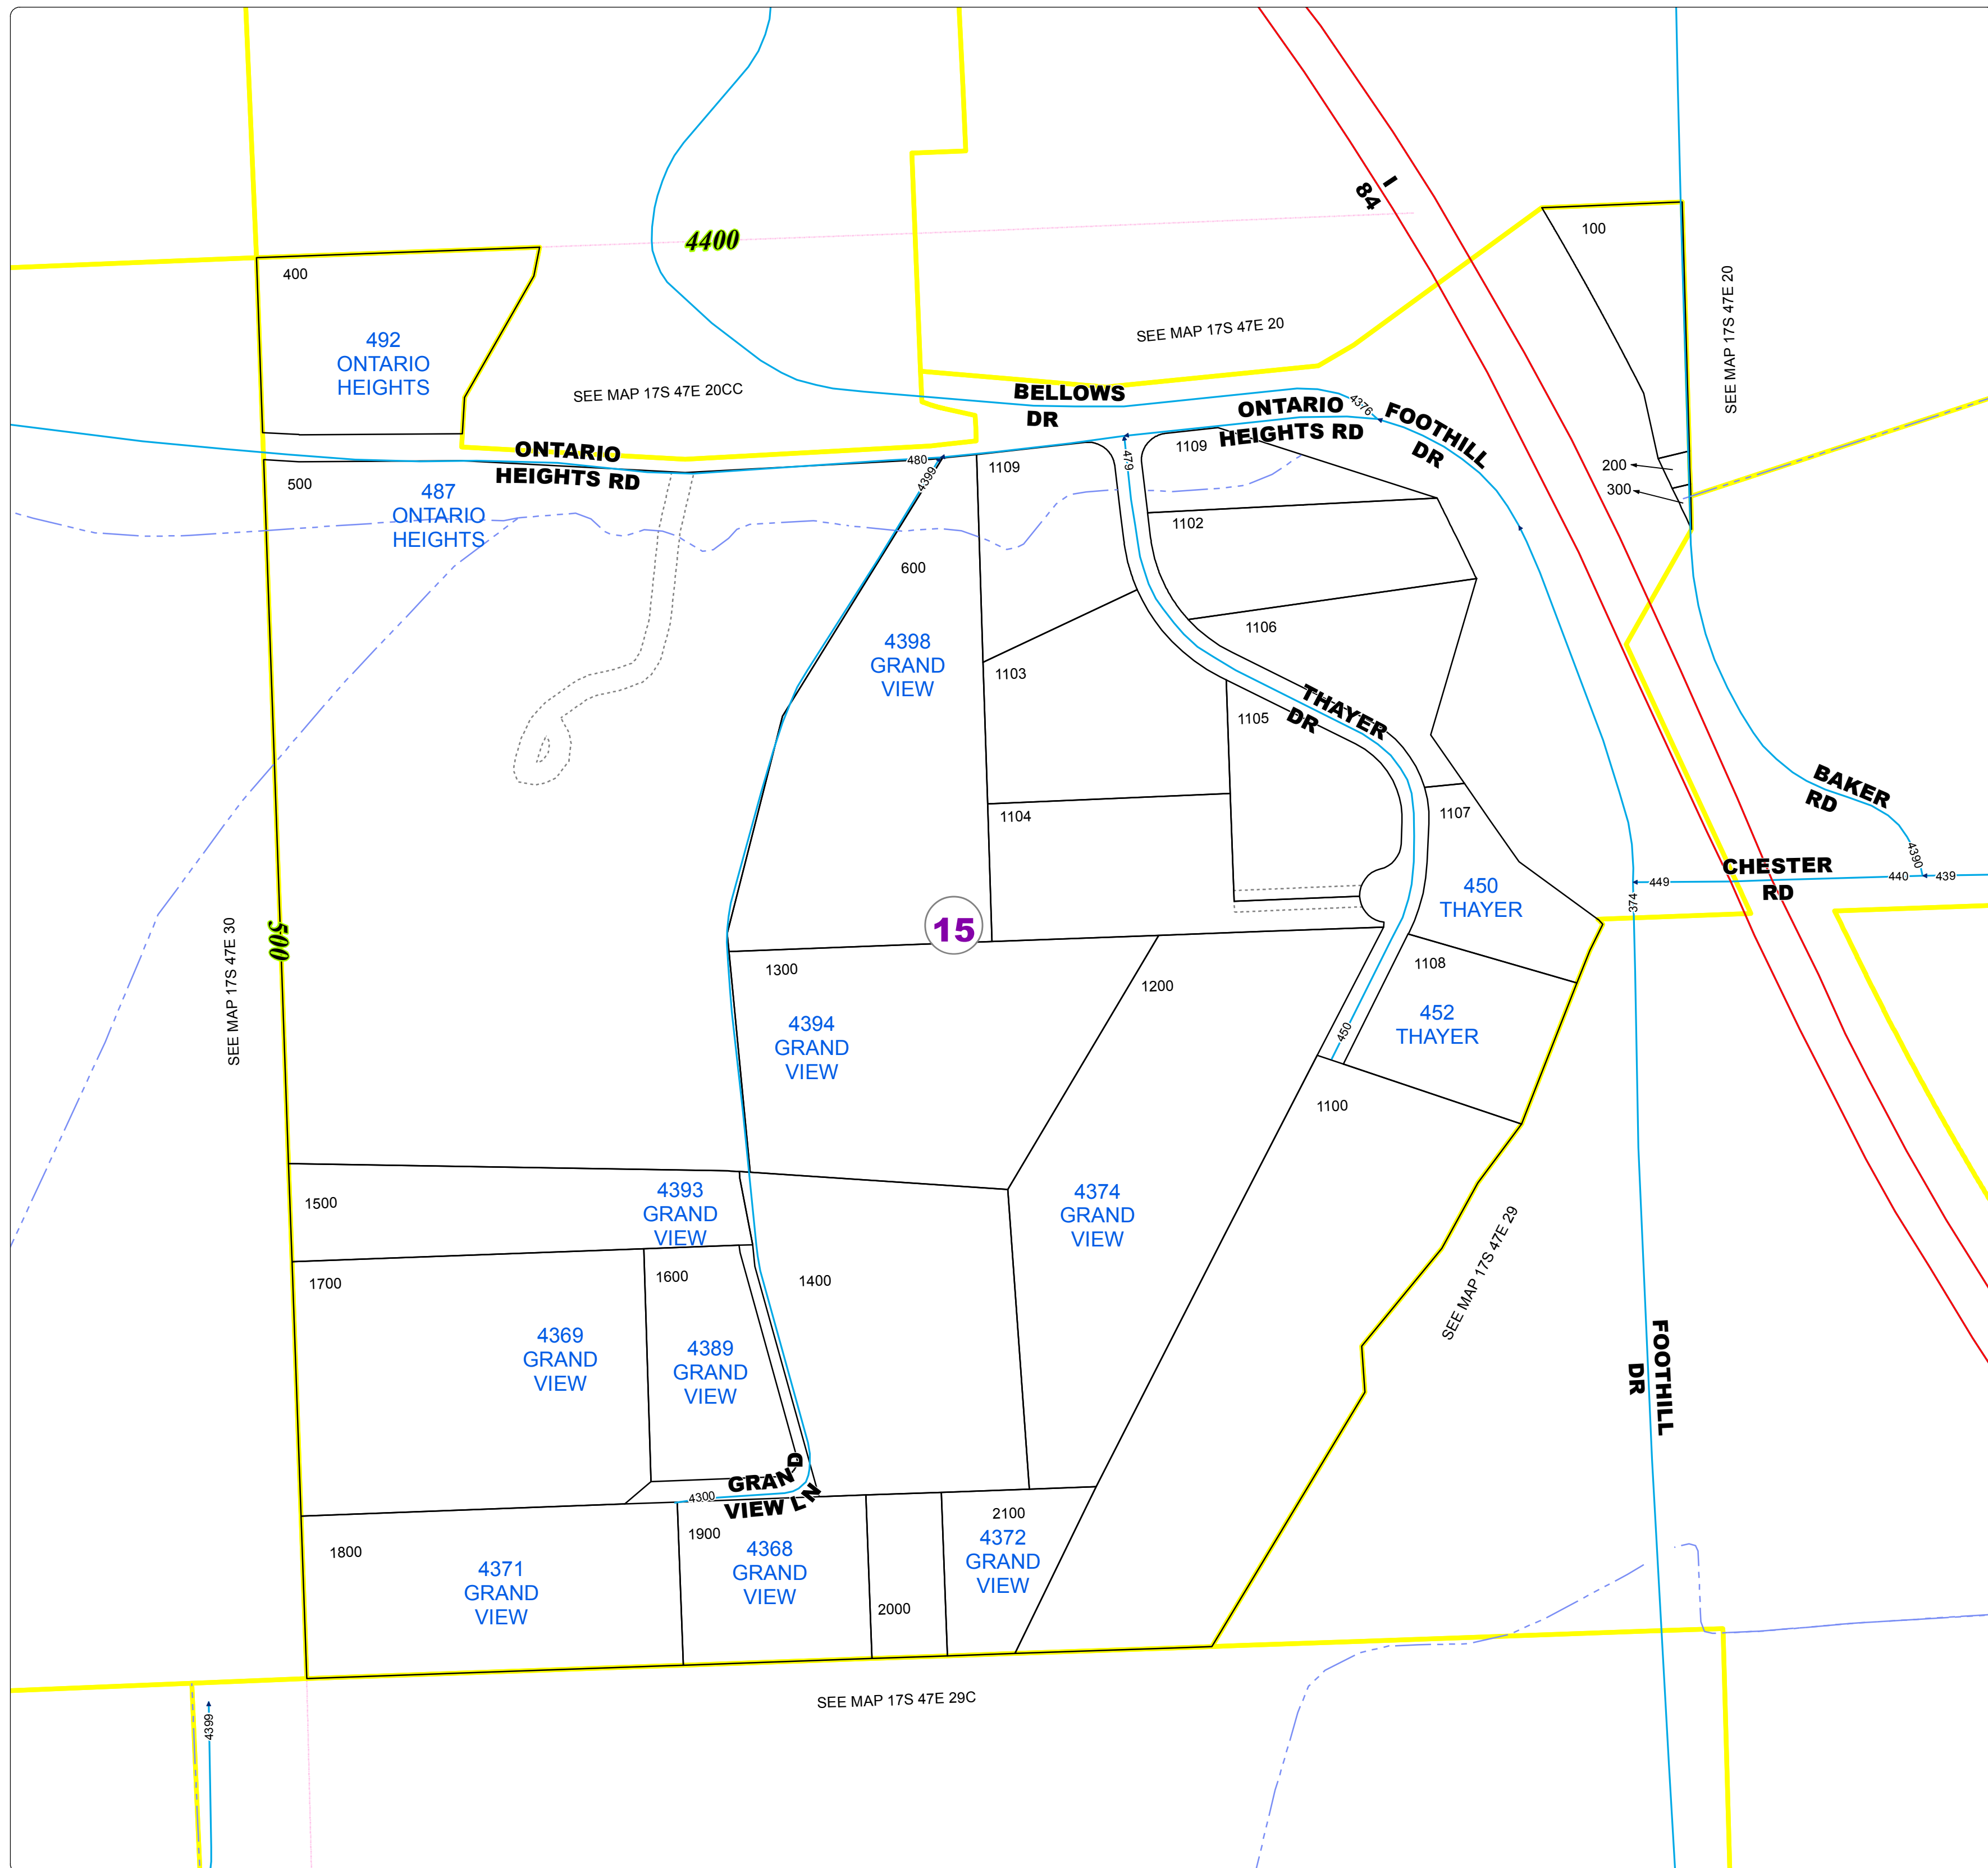

Malheur County Address Map

- Legend
- MapNumberBoundary
 - TAX CODE AREA
 - 15 - Ontario-Rural

DISCLAIMER
This information is not intended for use as an address locator and it should be noted that not all county address will be found. Parcels containing multiple addresses may only display a single address as recorded in the Assessor's database. This public information should be accepted and used by the recipient with the understanding that the data received from multiple sources was developed and collected for assessment purpose only.

17S47E29B