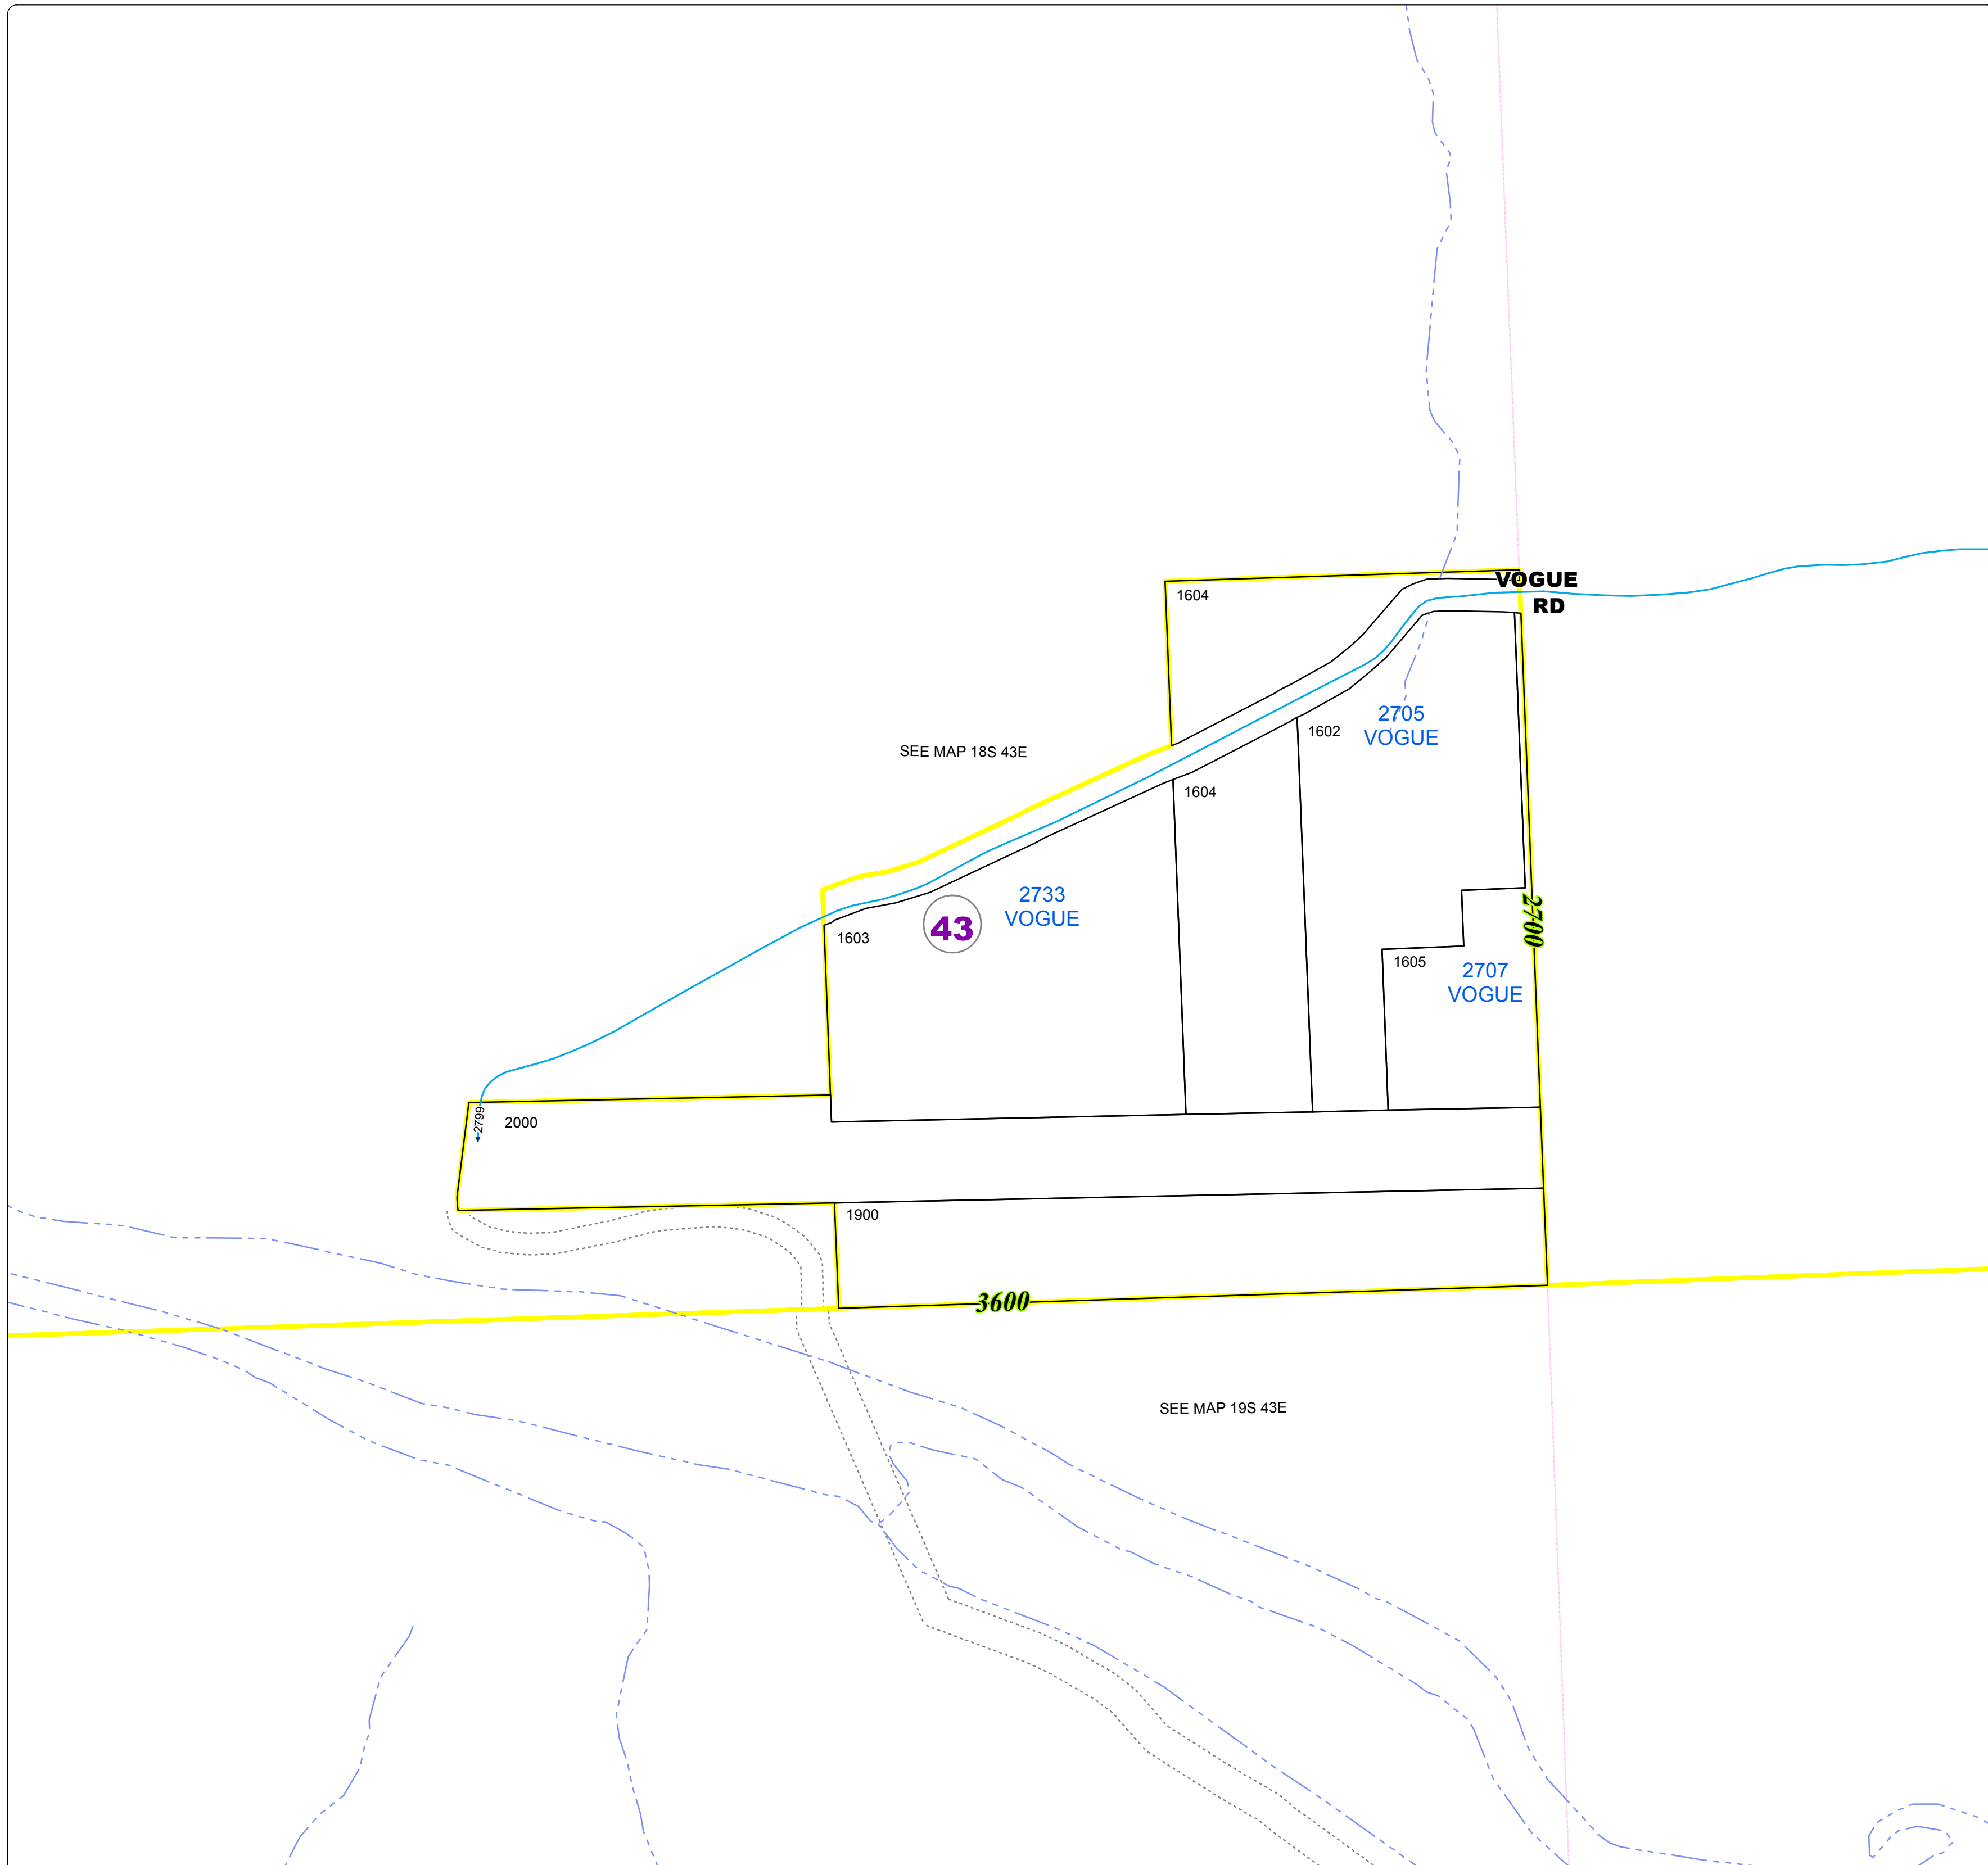

Malheur County Address Map

- Legend
- MapNumberBoundary
 - TAX CODE AREA
 - 43 - Vale Rural-Willowcreek

DISCLAIMER
This information is not intended for use as an address locator and it should be noted that not all county address will be found. Parcels containing multiple addresses may only display a single address as recorded in the Assessor's database. This public information should be accepted and used by the recipient with the understanding that the data received from multiple sources was developed and collected for **assessment purpose only**.
GI.2016

18S43ED01