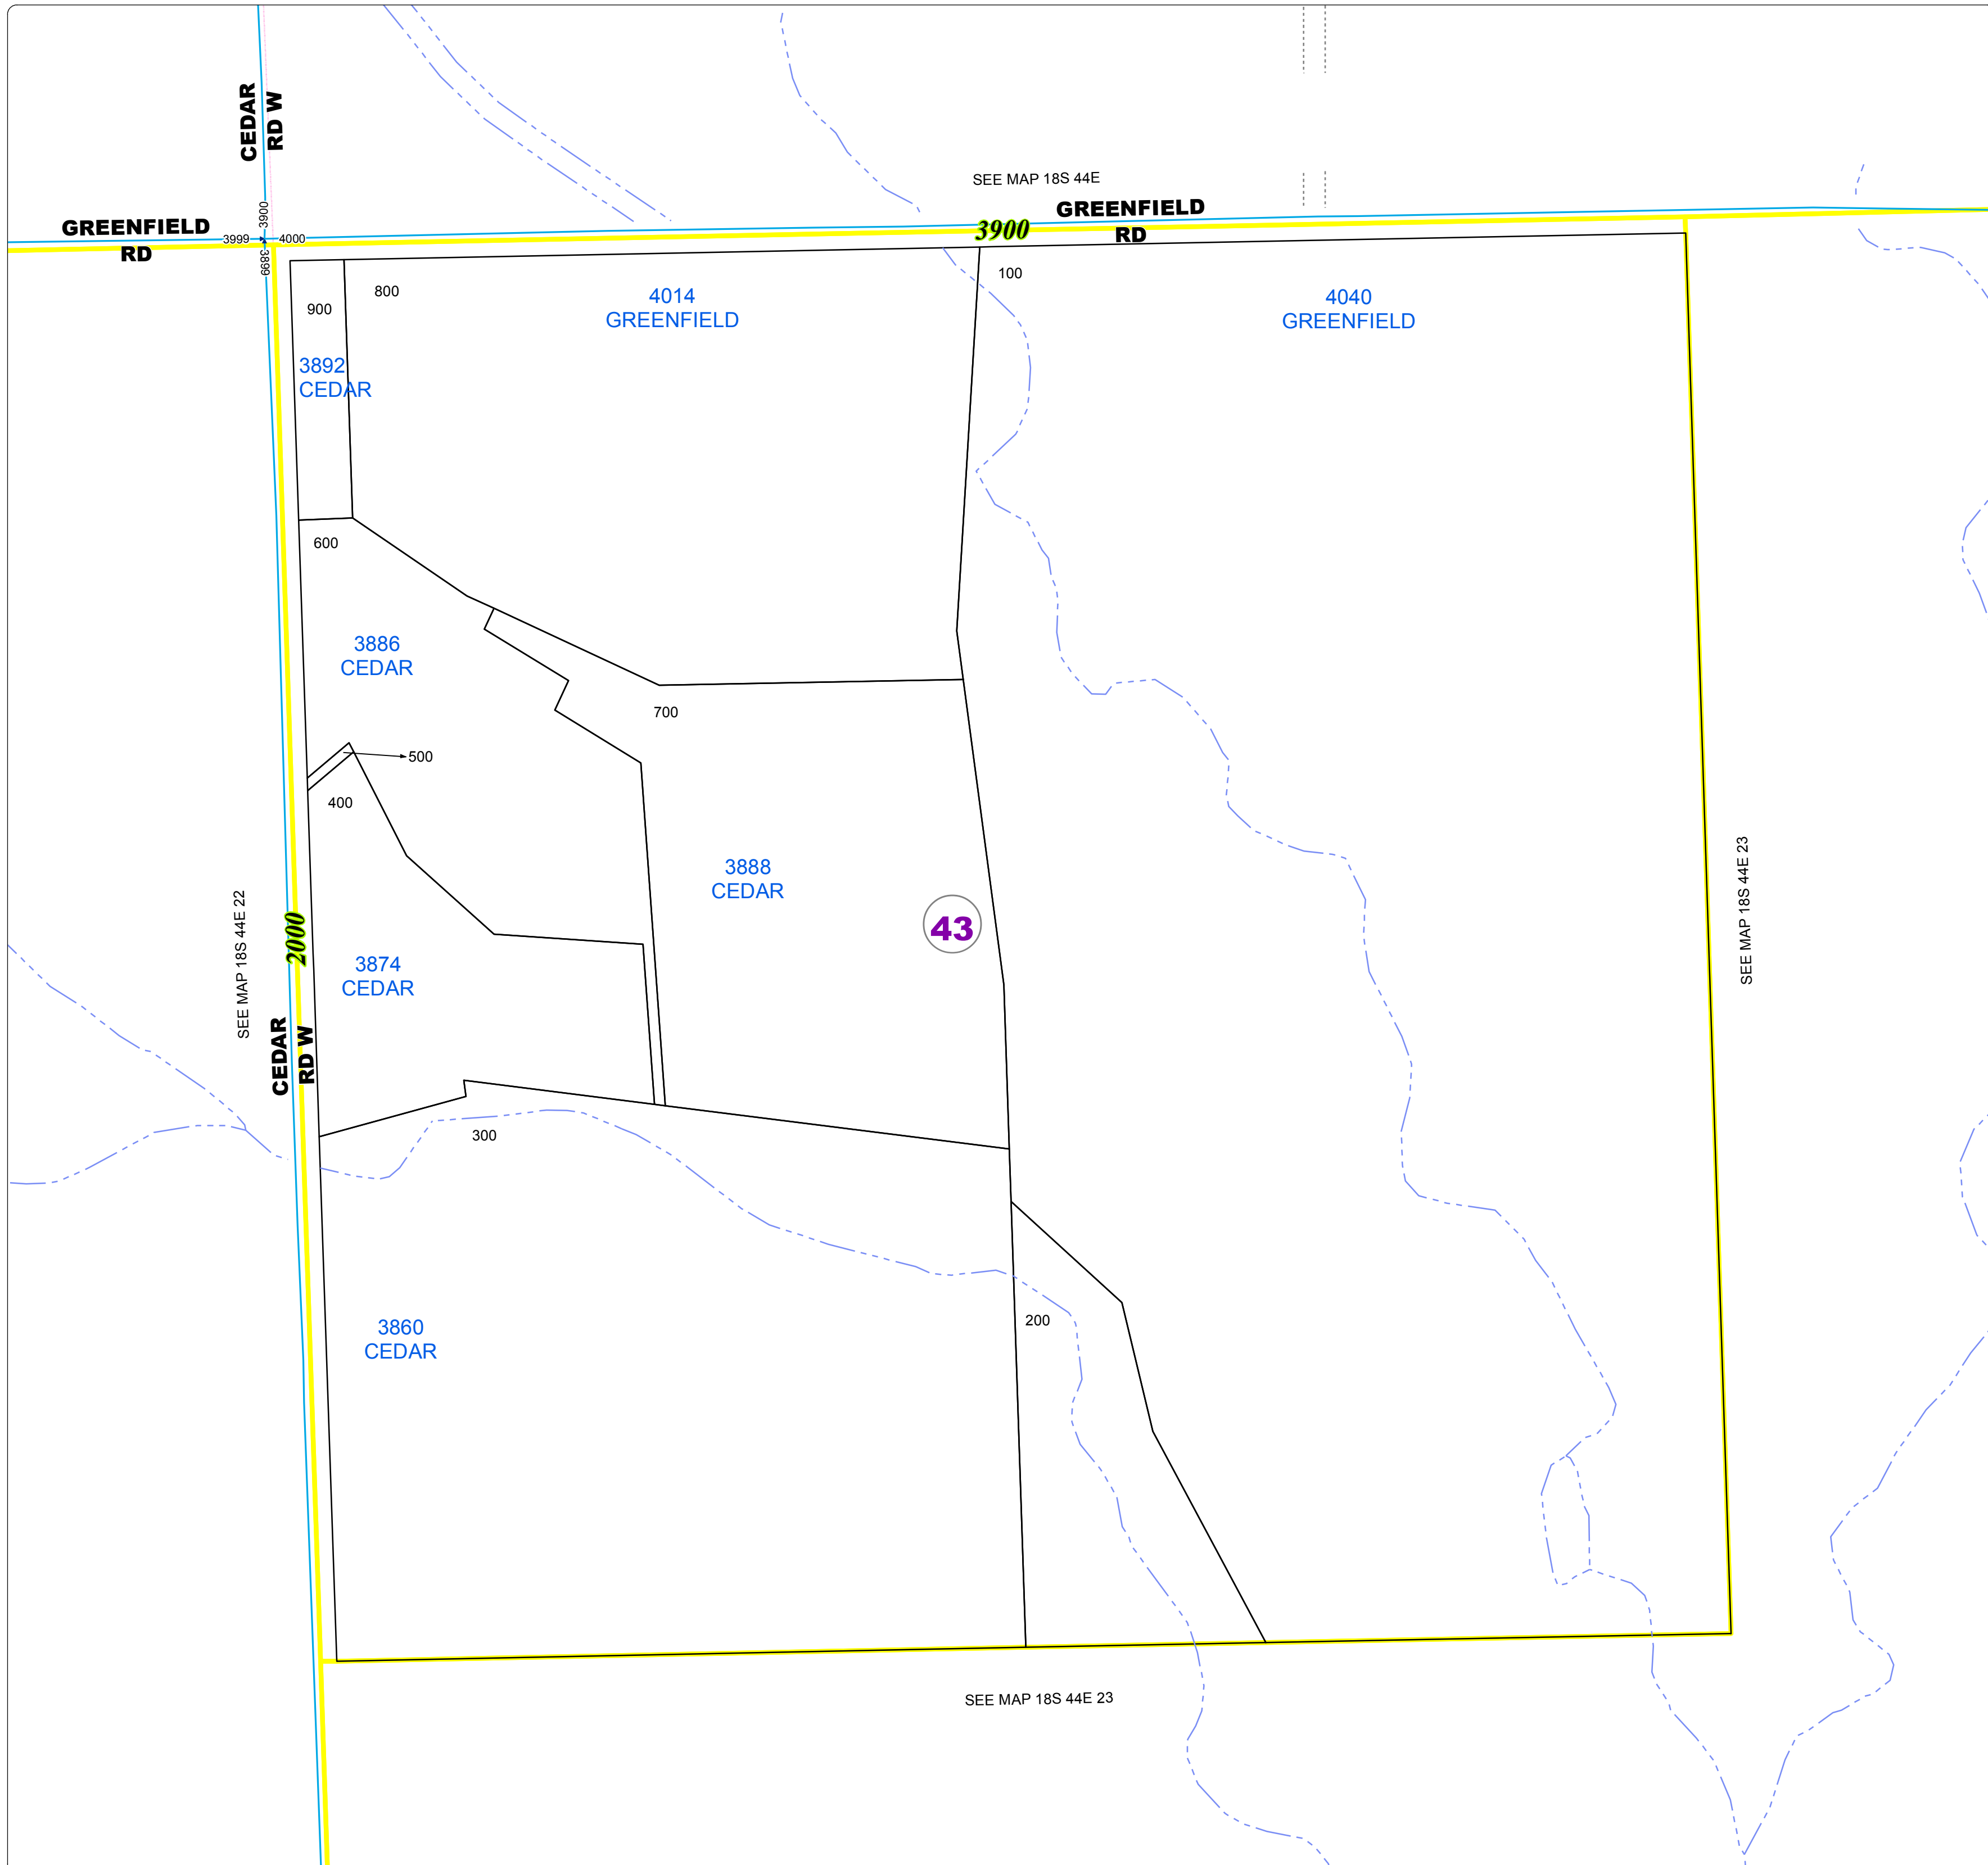

Malheur County Address Map

Legend

- MapNumberBoundary
- TAX CODE AREA**
- 43 - Vale Rural-Willowcreek

DISCLAIMER
This information is not intended for use as an address locator and it should be noted that not all county address will be found. Parcels containing multiple addresses may only display a single address as recorded in the Assessor's database. This public information should be accepted and used by the recipient with the understanding that the data received from multiple sources was developed and collected for **assessment purpose only**.
GI.2016

18S44E23B