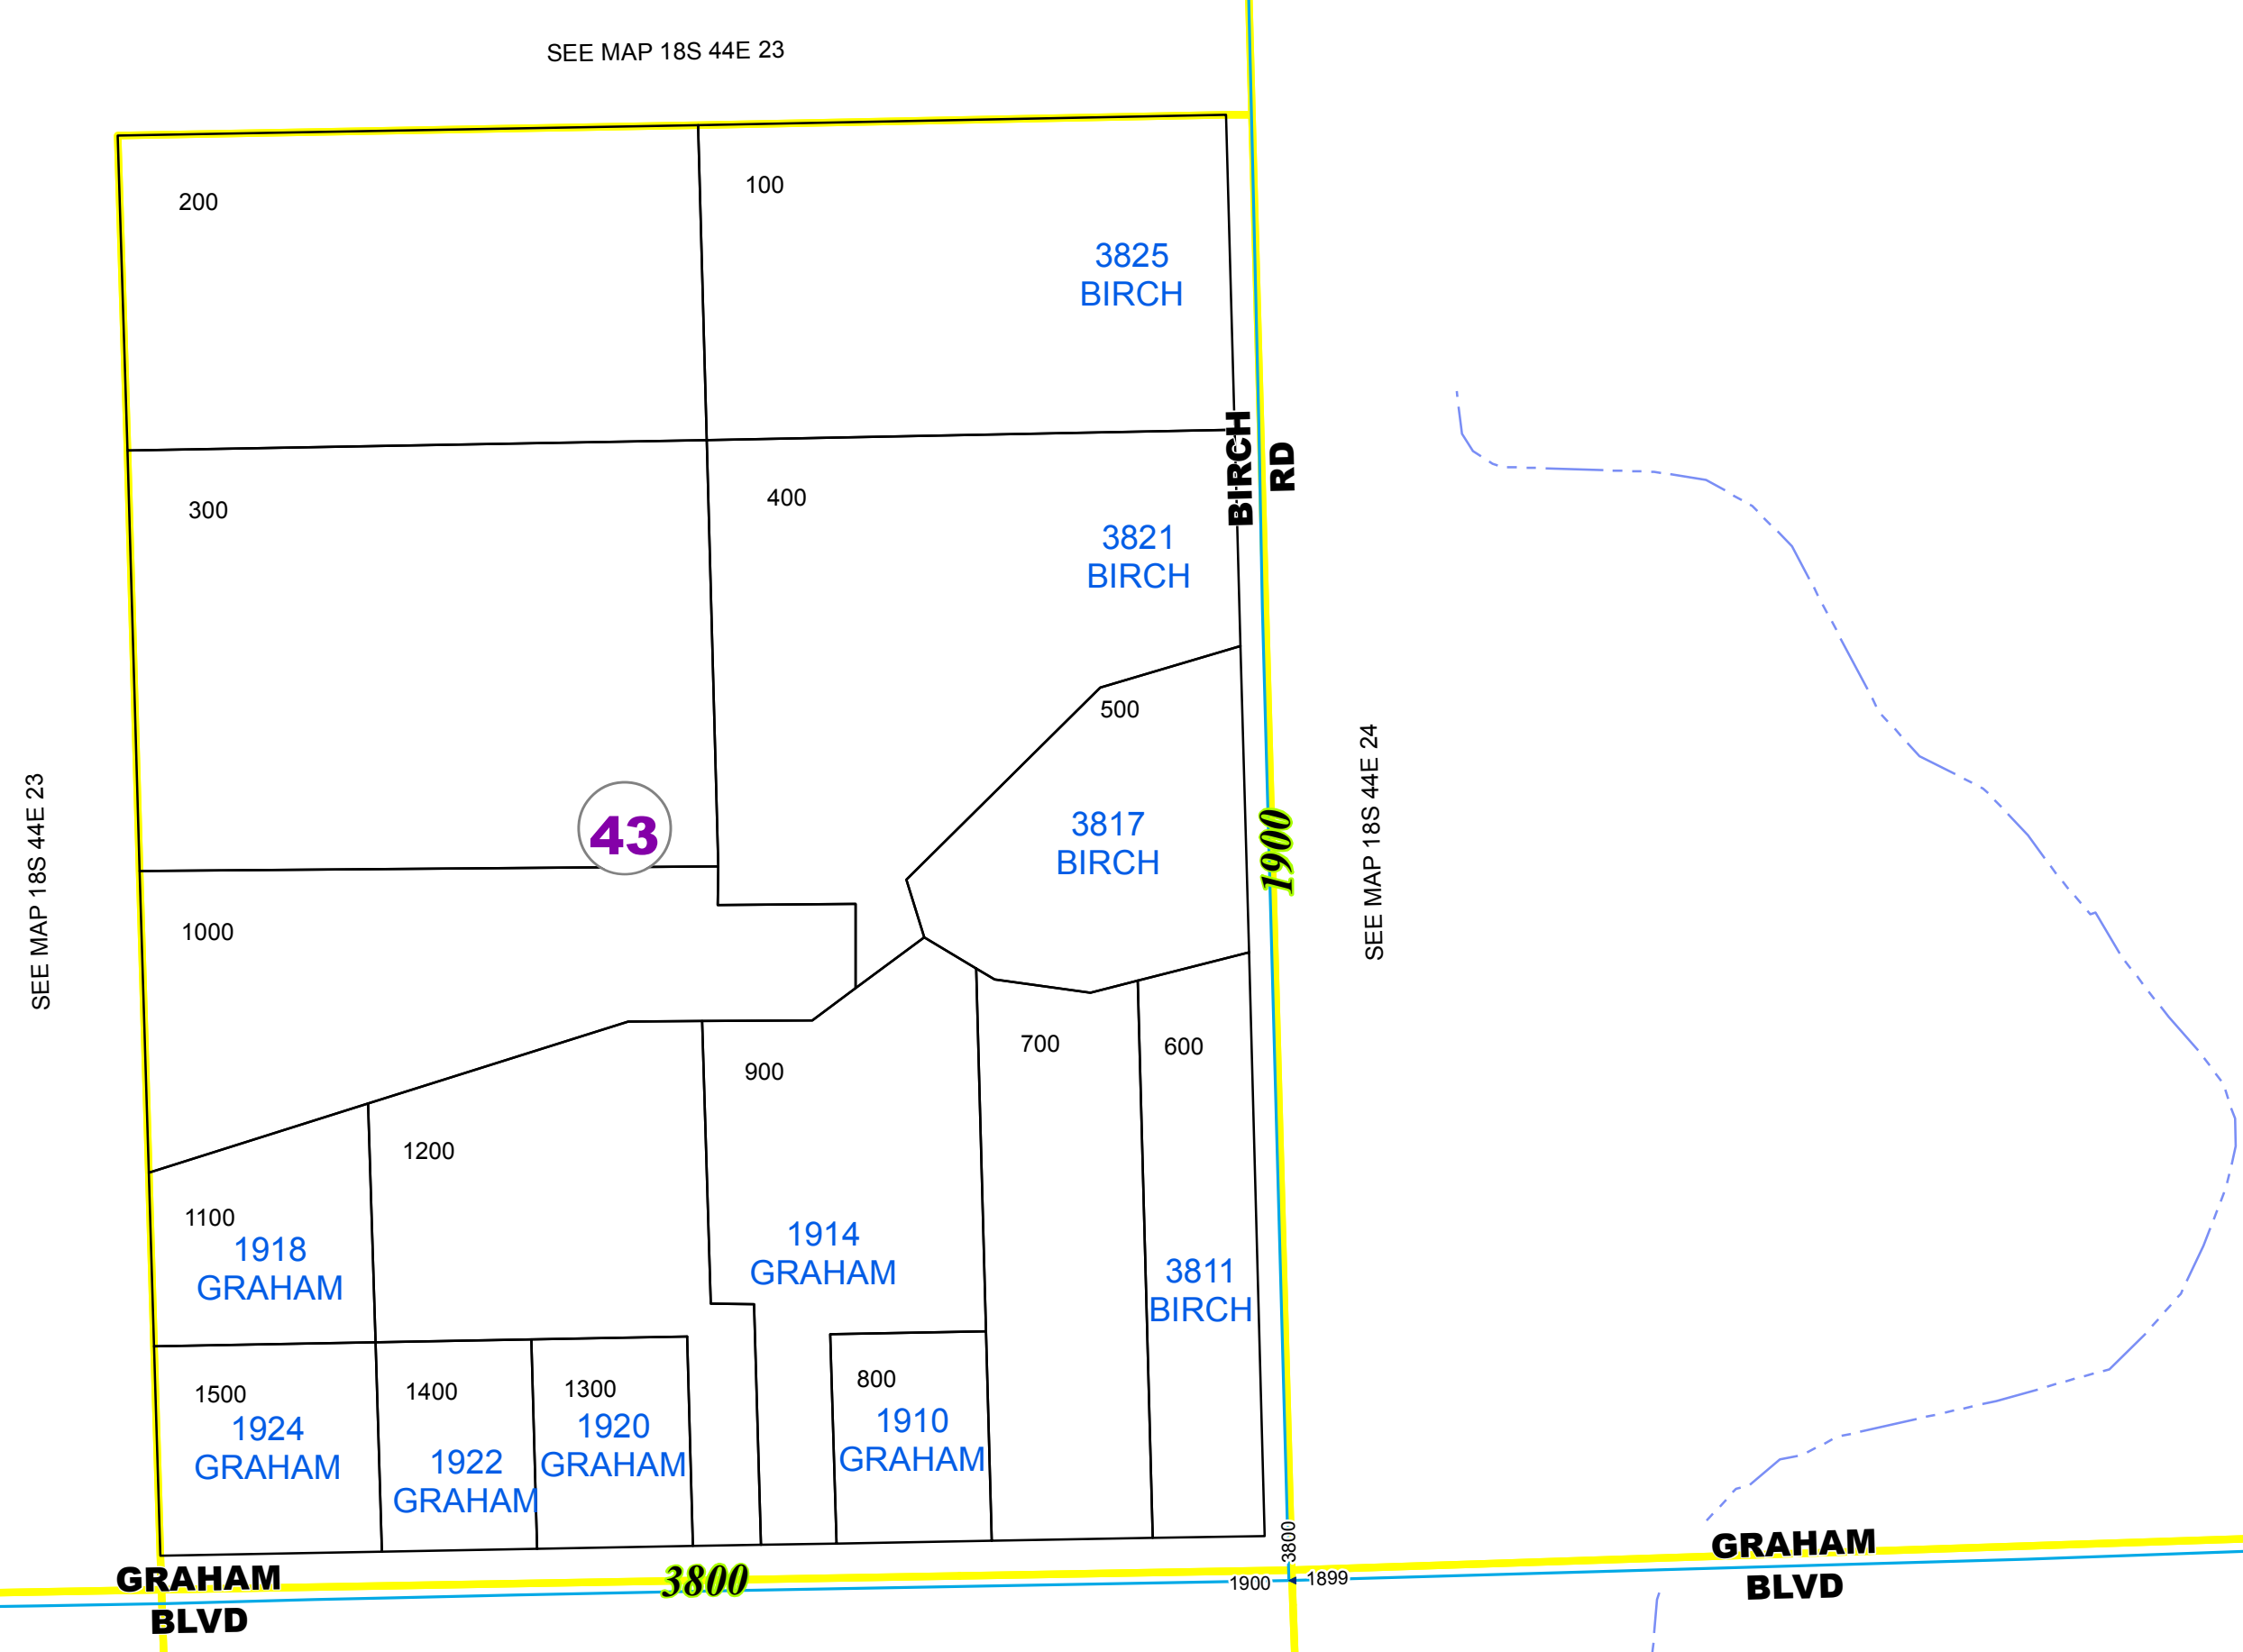

Malheur County Address Map

Legend

MapNumberBoundary

TAX CODE AREA

43 - Vale Rural-Willowcreek

DISCLAIMER
This information is not intended for use as an address locator and it should be noted that not all county address will be found. Parcels containing multiple addresses may only display a single address as recorded in the Assessor's database. This public information should be accepted and used by the recipient with the understanding that the data received from multiple sources was developed and collected for **assessment purpose only**.
01/2016

18S44E23D