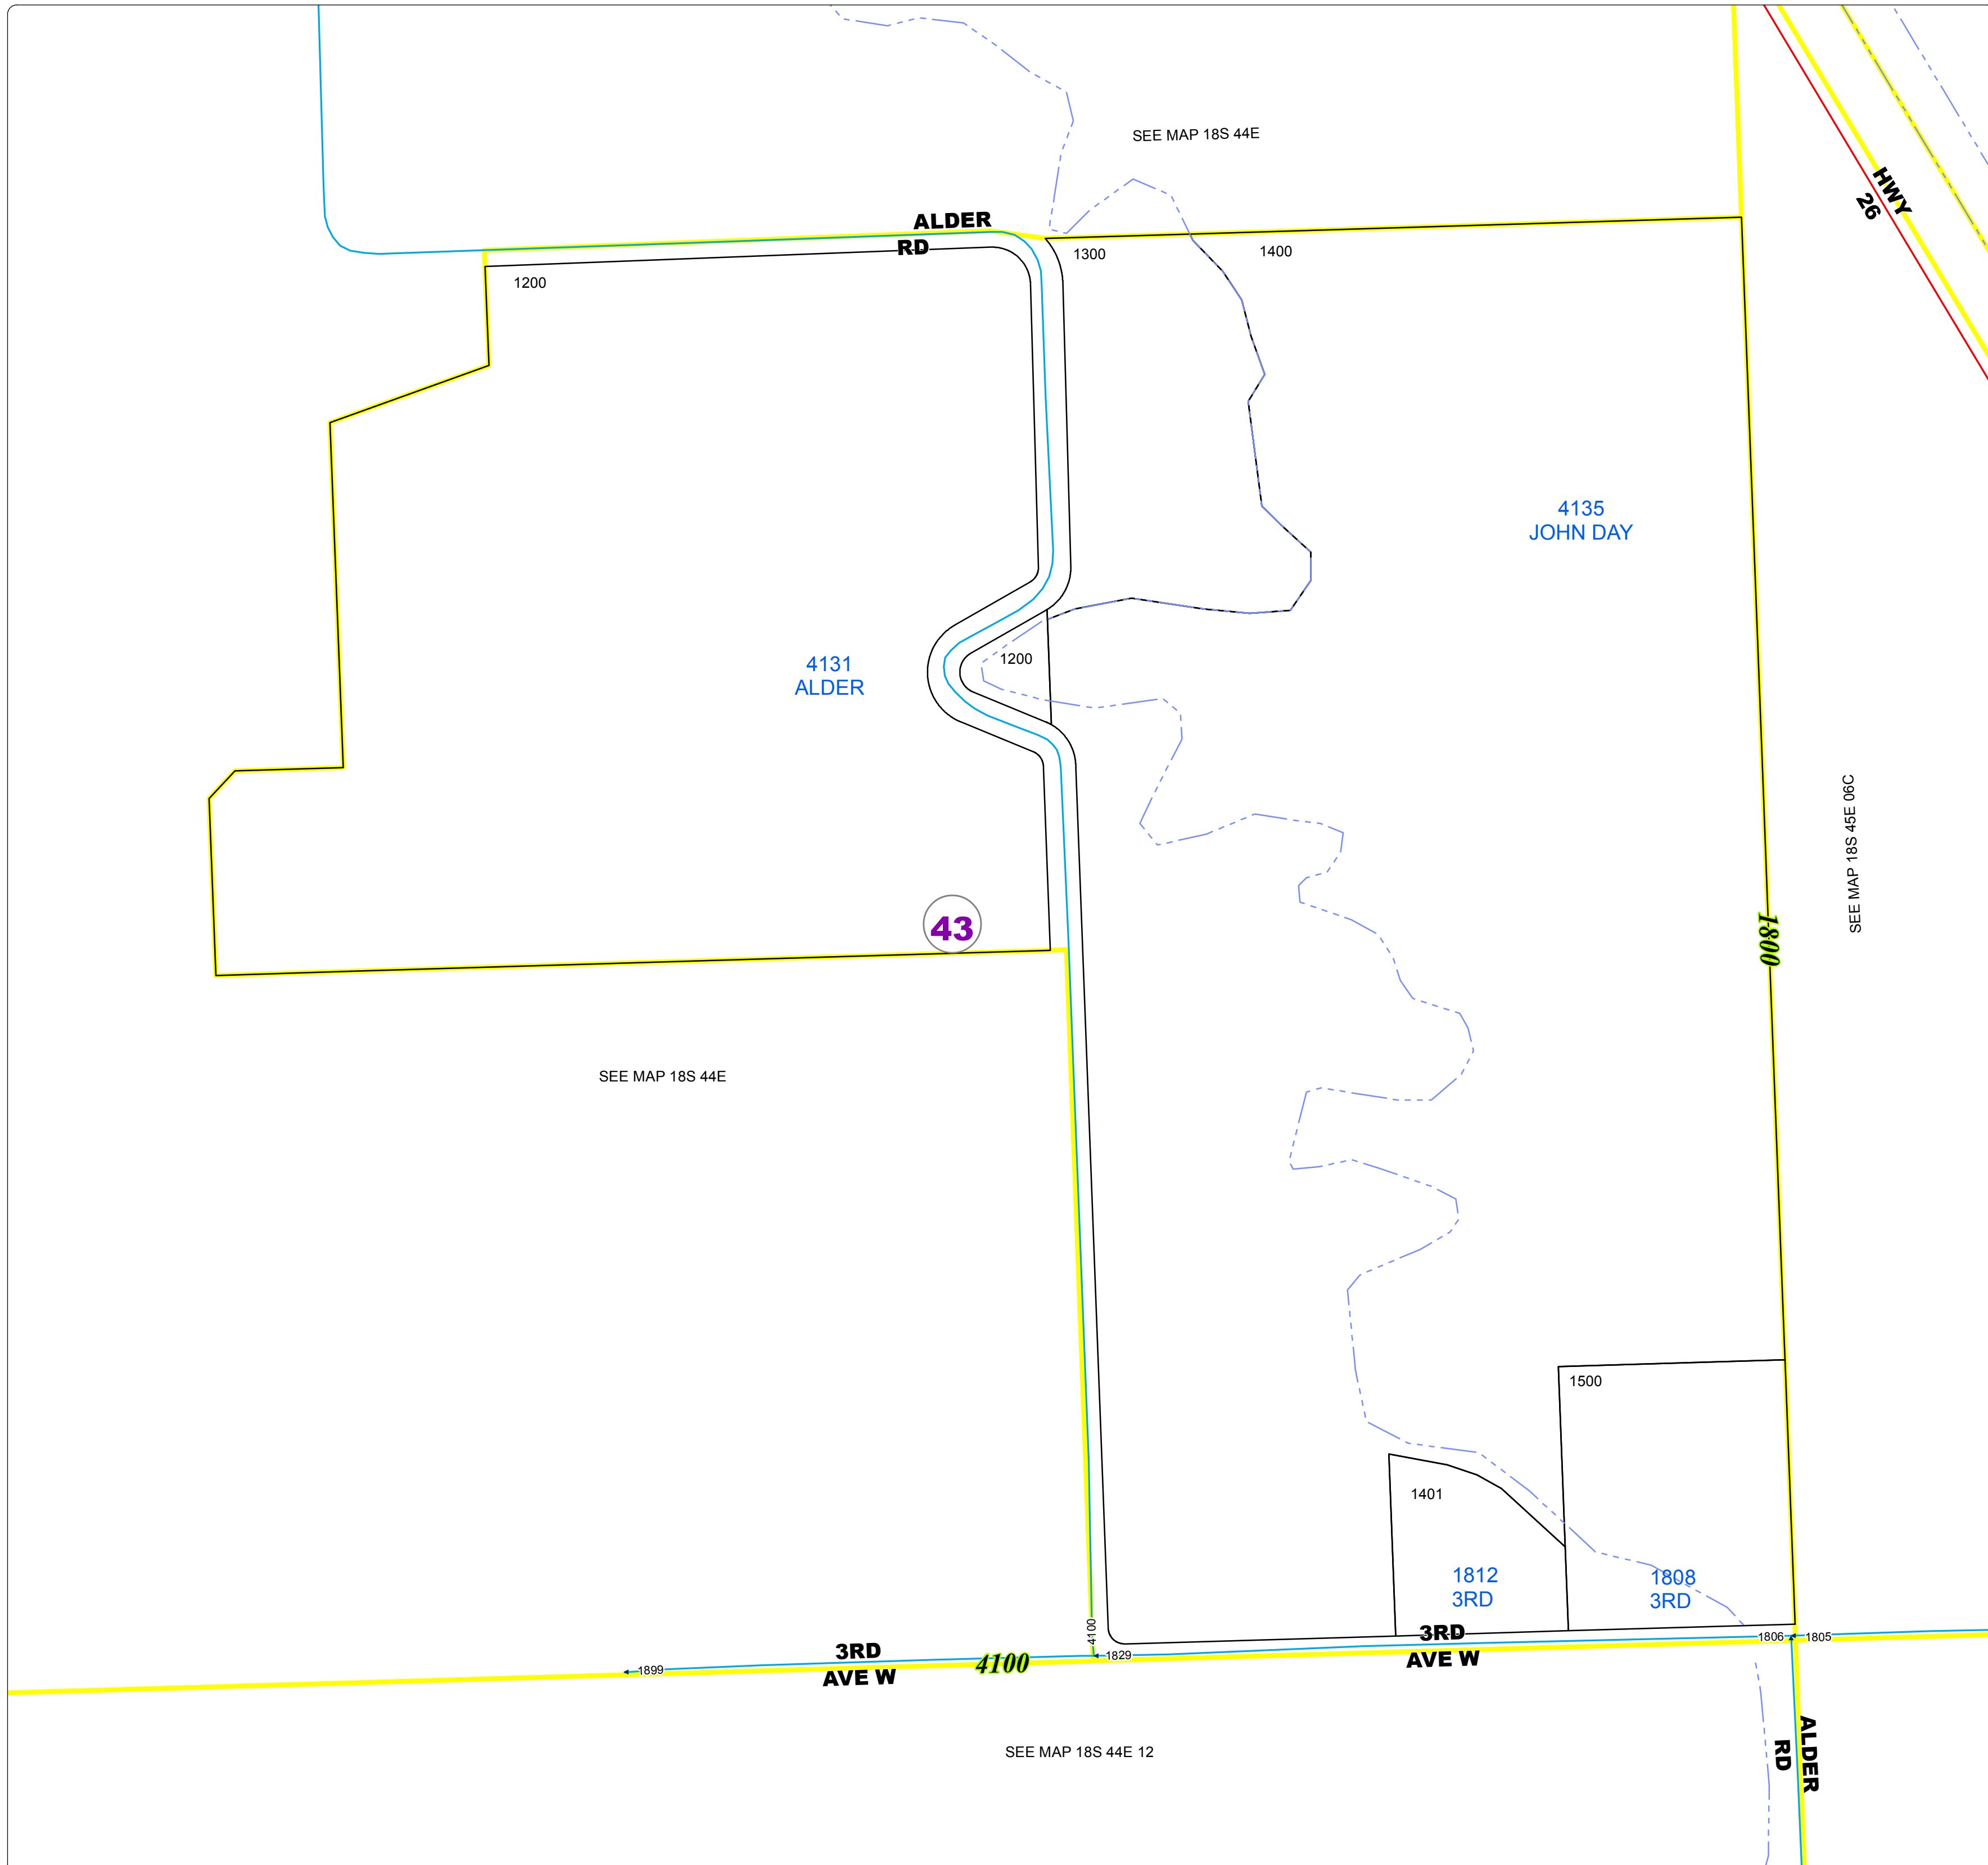

Malheur County Address Map

- Legend
- MapNumberBoundary
 - TAX CODE AREA
 - 43 - Vale Rural-Willowcreek

DISCLAIMER
This information is not intended for use as an address locator and it should be noted that not all county address will be found. Parcels containing multiple addresses may only display a single address as recorded in the Assessor's database. This public information should be accepted and used by the recipient with the understanding that the data received from multiple sources was developed and collected for assessment purpose only.
GI.2016

18S44ED01