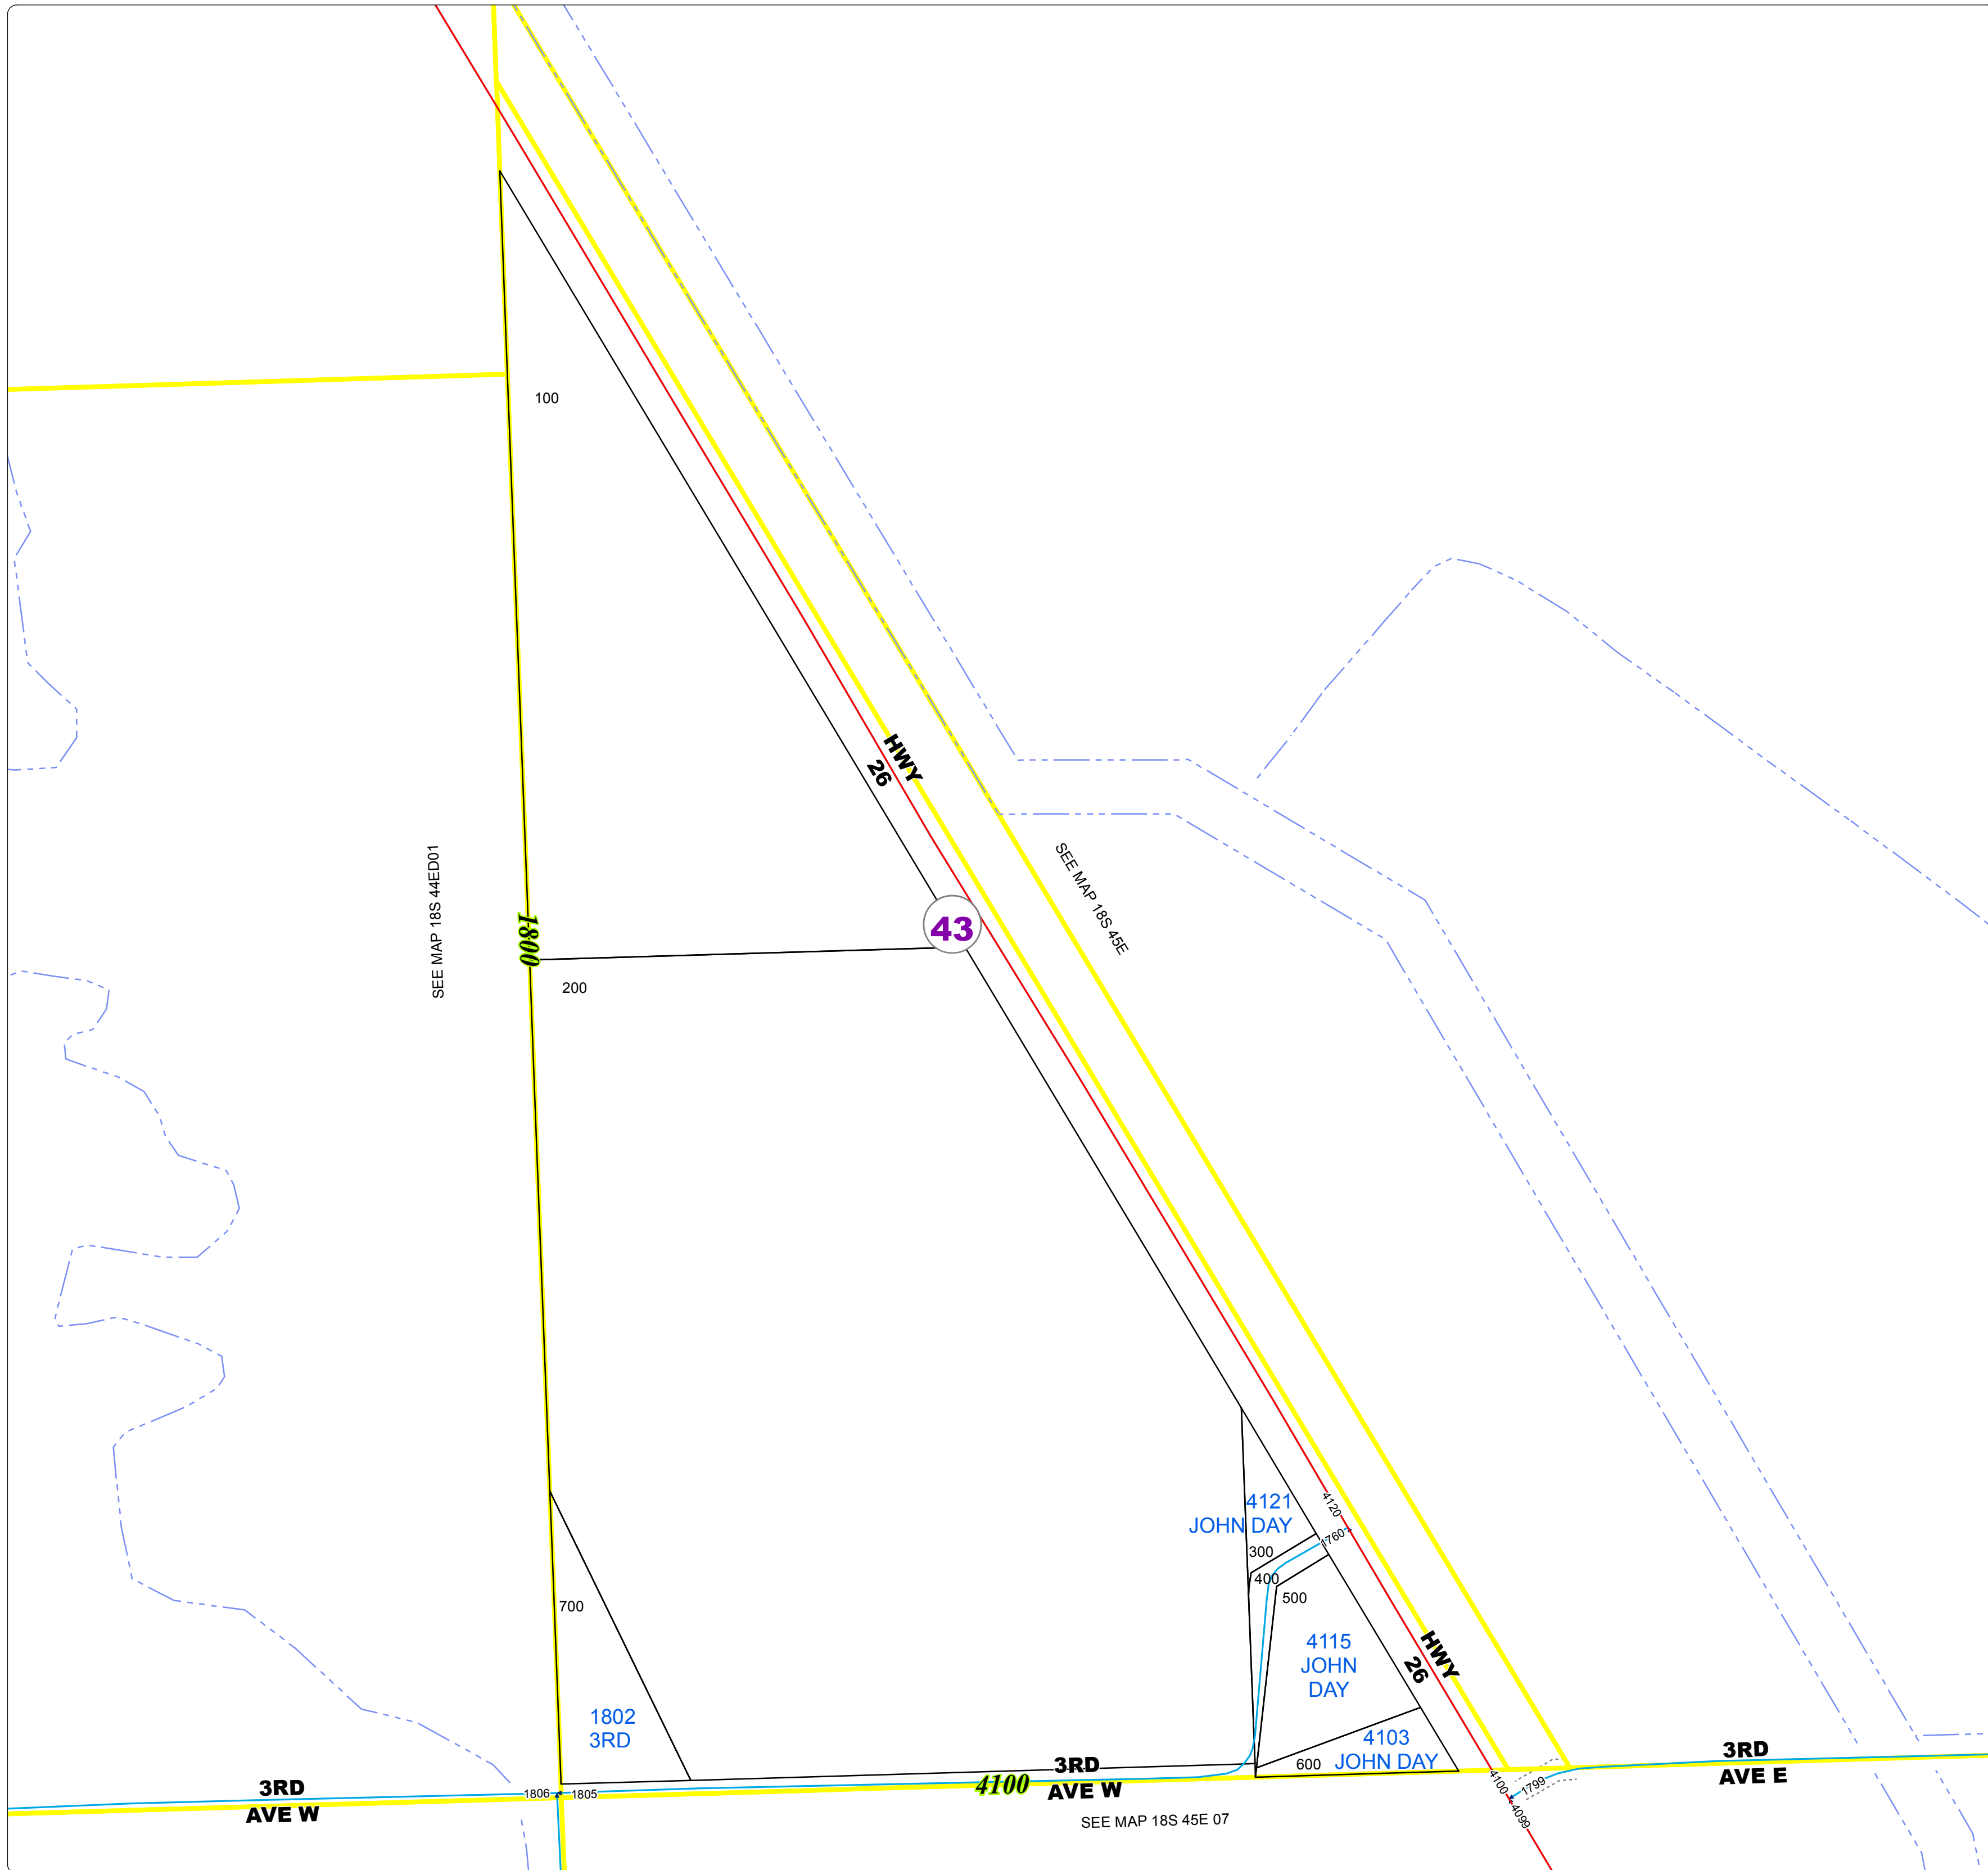

# Malheur County Address Map

### Legend

-  MapNumberBoundary
- TAX CODE AREA**
-  43 - Vale Rural-Willowcreek

**DISCLAIMER**  
This information is not intended for use as an address locator and it should be noted that not all county address will be found. Parcels containing multiple addresses may only display a single address as recorded in the Assessor's database. This public information should be accepted and used by the recipient with the understanding that the data received from multiple sources was developed and collected for assessment purpose only.