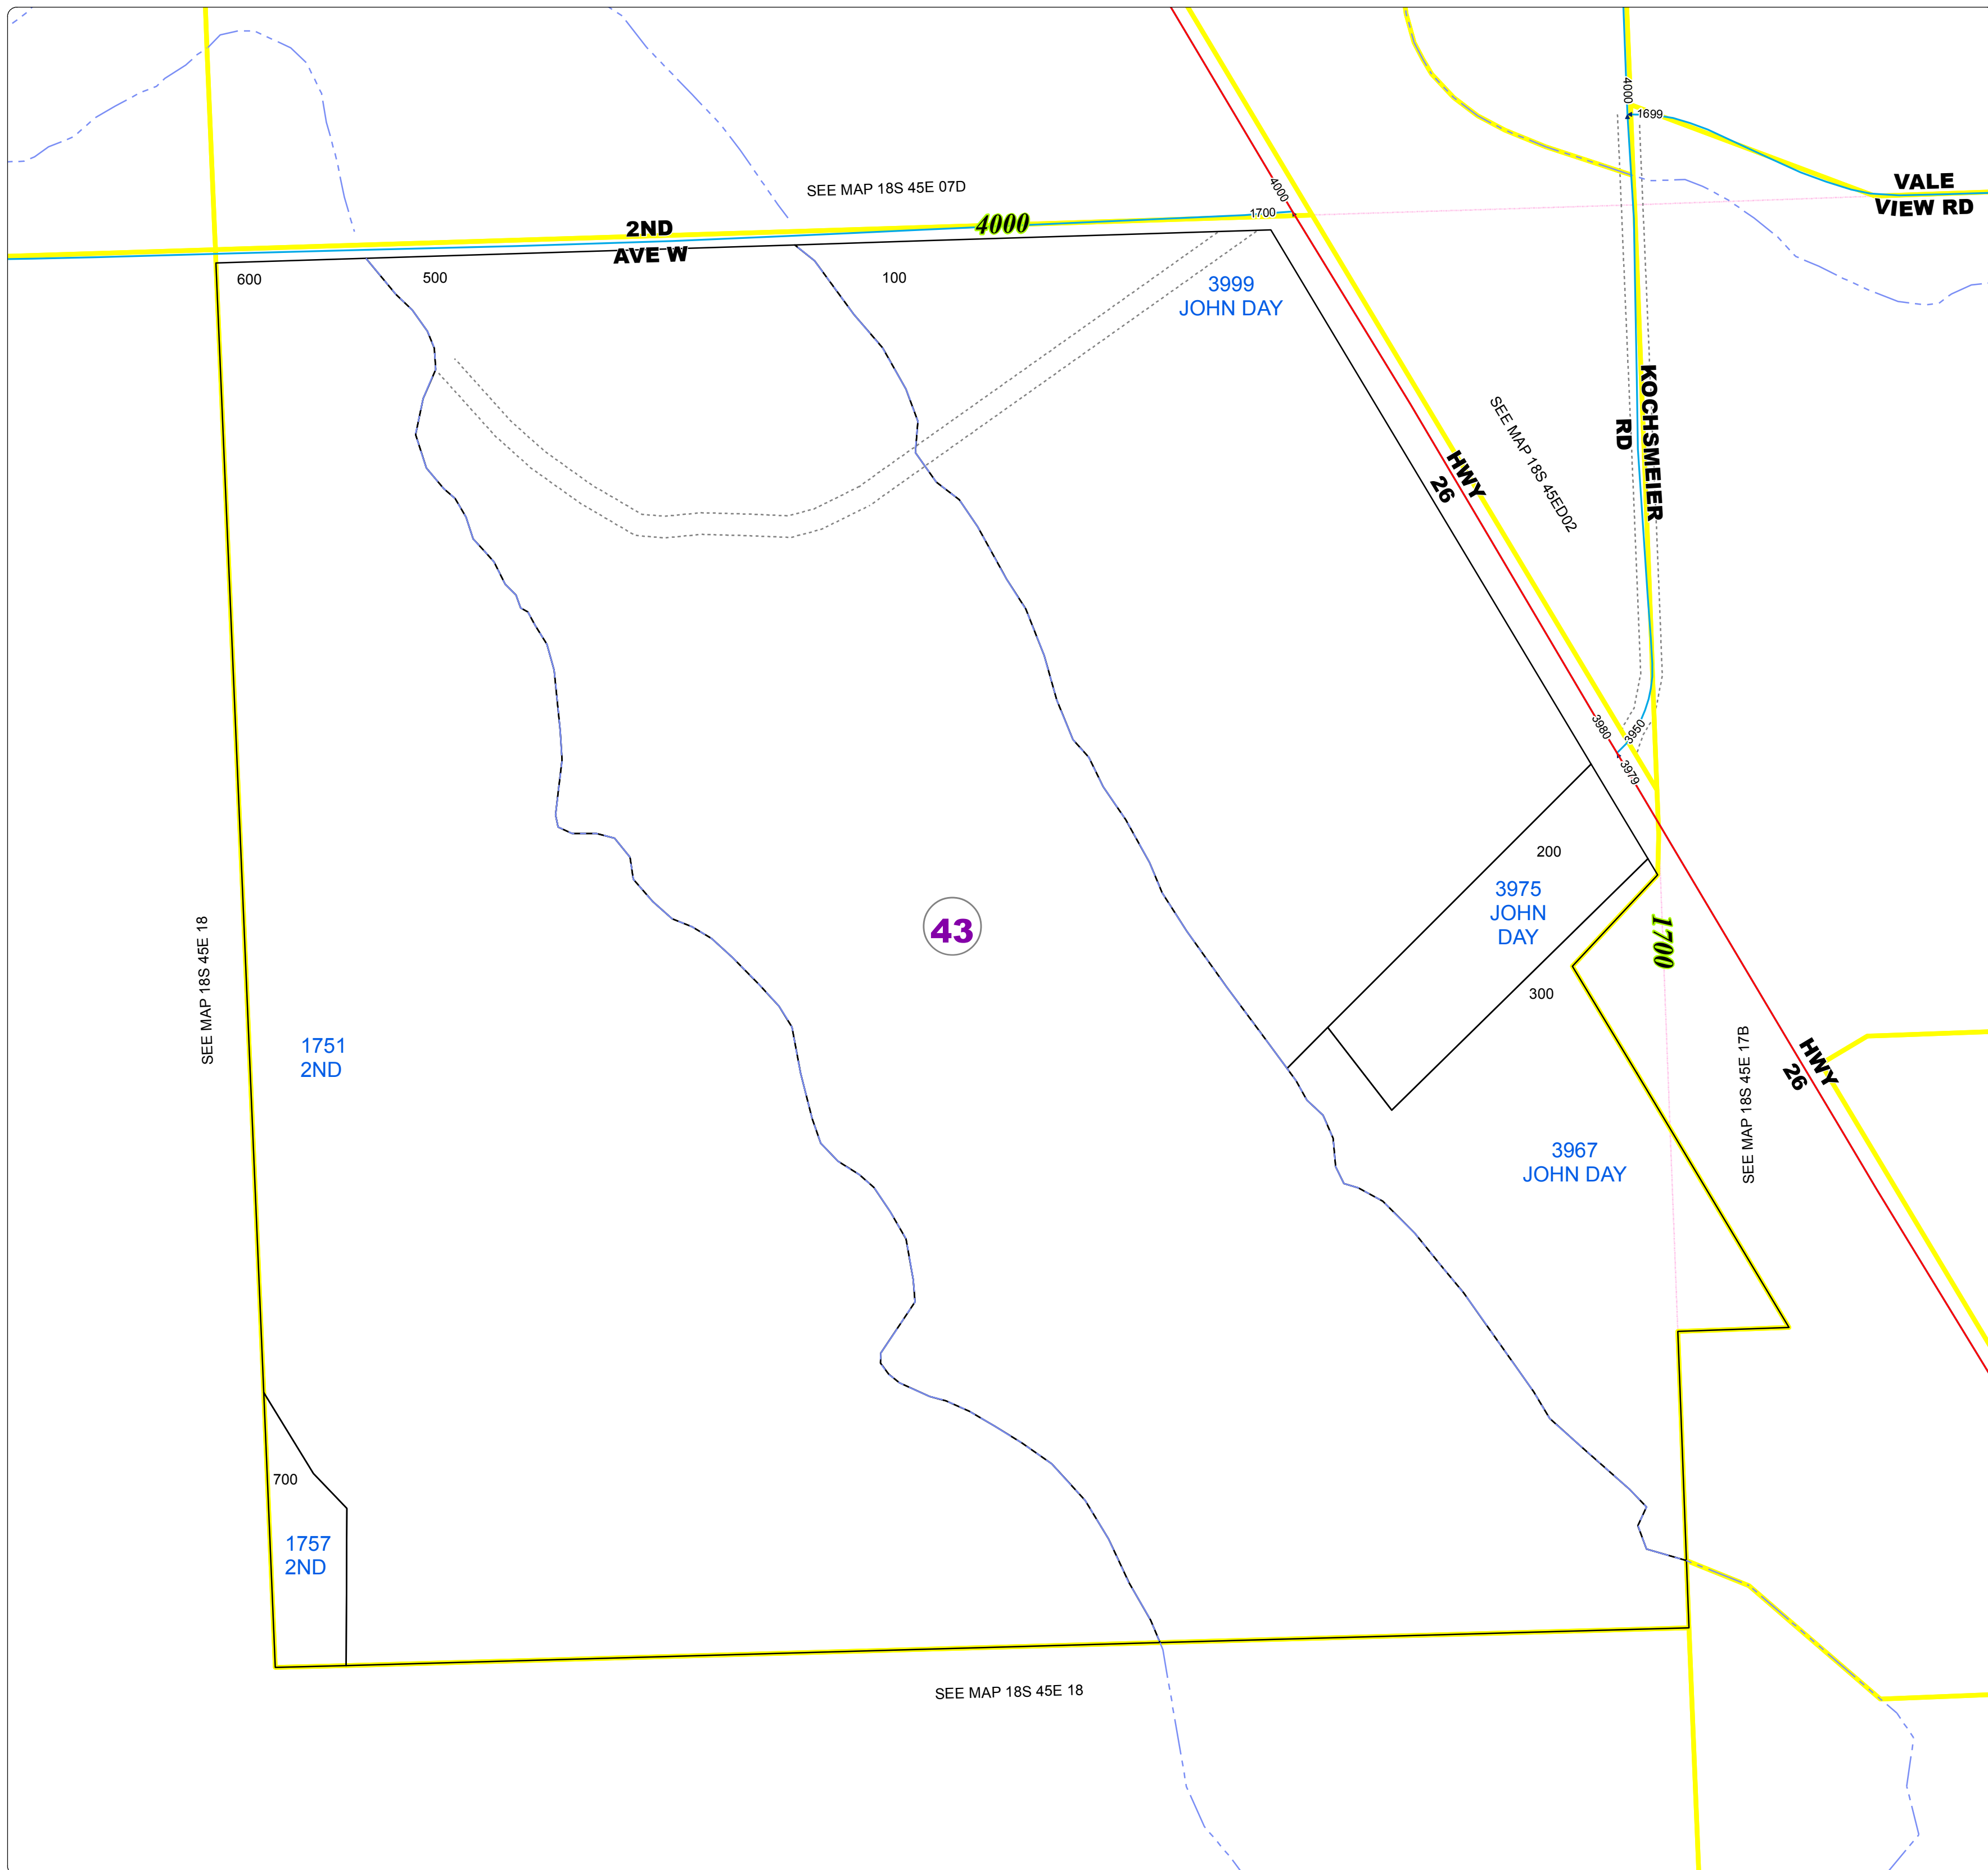

# Malheur County Address Map

### Legend

- MapNumberBoundary
- TAX CODE**
- 43 - Vale Rural-Willowcreek

**DISCLAIMER**  
This information is not intended for use as an address locator and it should be noted that not all county address will be found. Parcels containing multiple addresses may only display a single address as recorded in the Assessor's database. This public information should be accepted and used by the recipient with the understanding that the data received from multiple sources was developed and collected for assessment purpose only.  
©2016