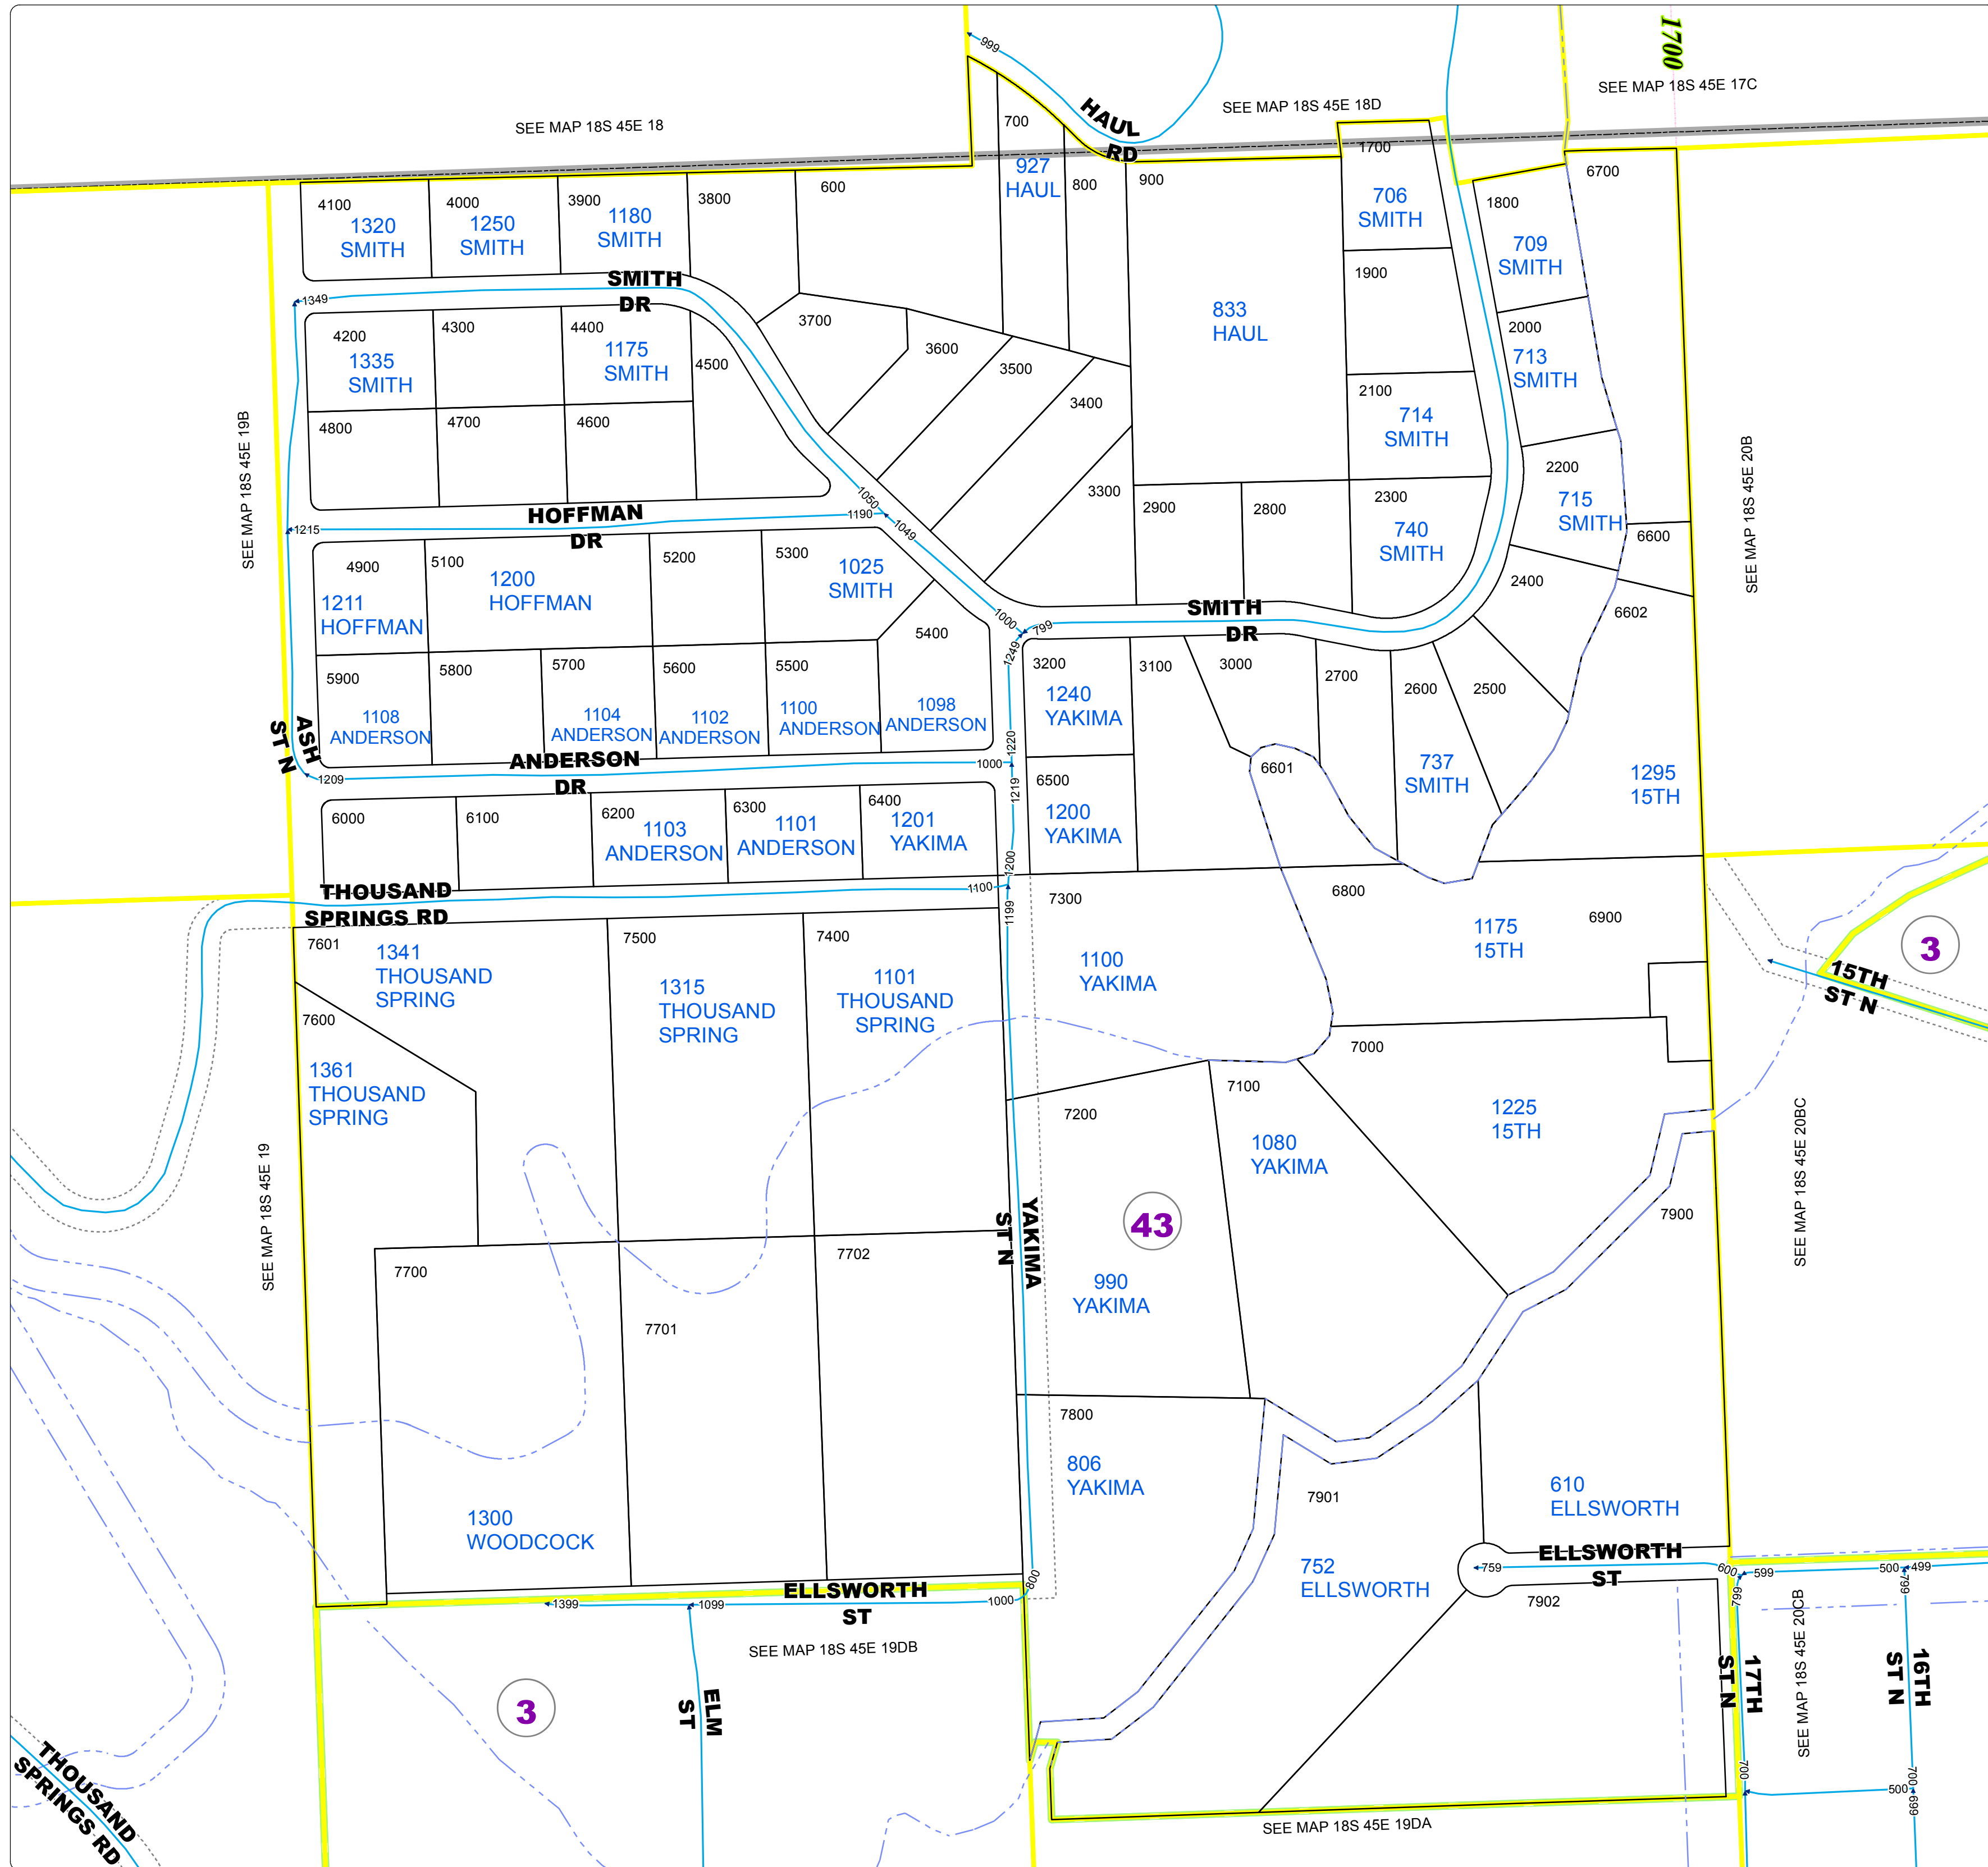

Malheur County Address Map

Legend

- Vale Address Grid
- MapNumberBoundary
- TAX CODE**
- 3 - Vale-City
- 43 - Vale Rural-Willowcreek

DISCLAIMER
This information is not intended for use as an address locator and it should be noted that not all county address will be found. Parcels containing multiple addresses may only display a single address as recorded in the Assessor's database. This public information should be accepted and used by the recipient with the understanding that the data received from multiple sources was developed and collected for assessment purpose only.
01/2016

18S45E19A