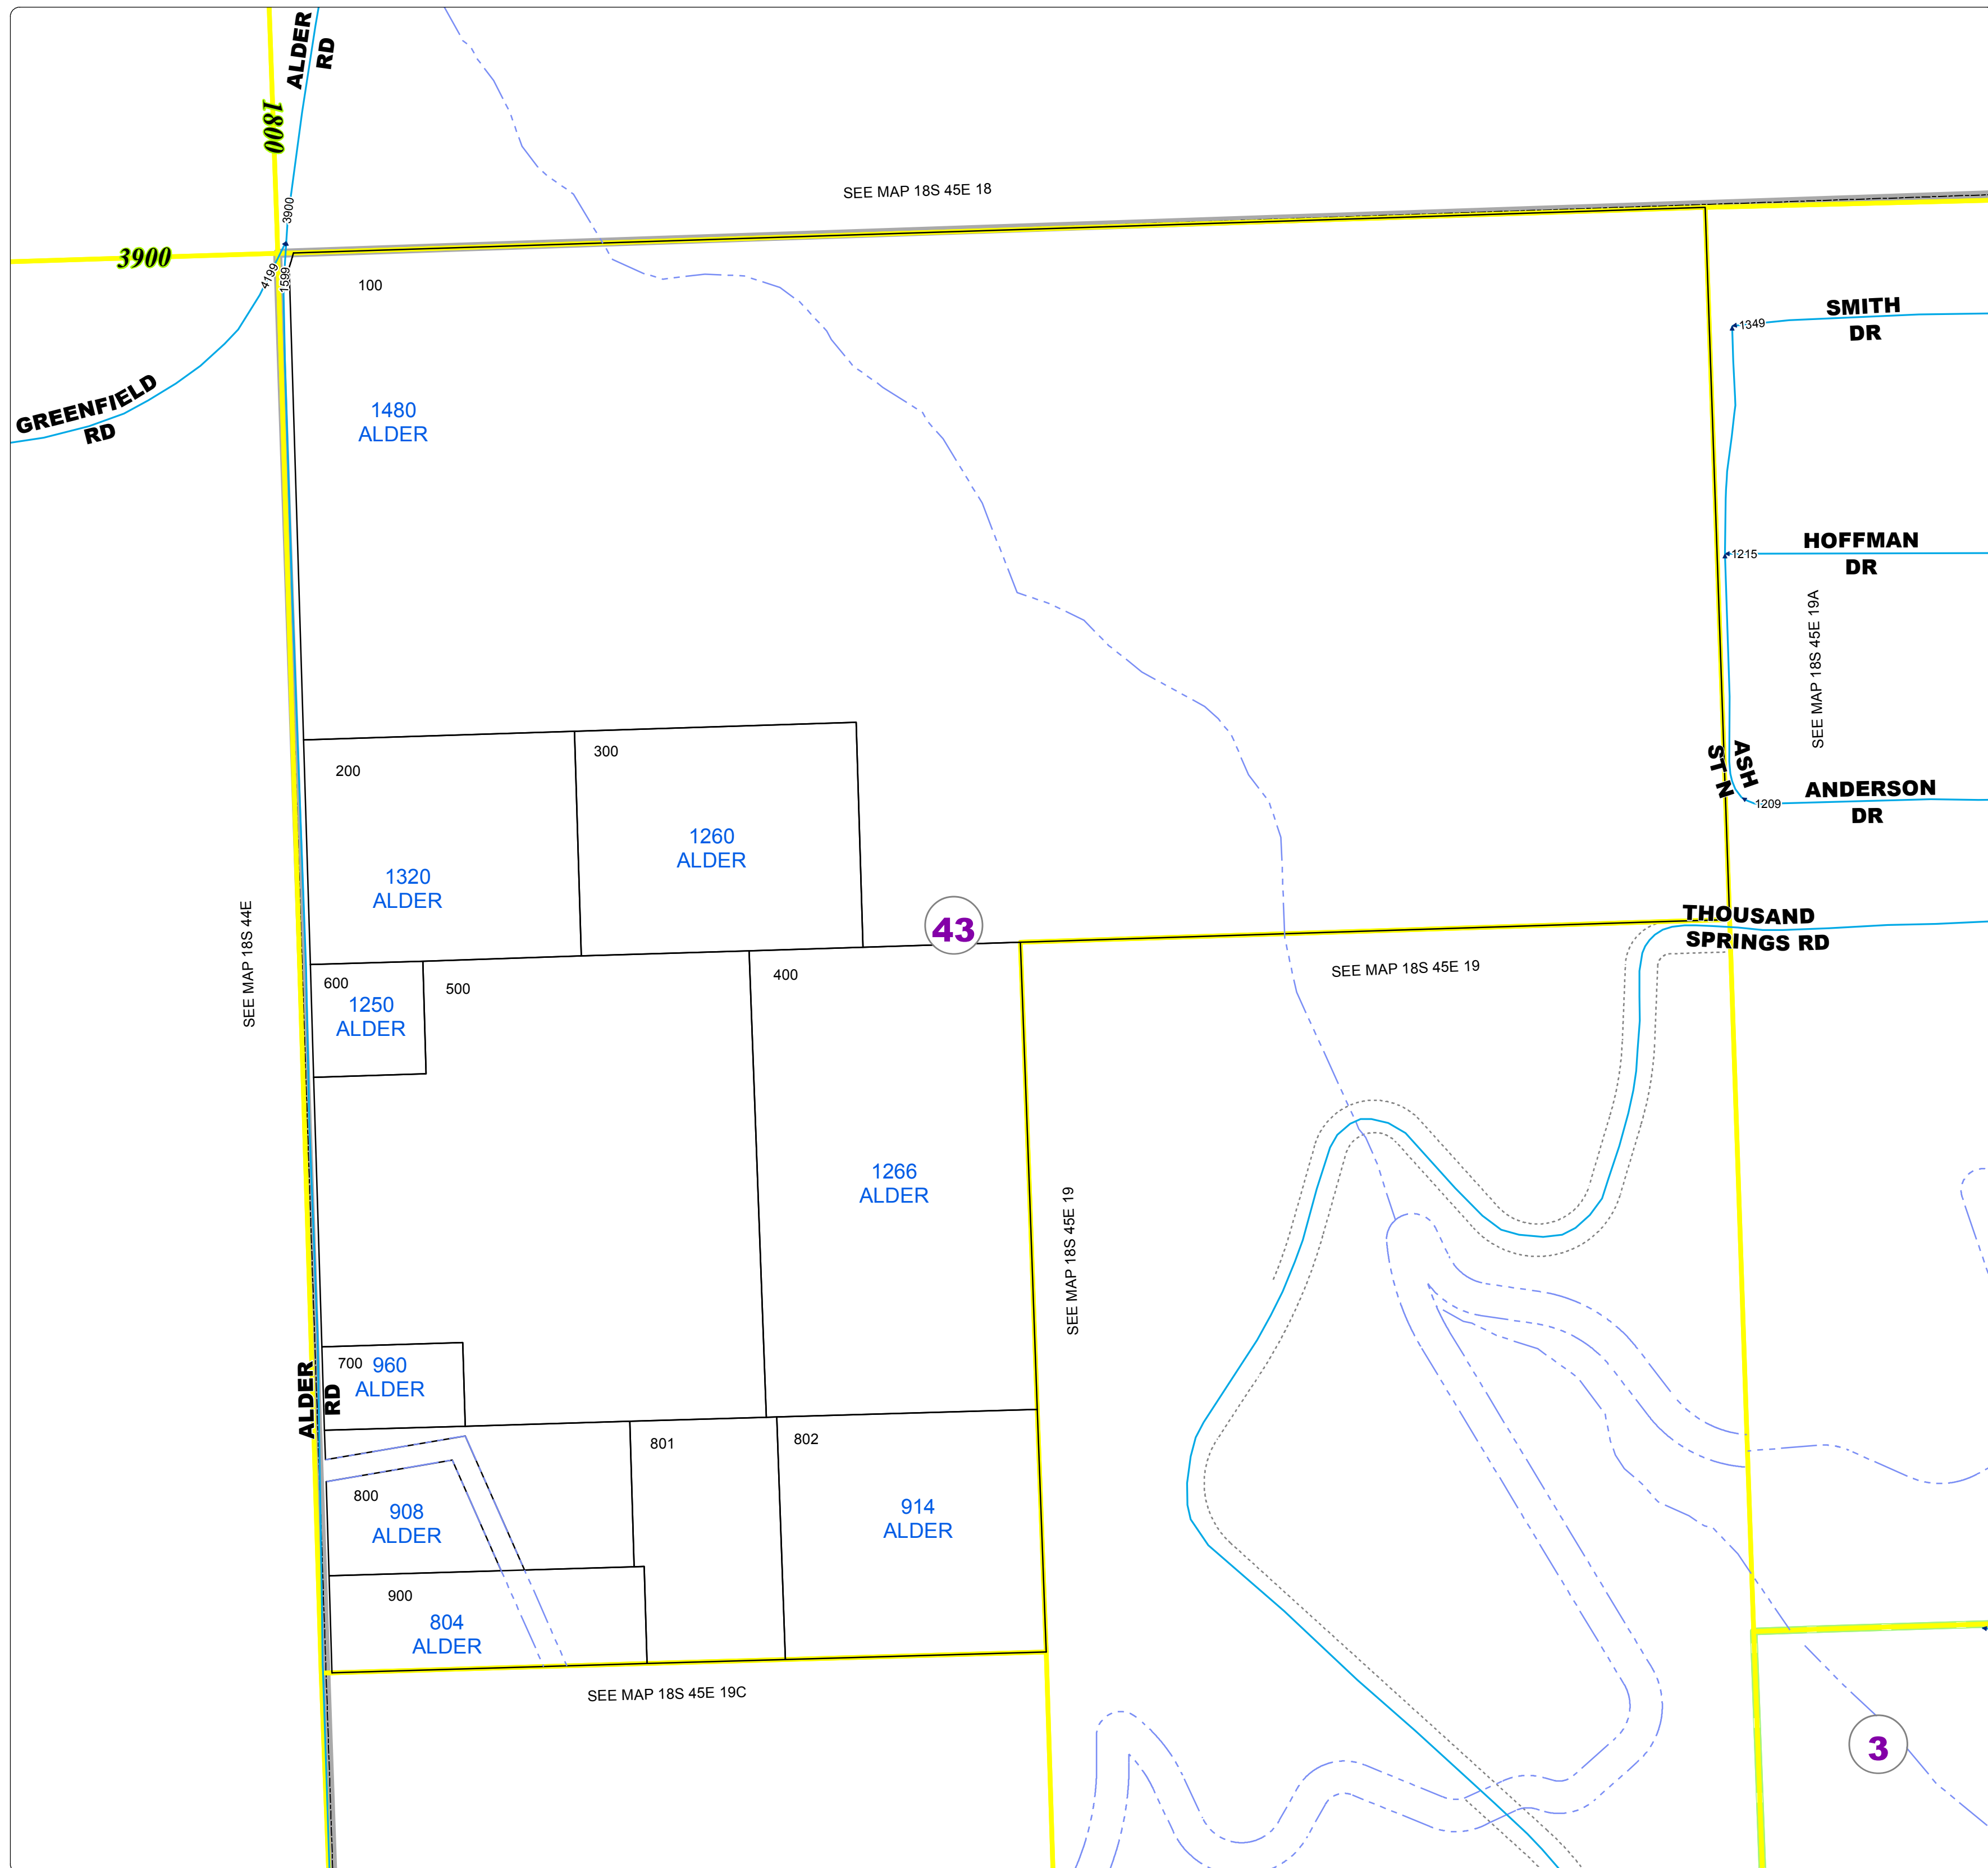

Malheur County Address Map

Legend

Vale Address Grid

MapNumberBoundary

TAX CODE

3 - Vale-City

43 - Vale Rural-Willowcreek

DISCLAIMER
 This information is not intended for use as an address locator and it should be noted that not all county address will be found. Parcels containing multiple addresses may only display a single address as recorded in the Assessor's database. This public information should be accepted and used by the recipient with the understanding that the data received from multiple sources was developed and collected for assessment purpose only.
 01.2016

18S45E19B