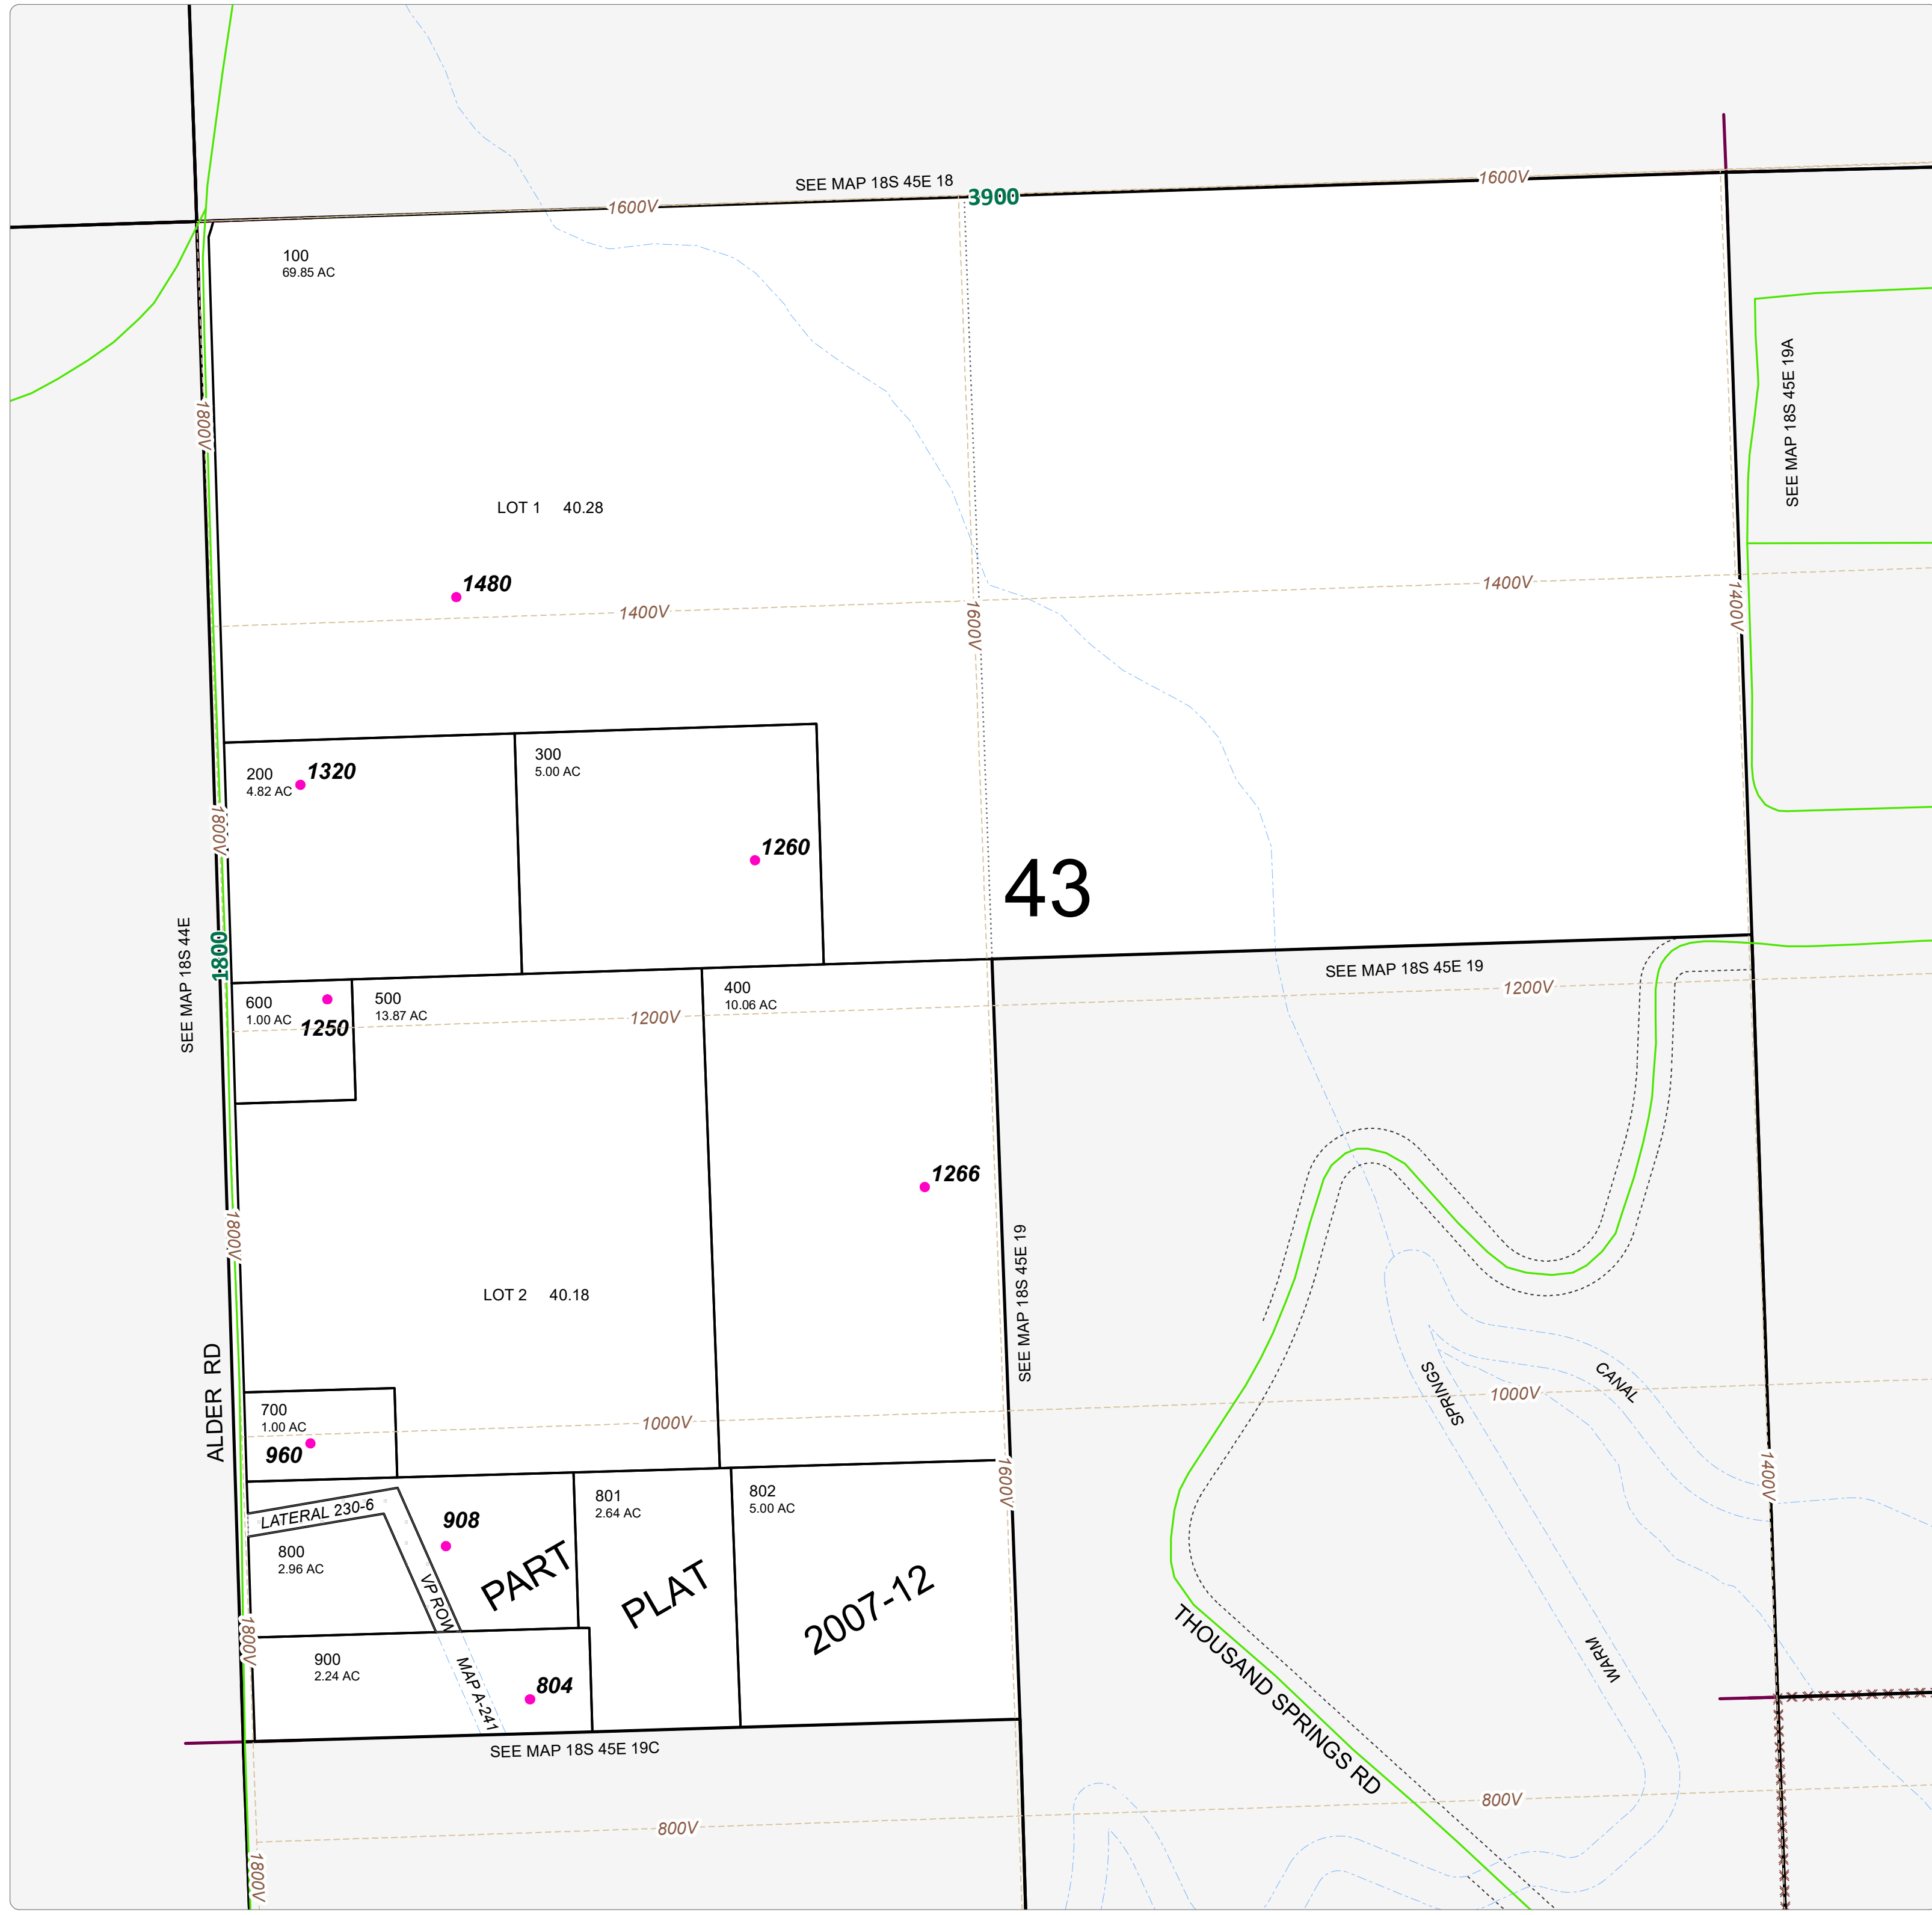

MAPNUM	TAXLOT	REF	SITUSADDRESS
18S4519B	100	13781	1480 ALDER RD, VALE
18S4519B	200	13782	1320 ALDER RD, VALE
18S4519B	300	13783	1260 ALDER RD, VALE
18S4519B	400	13789	1266 ALDER RD, VALE
18S4519B	600	13788	1250 ALDER RD, VALE
18S4519B	700	13786	960 ALDER RD, VALE
18S4519B	800	13785	908 ALDER RD, VALE
18S4519B	800	13785	910 ALDER RD, VALE
18S4519B	802	20178	914 ALDER RD, VALE
18S4519B	900	13787	804 ALDER RD, VALE

CONTINUE ON NEXT PAGE ...

NOTE:
HIGHLIGHTED CELLS, INDICATE
PARCELS WITH MULTIPLE ADDRESSES.
1000V - Vale Grid System

THIS MAP WAS PREPARED FOR
ASSESSMENT PURPOSE ONLY

18S45E19B