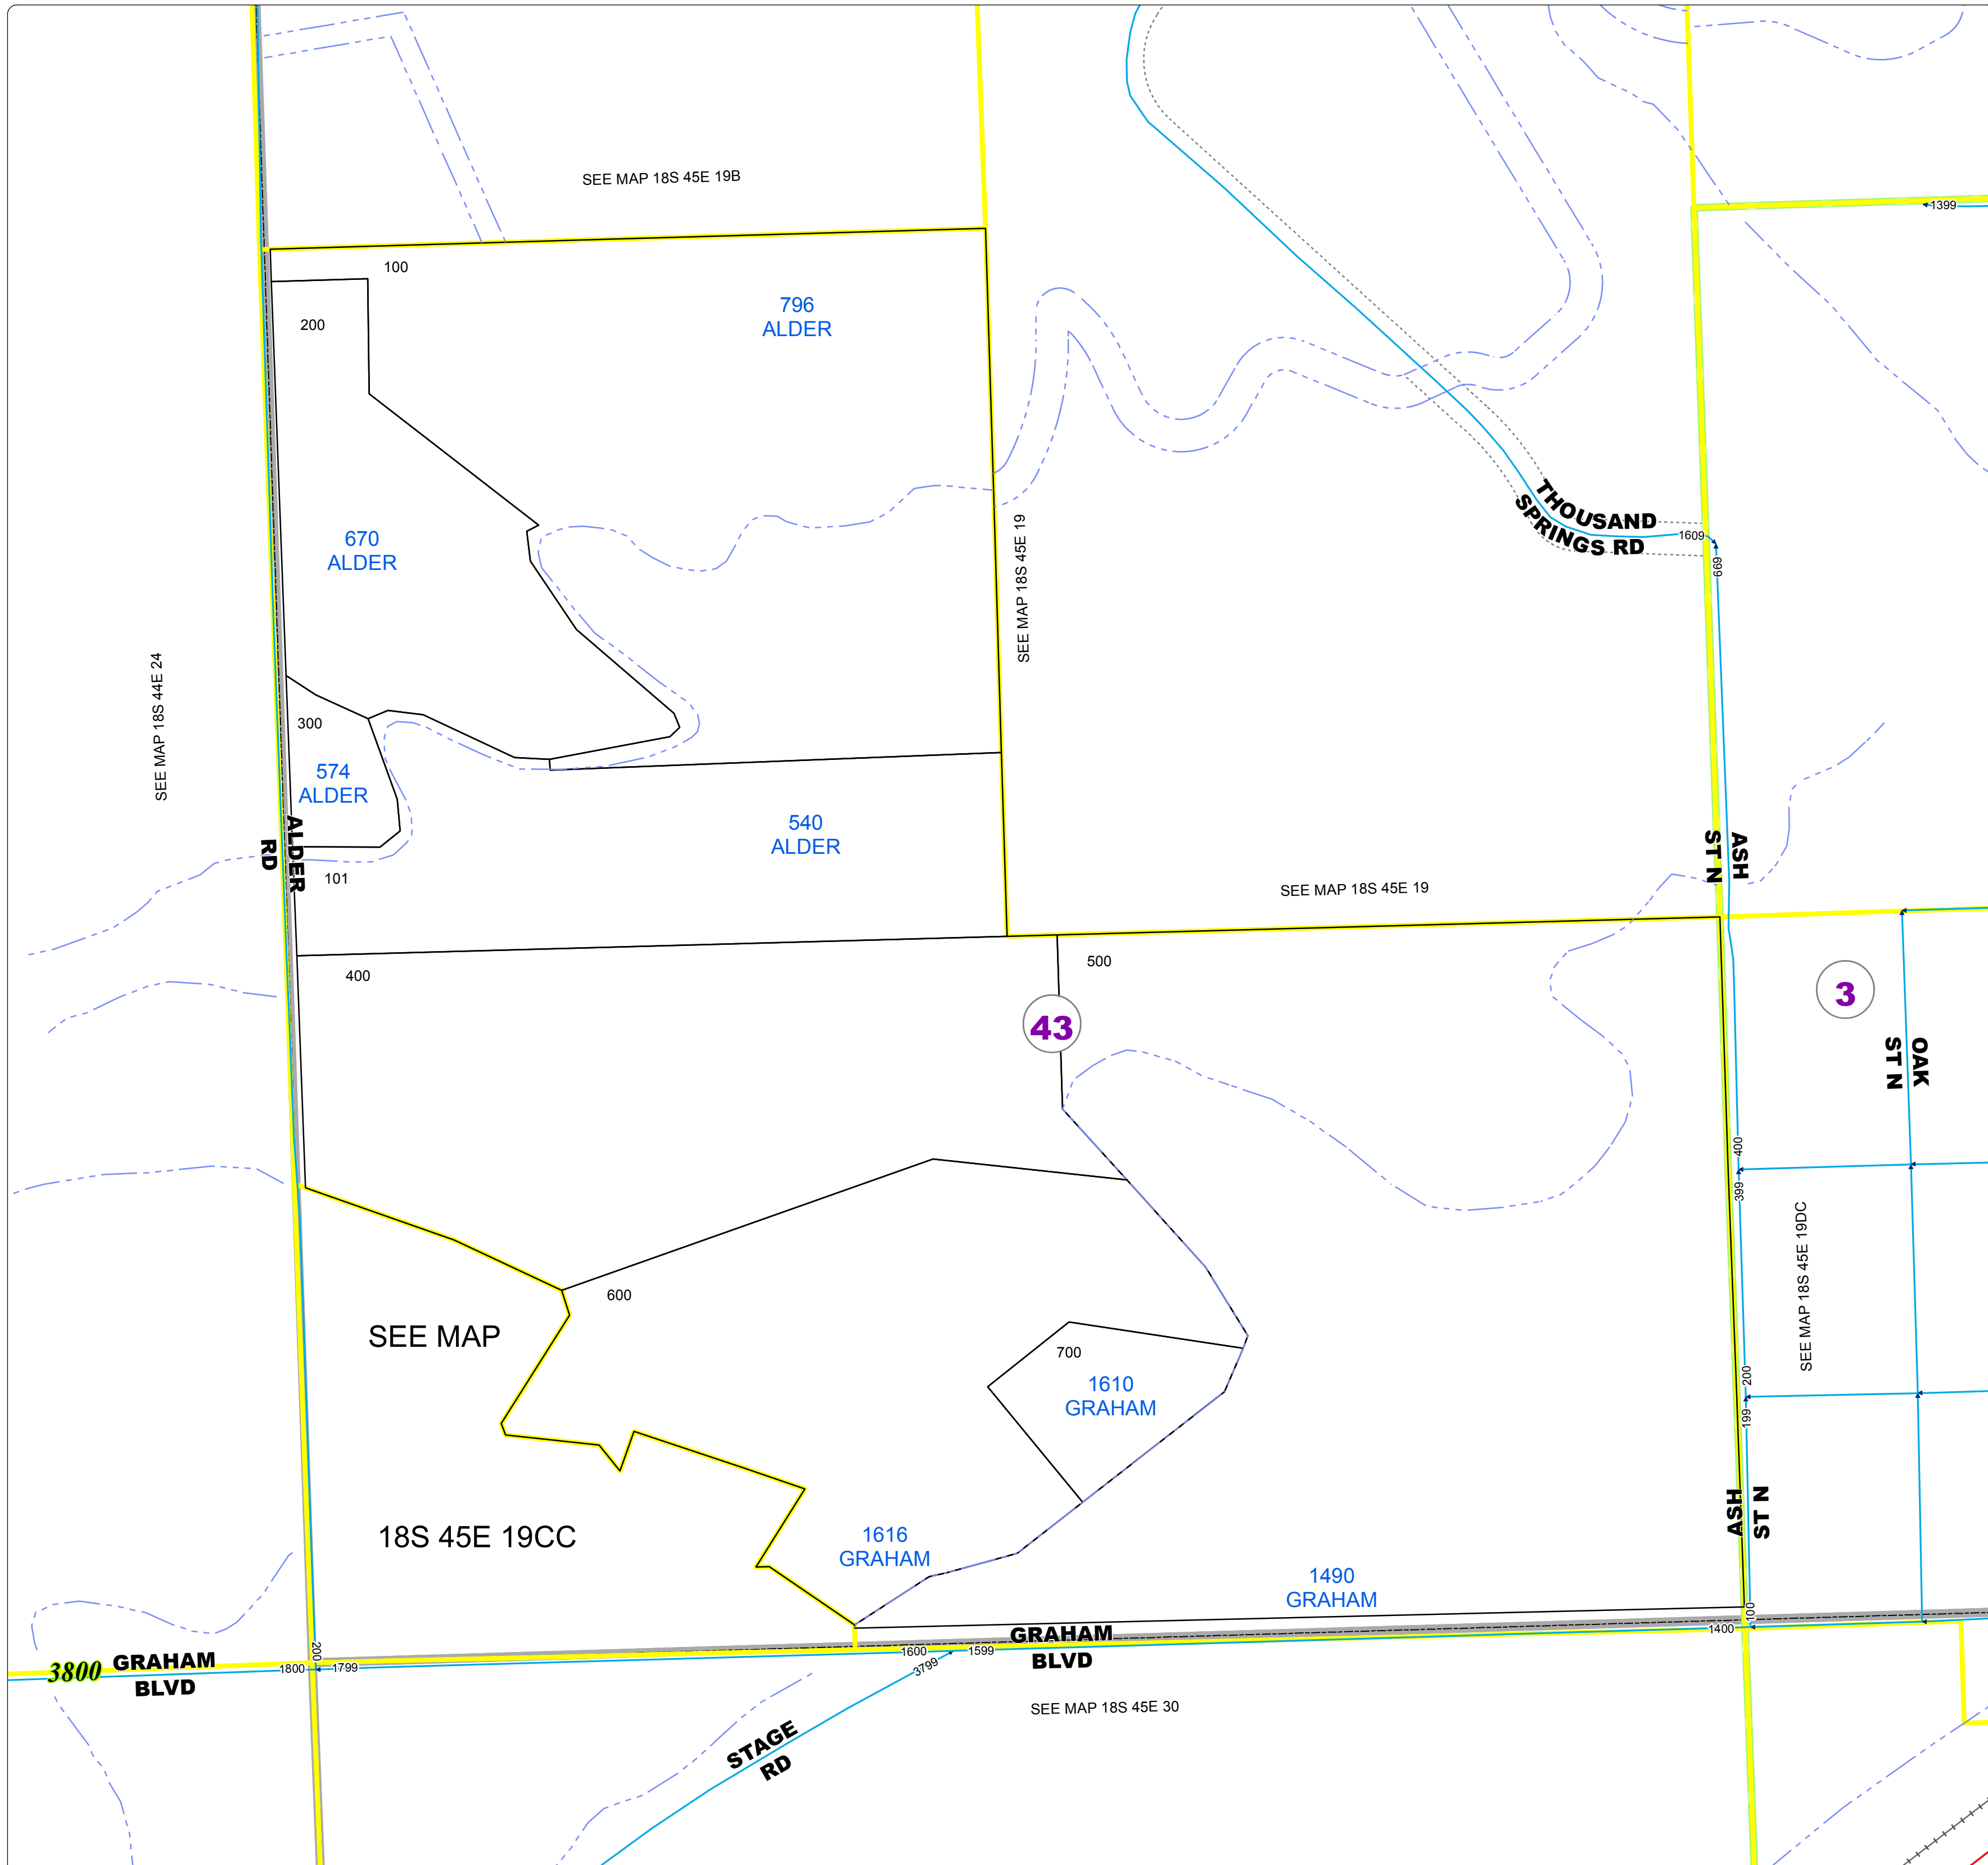

# Malheur County Address Map

- Legend**
- Vale Address Grid
  - MapNumberBoundary
- TAX CODE**
- 3 - Vale-City
  - 43 - Vale Rural-Willowcreek

**DISCLAIMER**  
This information is not intended for use as an address locator and it should be noted that not all county address will be found. Parcels containing multiple addresses may only display a single address as recorded in the Assessor's database. This public information should be accepted and used by the recipient with the understanding that the data received from multiple sources was developed and collected for assessment purpose only.  
GI.2016

## 18S45E19C