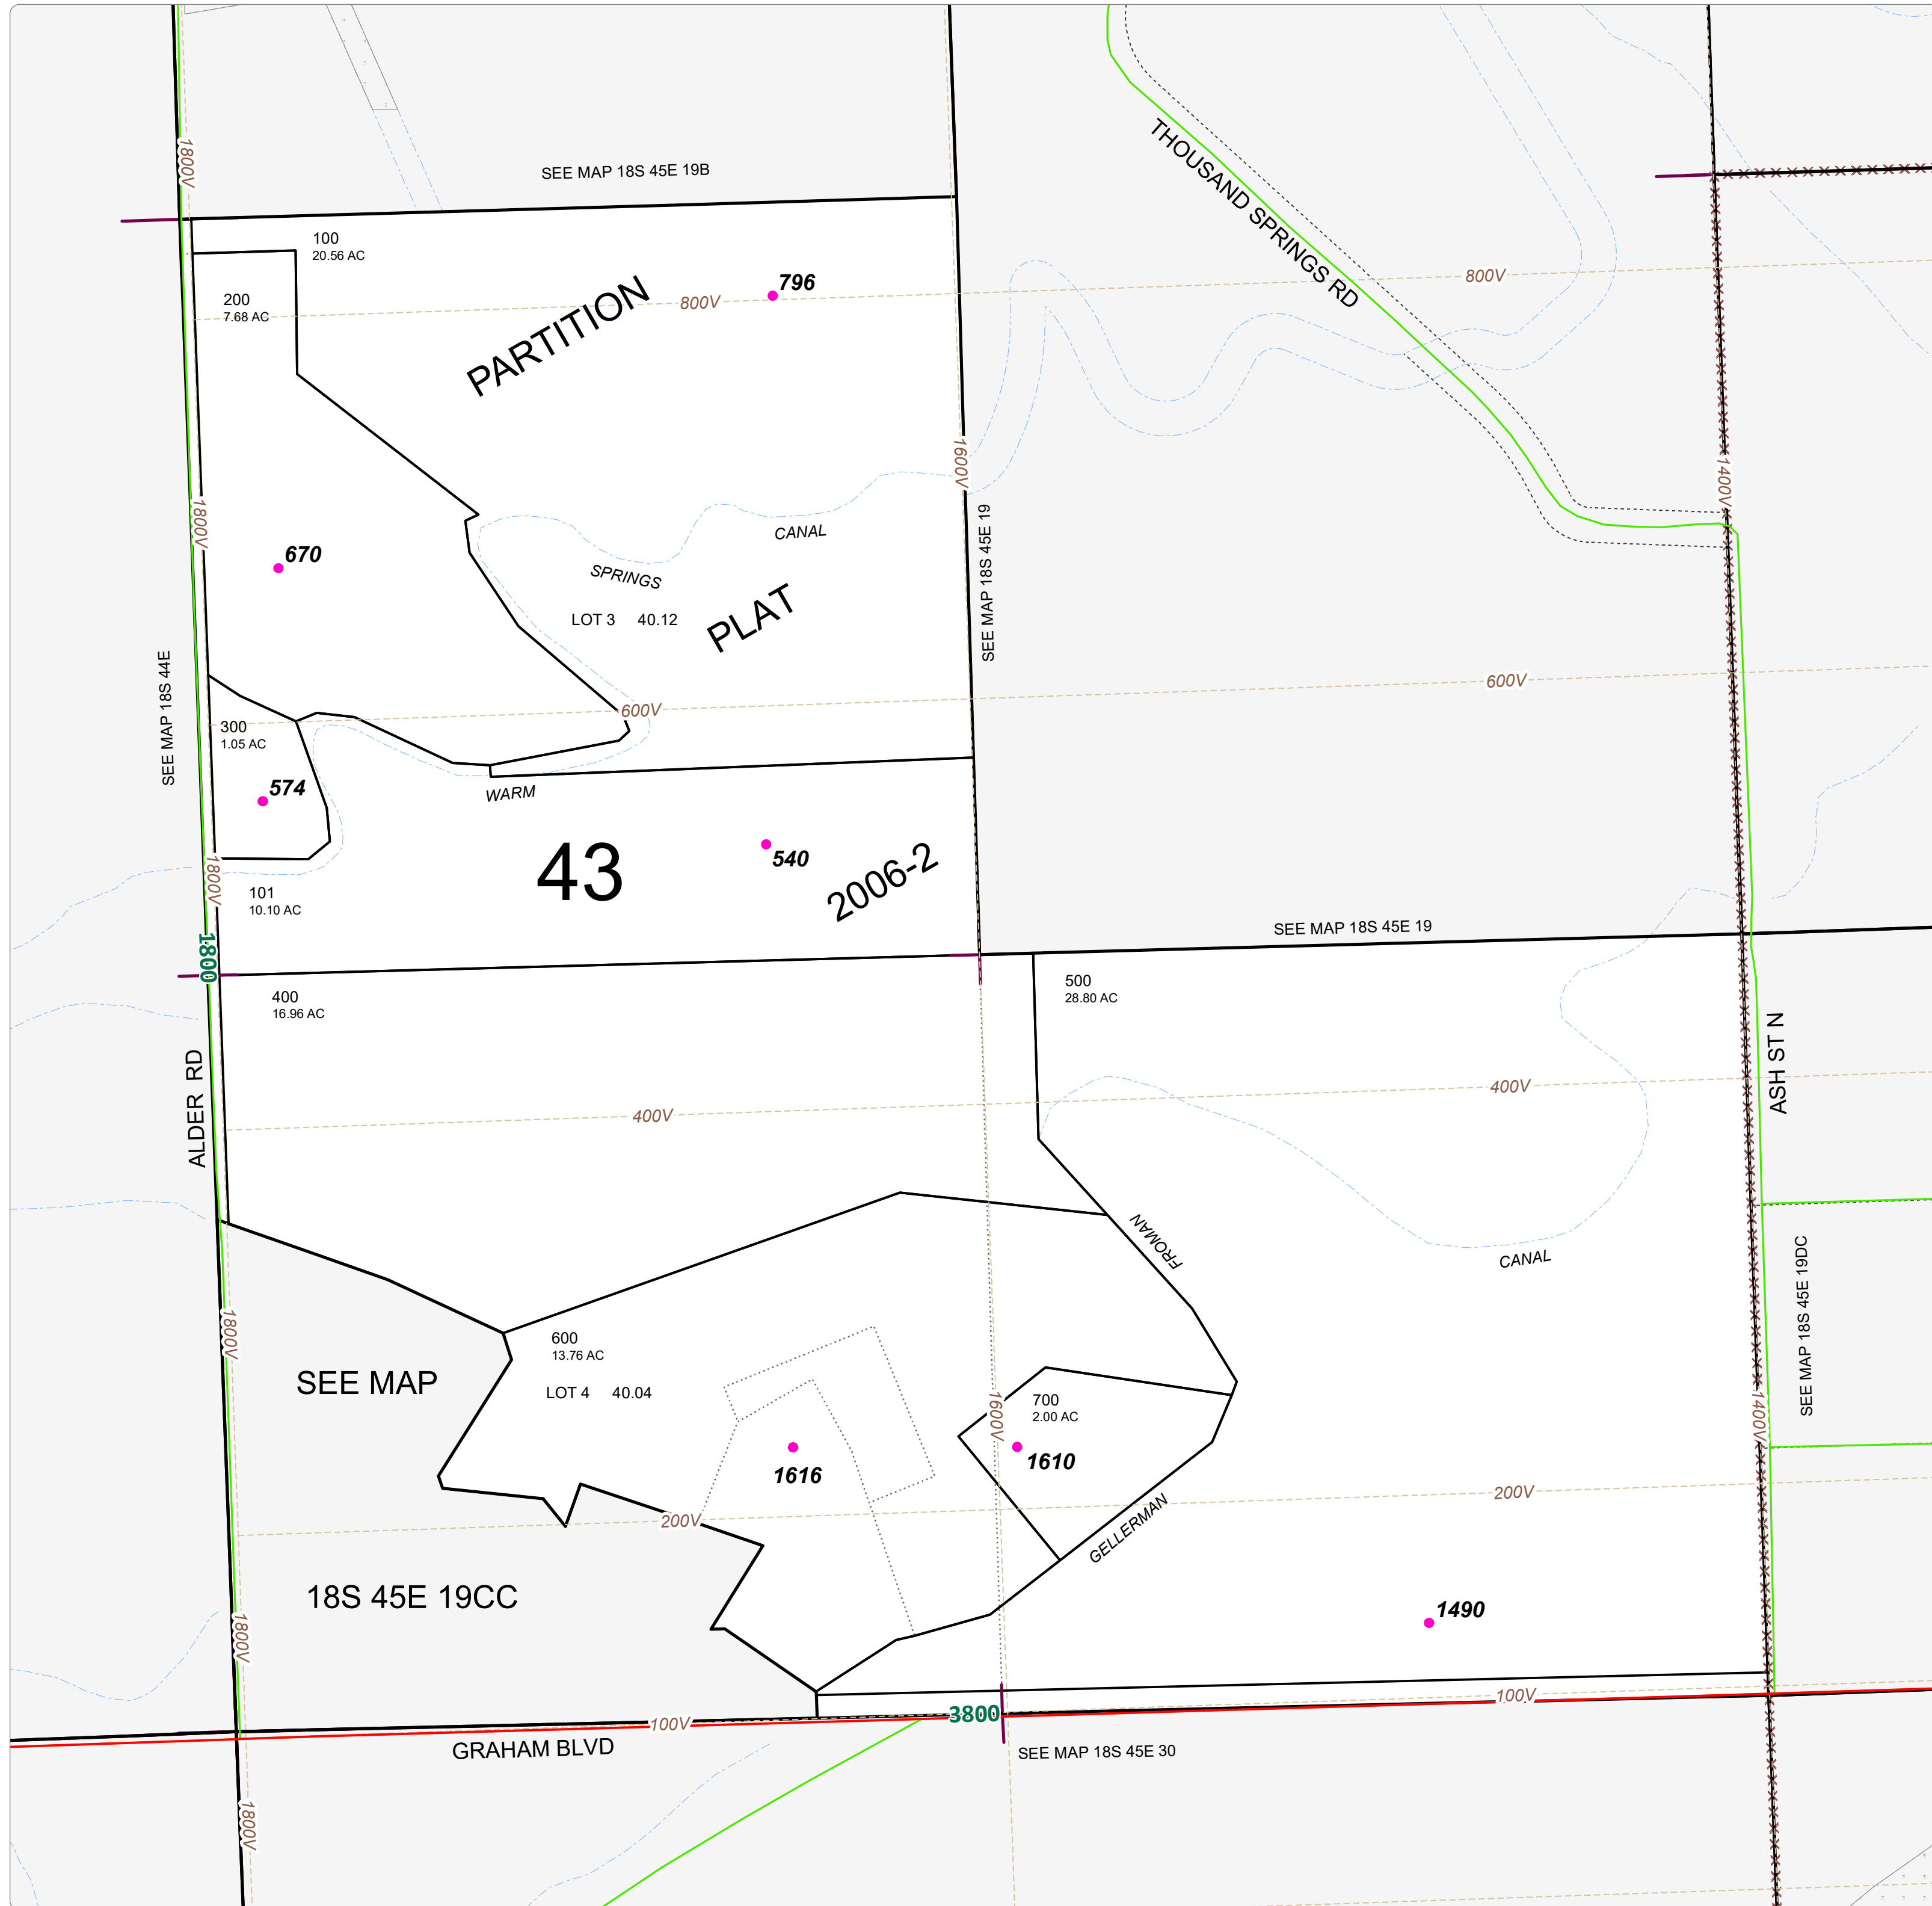

MAPNUM	TAXLOT	REF	SITUSADDRESS
18S4519C	100	13792	796 ALDER RD, VALE
18S4519C	101	20120	540 ALDER RD, VALE
18S4519C	200	13790	670 ALDER RD, VALE
18S4519C	300	13791	574 ALDER RD, VALE
18S4519C	500	13793	1490 GRAHAM BLVD, VALE
18S4519C	600	13797	1616 GRAHAM BLVD, VALE
18S4519C	700	13801	1610 GRAHAM BLVD, VALE

CONTINUE ON NEXT PAGE ...

NOTE:
HIGHLIGHTED CELLS, INDICATE
PARCELS WITH MULTIPLE ADDRESSES.
1000V - Vale Grid System

THIS MAP WAS PREPARED FOR
ASSESSMENT PURPOSE ONLY

18S45E19C