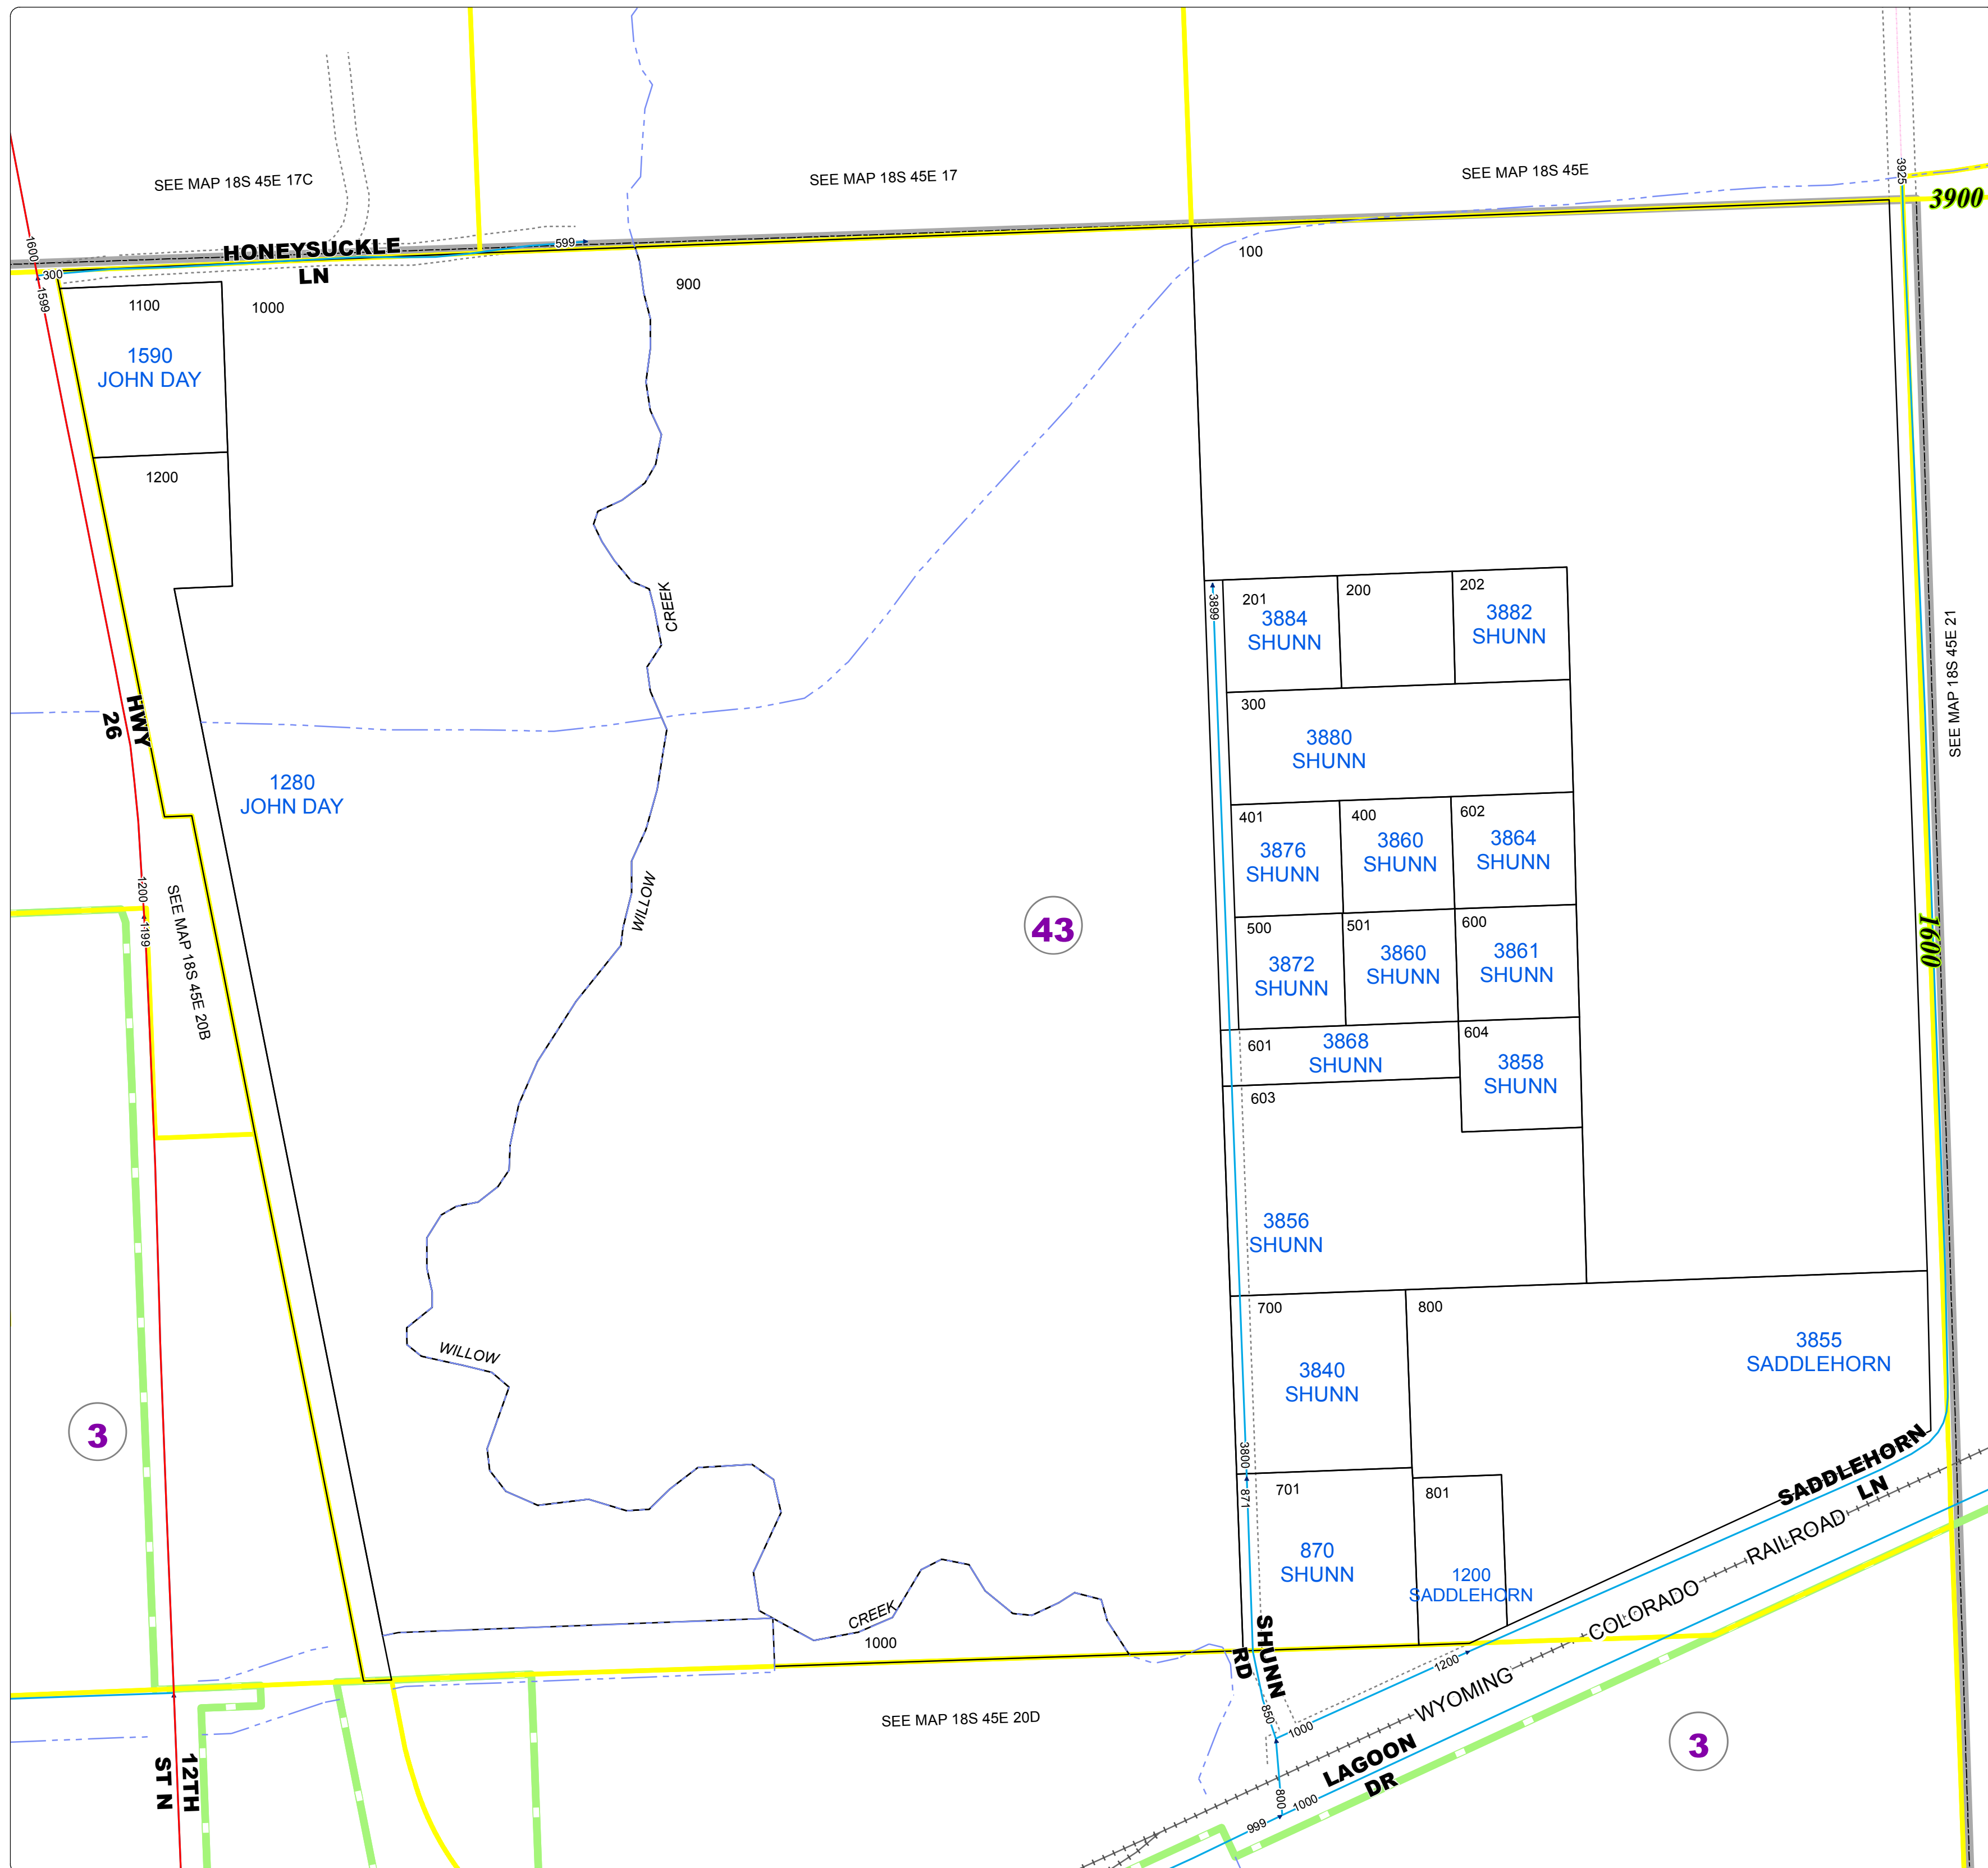

# Malheur County Address Map

**Legend**

- Vale Address Grid
- MapNumberBoundary
- TAX CODE**
- 3 - Vale-City
- 43 - Vale Rural-Willowcreek

**DISCLAIMER**  
This information is not intended for use as an address locator and it should be noted that not all county address will be found. Parcels containing multiple addresses may only display a single address as recorded in the Assessor's database. This public information should be accepted and used by the recipient with the understanding that the data received from multiple sources was developed and collected for assessment purpose only.  
GI.2016

18S45E20A