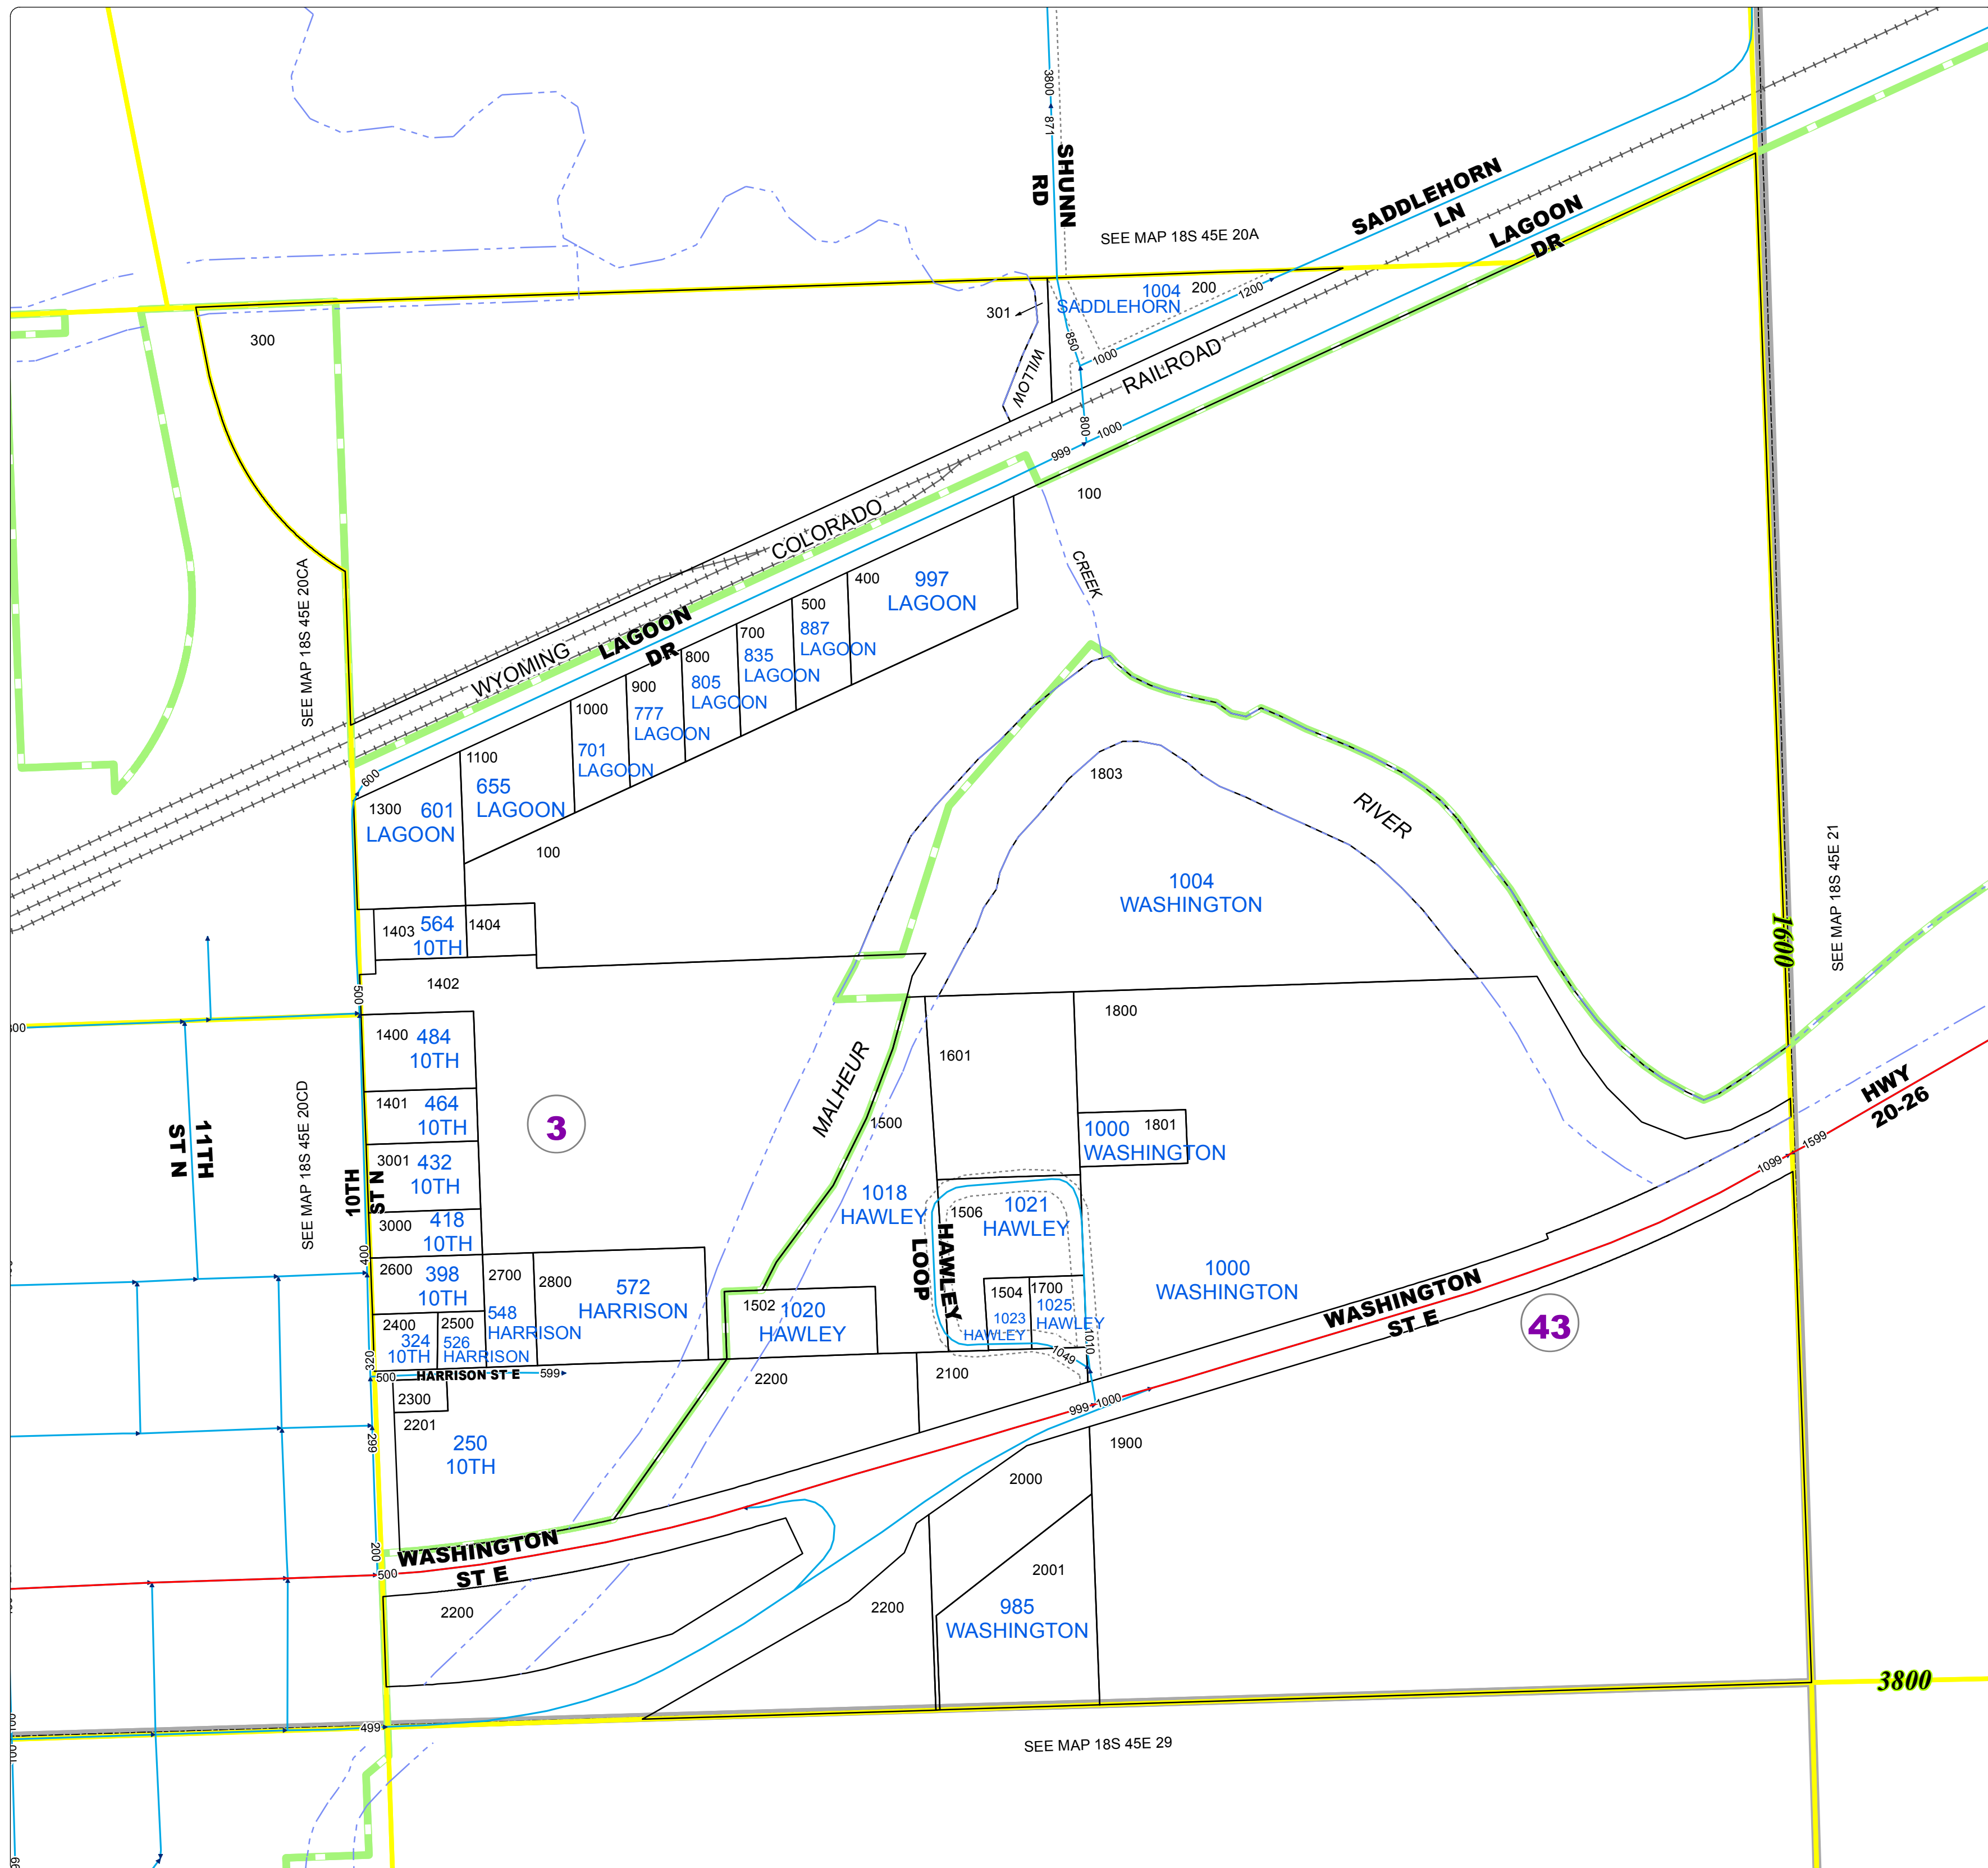

Malheur County Address Map

Legend

- Vale Address Grid
- MapNumberBoundary

TAX CODE

- 3 - Vale-City
- 43 - Vale Rural-Willowcreek

DISCLAIMER
This information is not intended for use as an address locator and it should be noted that not all county address will be found. Parcels containing multiple addresses may only display a single address as recorded in the Assessor's database. This public information should be accepted and used by the recipient with the understanding that the data received from multiple sources was developed and collected for assessment purpose only.
GI.2016

18S45E20D