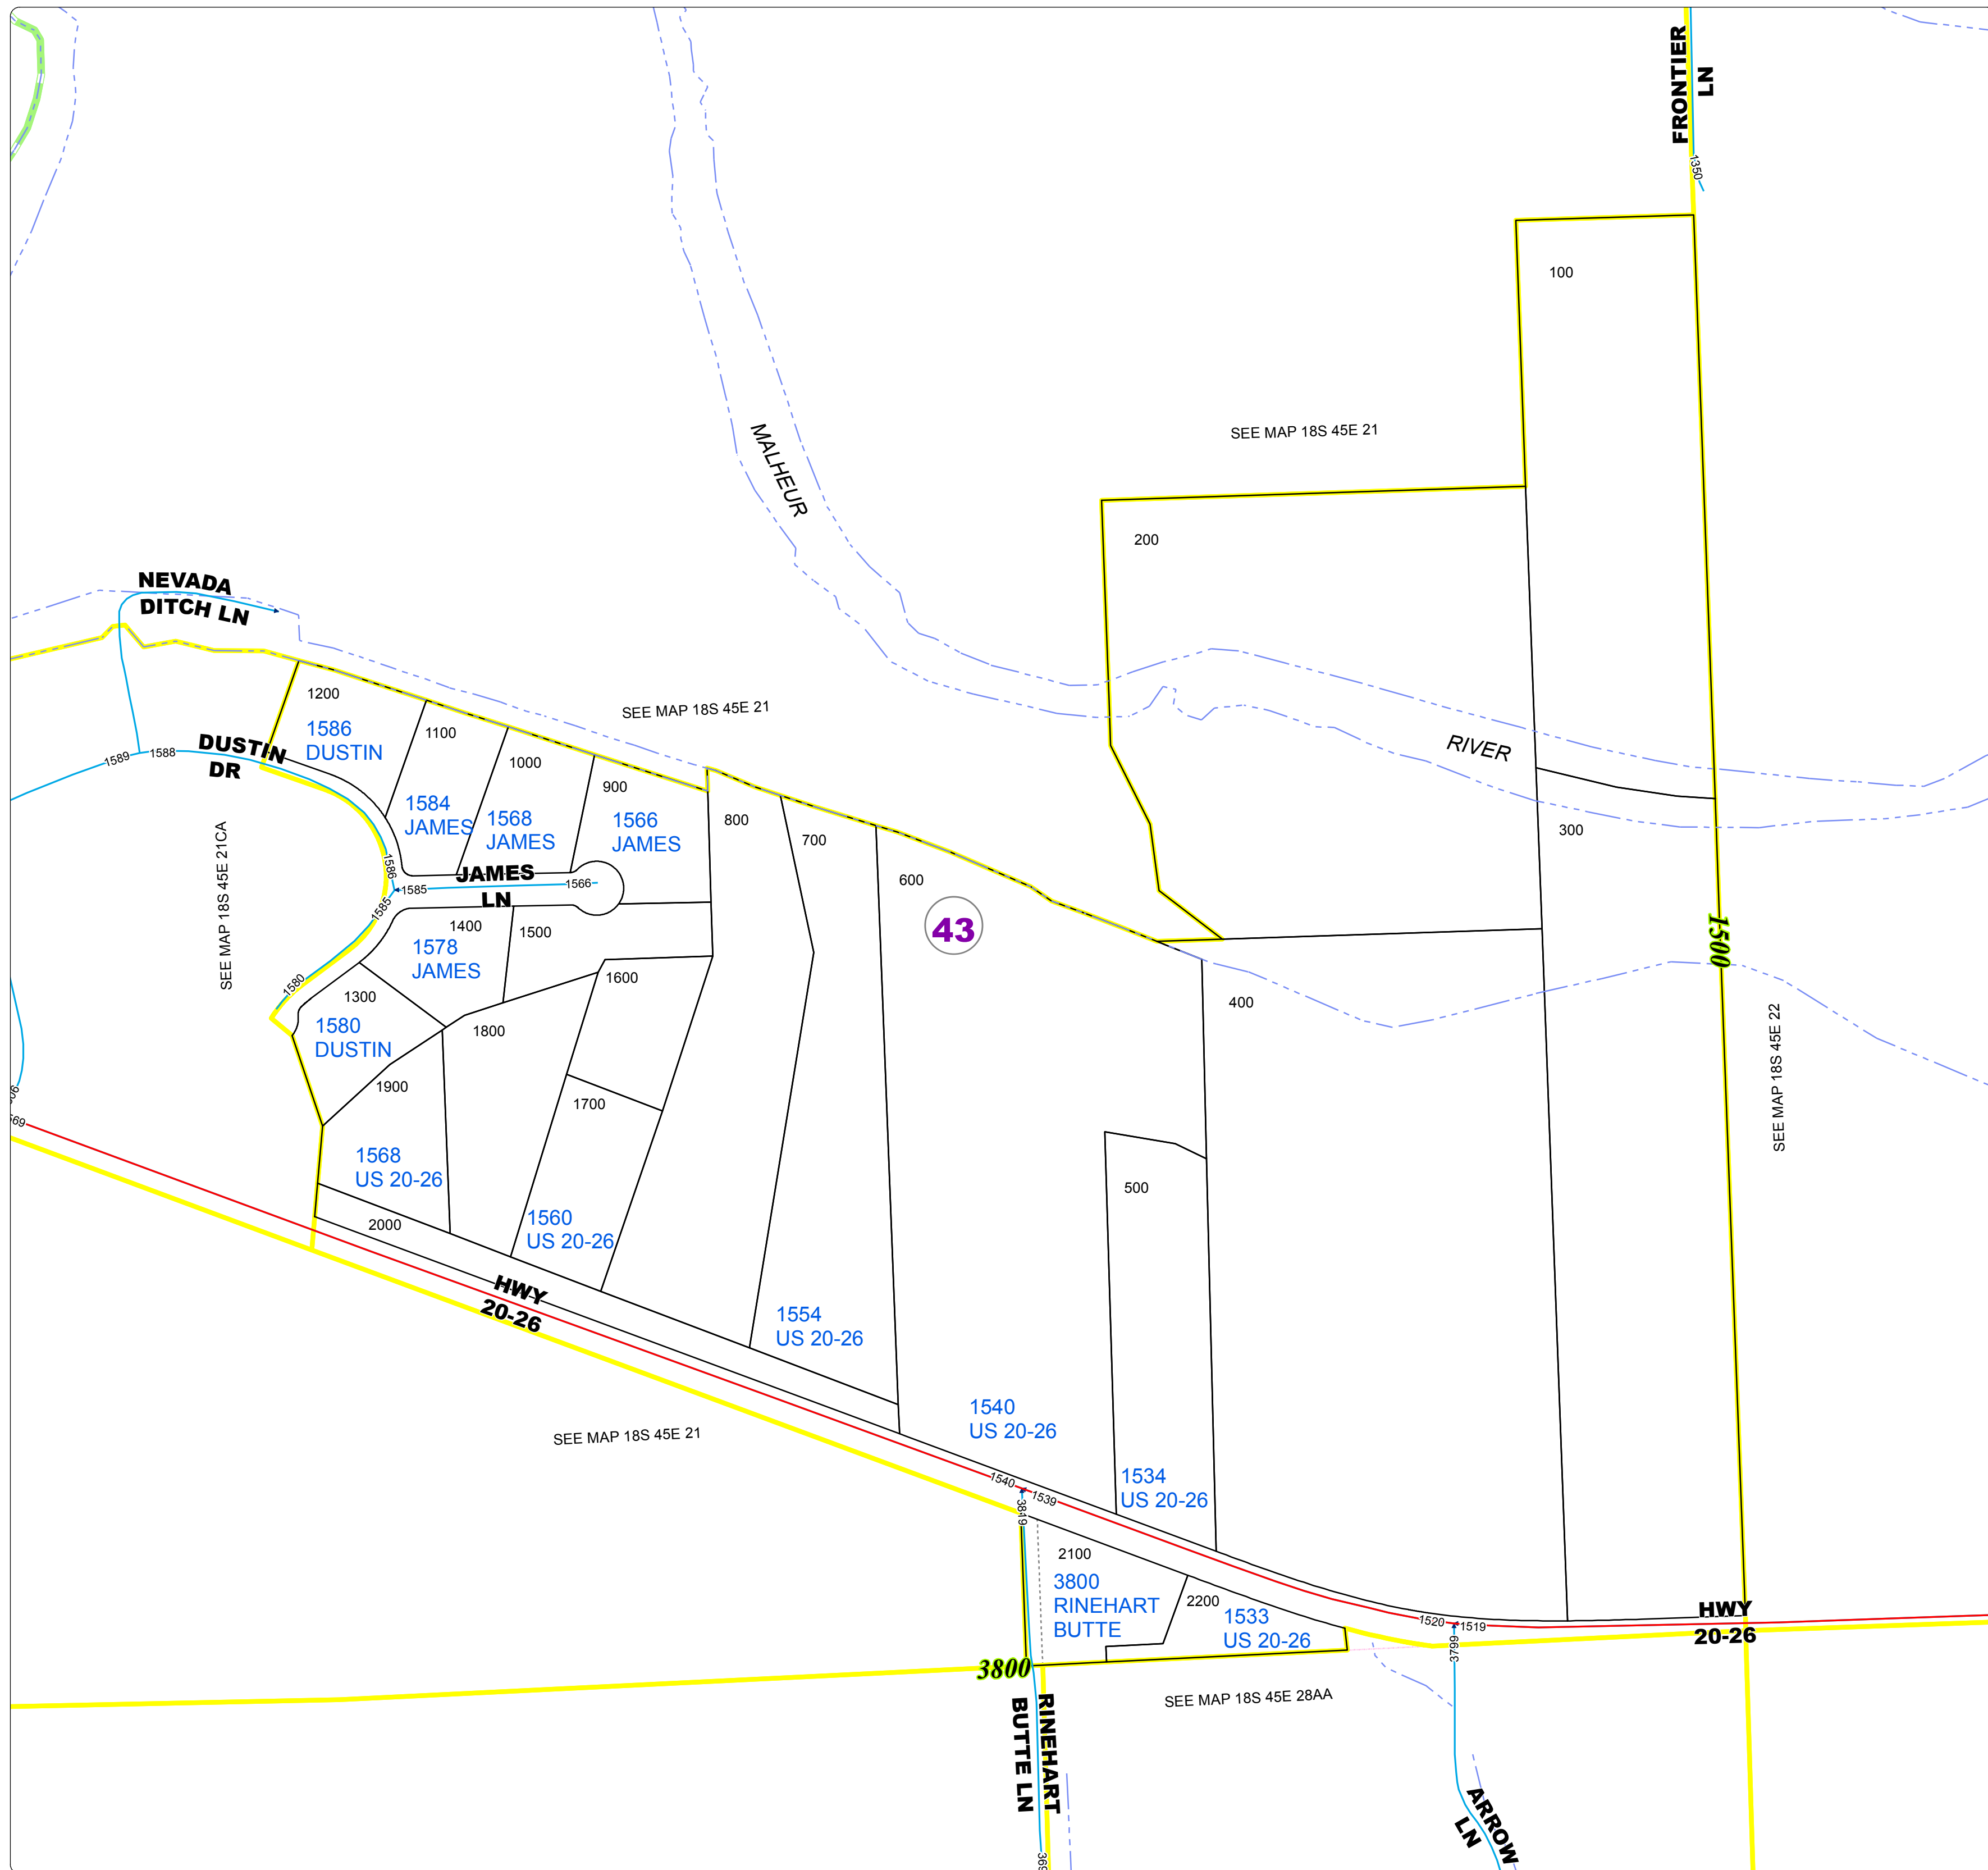

Malheur County Address Map

- Legend**
- MapNumberBoundary
 - TAX CODE AREA**
 - 3 - Vale-City
 - 43 - Vale Rural-Willowcreek

DISCLAIMER
 This information is not intended for use as an address locator and it should be noted that not all county address will be found. Parcels containing multiple addresses may only display a single address as recorded in the Assessor's database. This public information should be accepted and used by the recipient with the understanding that the data received from multiple sources was developed and collected for assessment purpose only.
 GI.2016

18S45E21D