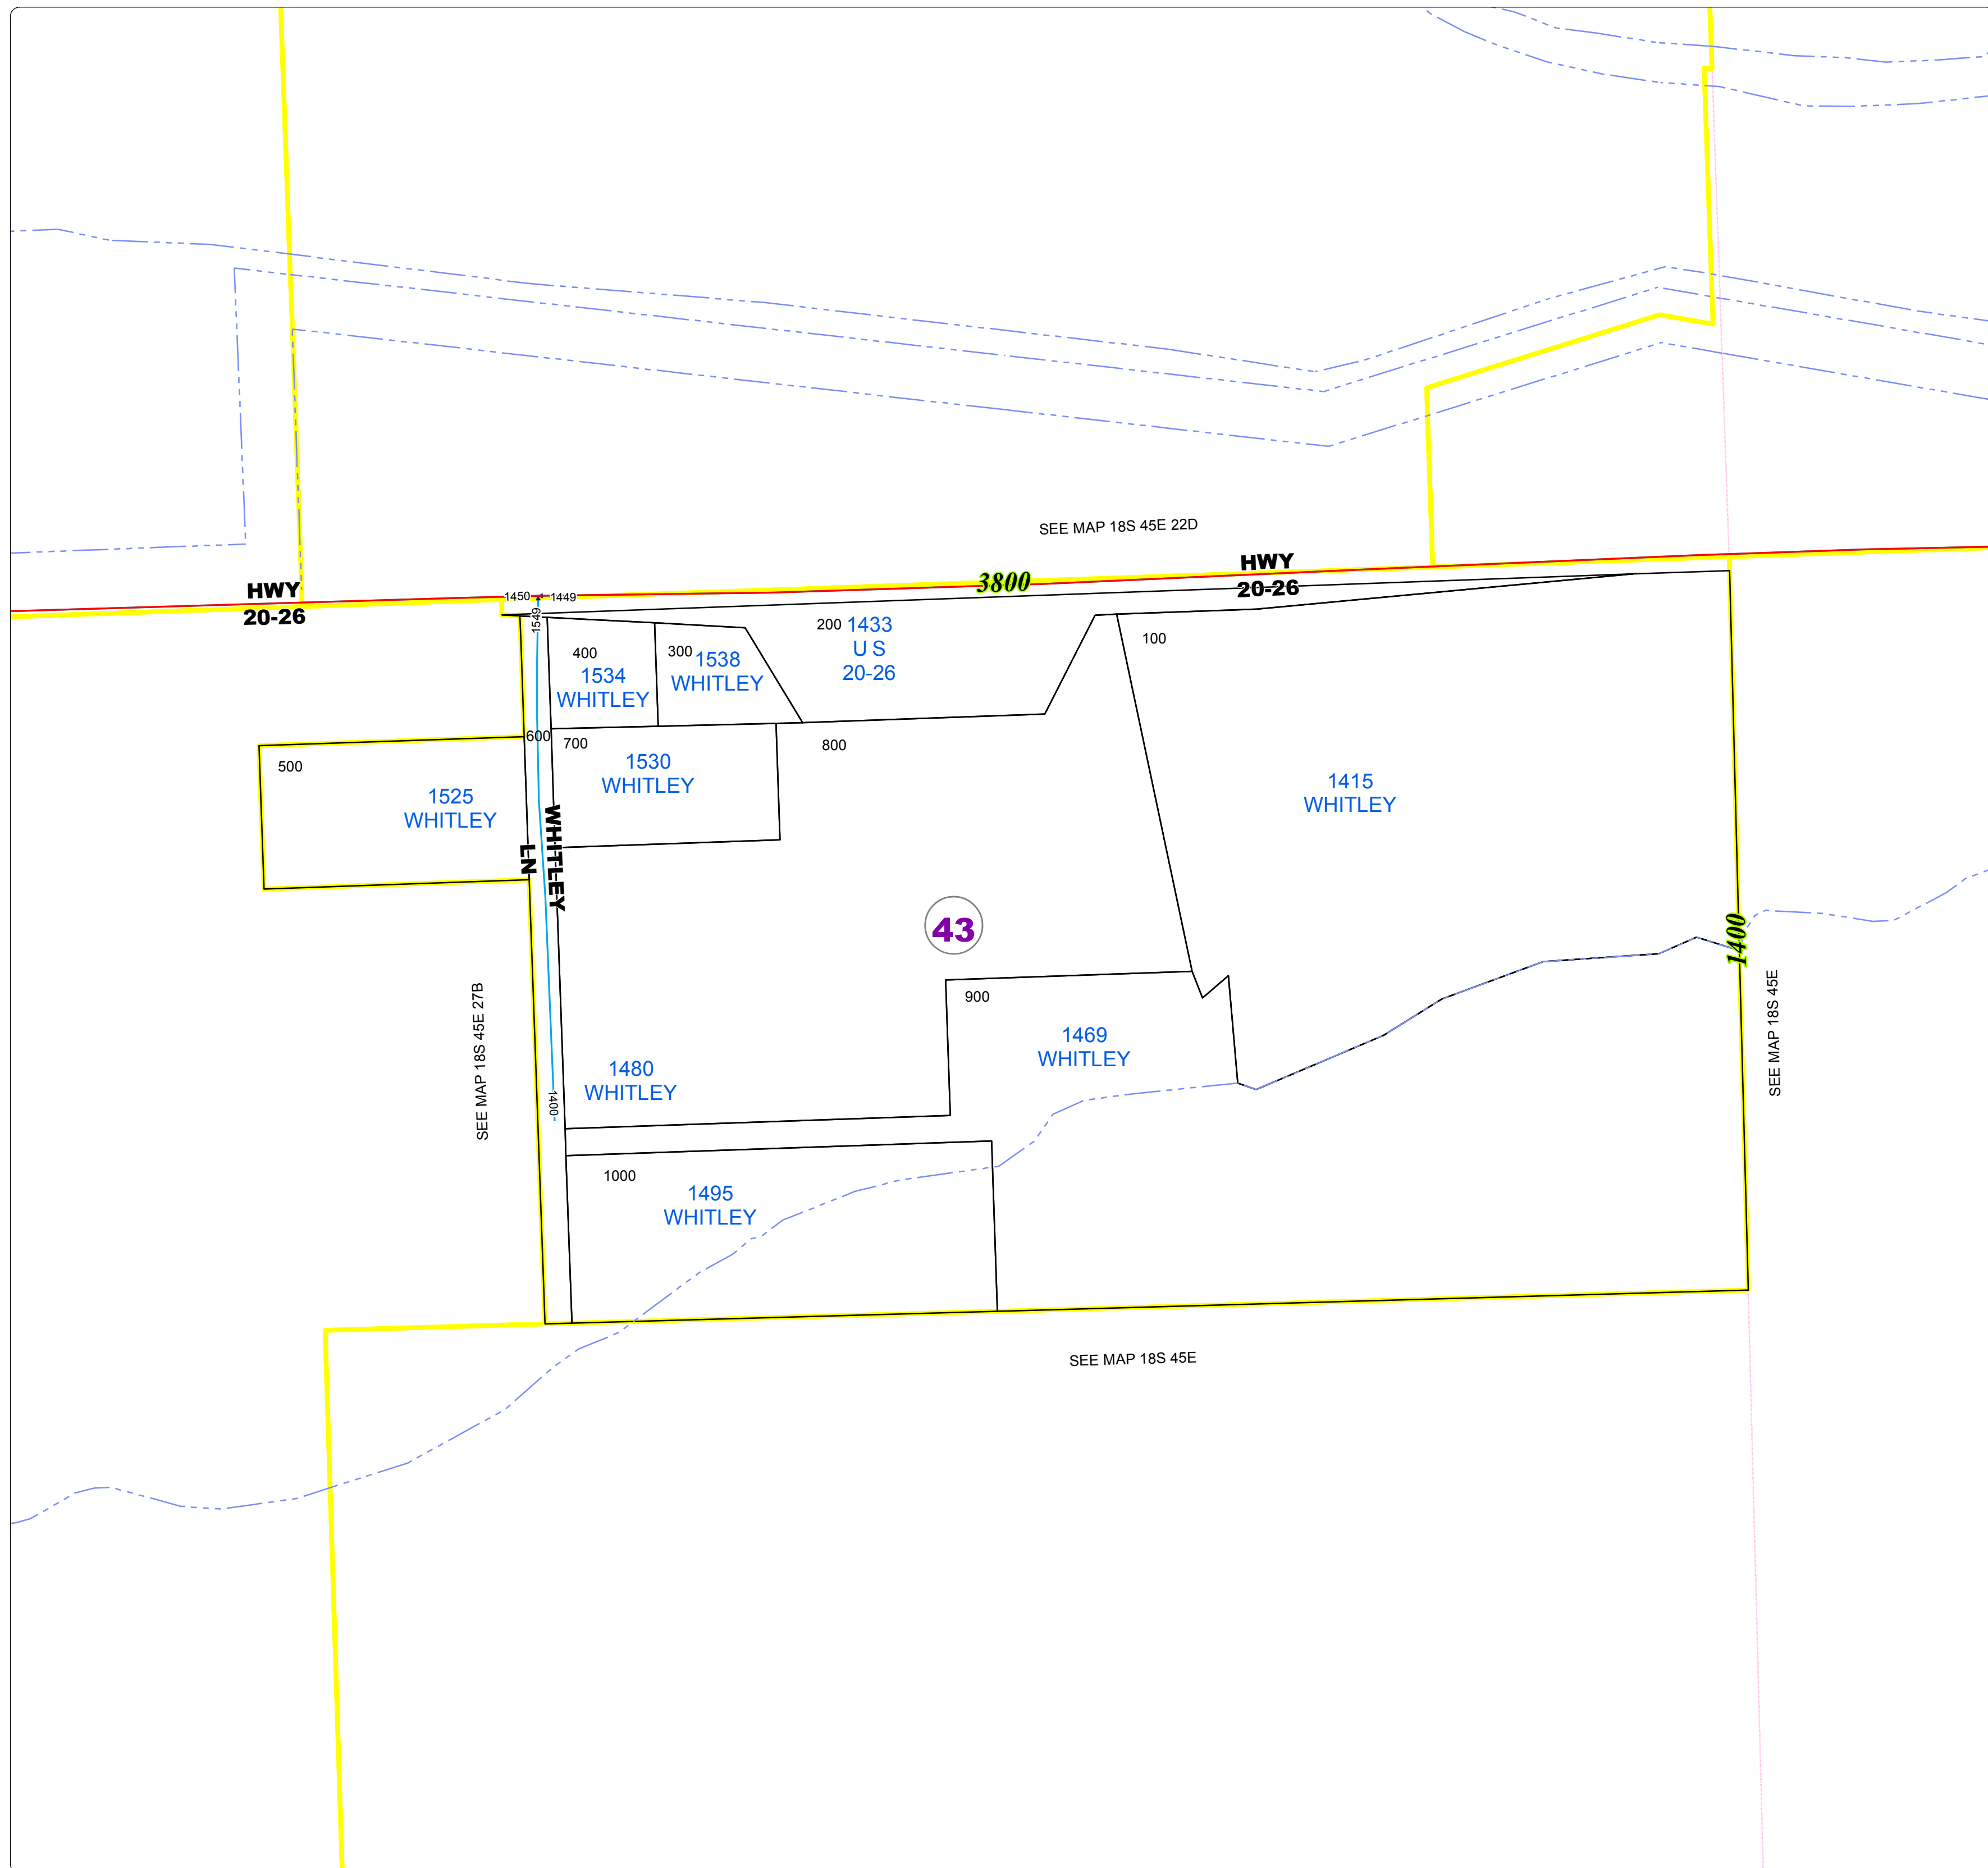

Malheur County Address Map

Legend

MapNumberBoundary

TAX CODE AREA

43 - Vale Rural-Willowcreek

DISCLAIMER
This information is not intended for use as an address locator and it should be noted that not all county address will be found. Parcels containing multiple addresses may only display a single address as recorded in the Assessor's database. This public information should be accepted and used by the recipient with the understanding that the data received from multiple sources was developed and collected for assessment purpose only.
GI.2016

18S45E27A