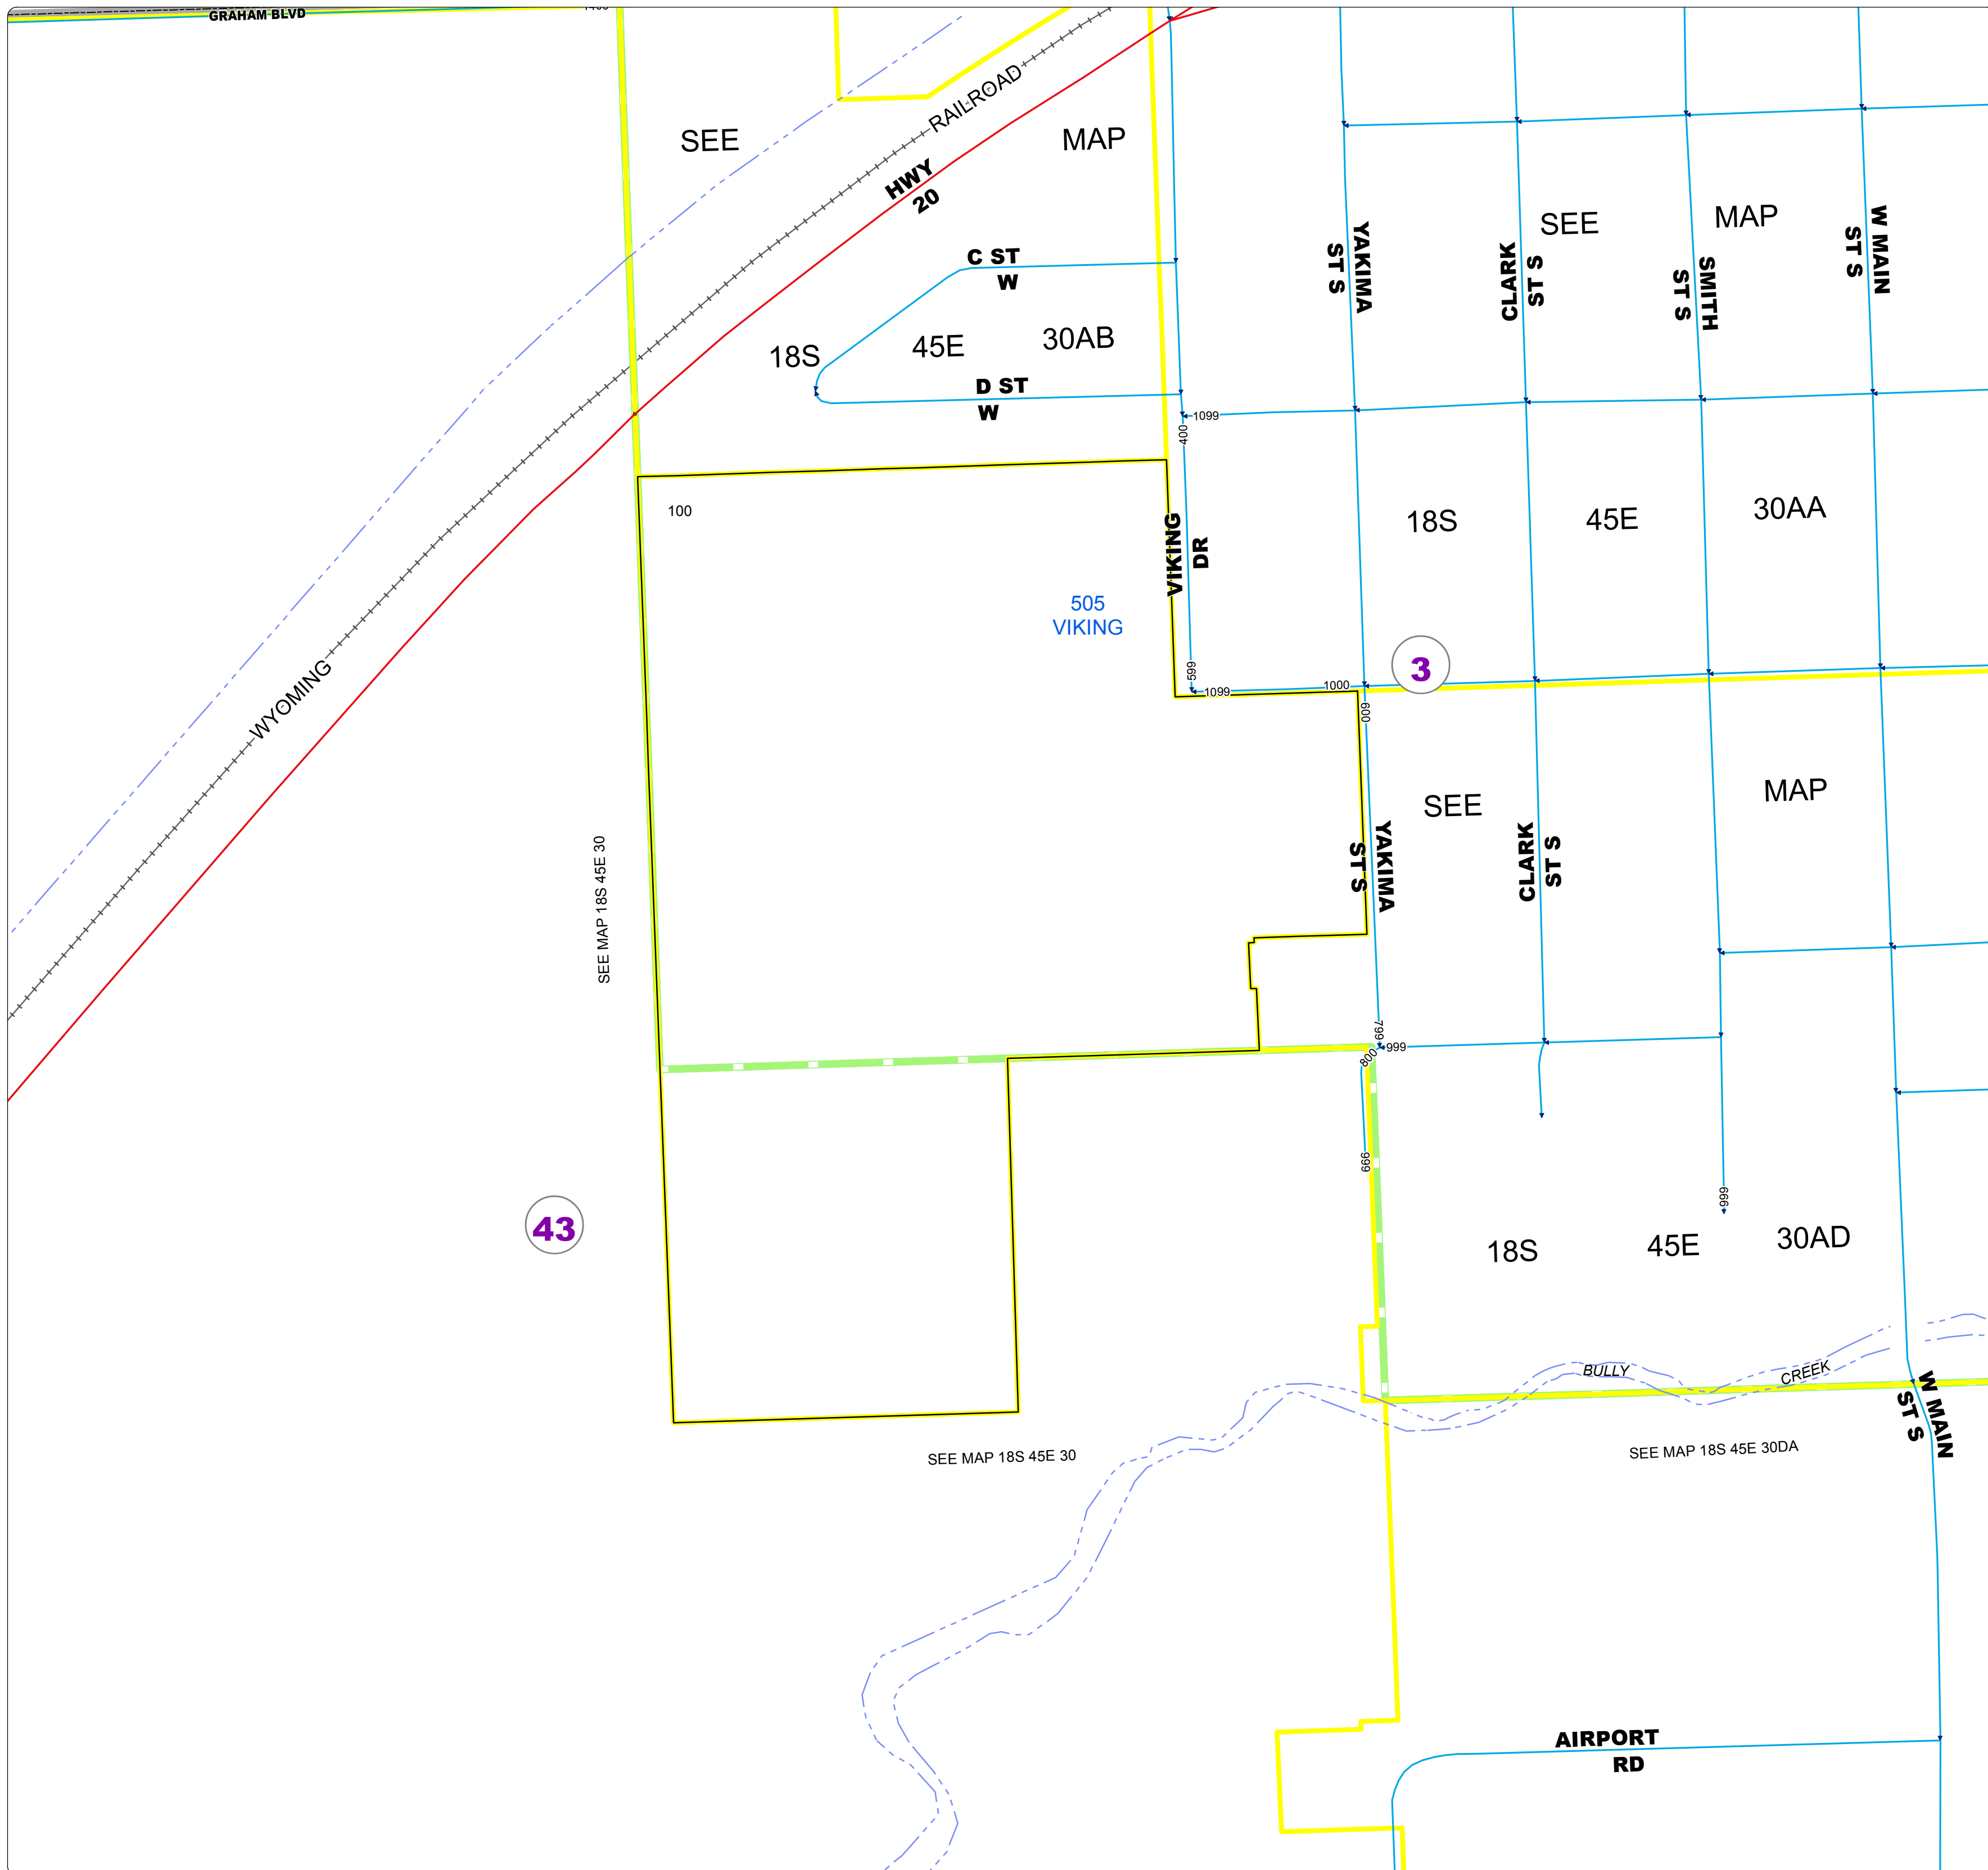

Malheur County Address Map

- Legend**
- Vale Address Grid
 - MapNumberBoundary
 - TAX CODE AREA**
 - 3 - Vale-City
 - 43 - Vale Rural-Willowcreek

DISCLAIMER
This information is not intended for use as an address locator and it should be noted that not all county address will be found. Parcels containing multiple addresses may only display a single address as recorded in the Assessor's database. This public information should be accepted and used by the recipient with the understanding that the data received from multiple sources was developed and collected for assessment purpose only.
GL2016

18S45E30A