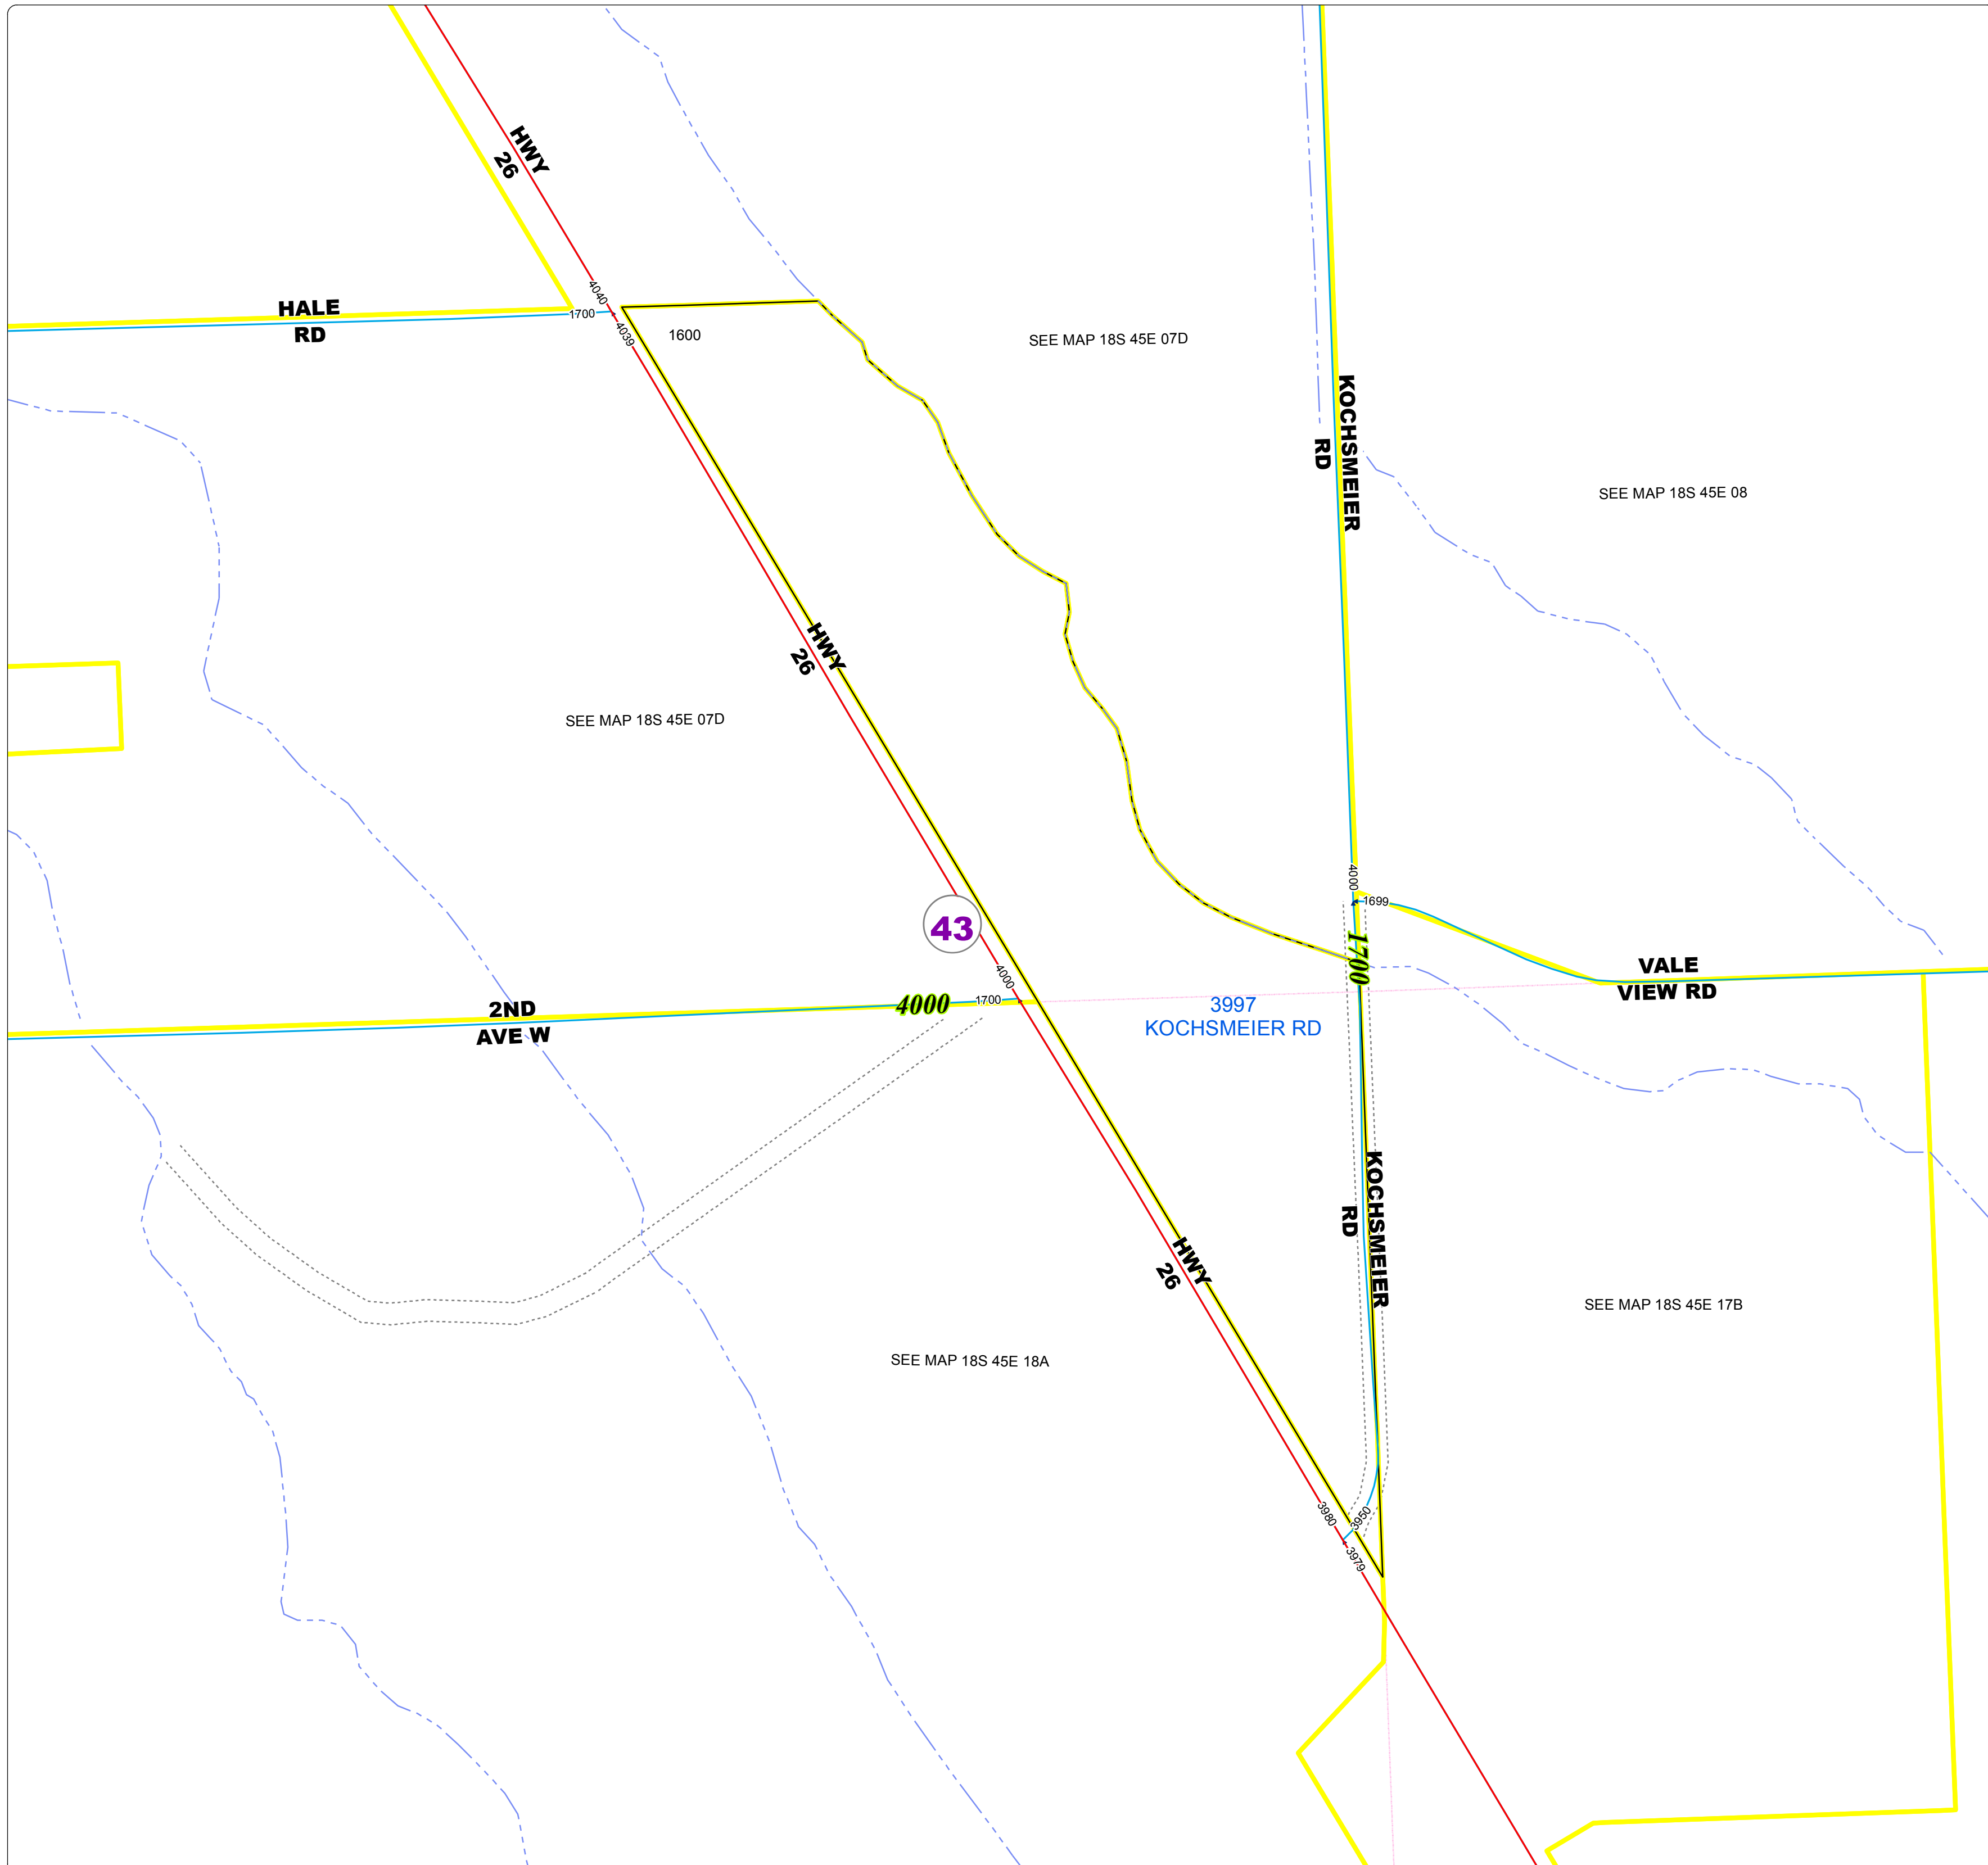

# Malheur County Address Map

### Legend

- MapNumberBoundary
- TAX CODE**
- 43 - Vale Rural-Willowcreek

**DISCLAIMER**  
This information is not intended for use as an address locator and it should be noted that not all county address will be found. Parcels containing multiple addresses may only display a single address as recorded in the Assessor's database. This public information should be accepted and used by the recipient with the understanding that the data received from multiple sources was developed and collected for **assessment purpose only**.  
GL2016