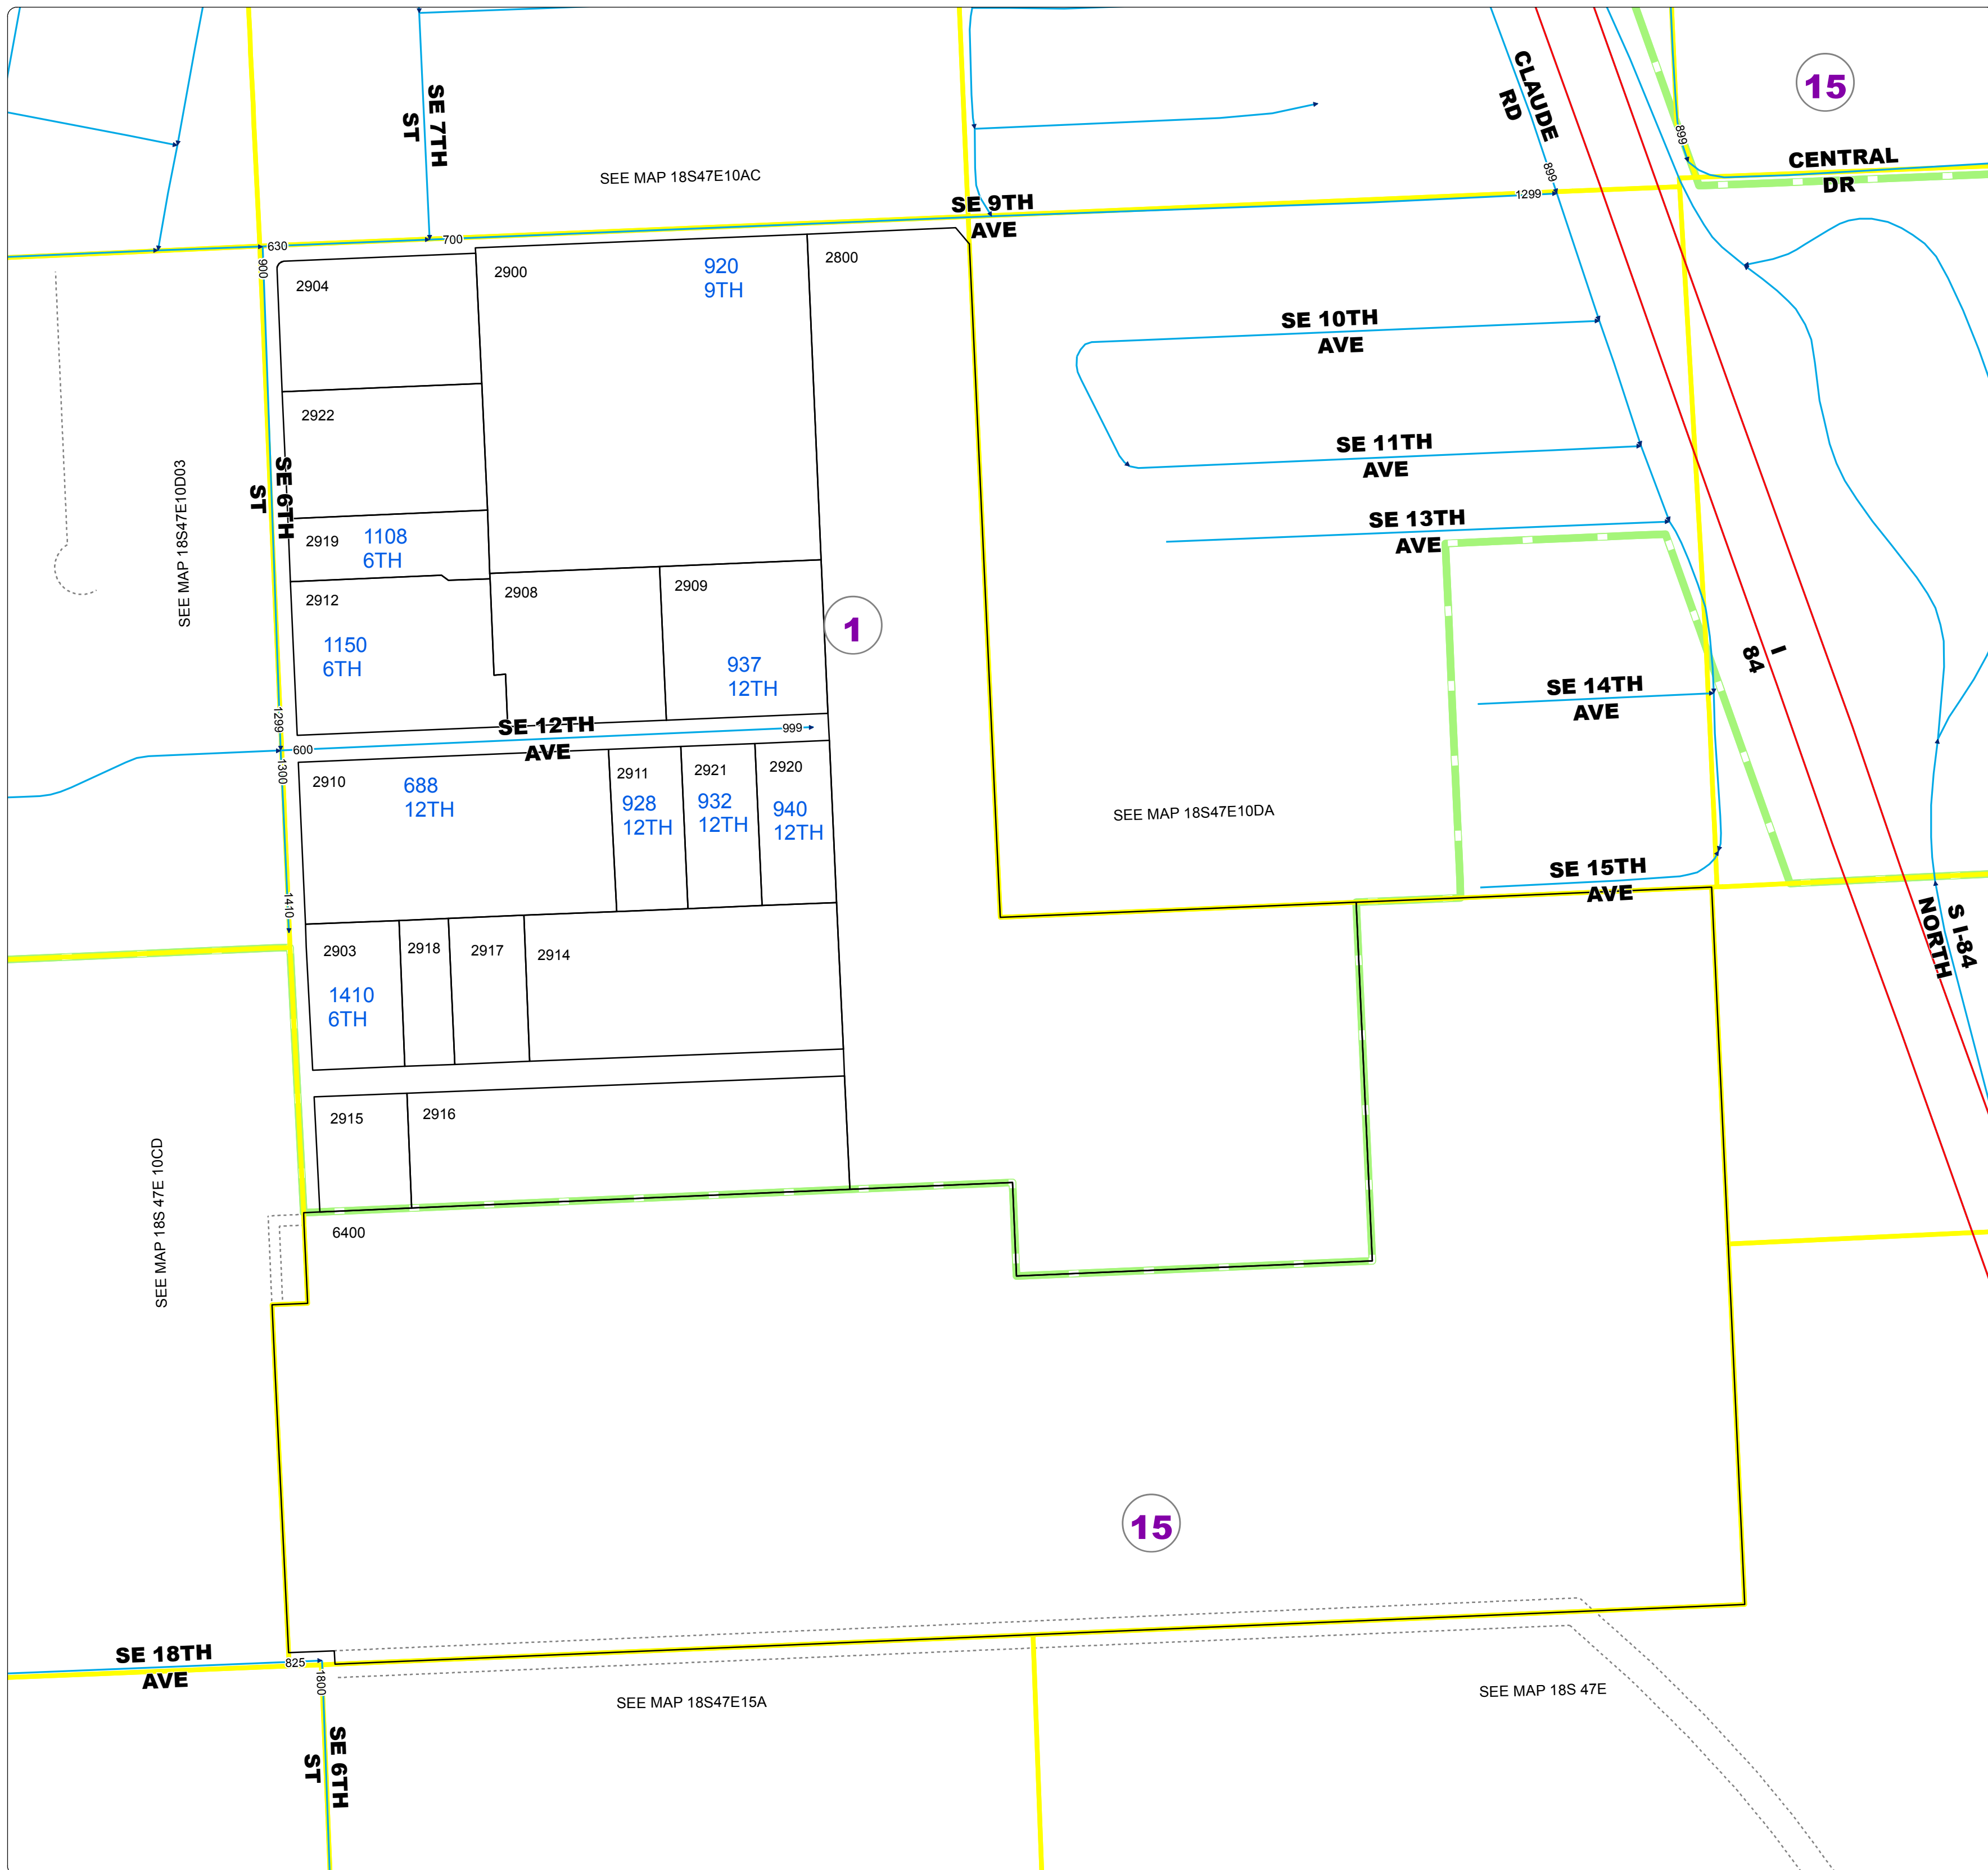

Malheur County Address Map

- Legend**
- Ontario Address Grid
 - MapNumberBoundary
 - TAX CODE AREA**
 - 1 - Ontario-City
 - 15 - Ontario-Rural

DISCLAIMER
This information is not intended for use as an address locator and it should be noted that not all county address will be found. Parcels containing multiple addresses may only display a single address as recorded in the Assessor's database. This public information should be accepted and used by the recipient with the understanding that the data received from multiple sources was developed and collected for **assessment purpose only**.
GI.2016

18S47E10D04