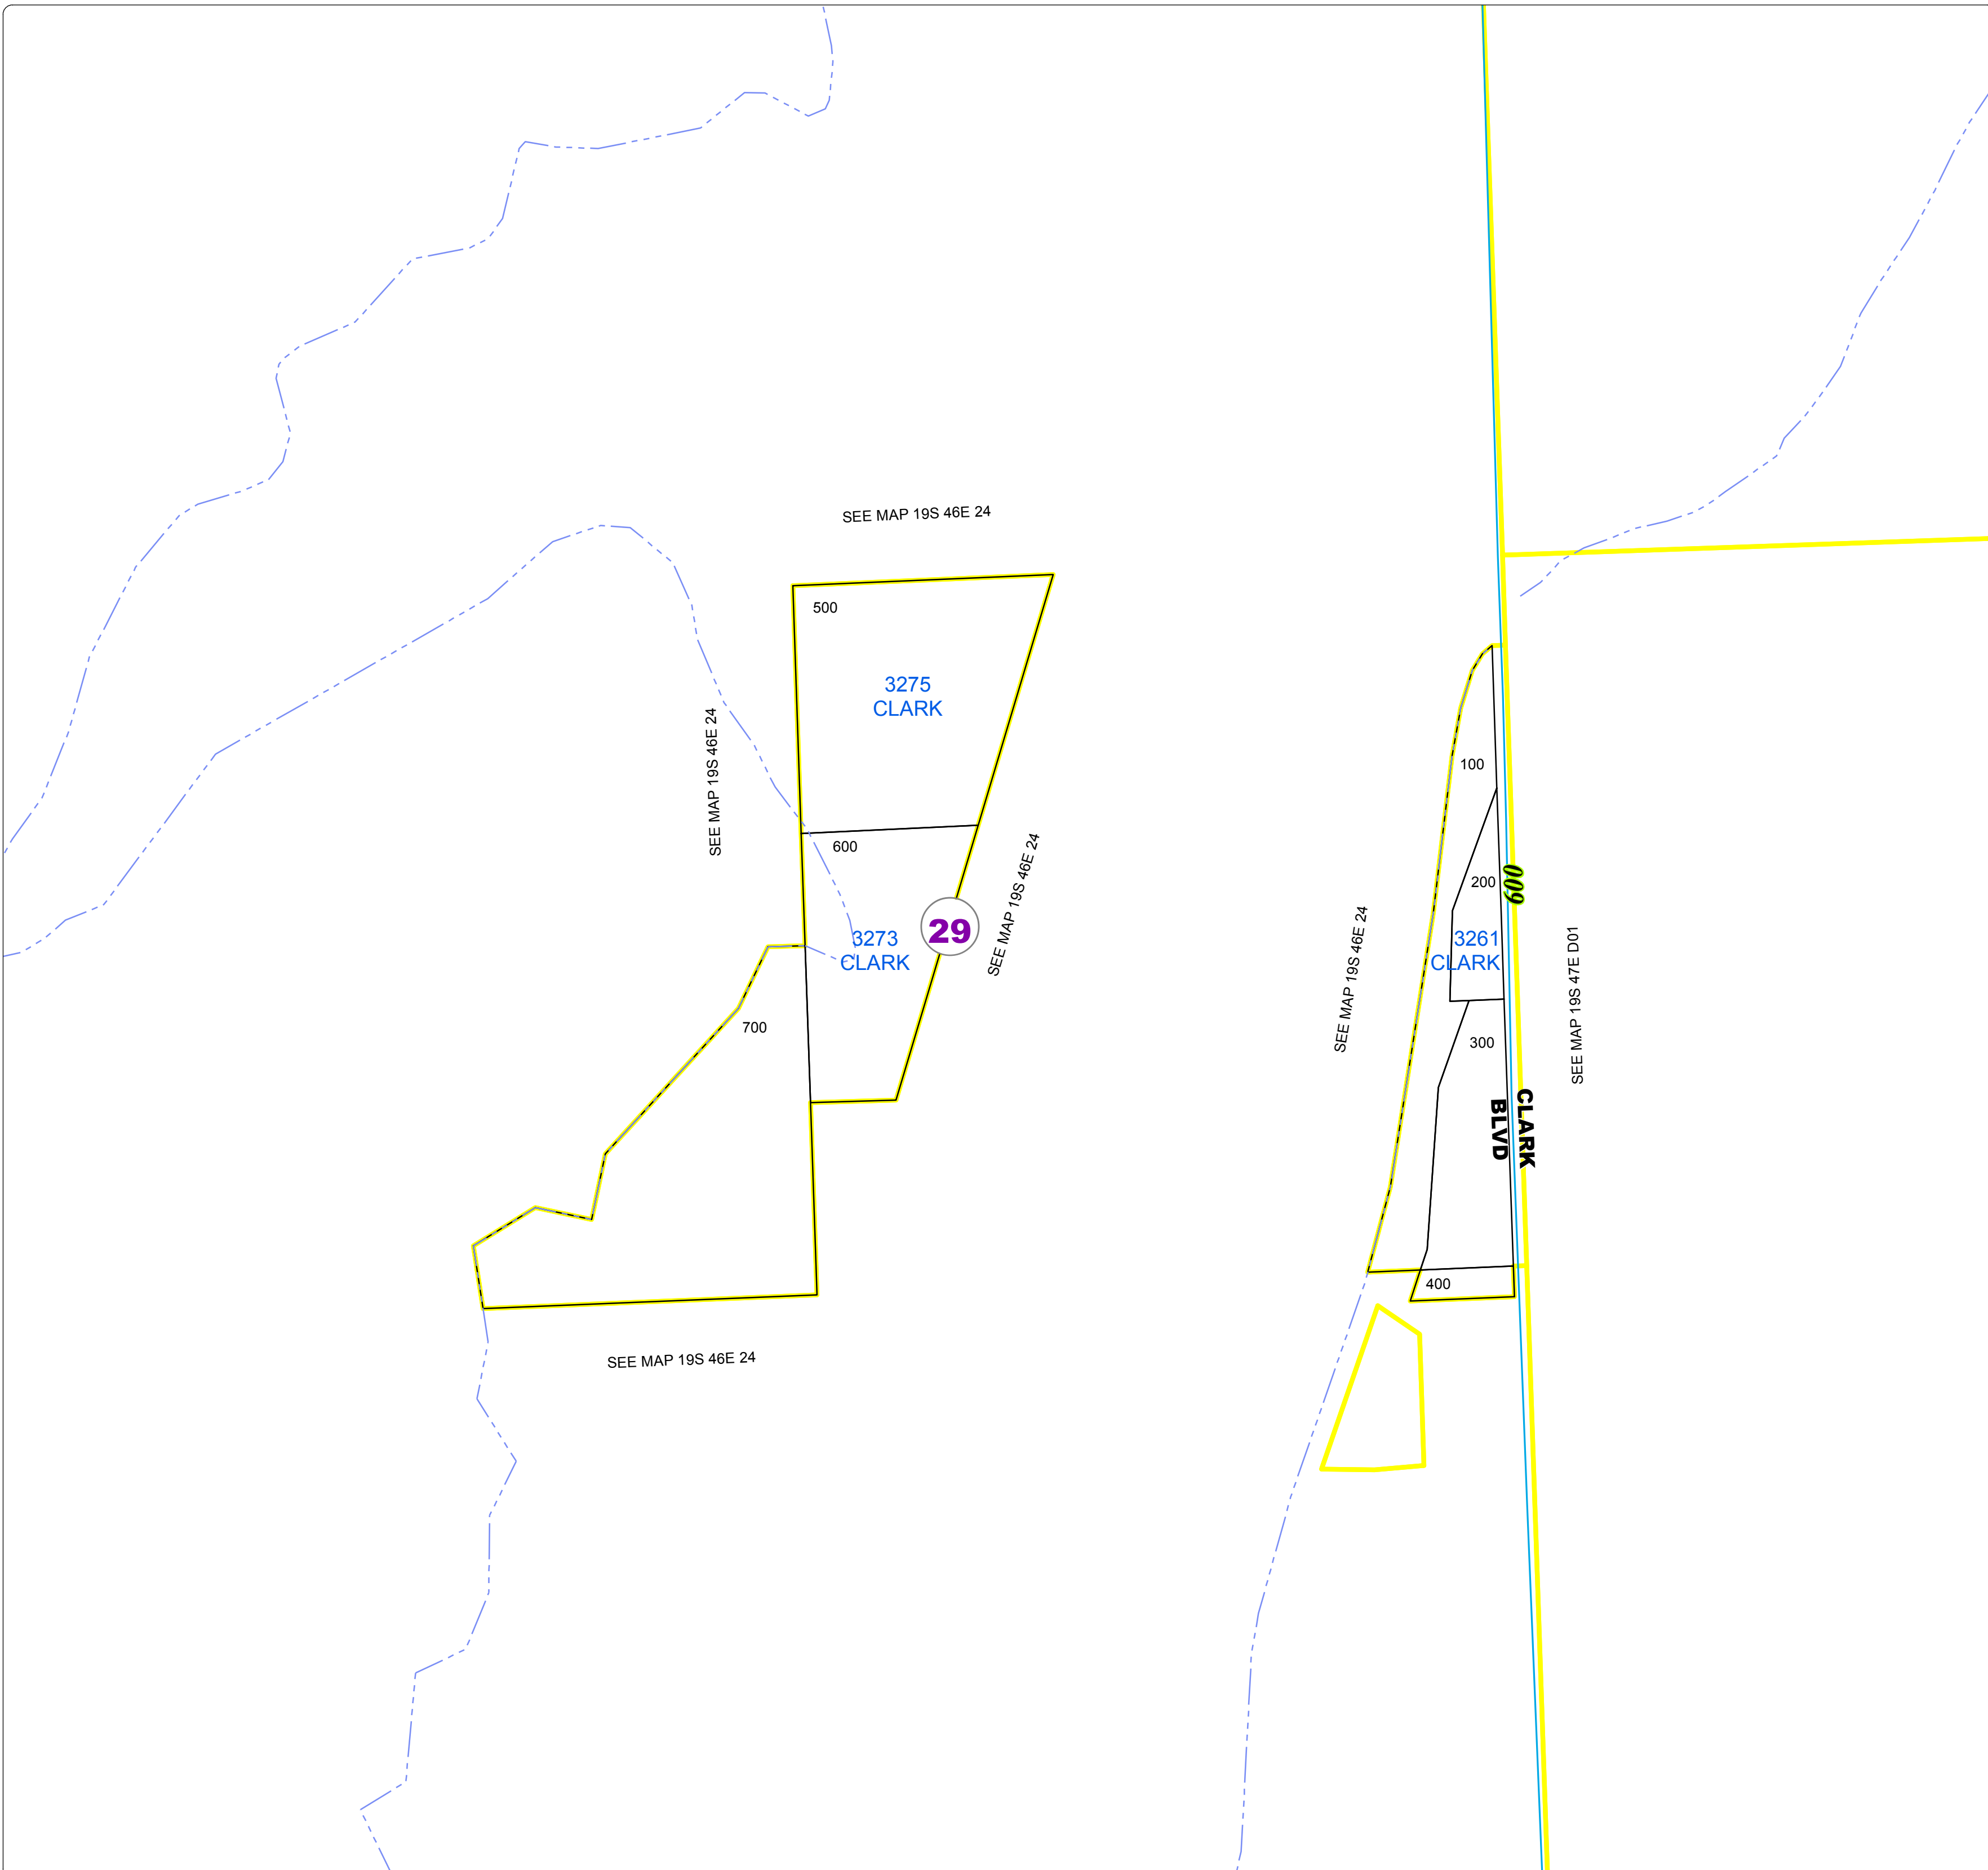

Malheur County Address Map

Legend

MapNumberBoundary

TAX CODE AREA

29 - Nyssa-Rural

DISCLAIMER
This information is not intended for use as an address locator and it should be noted that not all county address will be found. Parcels containing multiple addresses may only display a single address as recorded in the Assessor's database. This public information should be accepted and used by the recipient with the understanding that the data received from multiple sources was developed and collected for **assessment purpose only**.
GI.2016

19S46E24A