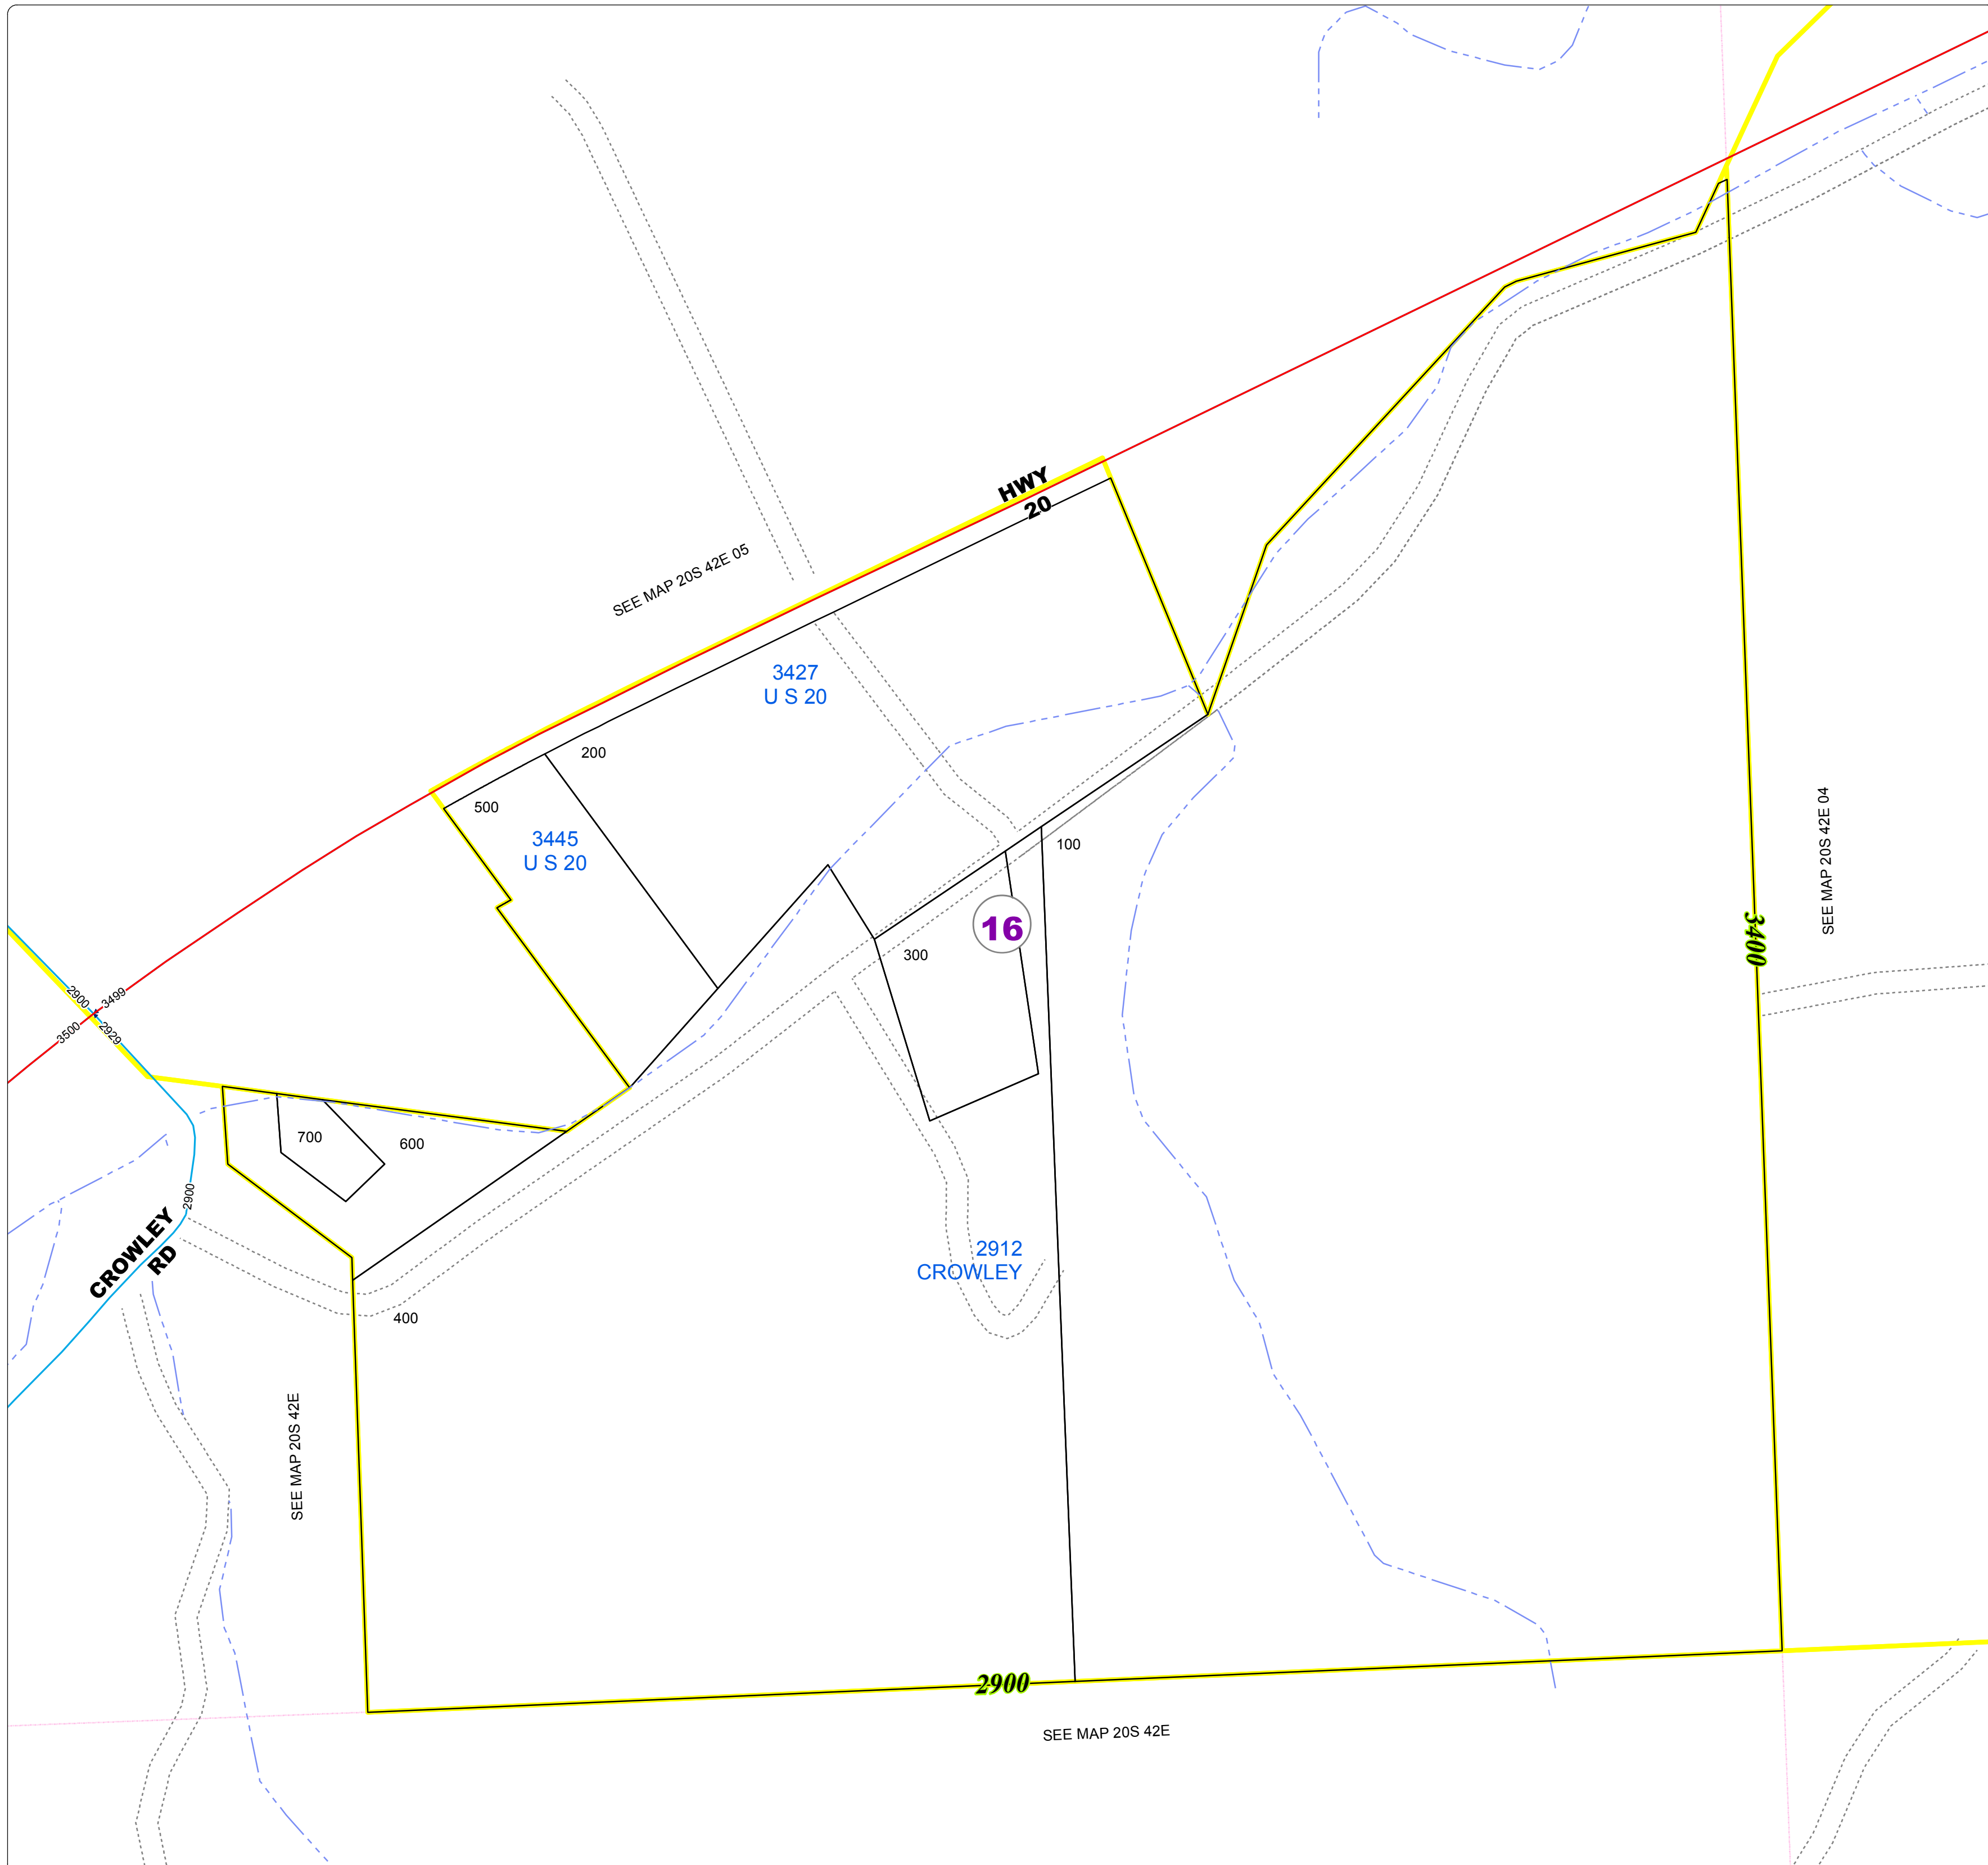

Malheur County Address Map

- Legend
- MapNumberBoundary
 - TAX CODE AREA
 - 16 - Harper

DISCLAIMER
This information is not intended for use as an address locator and it should be noted that not all county address will be found. Parcels containing multiple addresses may only display a single address as recorded in the Assessor's database. This public information should be accepted and used by the recipient with the understanding that the data received from multiple sources was developed and collected for **assessment purpose only**.
GI.2016

20S42E05D