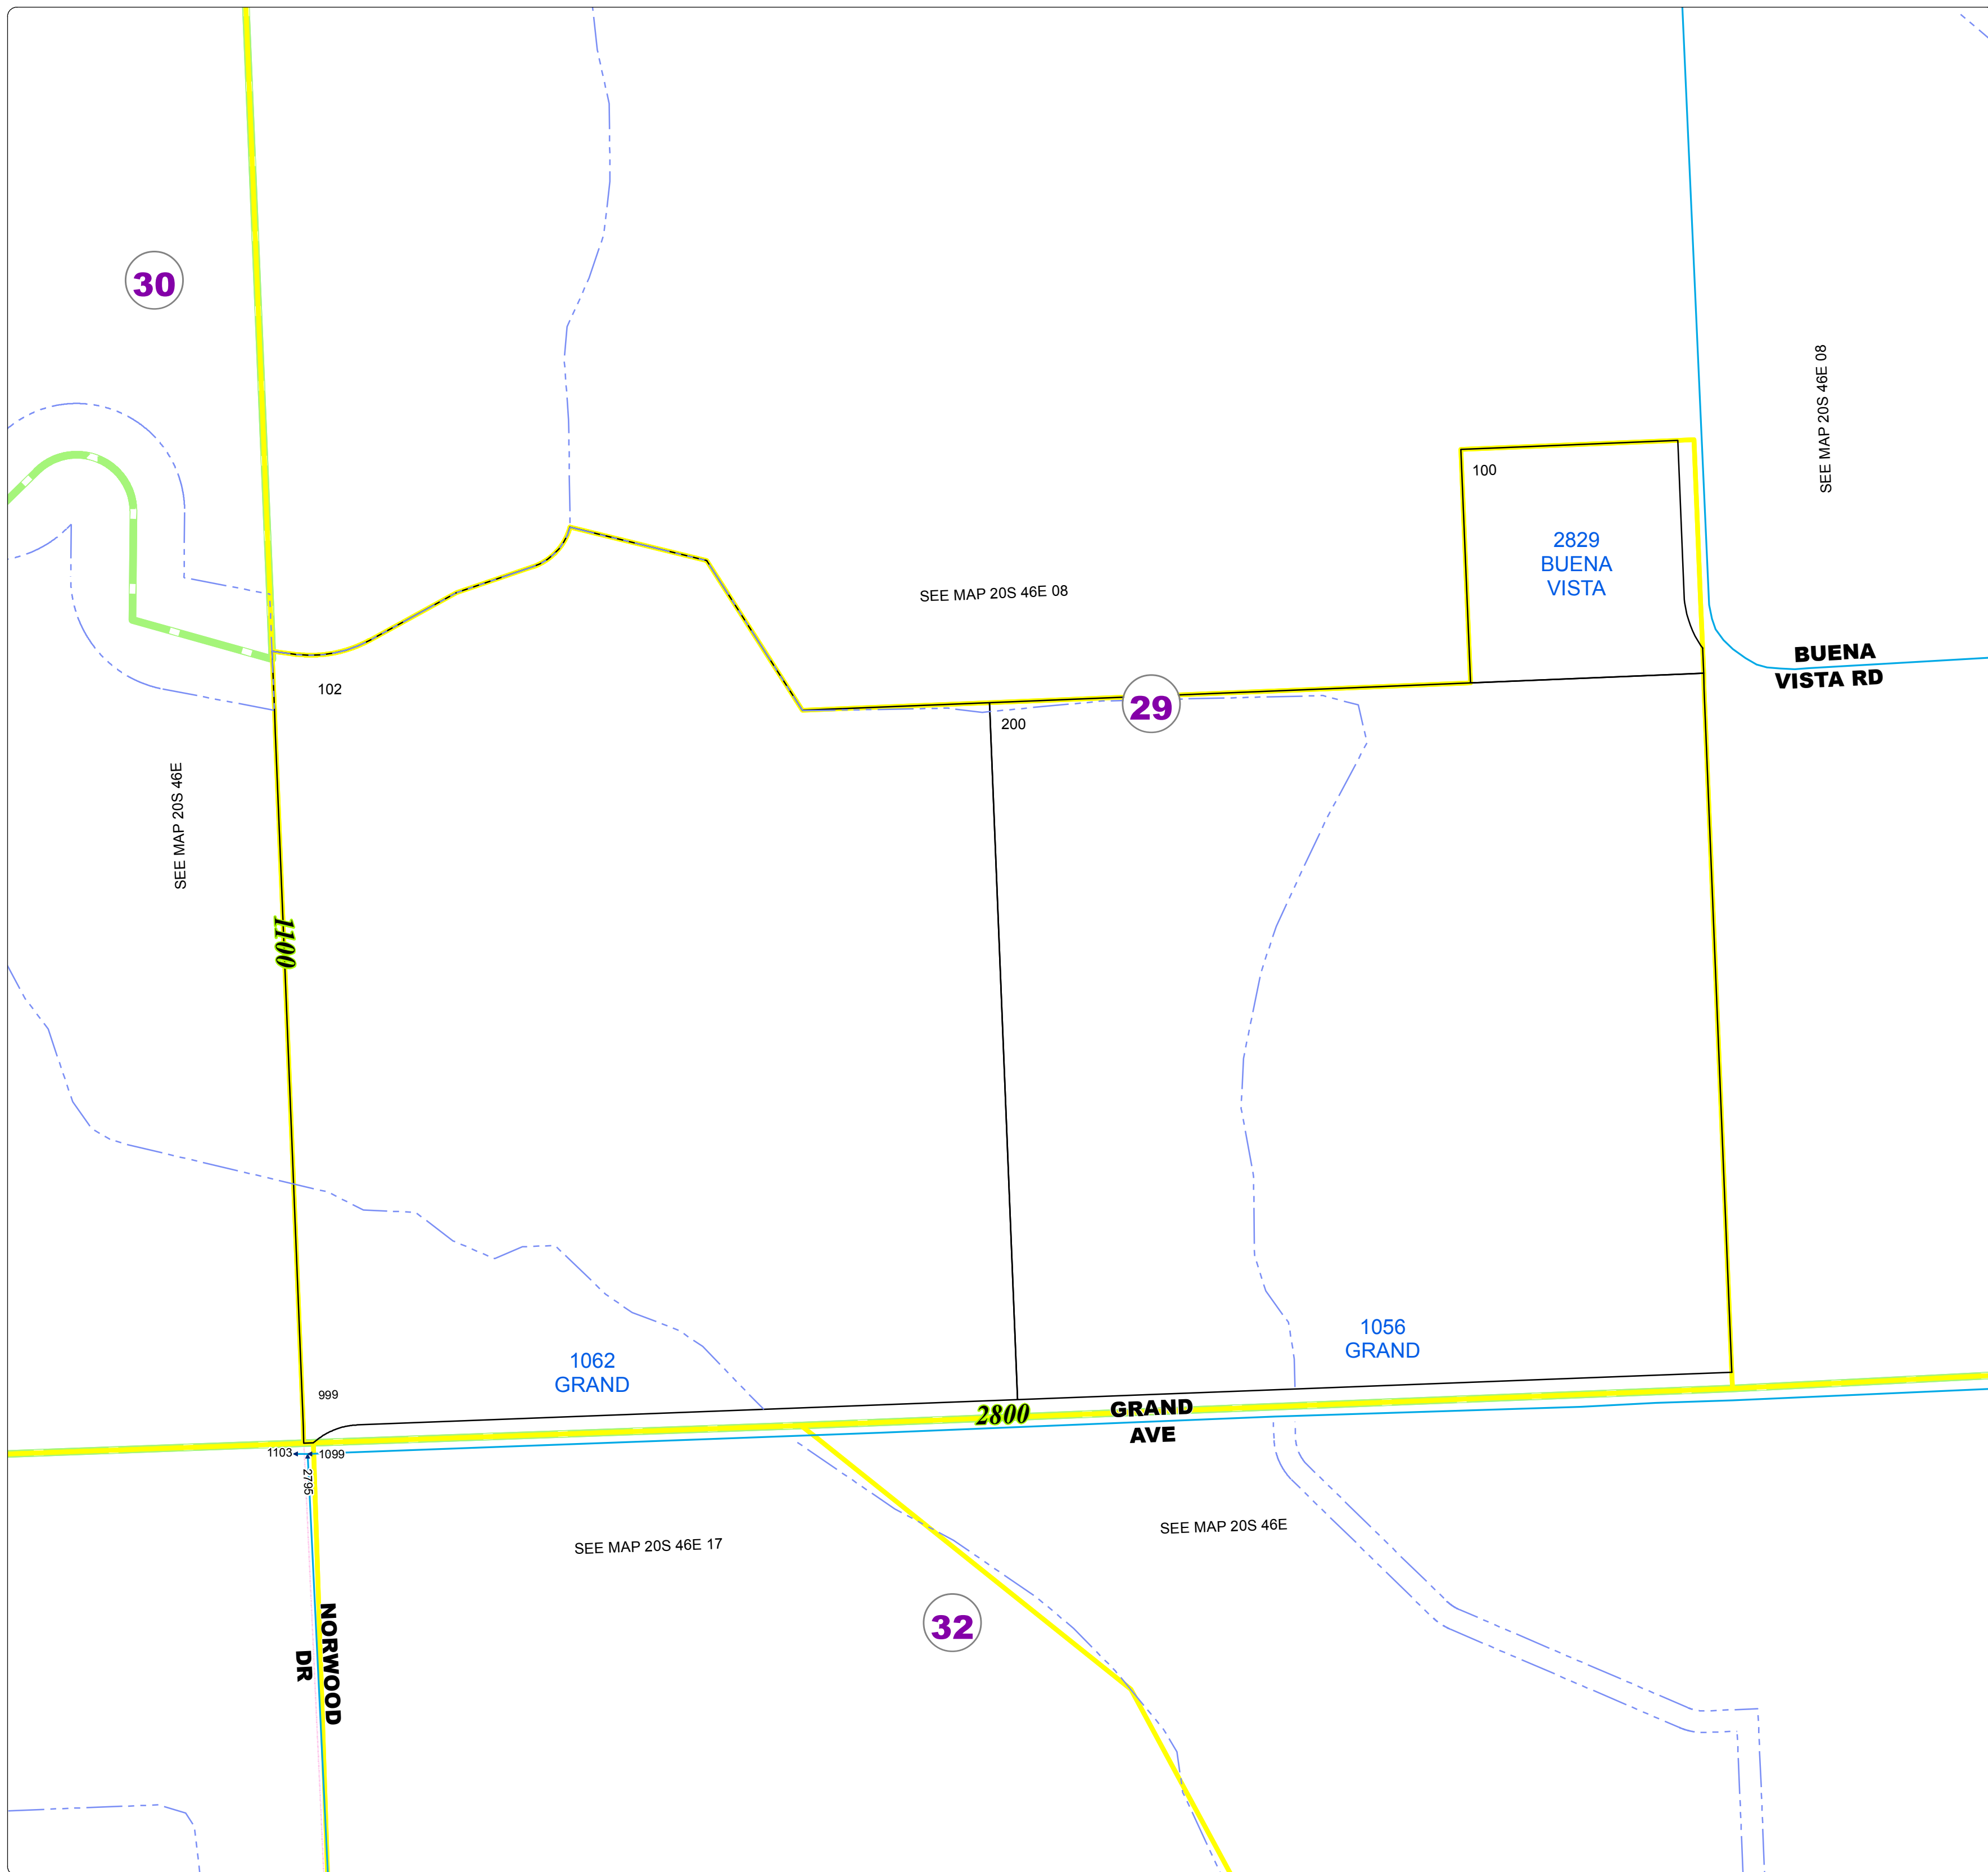

Malheur County Address Map

Legend

- MapNumberBoundary
- TAX CODE AREA**
 - 29 - Nyssa-Rural
 - 30 - West of Nyssa Range
 - 32 - West and South of Nyssa

DISCLAIMER
This information is not intended for use as an address locator and it should be noted that not all county address will be found. Parcels containing multiple addresses may only display a single address as recorded in the Assessor's database. This public information should be accepted and used by the recipient with the understanding that the data received from multiple sources was developed and collected for **assessment purpose only**.
GI.2016

20S46E08C