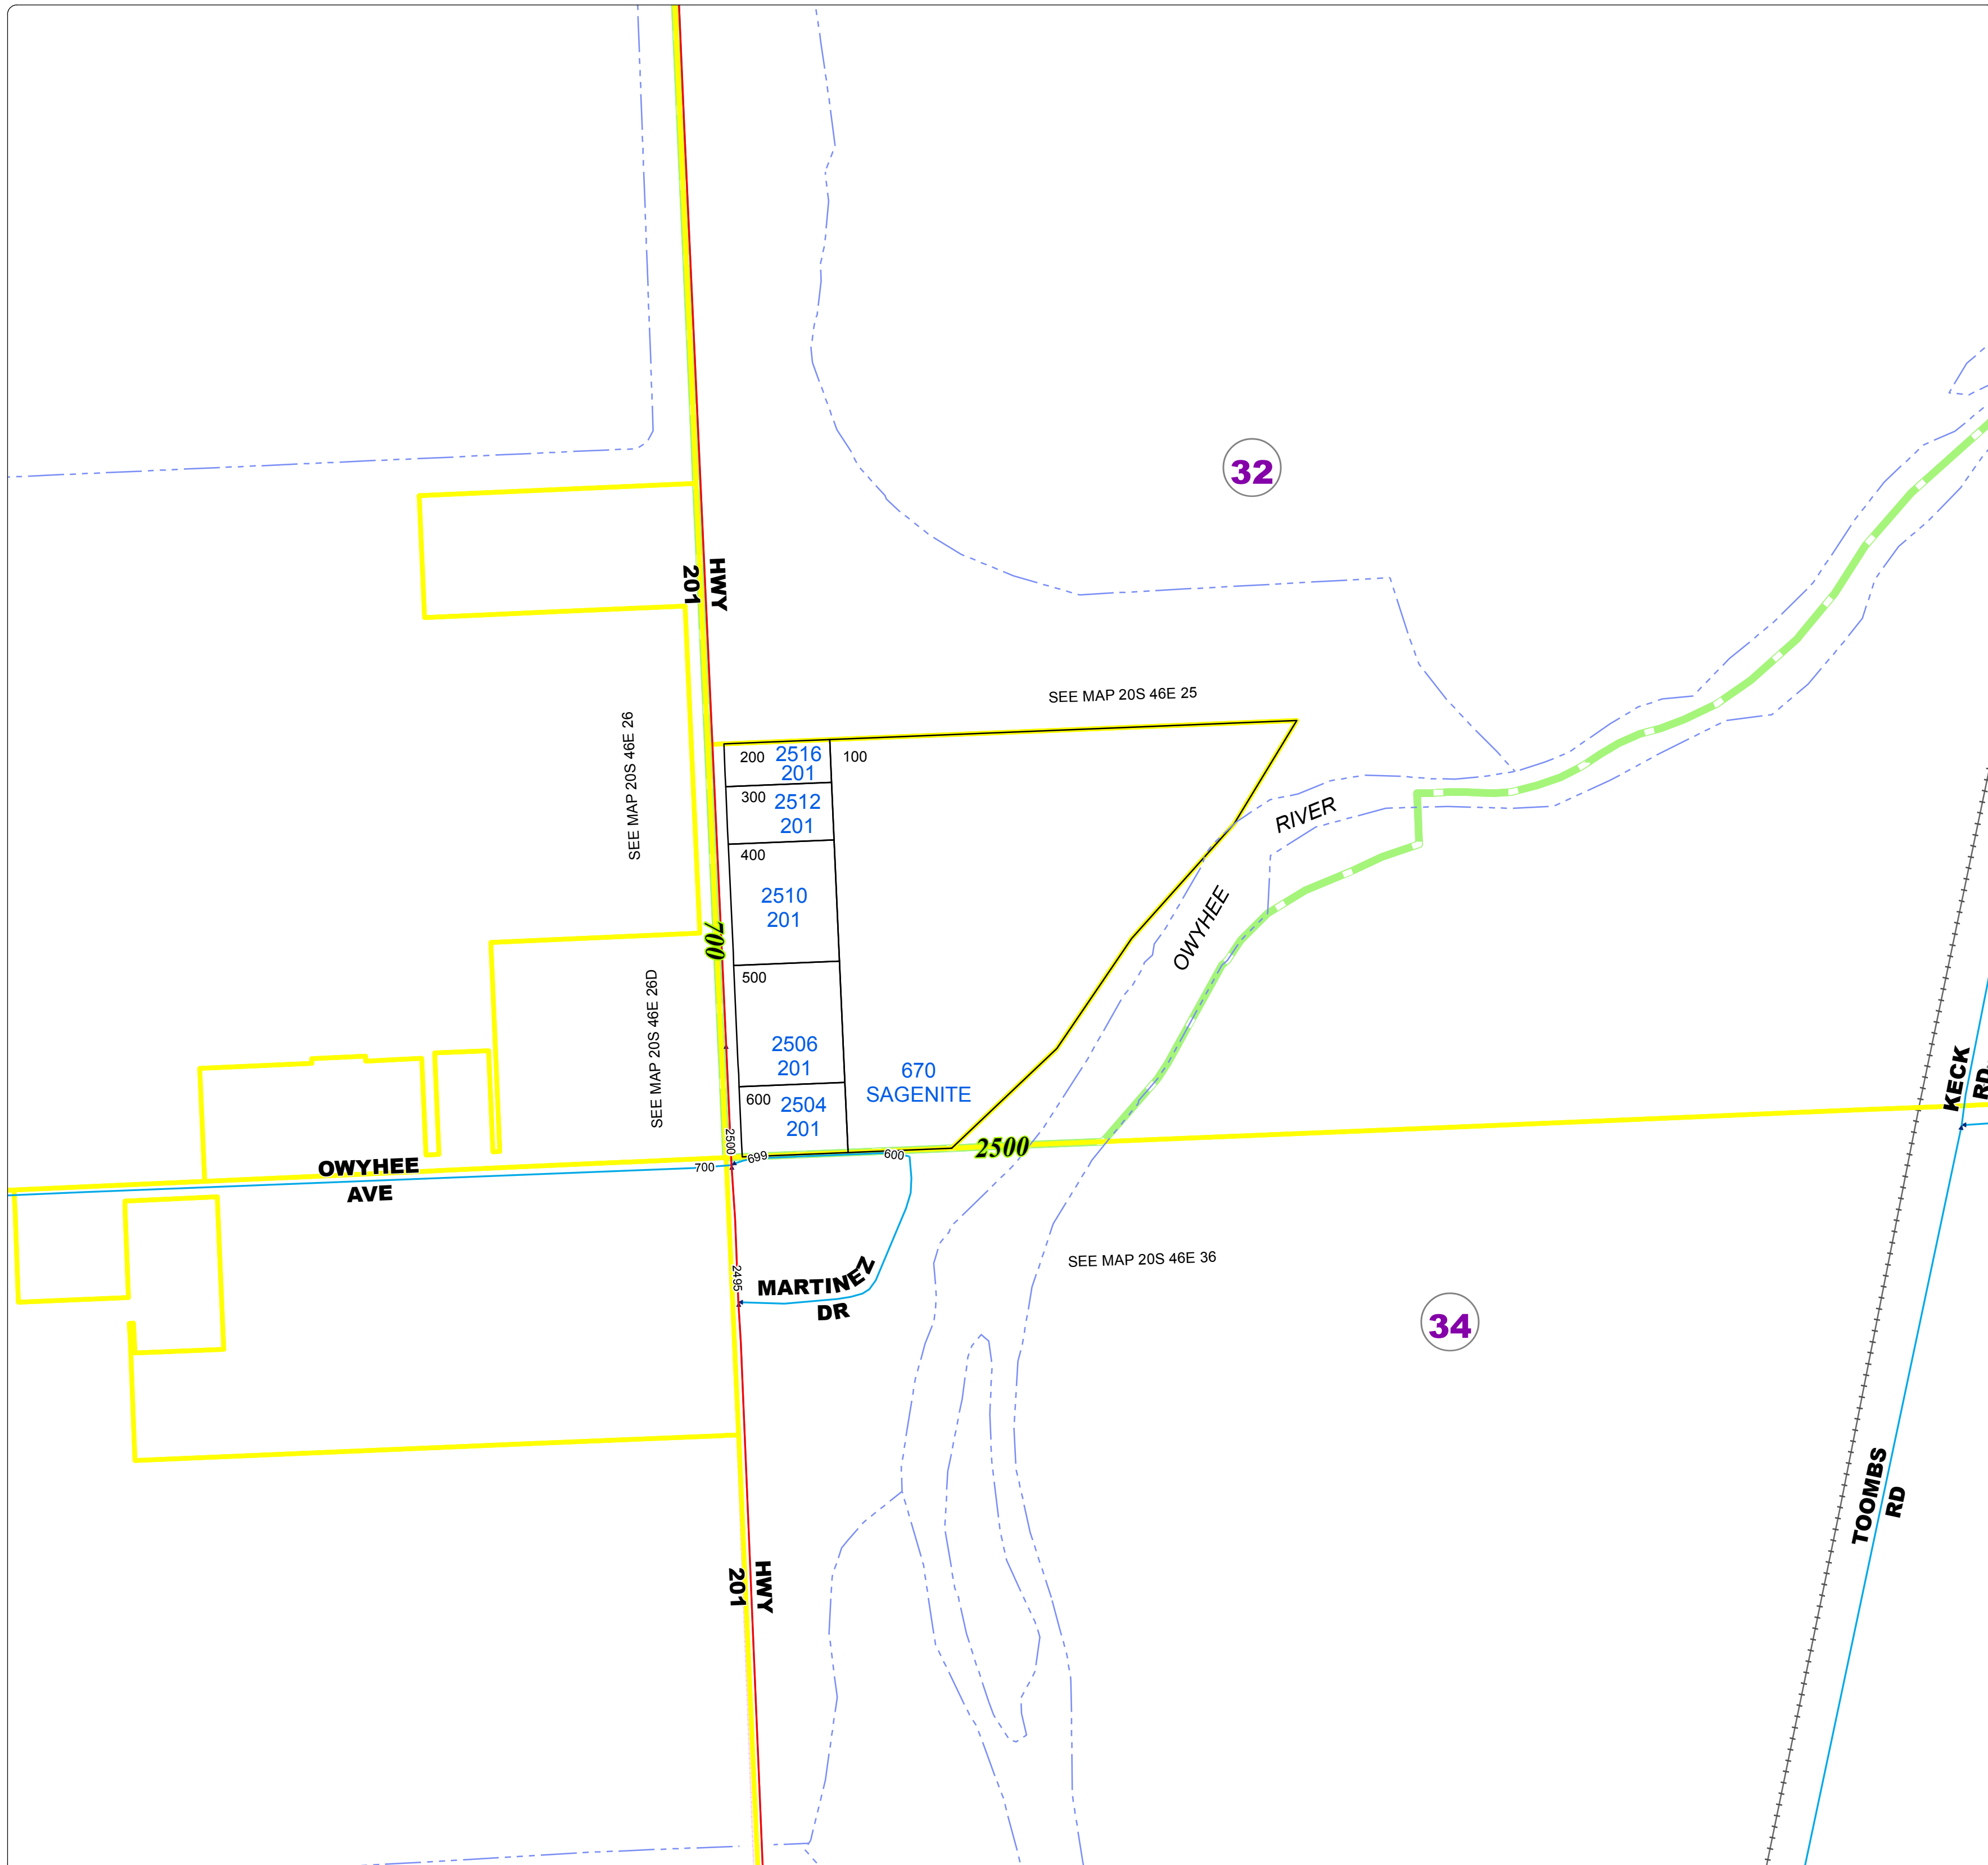

# Malheur County Address Map

**Legend**

MapNumberBoundary

**TAX CODE AREA**

- 32 - West and South of Nyssa
- 34 - Adrian-Rural

**DISCLAIMER**  
This information is not intended for use as an address locator and it should be noted that not all county address will be found. Parcels containing multiple addresses may only display a single address as recorded in the Assessor's database. This public information should be accepted and used by the recipient with the understanding that the data received from multiple sources was developed and collected for **assessment purpose only**.  
GL2016

20S46E25C