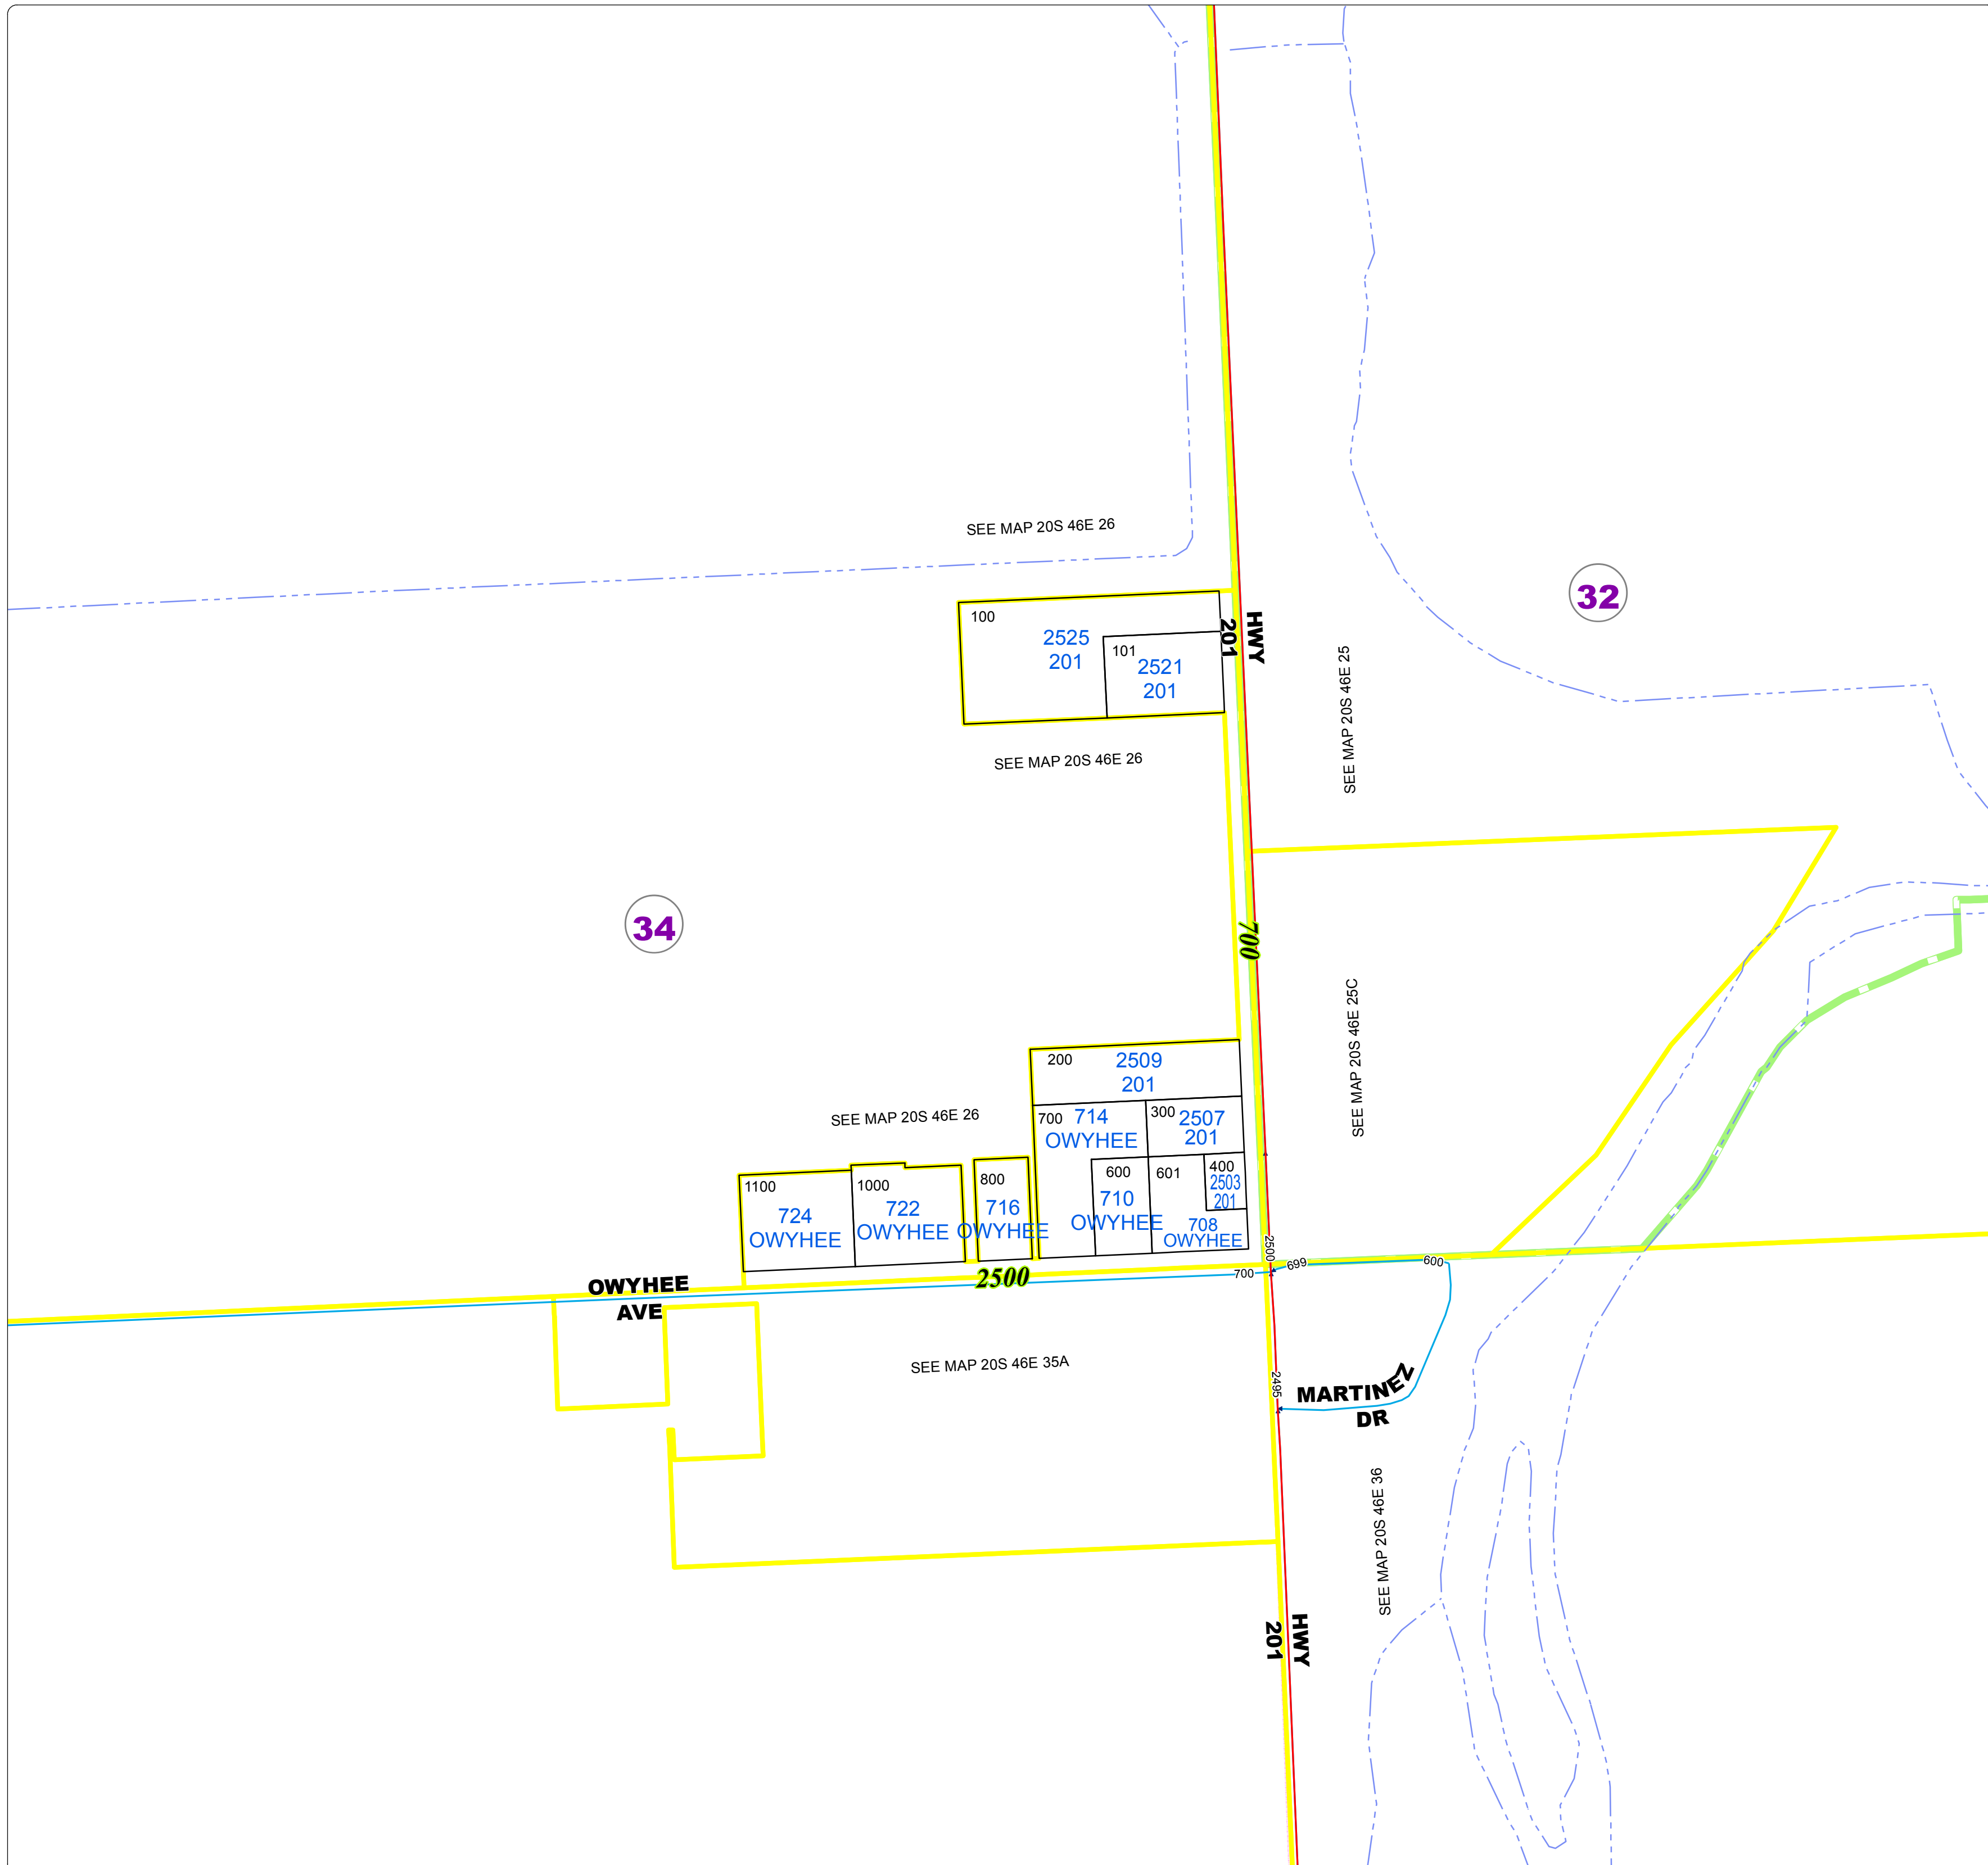

# Malheur County Address Map

- Legend**
- MapNumberBoundary
  - TAX CODE AREA**
  - 32 - West and South of Nyssa
  - 34 - Adrian-Rural

**DISCLAIMER**  
 This information is not intended for use as an address locator and it should be noted that not all county address will be found. Parcels containing multiple addresses may only display a single address as recorded in the Assessor's database. This public information should be accepted and used by the recipient with the understanding that the data received from multiple sources was developed and collected for **assessment purpose only**.  
GI.2016

20S46E26D