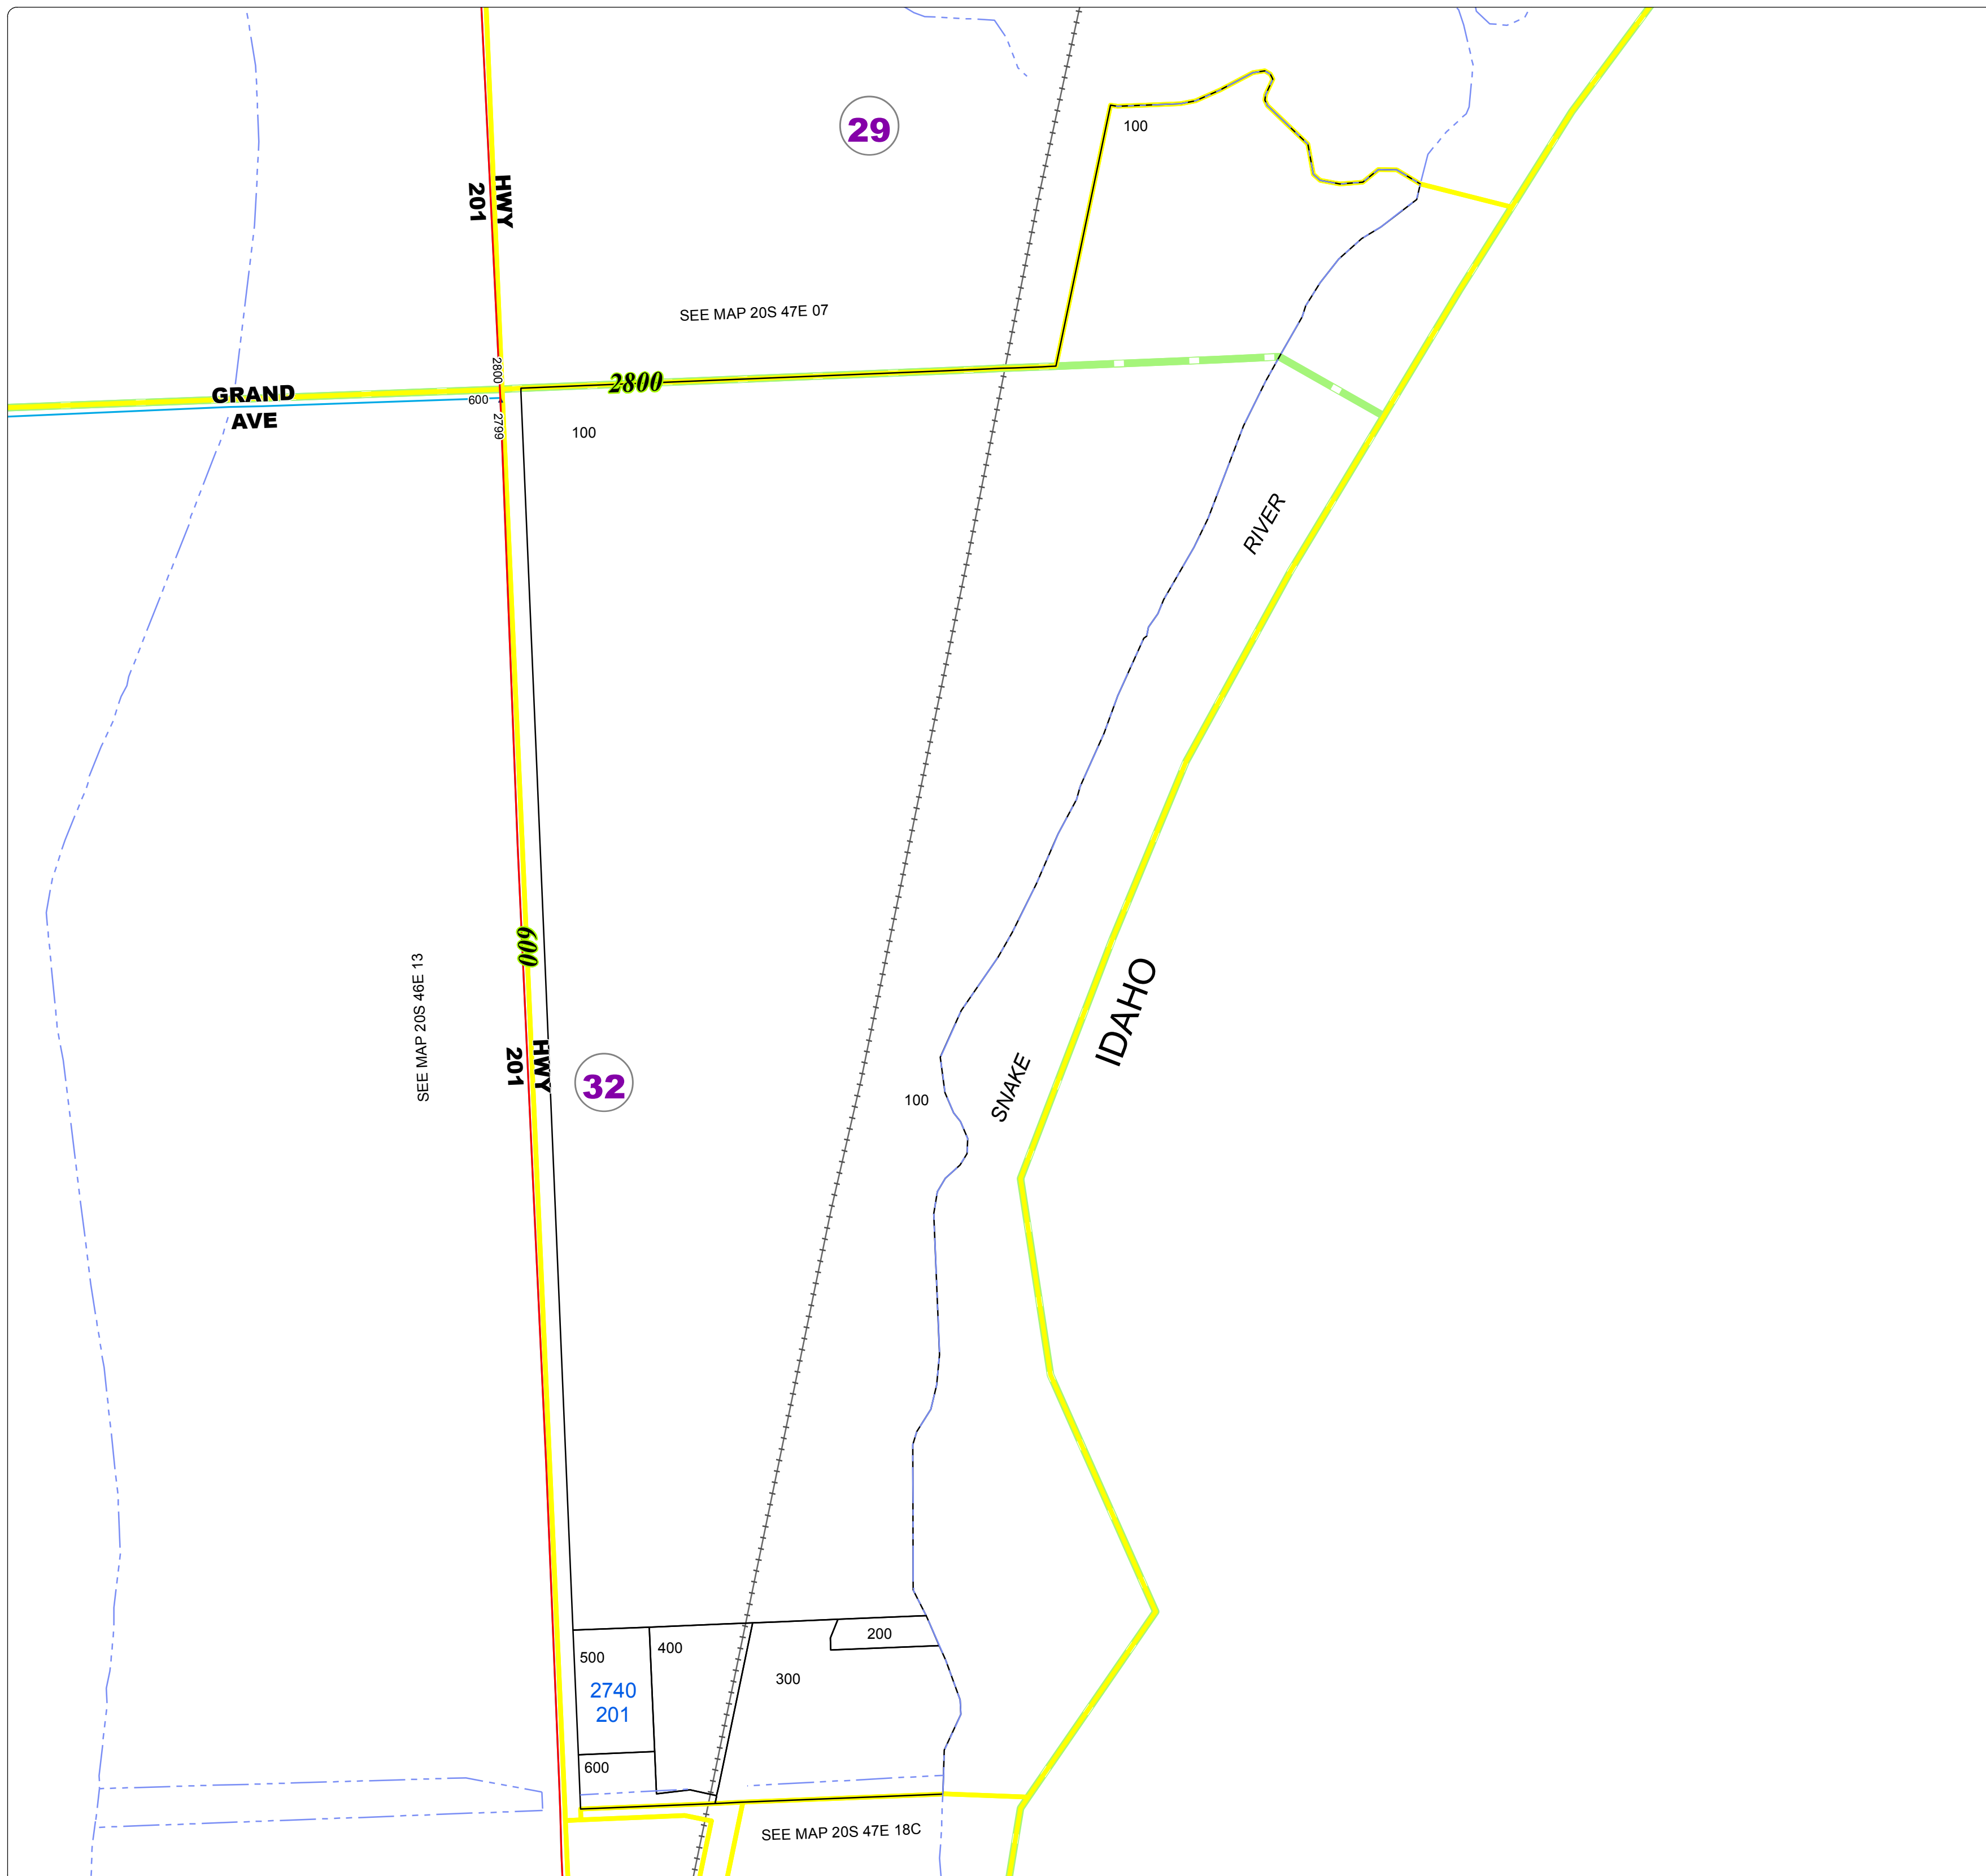

Malheur County Address Map

Legend

MapNumberBoundary

TAX CODE AREA

29 - Nyssa-Rural

32 - West and South of Nyssa

DISCLAIMER
This information is not intended for use as an address locator and it should be noted that not all county address will be found. Parcels containing multiple addresses may only display a single address as recorded in the Assessor's database. This public information should be accepted and used by the recipient with the understanding that the data received from multiple sources was developed and collected for assessment purpose only.
GI.2016

20S47E18B