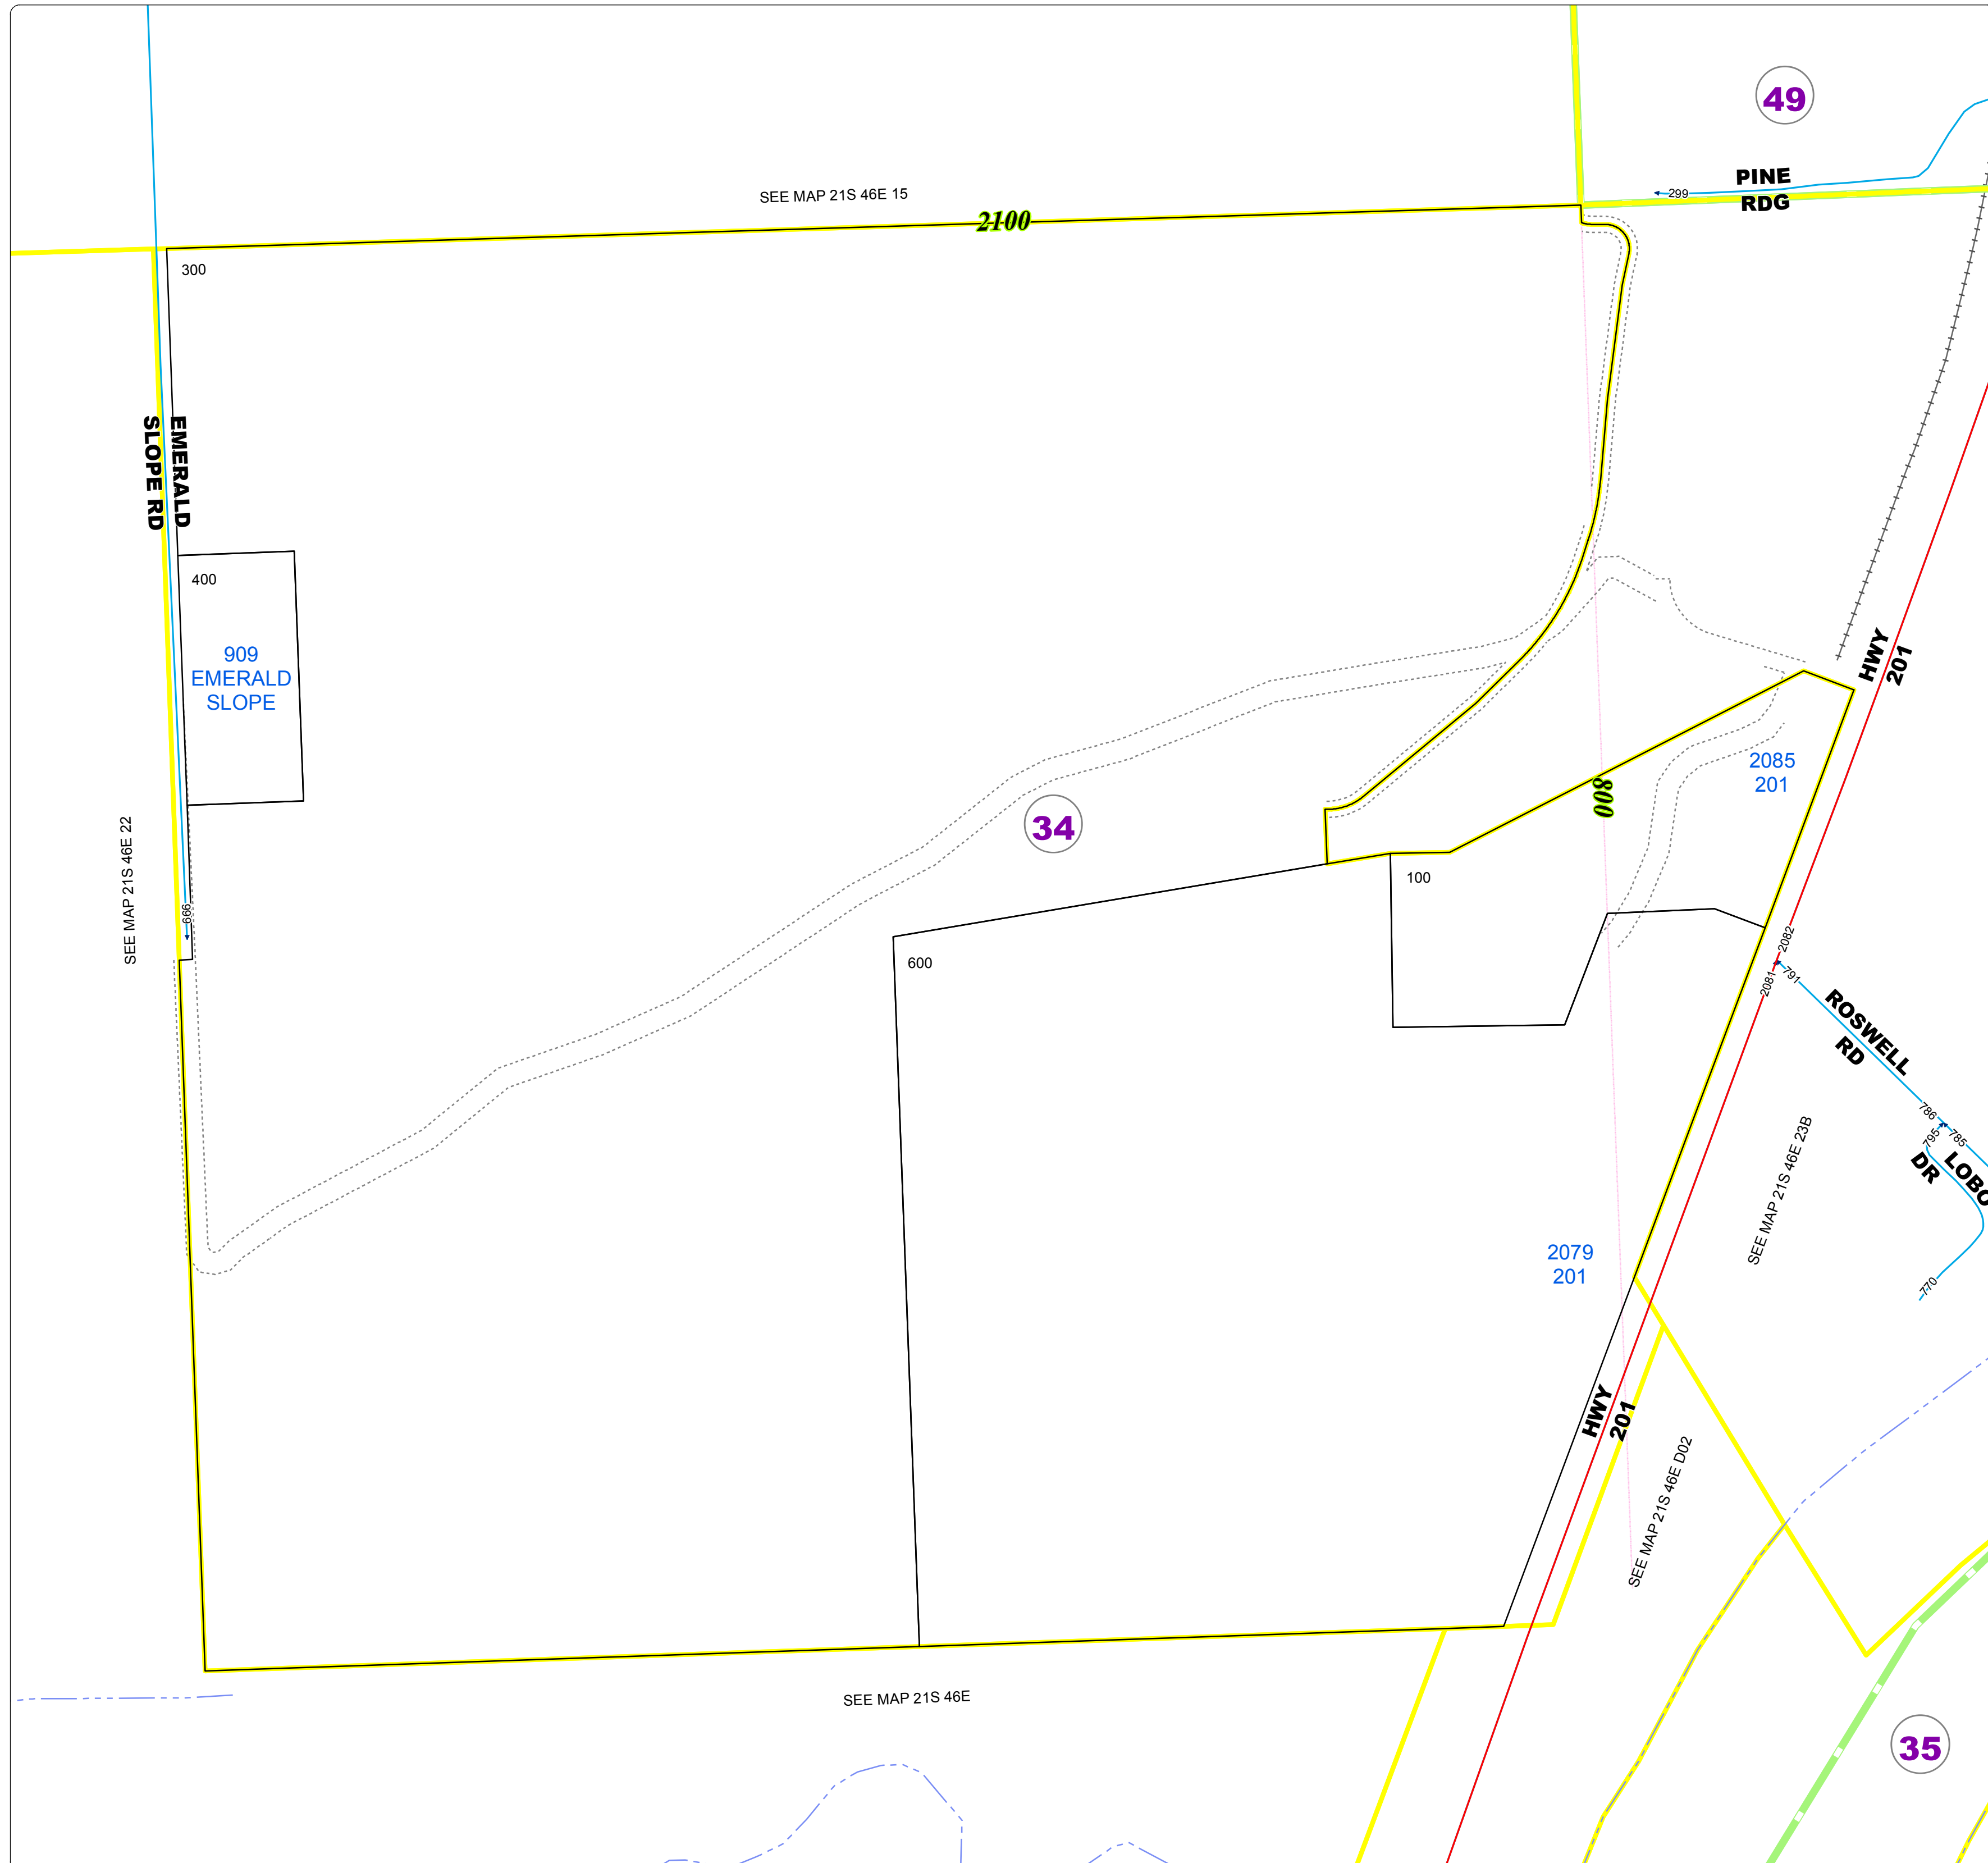

# Malheur County Address Map

### Legend

- MapNumberBoundary
- TAX CODE AREA**
  - 34 - Adrian-Rural
  - 35 - Big Bend
  - 49 - Adrian-City

**DISCLAIMER**  
This information is not intended for use as an address locator and it should be noted that not all county address will be found. Parcels containing multiple addresses may only display a single address as recorded in the Assessor's database. This public information should be accepted and used by the recipient with the understanding that the data received from multiple sources was developed and collected for **assessment purpose only**.  
GI.2016