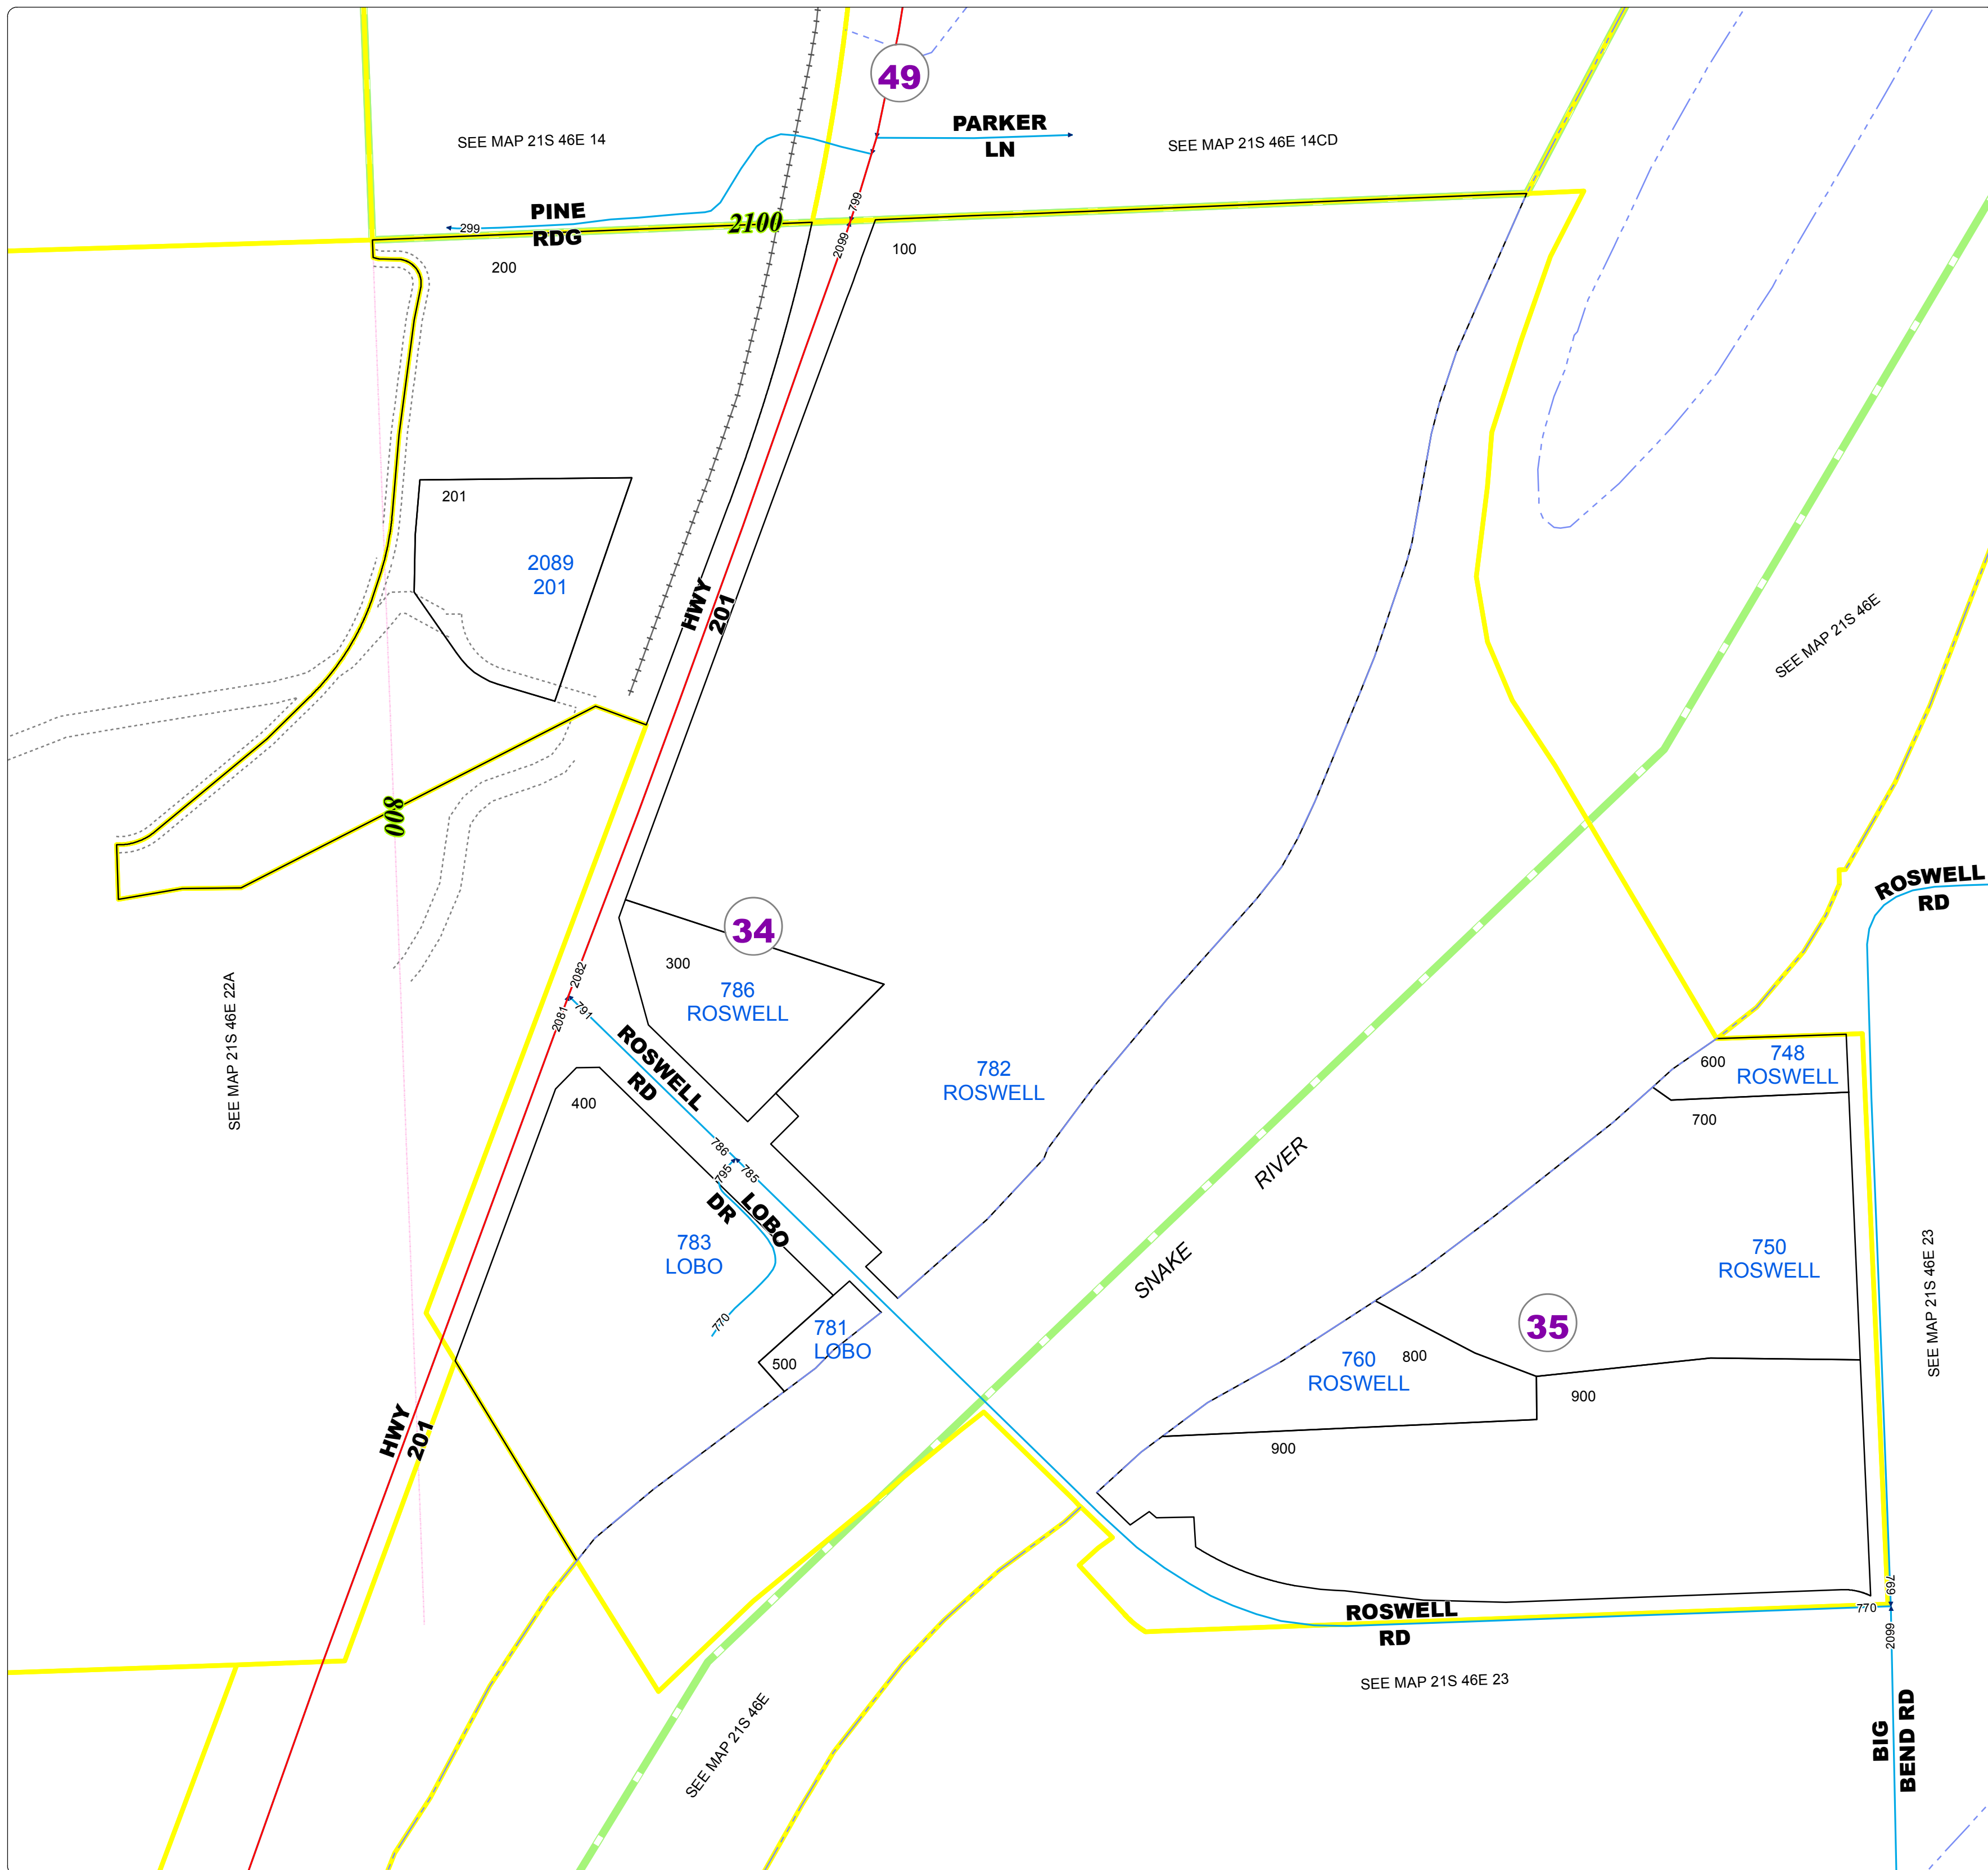

# Malheur County Address Map

## Legend

- MapNumberBoundary
- TAX CODE AREA**
  - 34 - Adrian-Rural
  - 35 - Big Bend
  - 49 - Adrian-City

**DISCLAIMER**  
This information is not intended for use as an address locator and it should be noted that not all county address will be found. Parcels containing multiple addresses may only display a single address as recorded in the Assessor's database. This public information should be accepted and used by the recipient with the understanding that the data received from multiple sources was developed and collected for assessment purpose only.  
GI.2016

# 21S46E23B