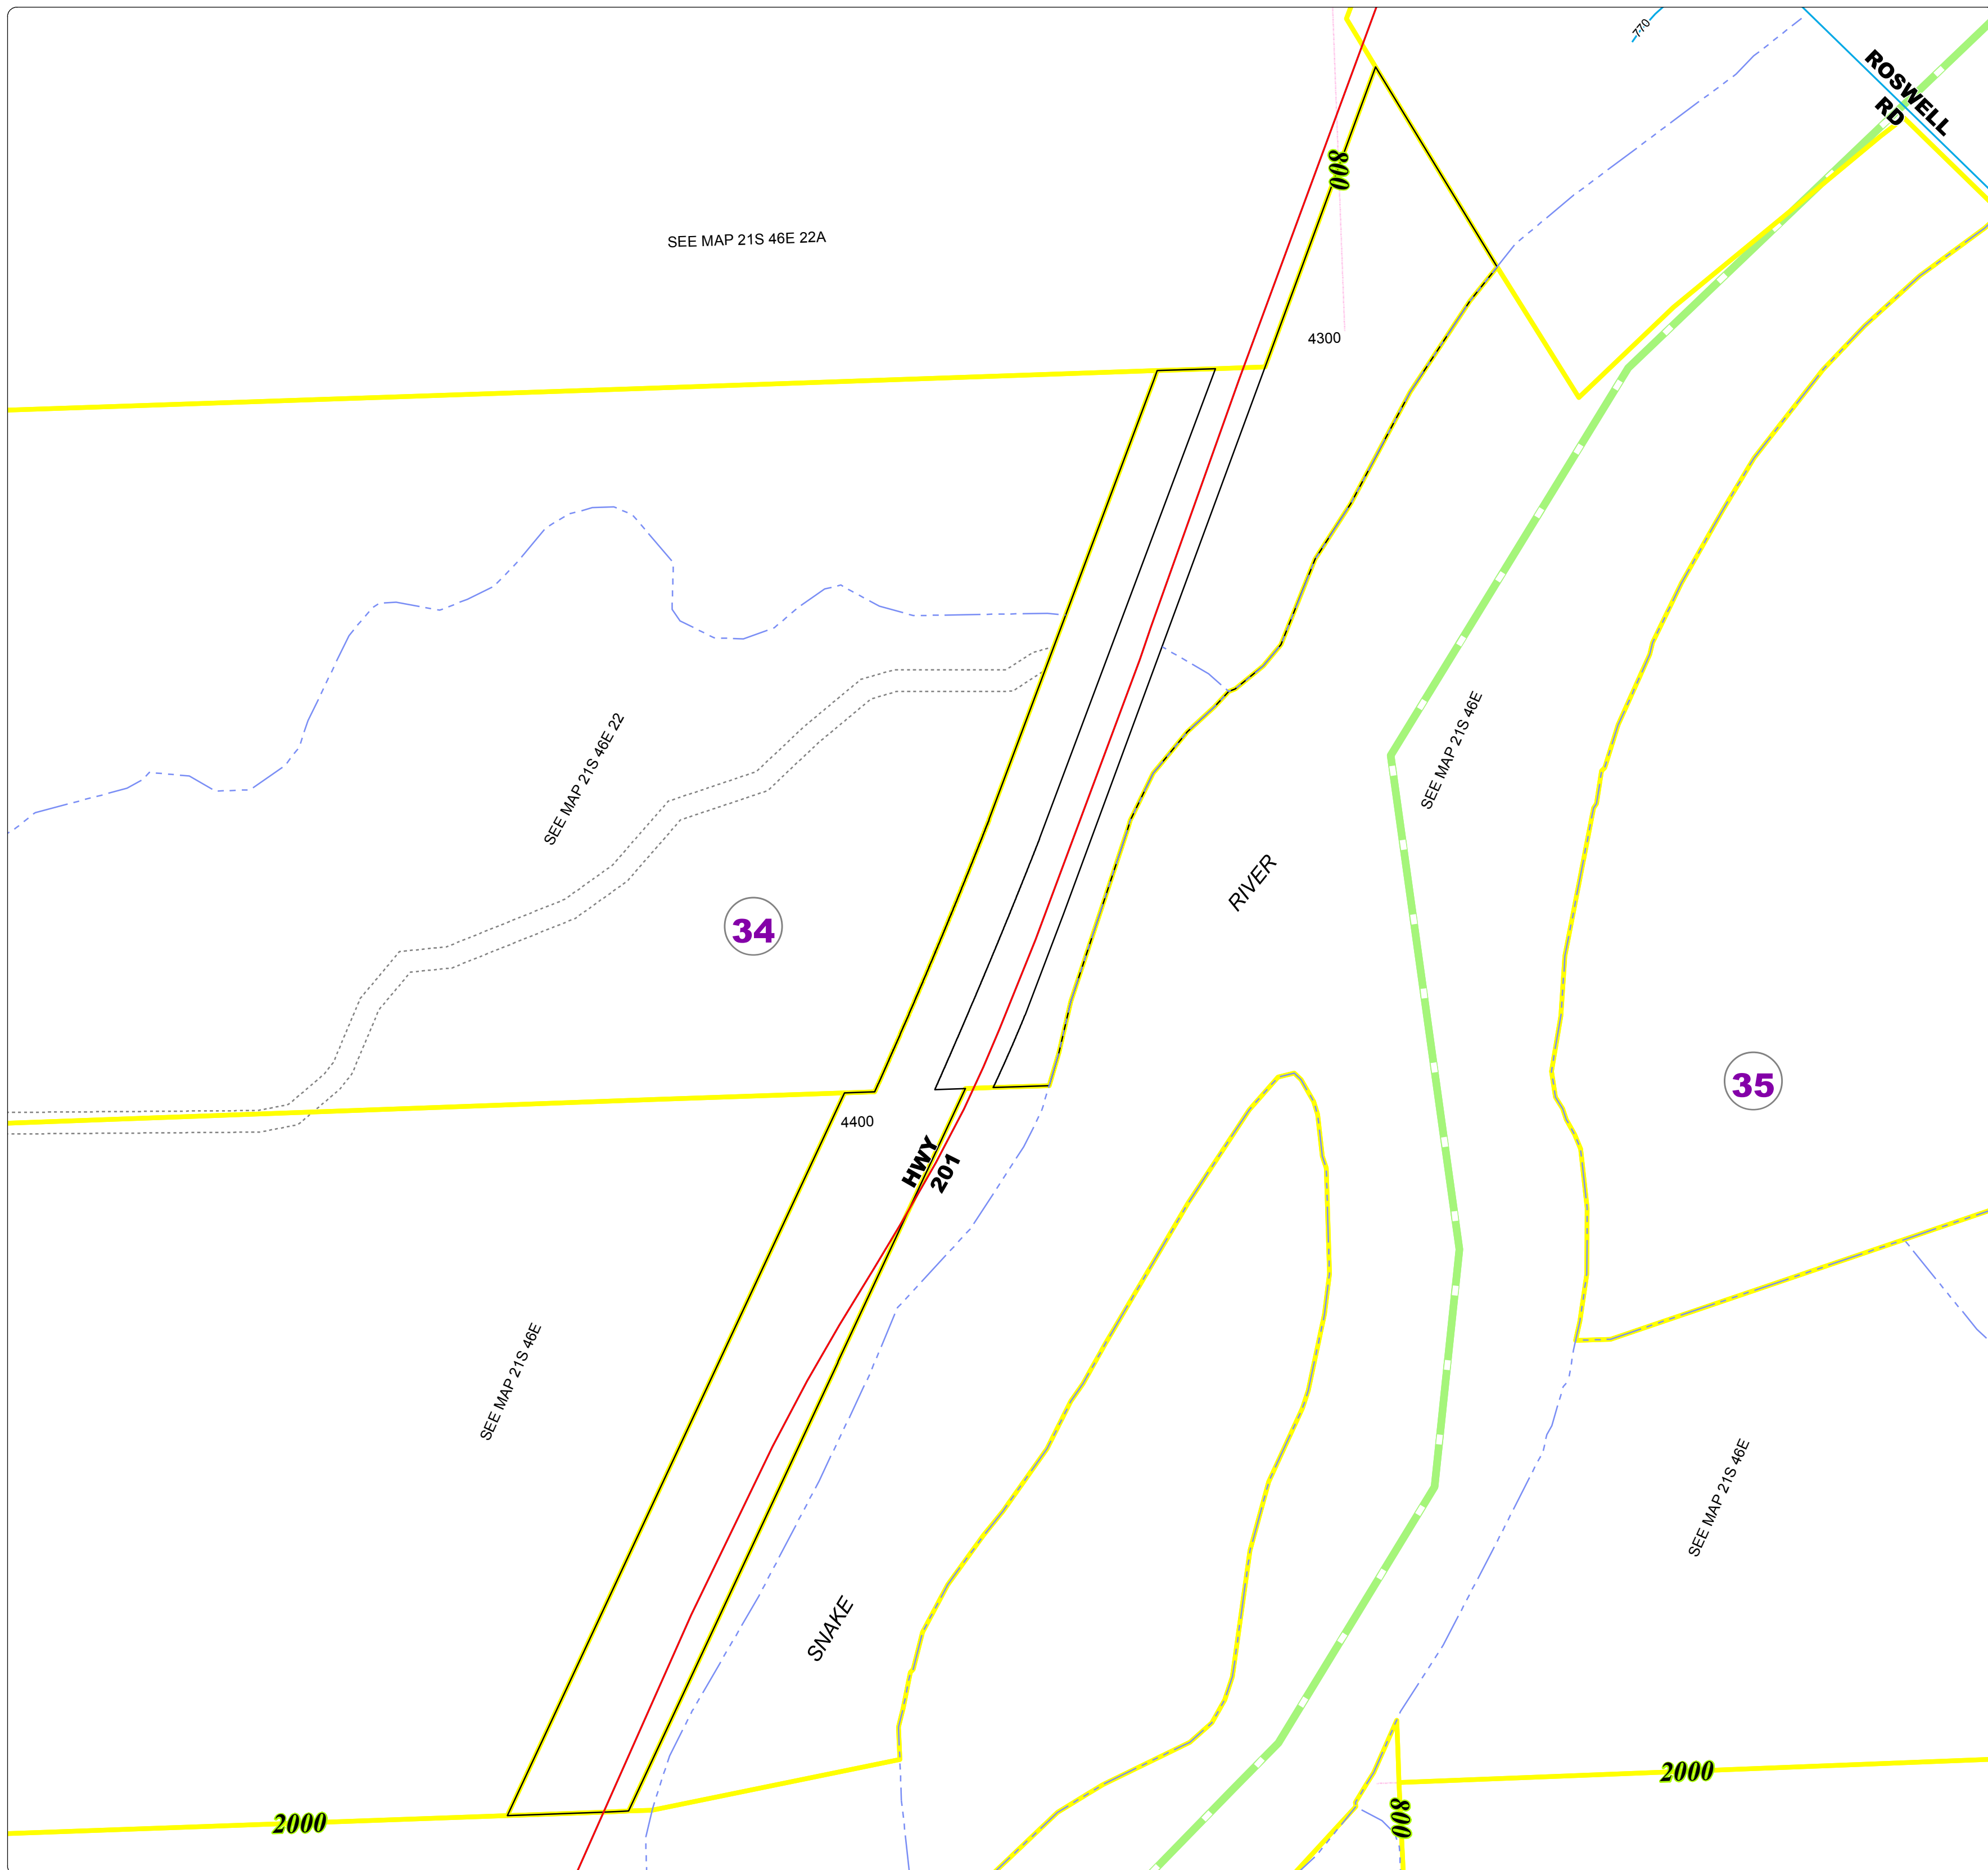

Malheur County Address Map

Legend

MapNumberBoundary

TAX CODE AREA

34 - Adrian-Rural

35 - Big Bend

DISCLAIMER
This information is not intended for use as an address locator and it should be noted that not all county address will be found. Parcels containing multiple addresses may only display a single address as recorded in the Assessor's database. This public information should be accepted and used by the recipient with the understanding that the data received from multiple sources was developed and collected for assessment purpose only.
GI.2016

21S46ED02